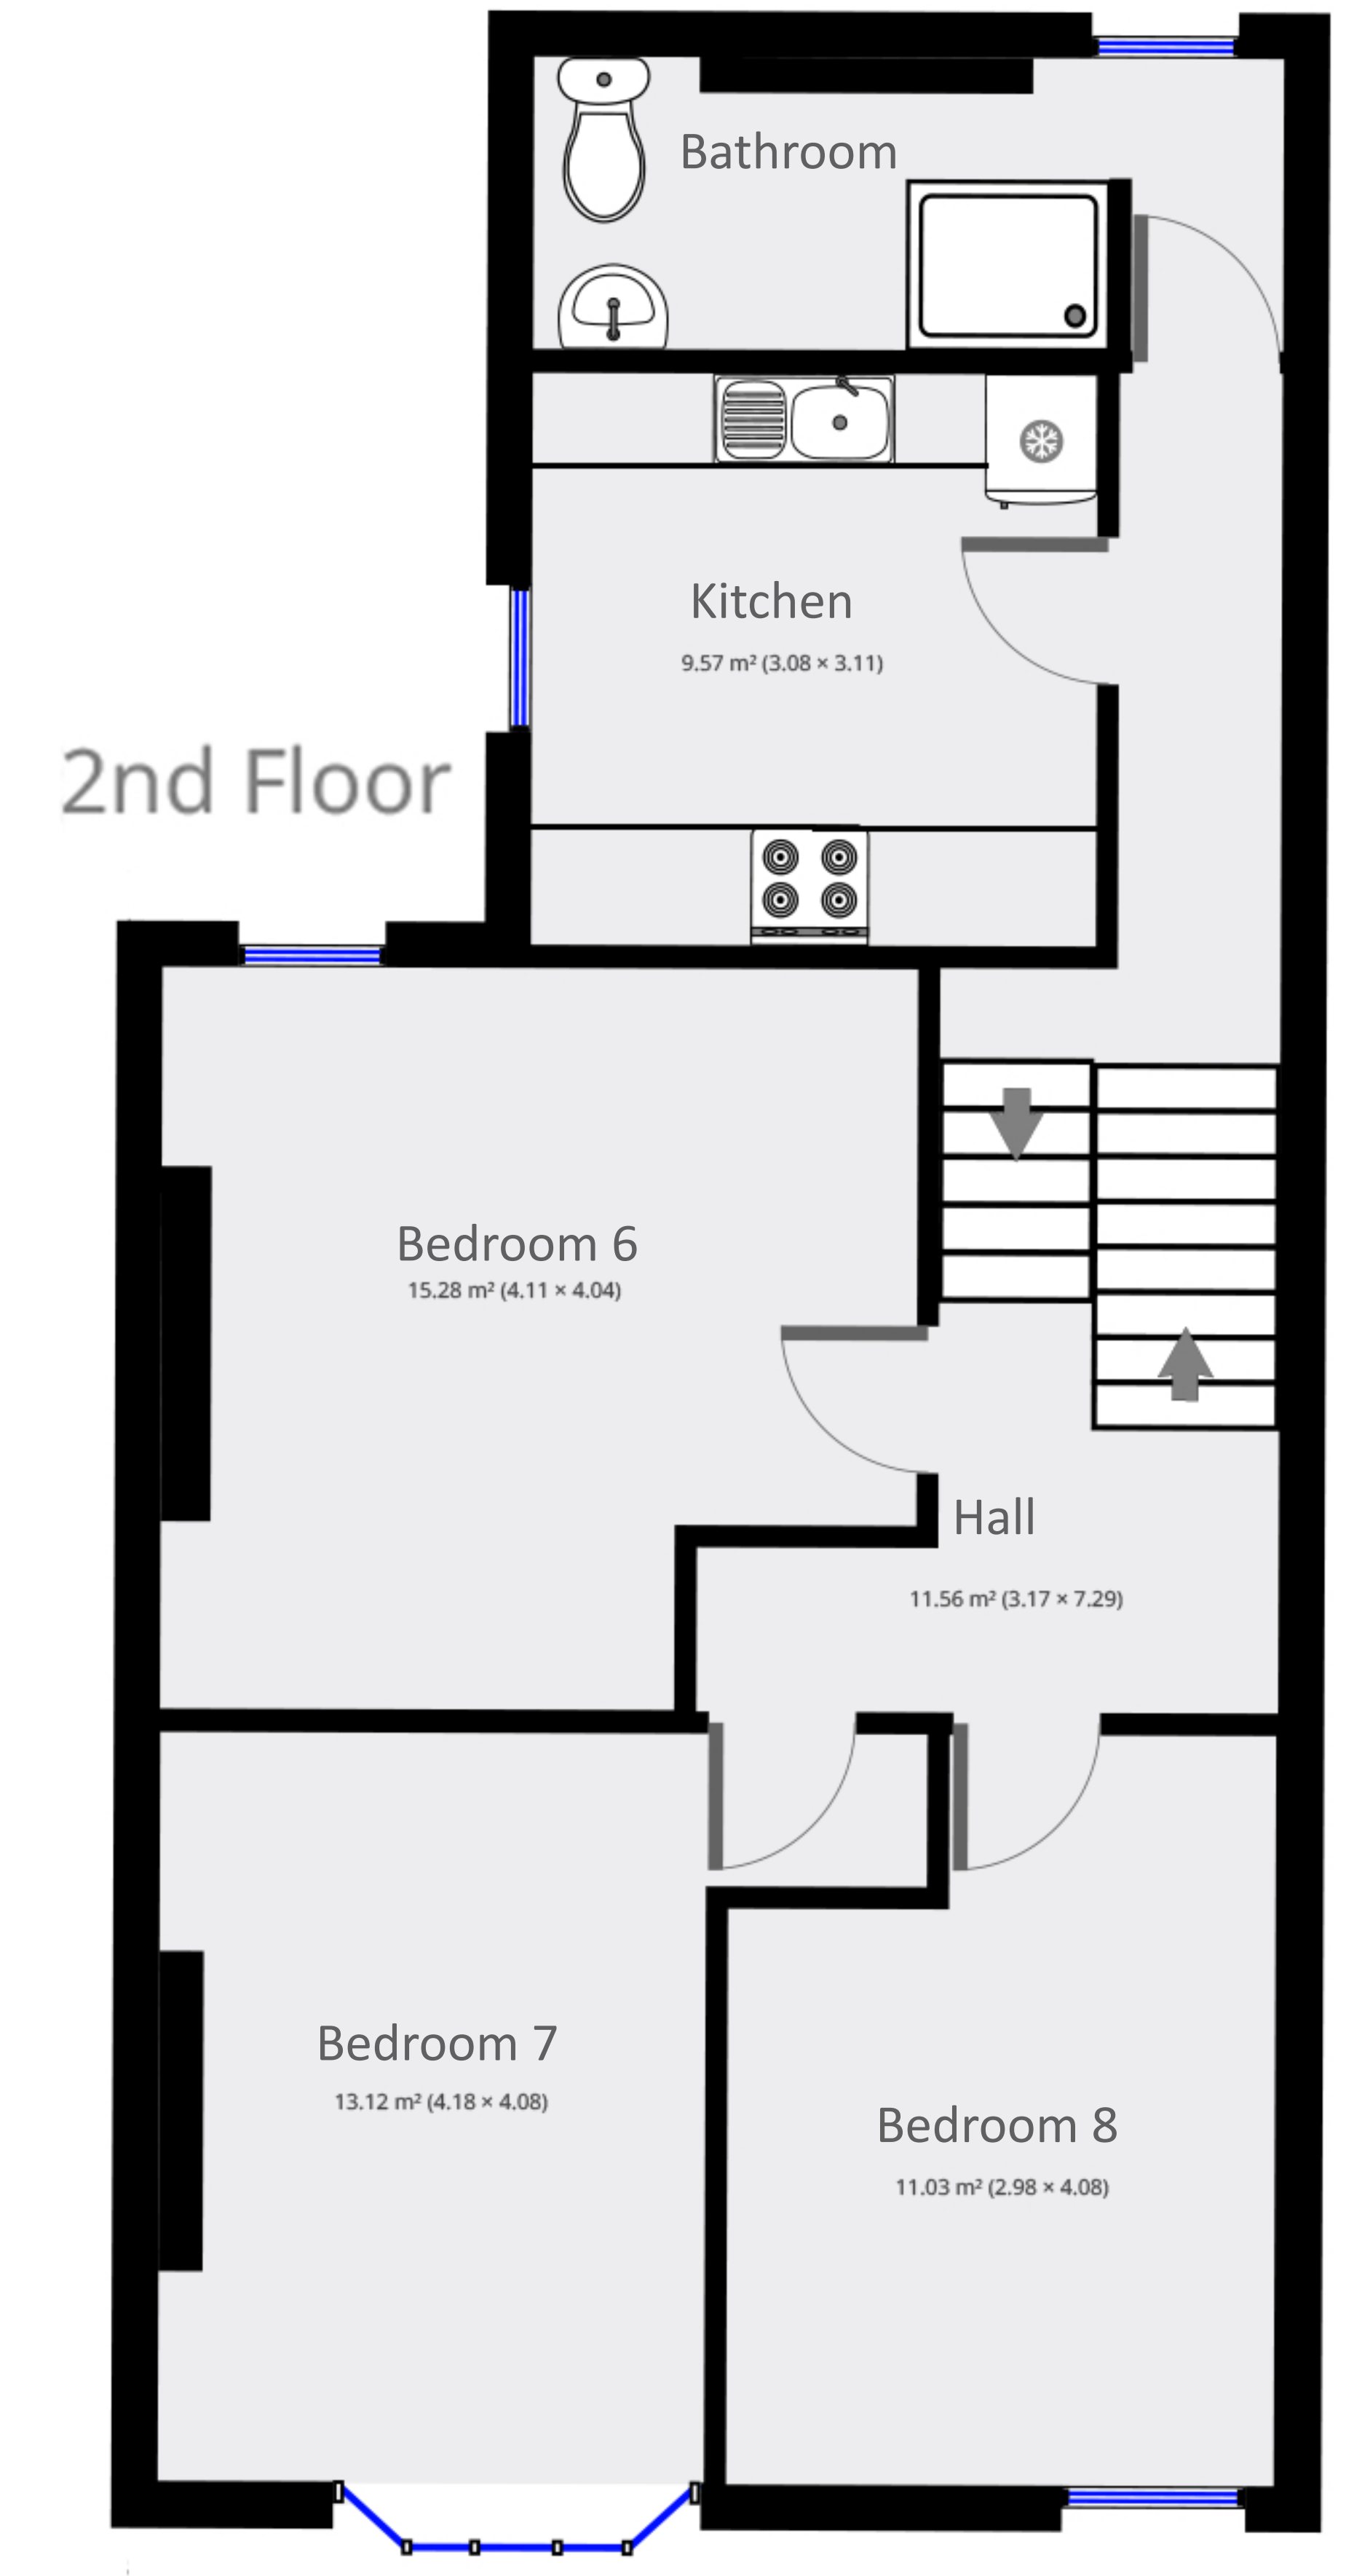

8A Brynmill Crescent

8A Brynmill Crescent
SA2 0AL Swansea

Statistics

- Area: 214 m²
- 3 Floors
- 8 Bedrooms
- 2 Bathrooms
- 1 W.C