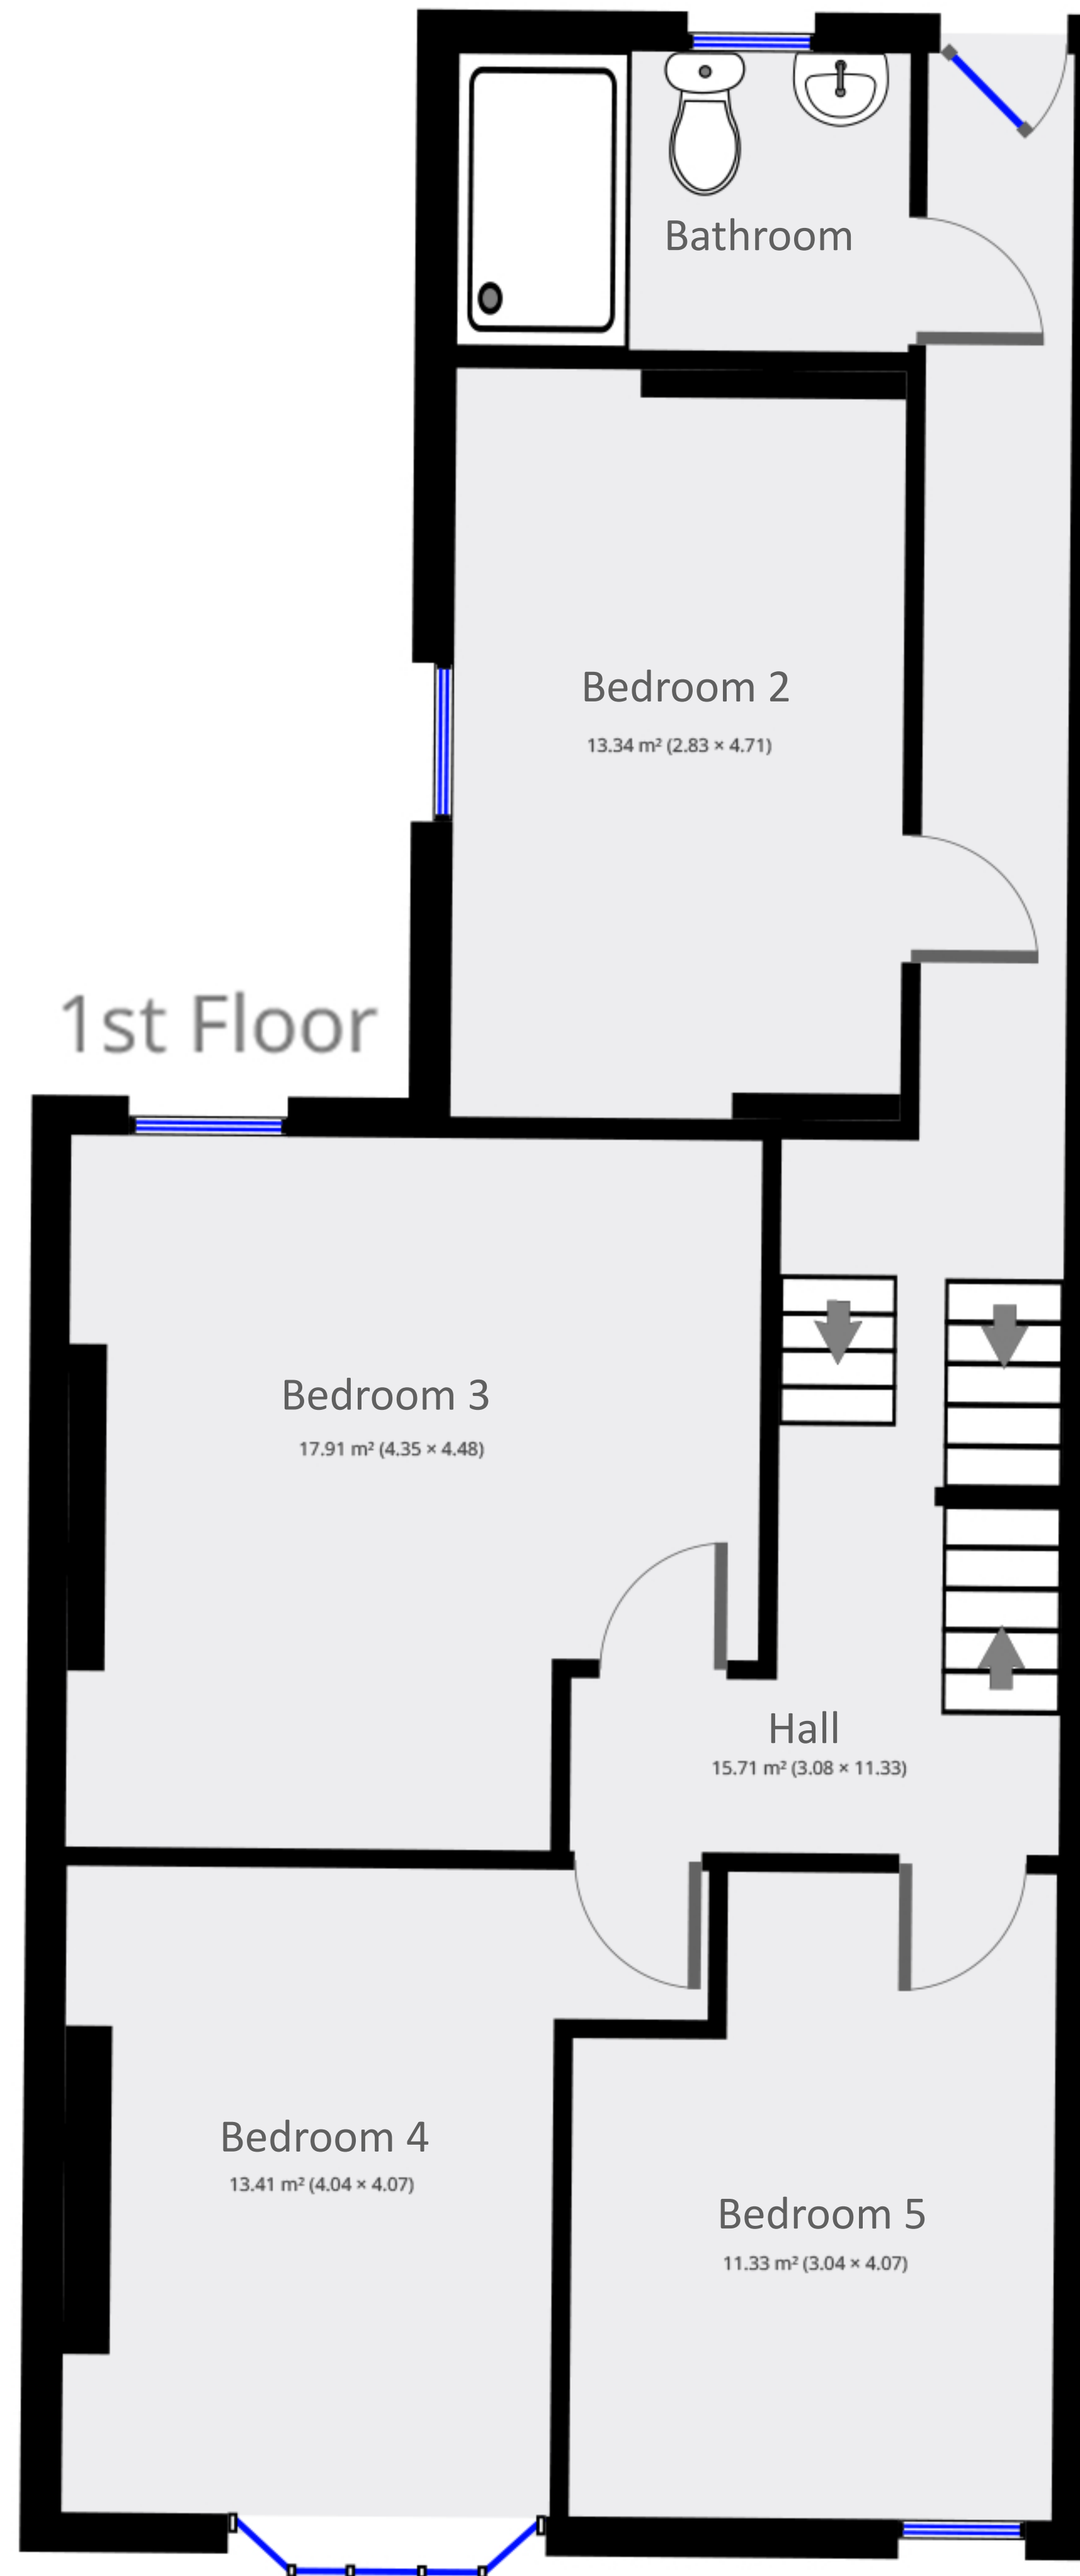

8A Brynmill Crescent

8A Brynmill Crescent
SA2 0AL Swansea

Statistics

- Area: 214 m²
- 3 Floors
- 8 Bedrooms
- 2 Bathrooms
- 1 W.C