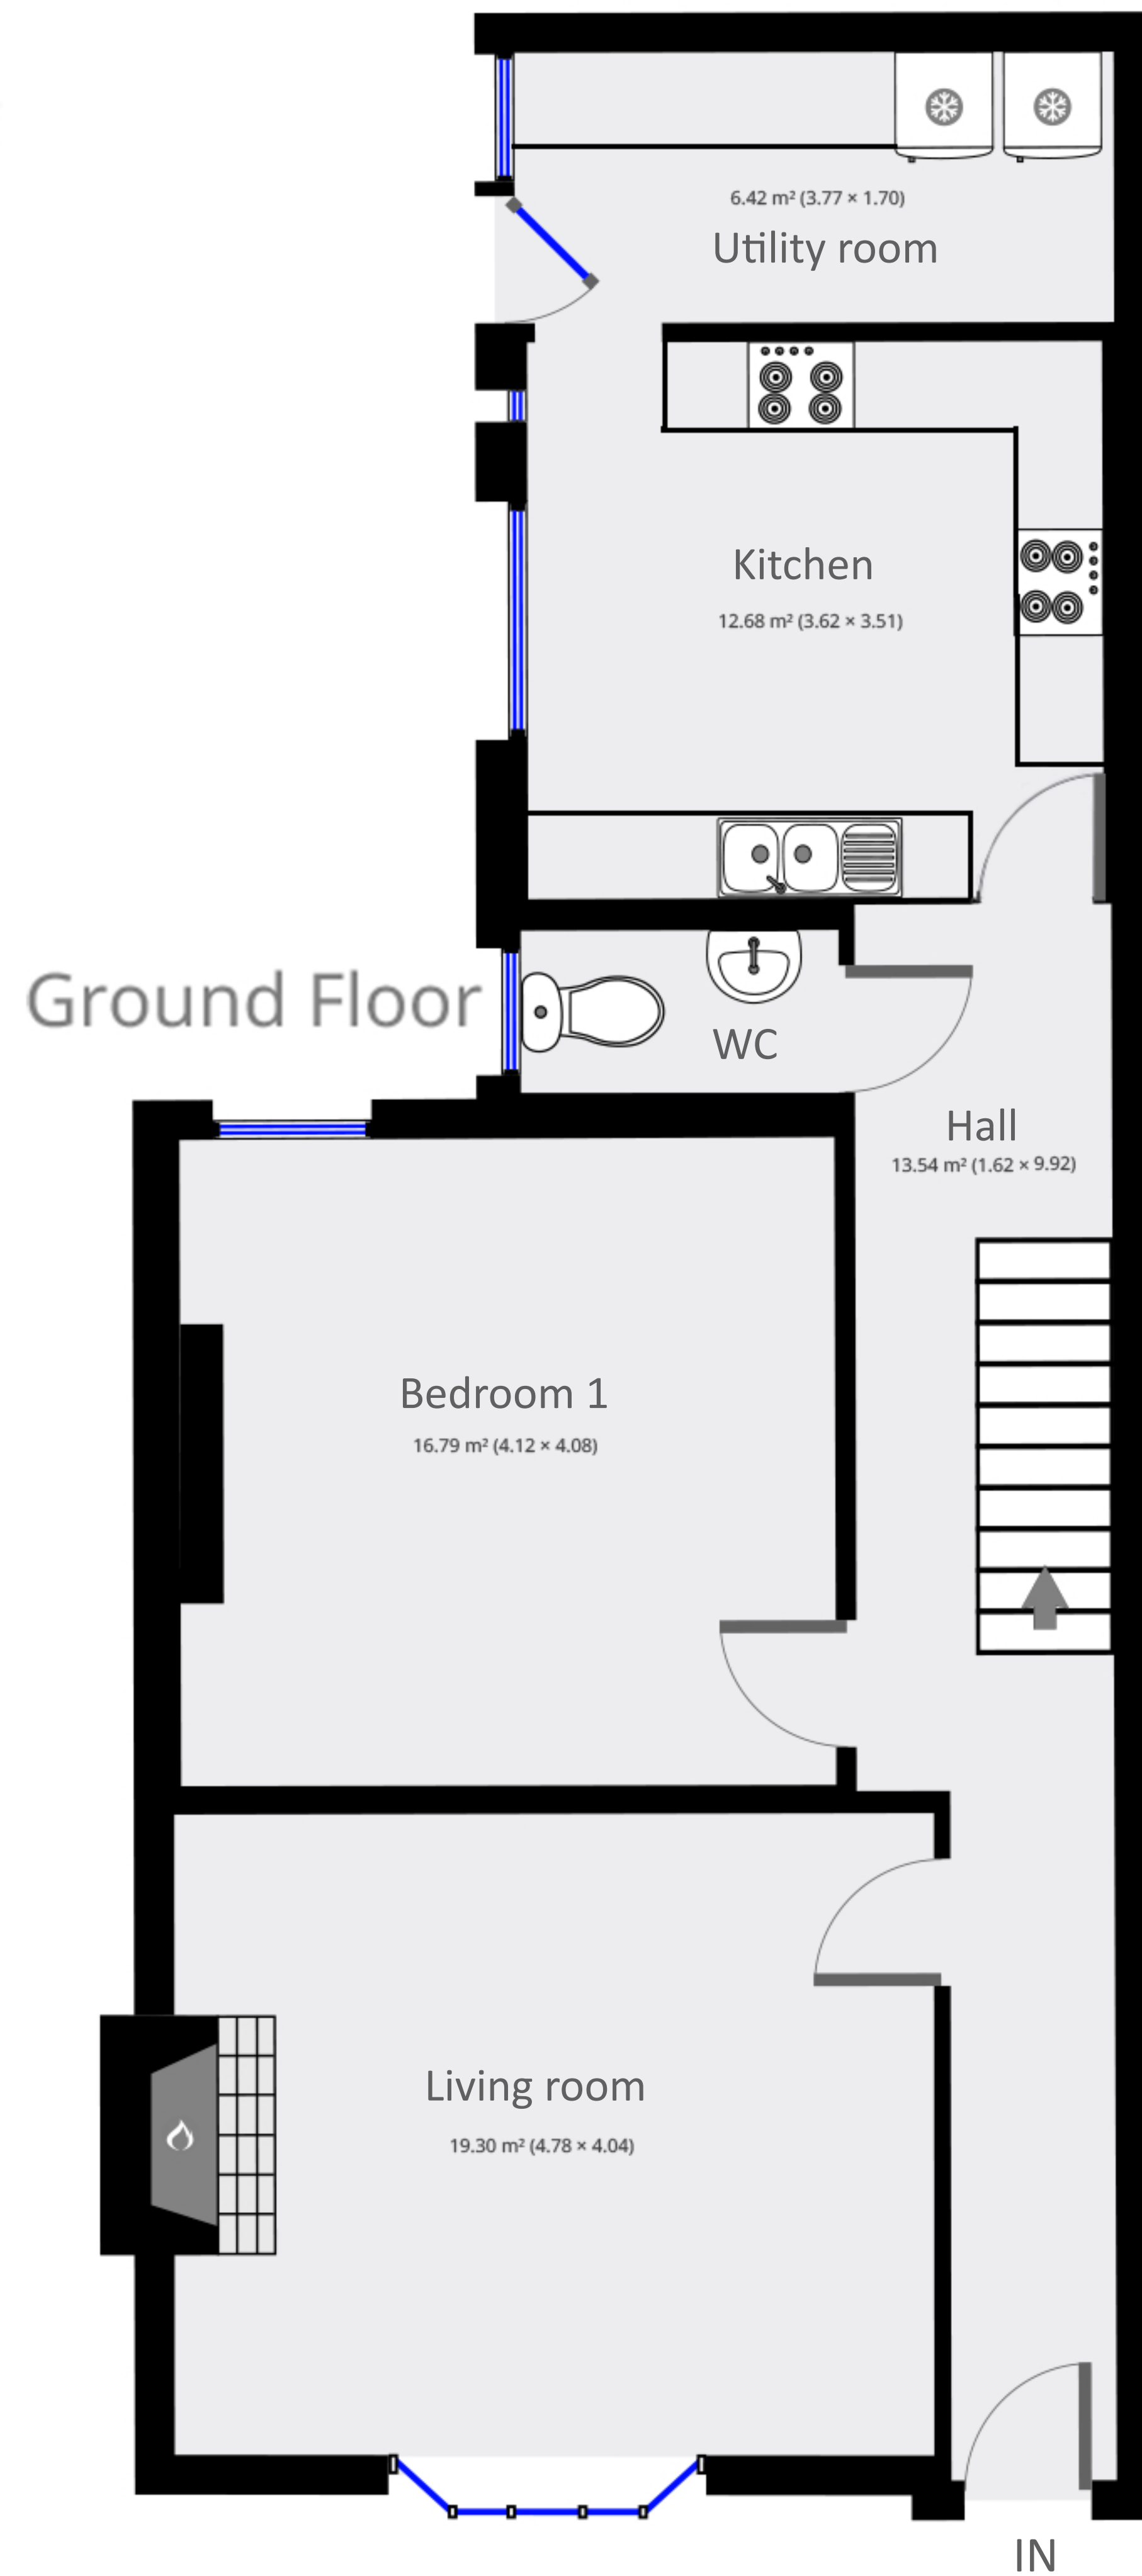

8A Brynmill Crescent

8A Brynmill Crescent
SA2 0AL Swansea

Statistics

- Area: 214 m²
- 3 Floors
- 8 Bedrooms
- 2 Bathrooms
- 1 W.C