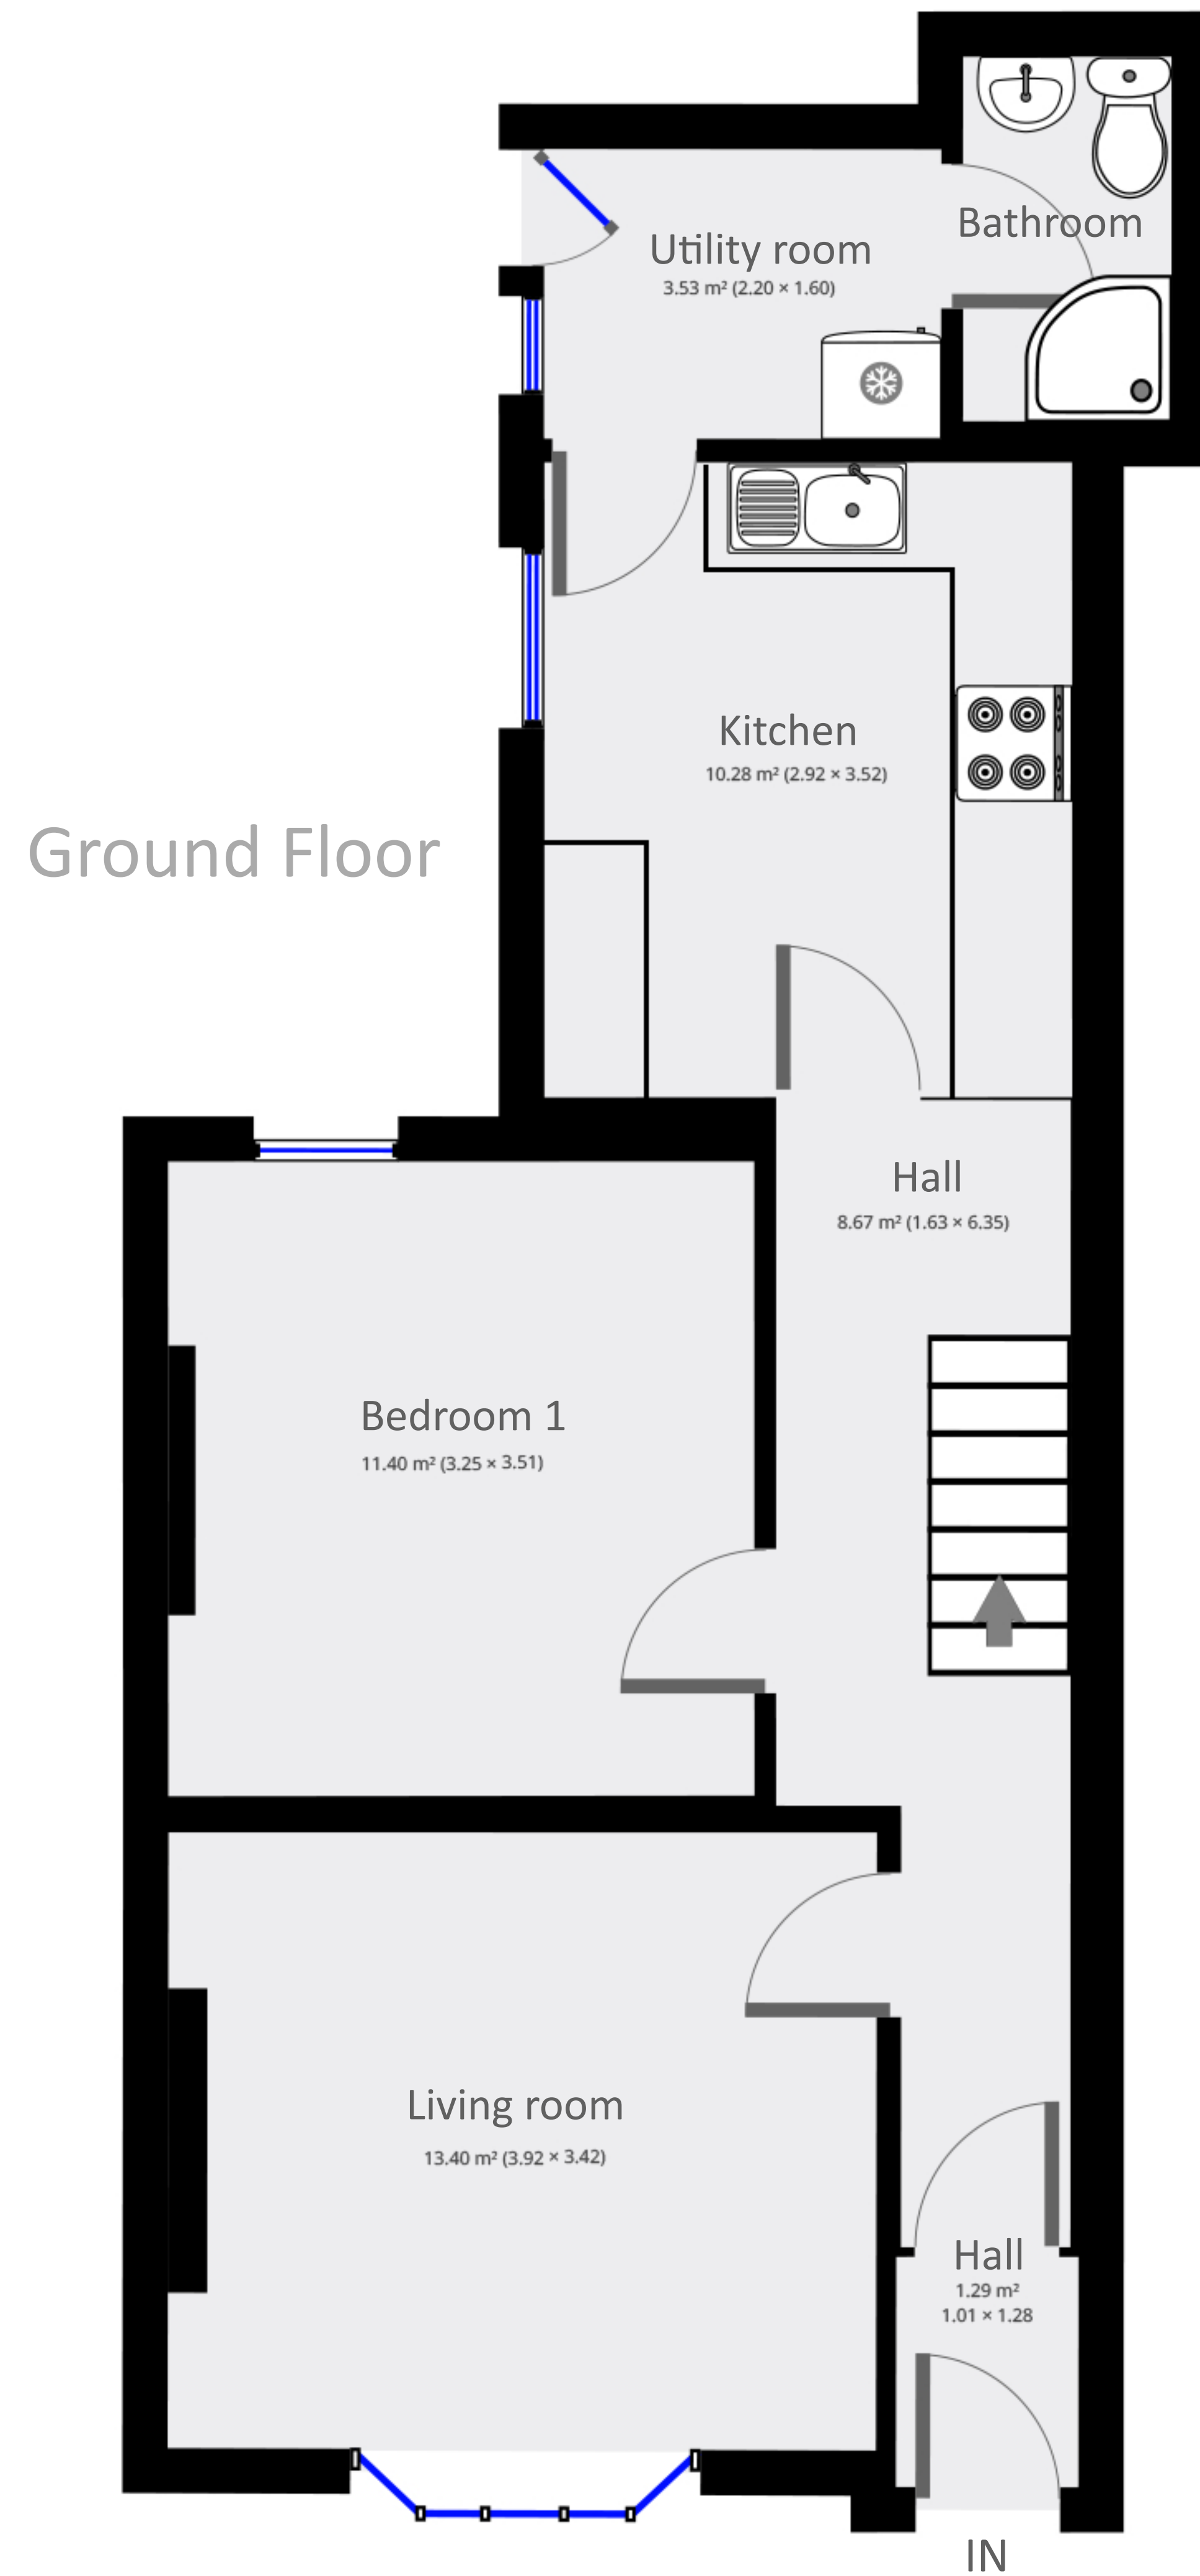

84 Norfolk Street

84 Norfolk Street
SA1 6JE Swansea

Statistics

- Area: 104 m²
- 2 Floors
- 4 Bedrooms
- 2 Bathrooms