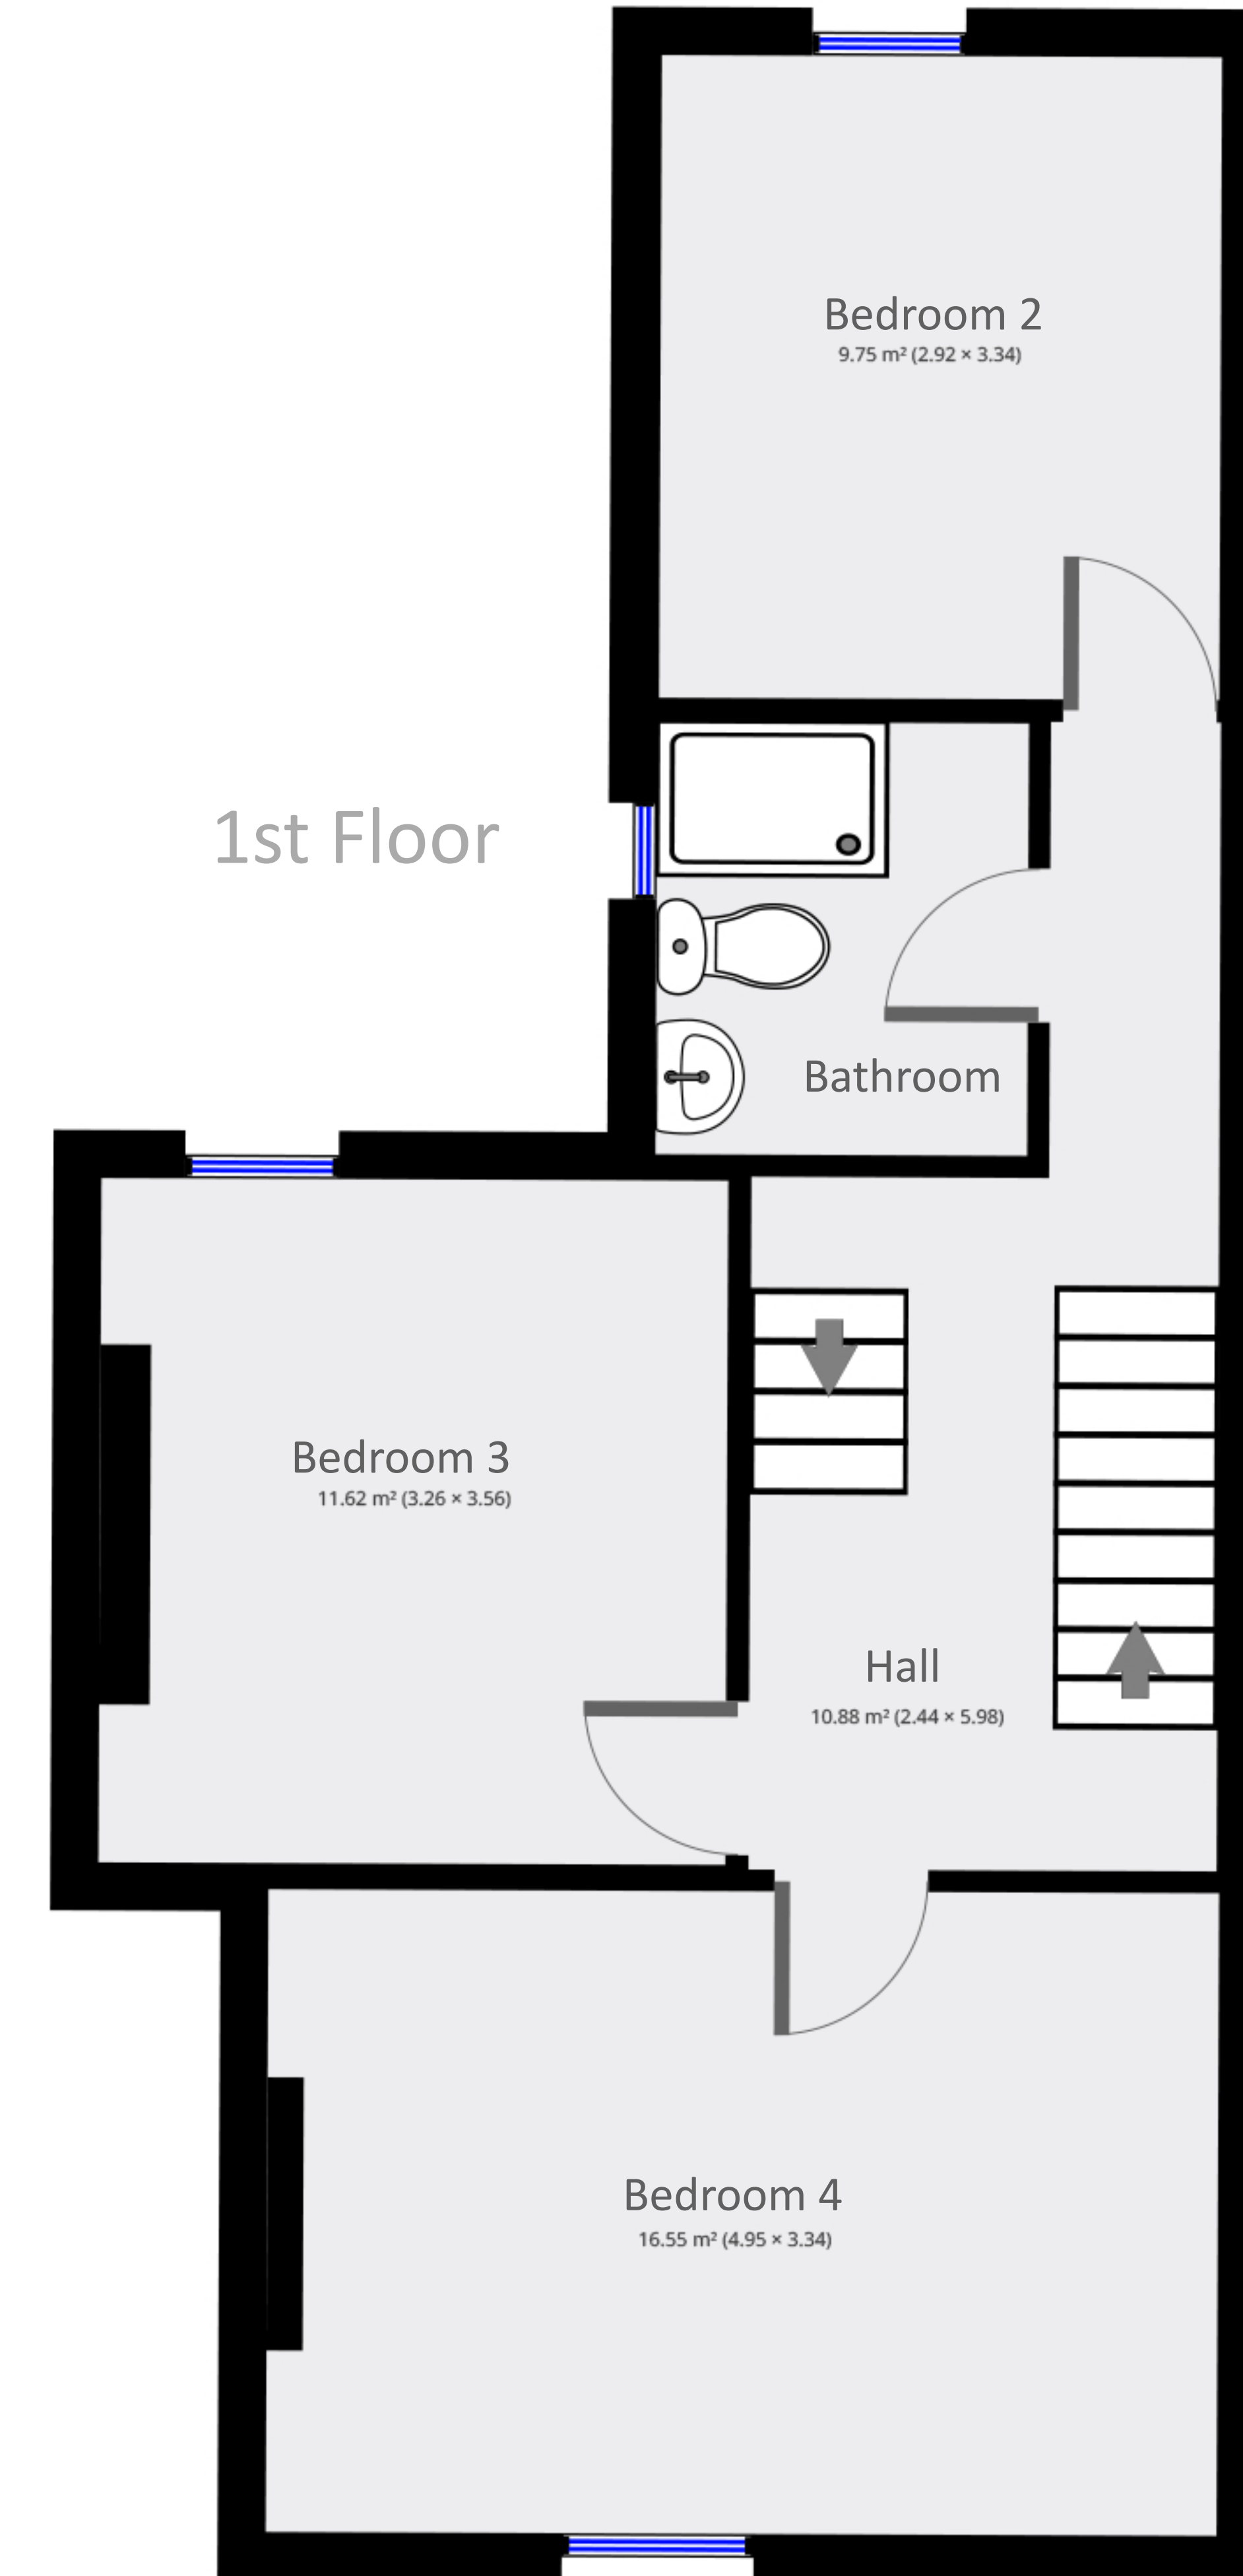

84 Norfolk Street

84 Norfolk Street
SA1 6JE Swansea

Statistics

- Area: 104 m²
- 2 Floors
- 4 Bedrooms
- 2 Bathrooms