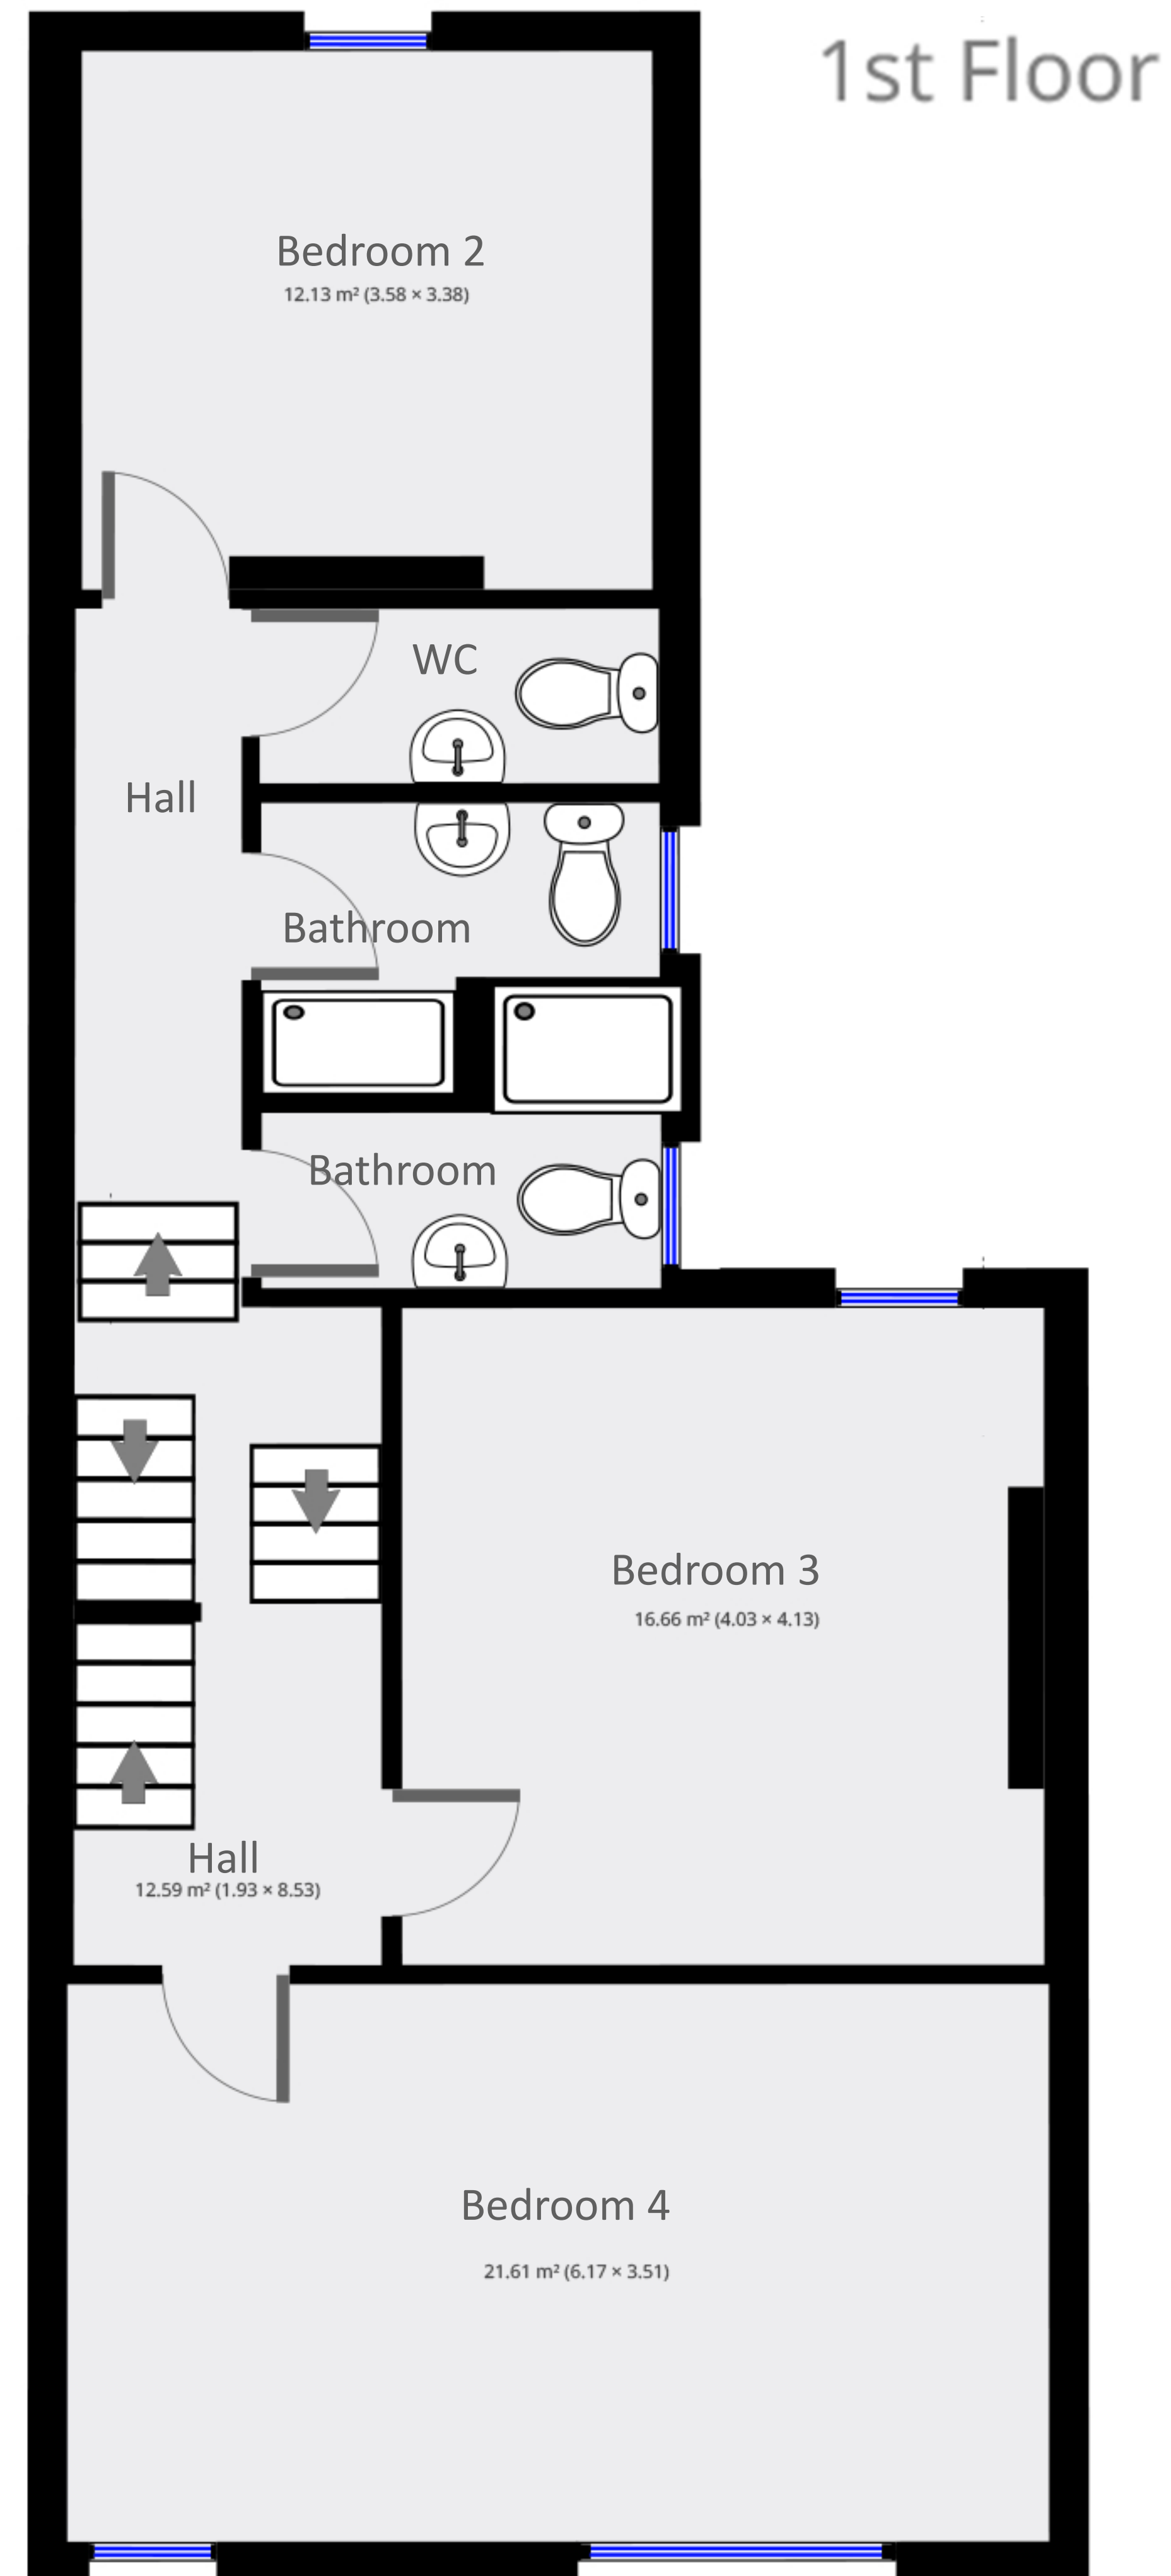

6 Bryn Road

6 Bryn Road
SA2 0AR Swansea

Statistics

Area: 189 m²
3 Floors
6 Bedrooms
2 Bathrooms