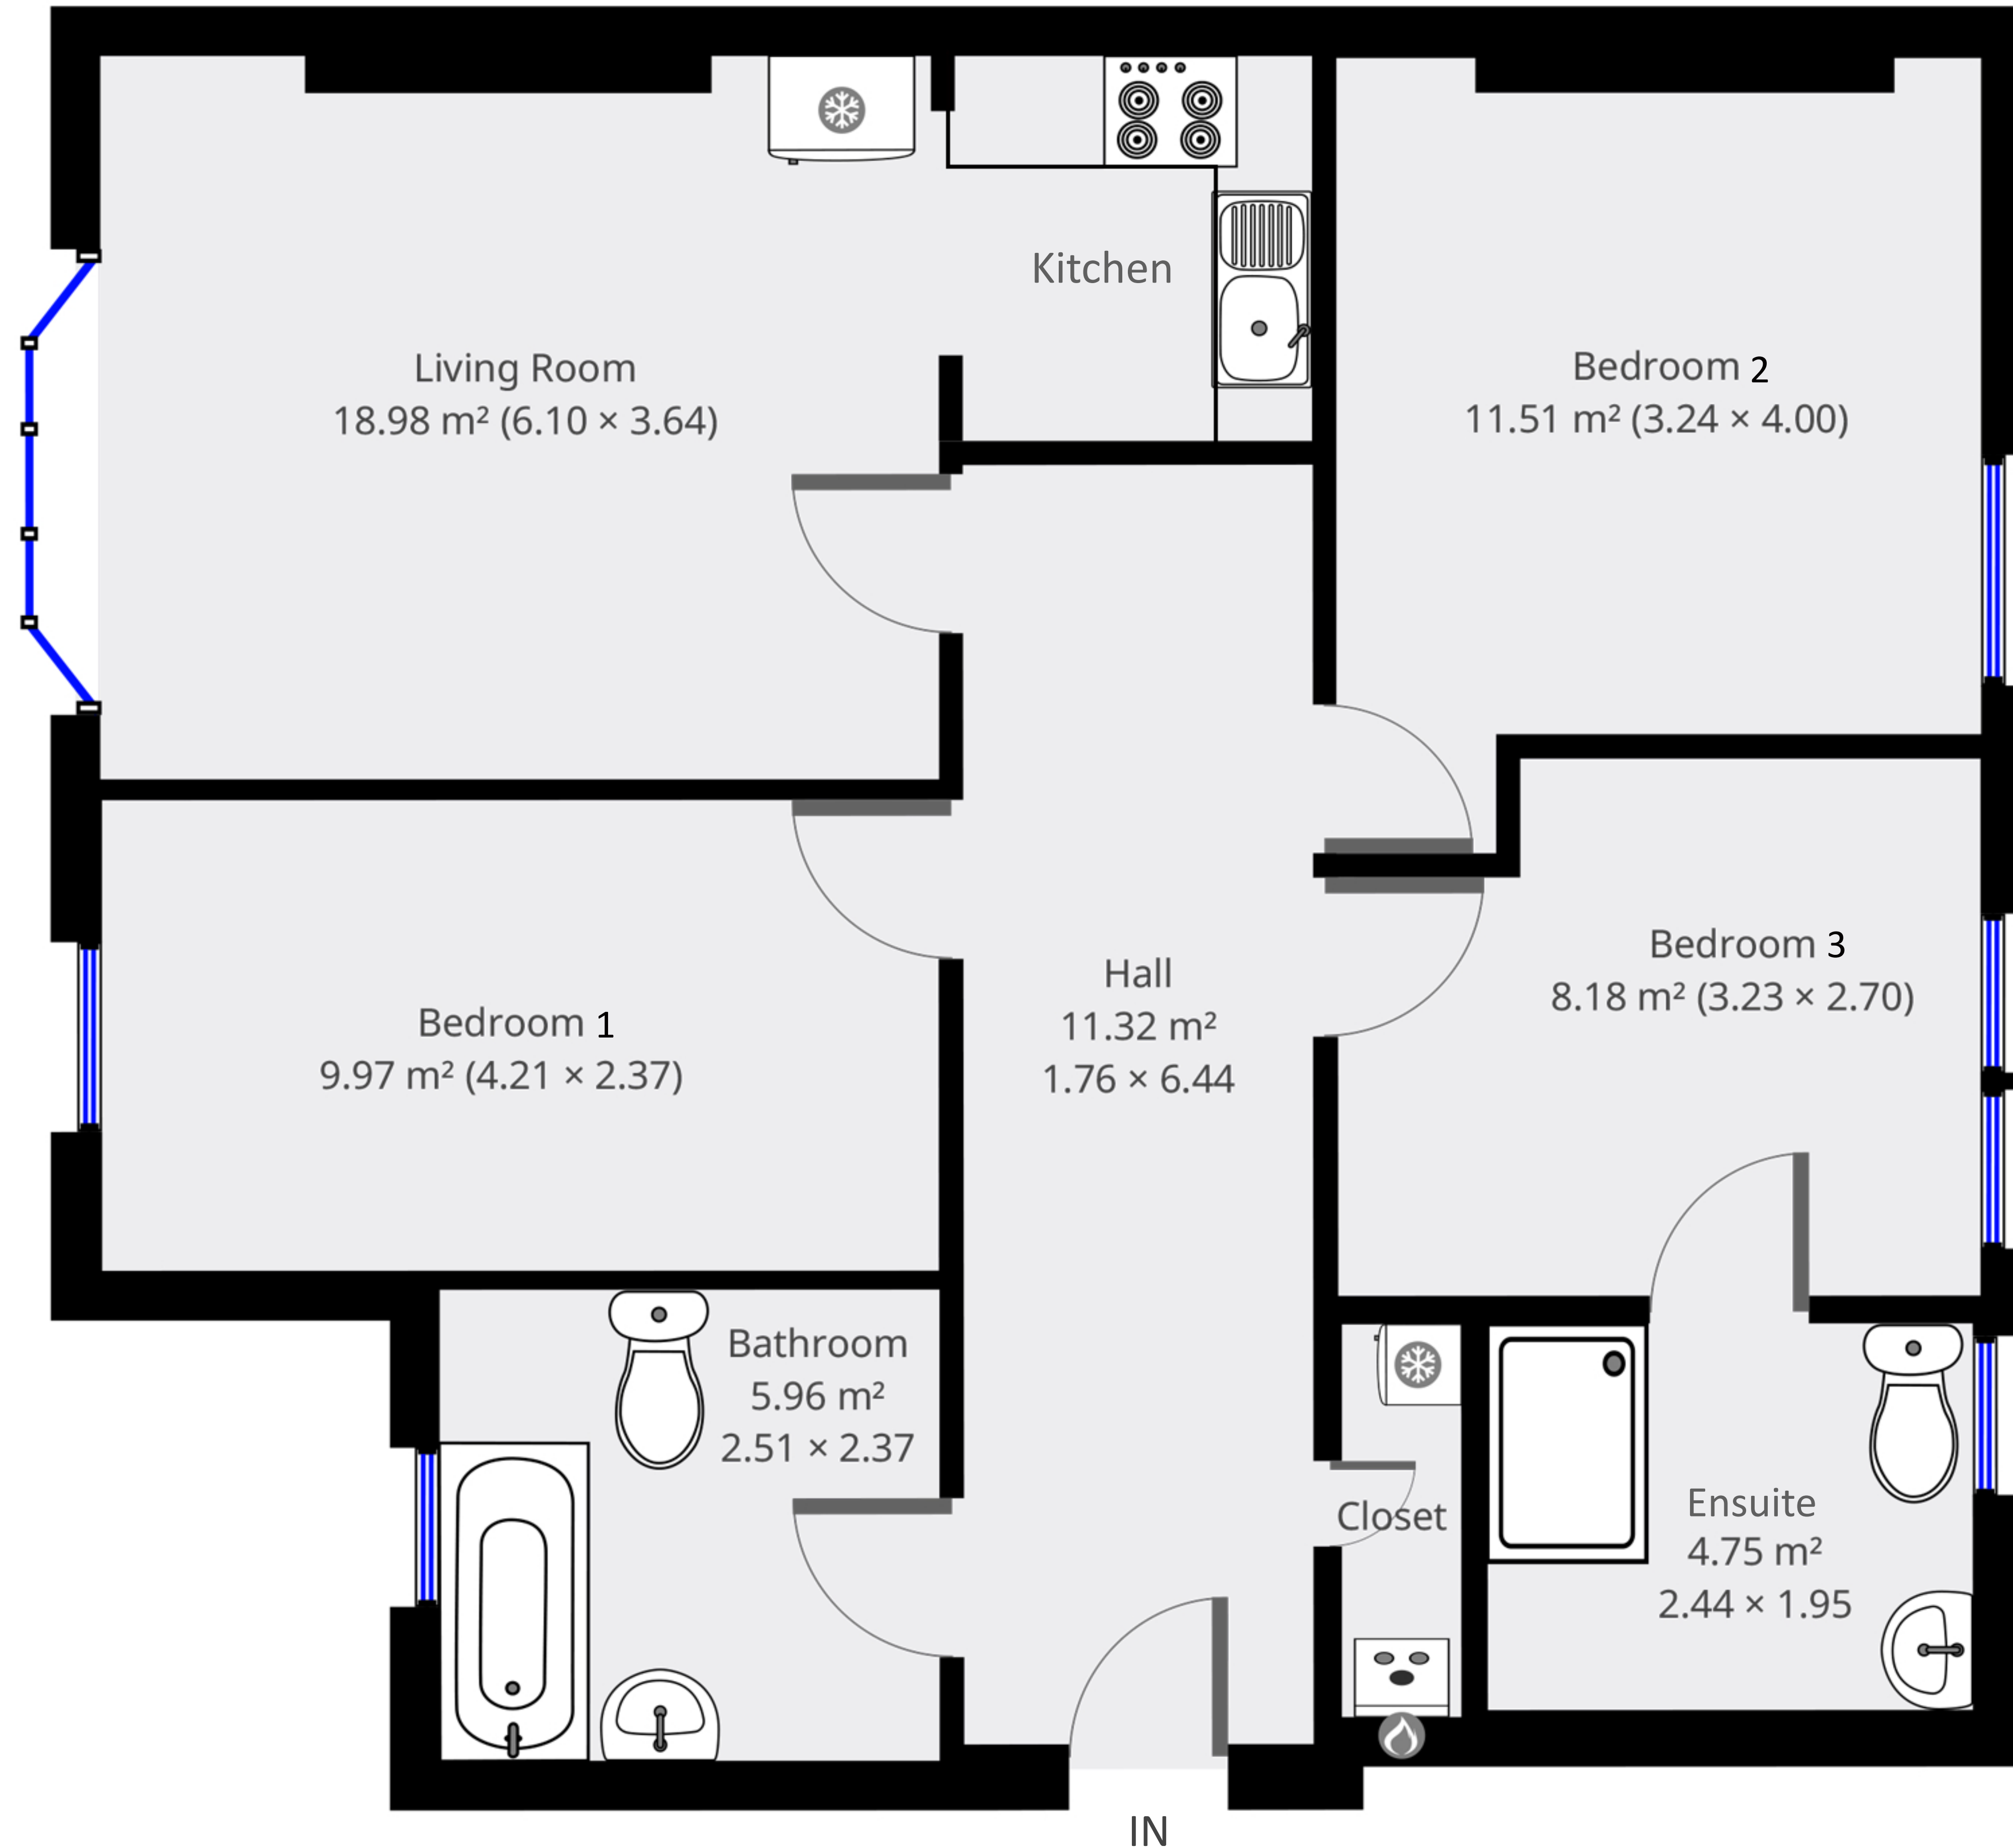

47A Bryn Road

Ground Floor

47A Bryn Road  
SA2 0AP Swansea

## Statistics

Area:71.80m<sup>2</sup>  
1 Floor  
3 Bedrooms  
2 Bathrooms