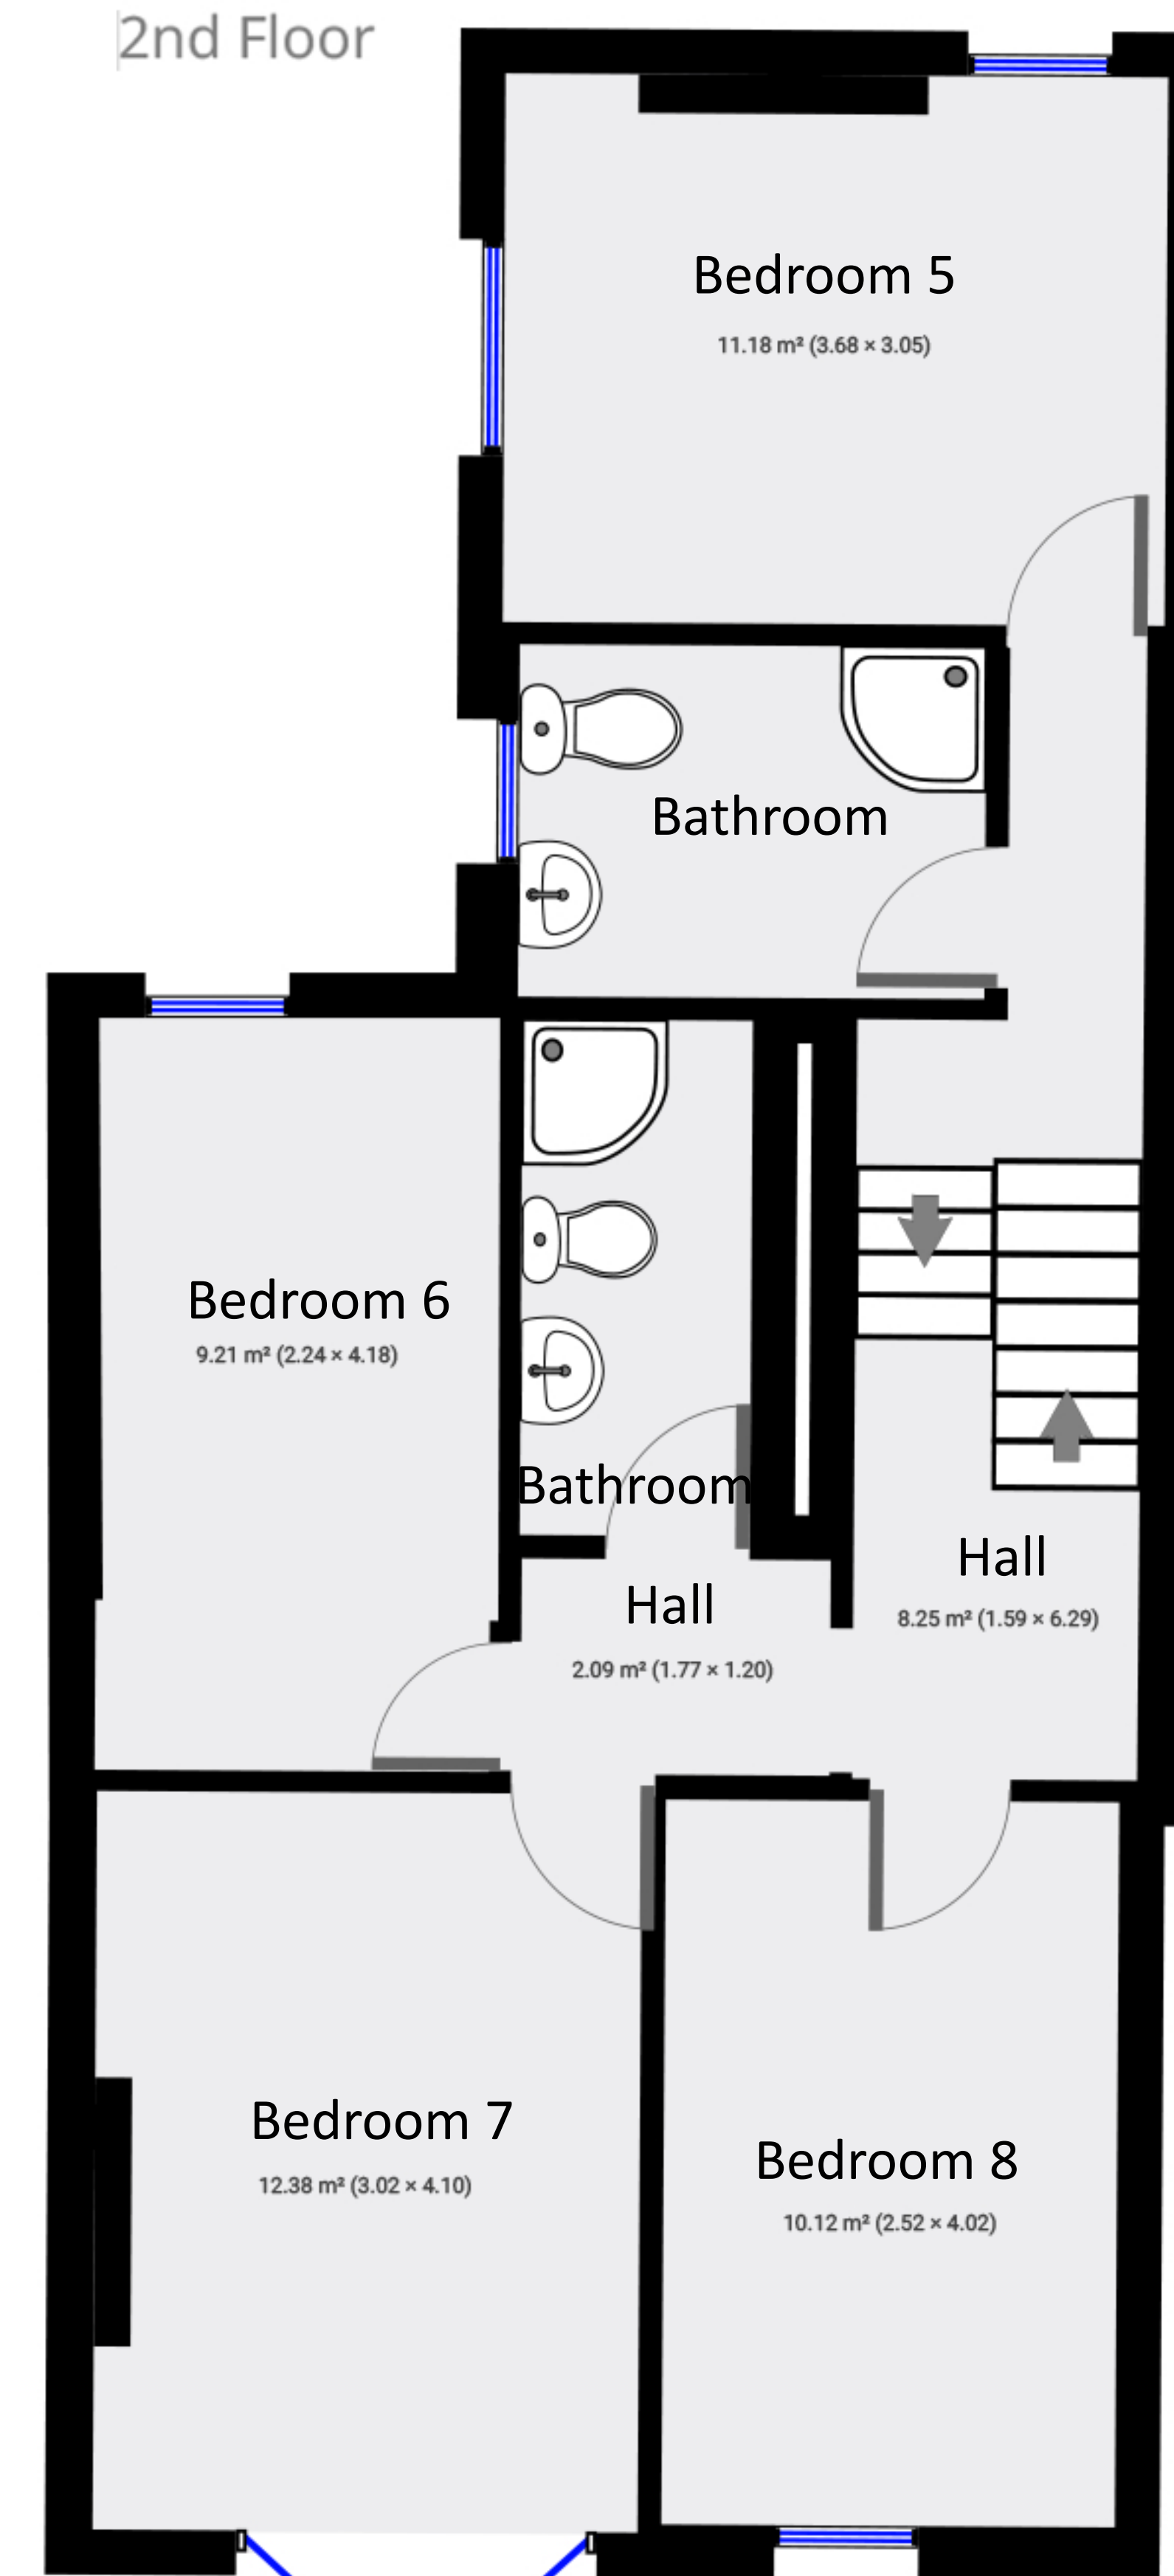

4 Brynmill Crescent

4 Brynmill Crescent
SA2 0AL Swansea

Statistics

Area: 232 m²
4 Floors
9 Bedrooms
5 Bathrooms

IN