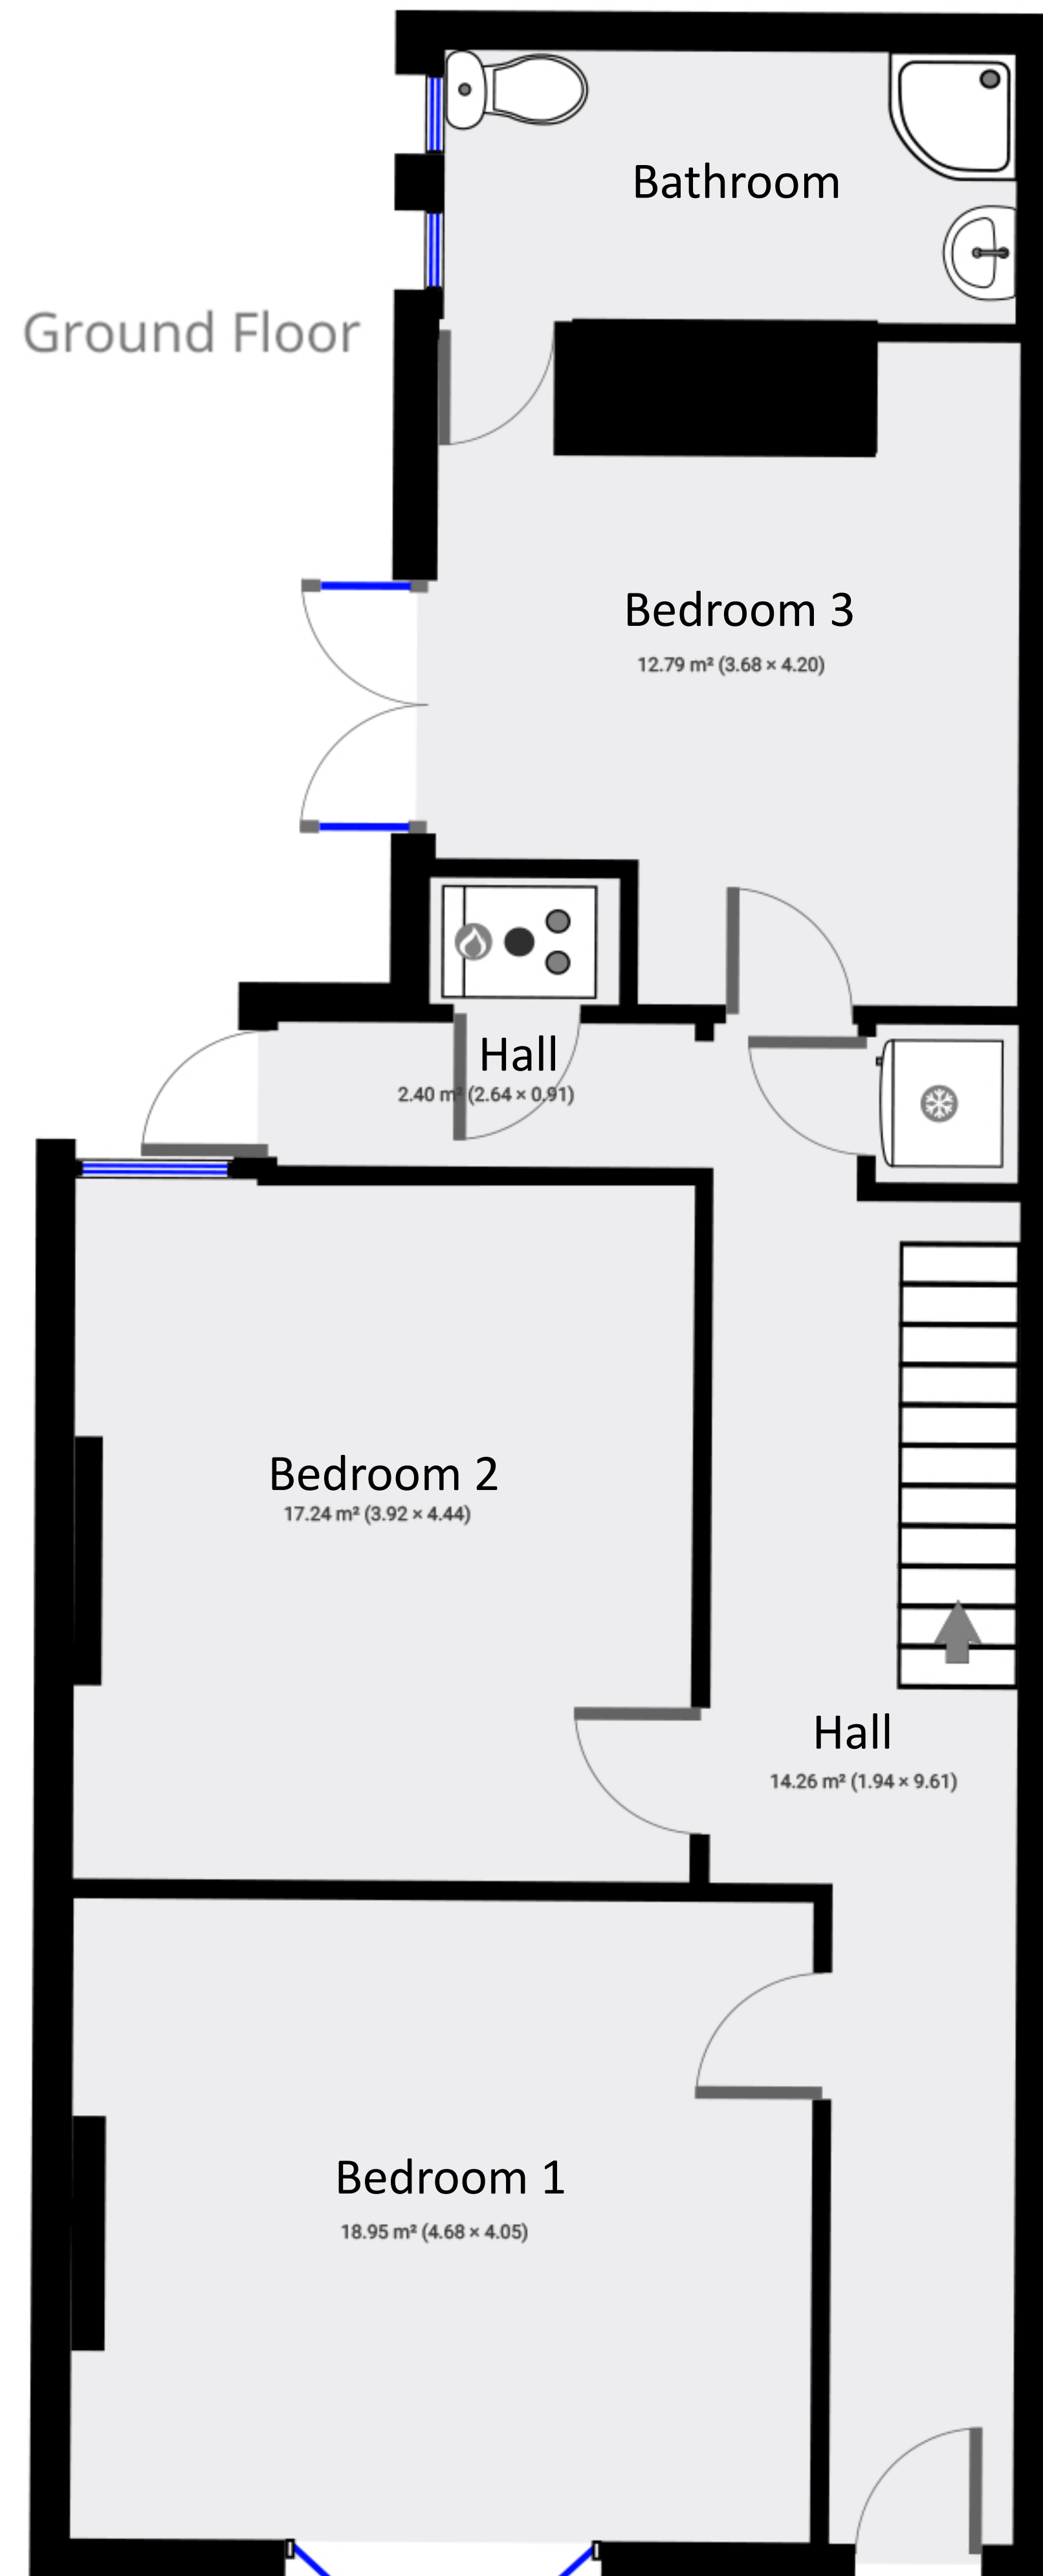

4 Brynmill Crescent

4 Brynmill Crescent
SA2 0AL Swansea

Statistics

Area: 232 m²
4 Floors
9 Bedrooms
5 Bathrooms

IN