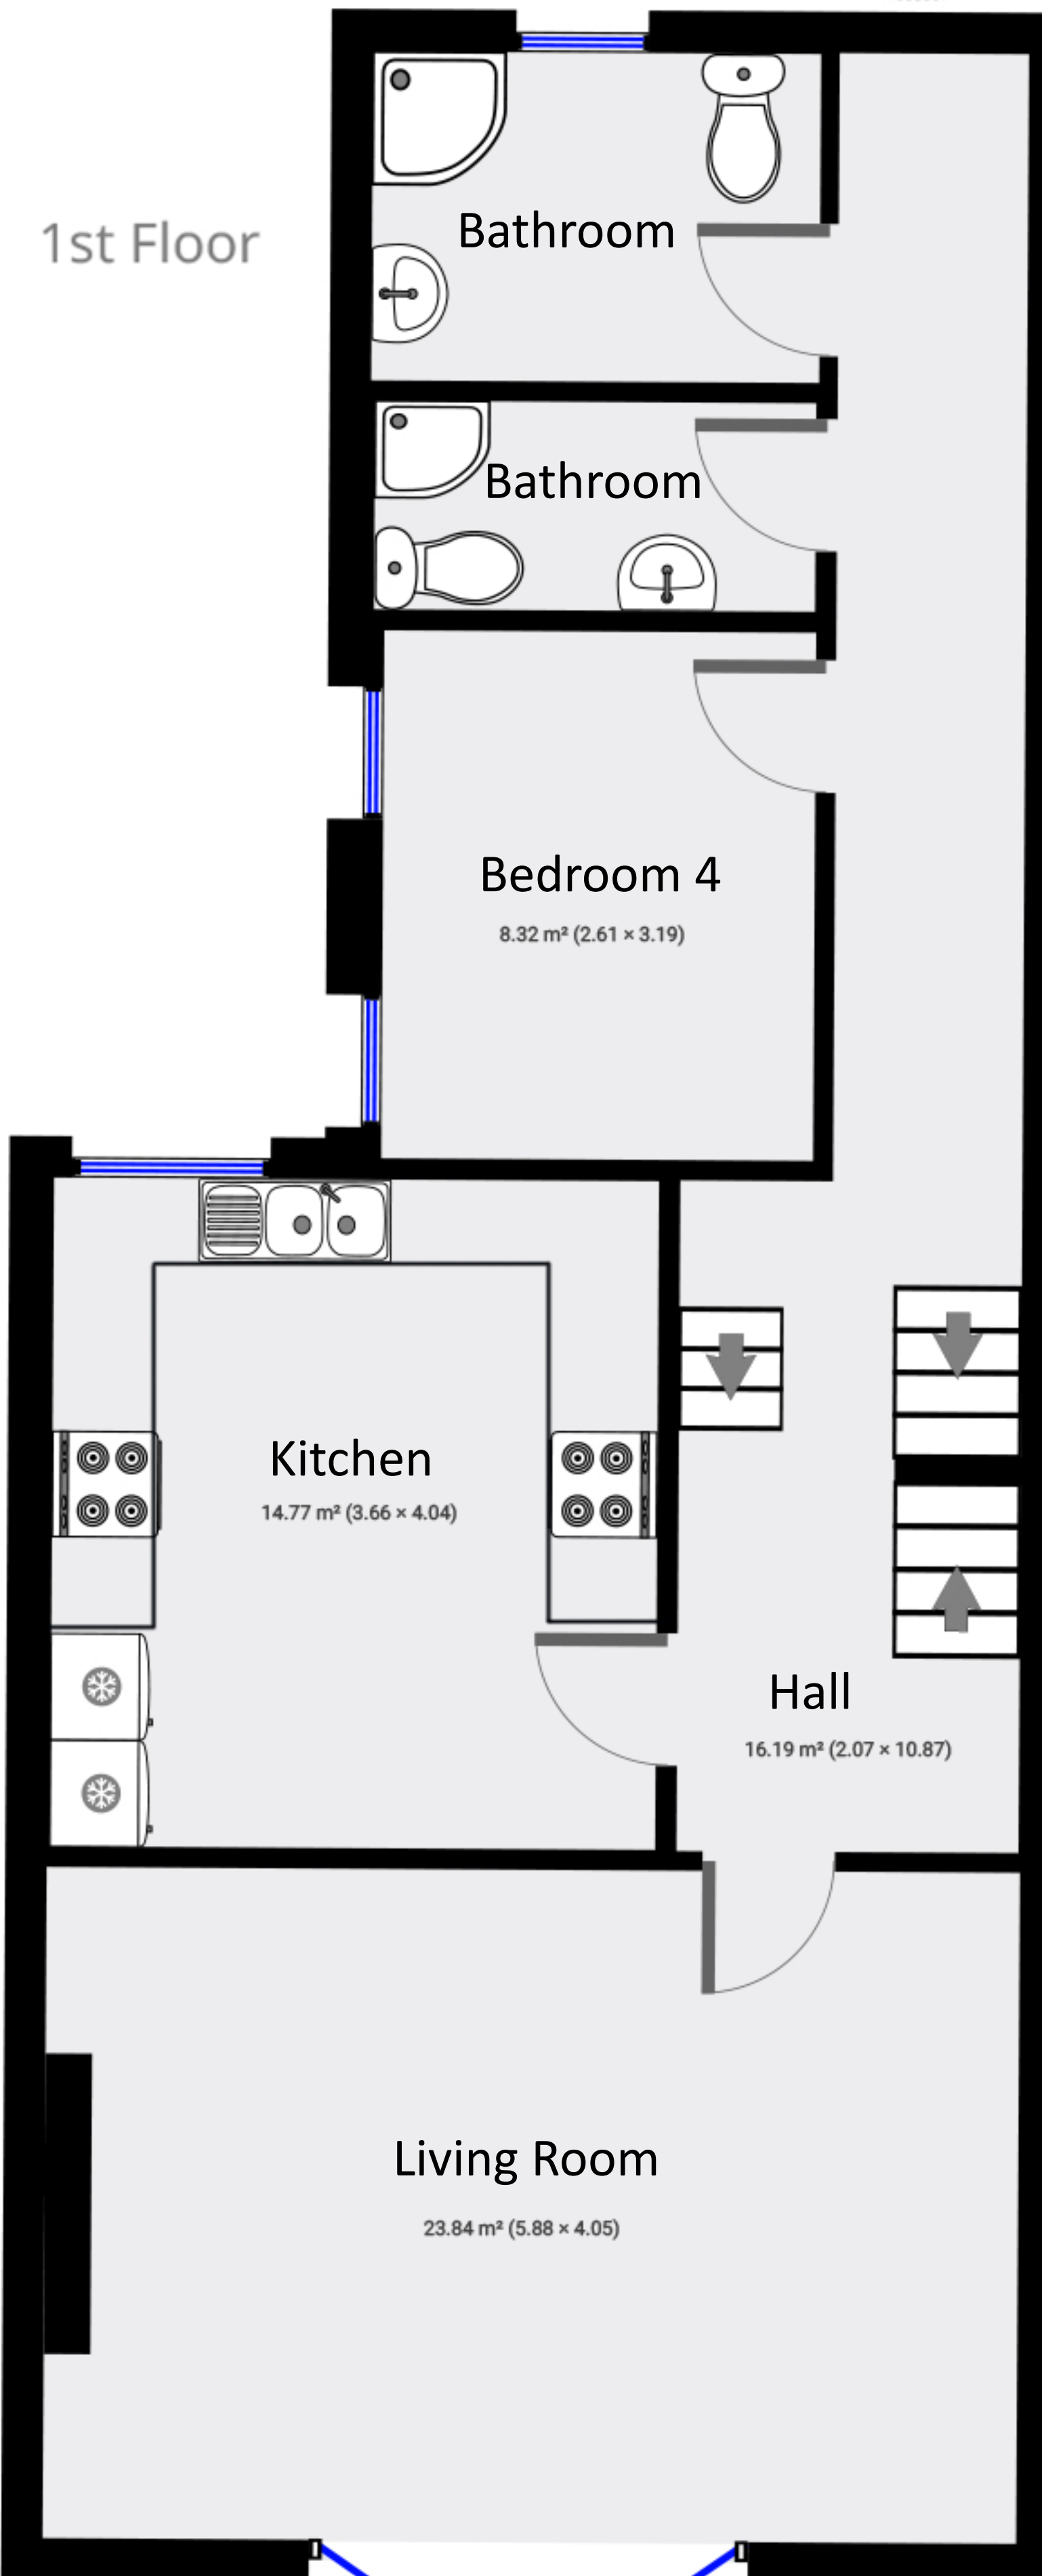

4 Brynmill Crescent

4 Brynmill Crescent
SA2 0AL Swansea

Statistics

Area: 232 m²
4 Floors
9 Bedrooms
5 Bathrooms

IN