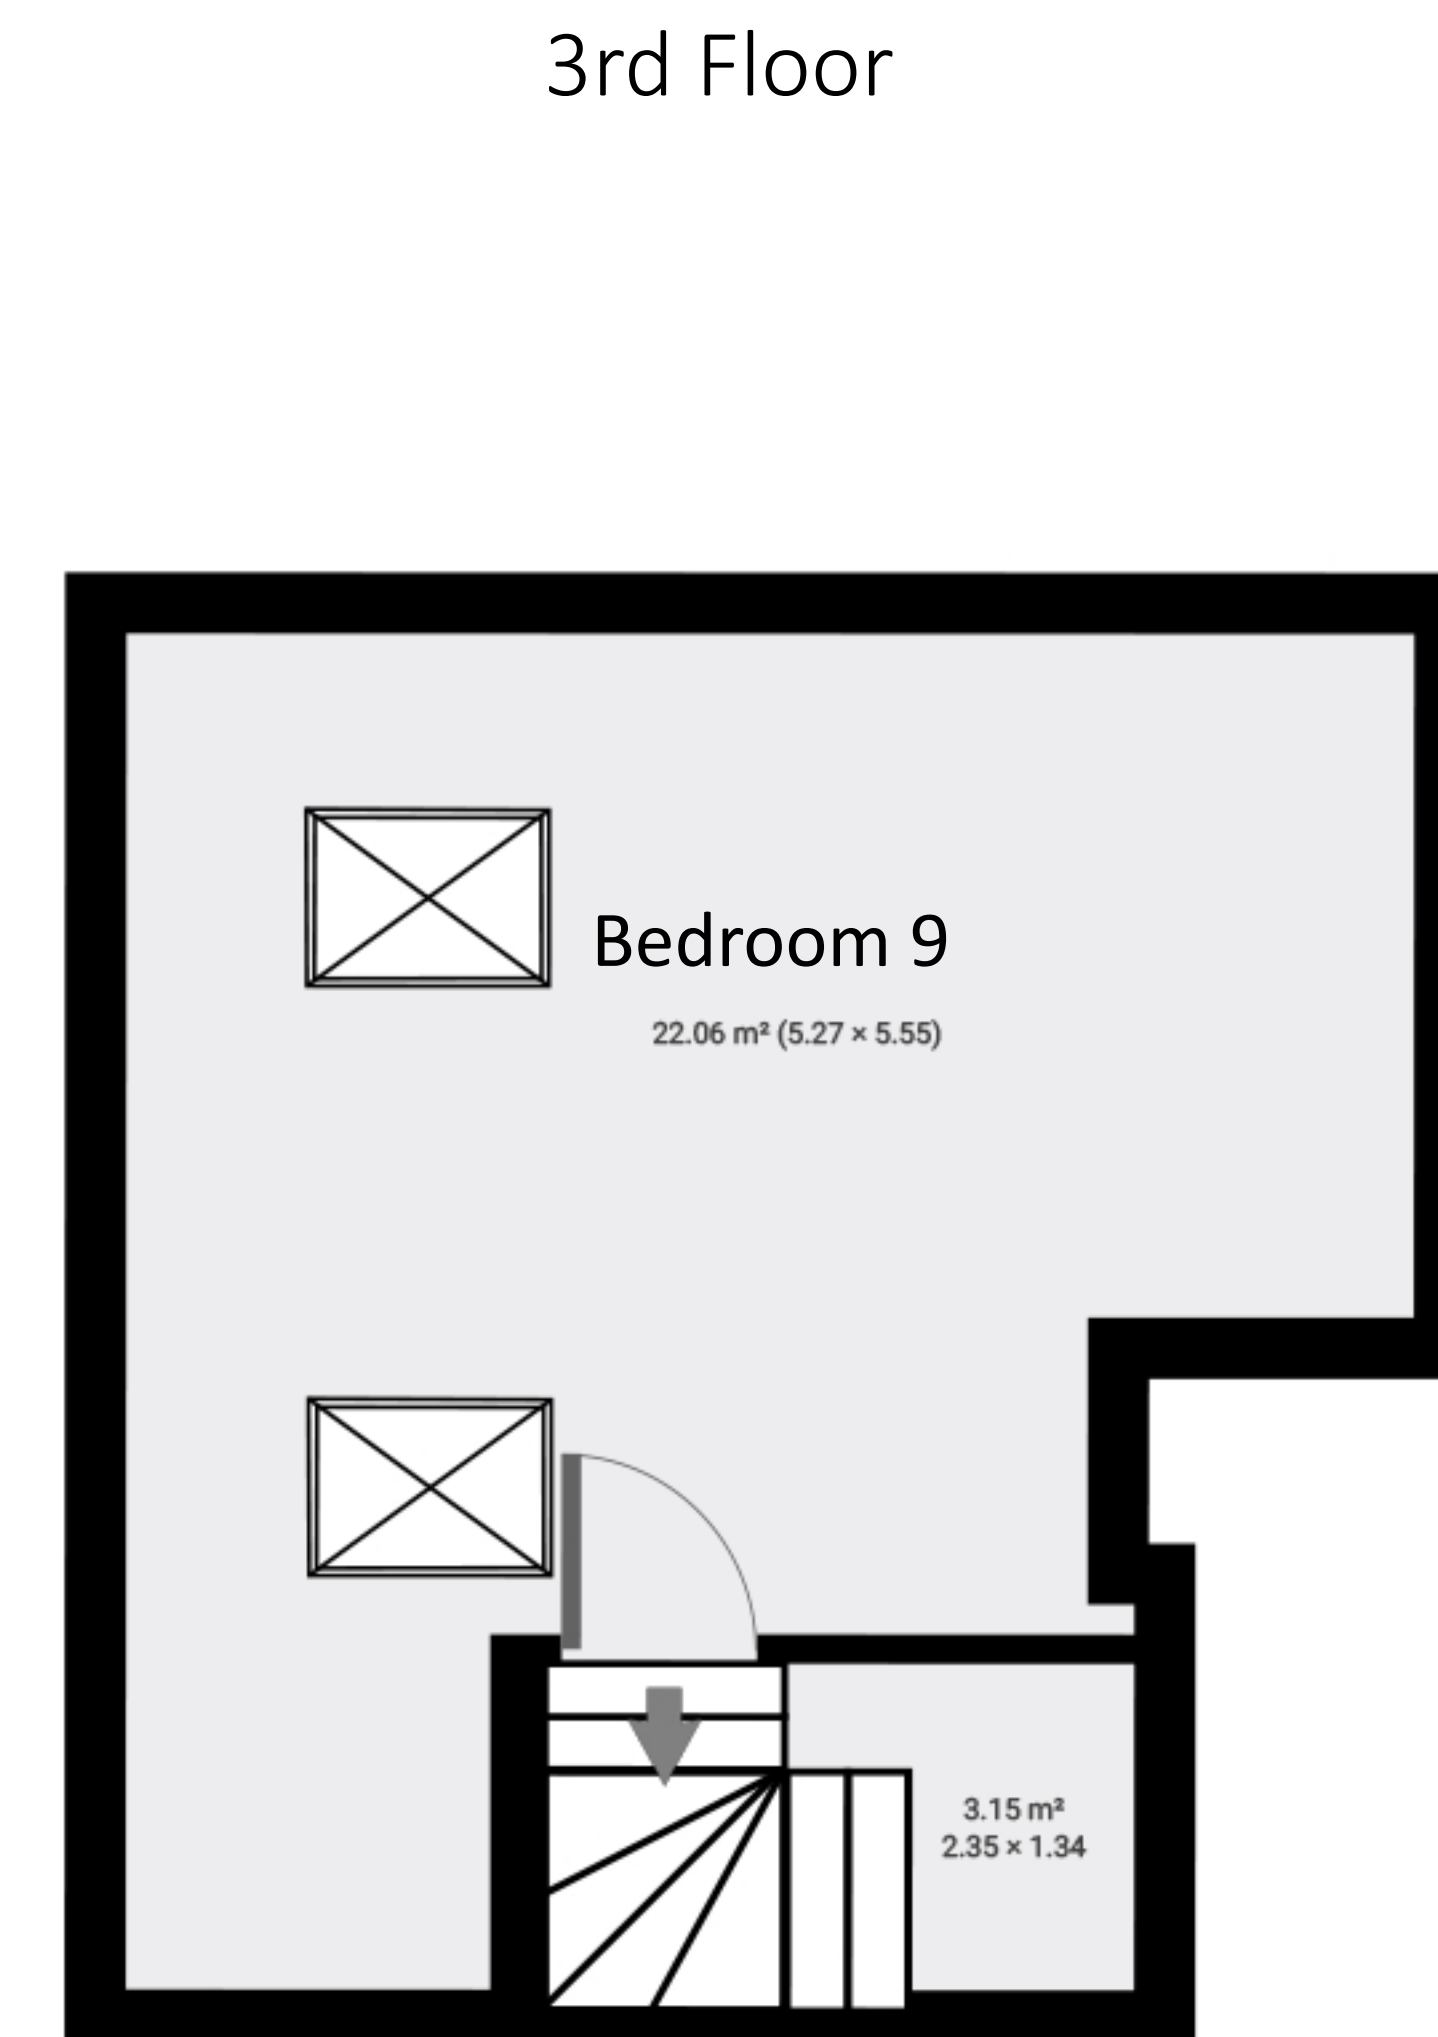

4 Brynmill Crescent

4 Brynmill Crescent
SA2 0AL Swansea

Statistics

Area: 232 m²
4 Floors
9 Bedrooms
5 Bathrooms

IN