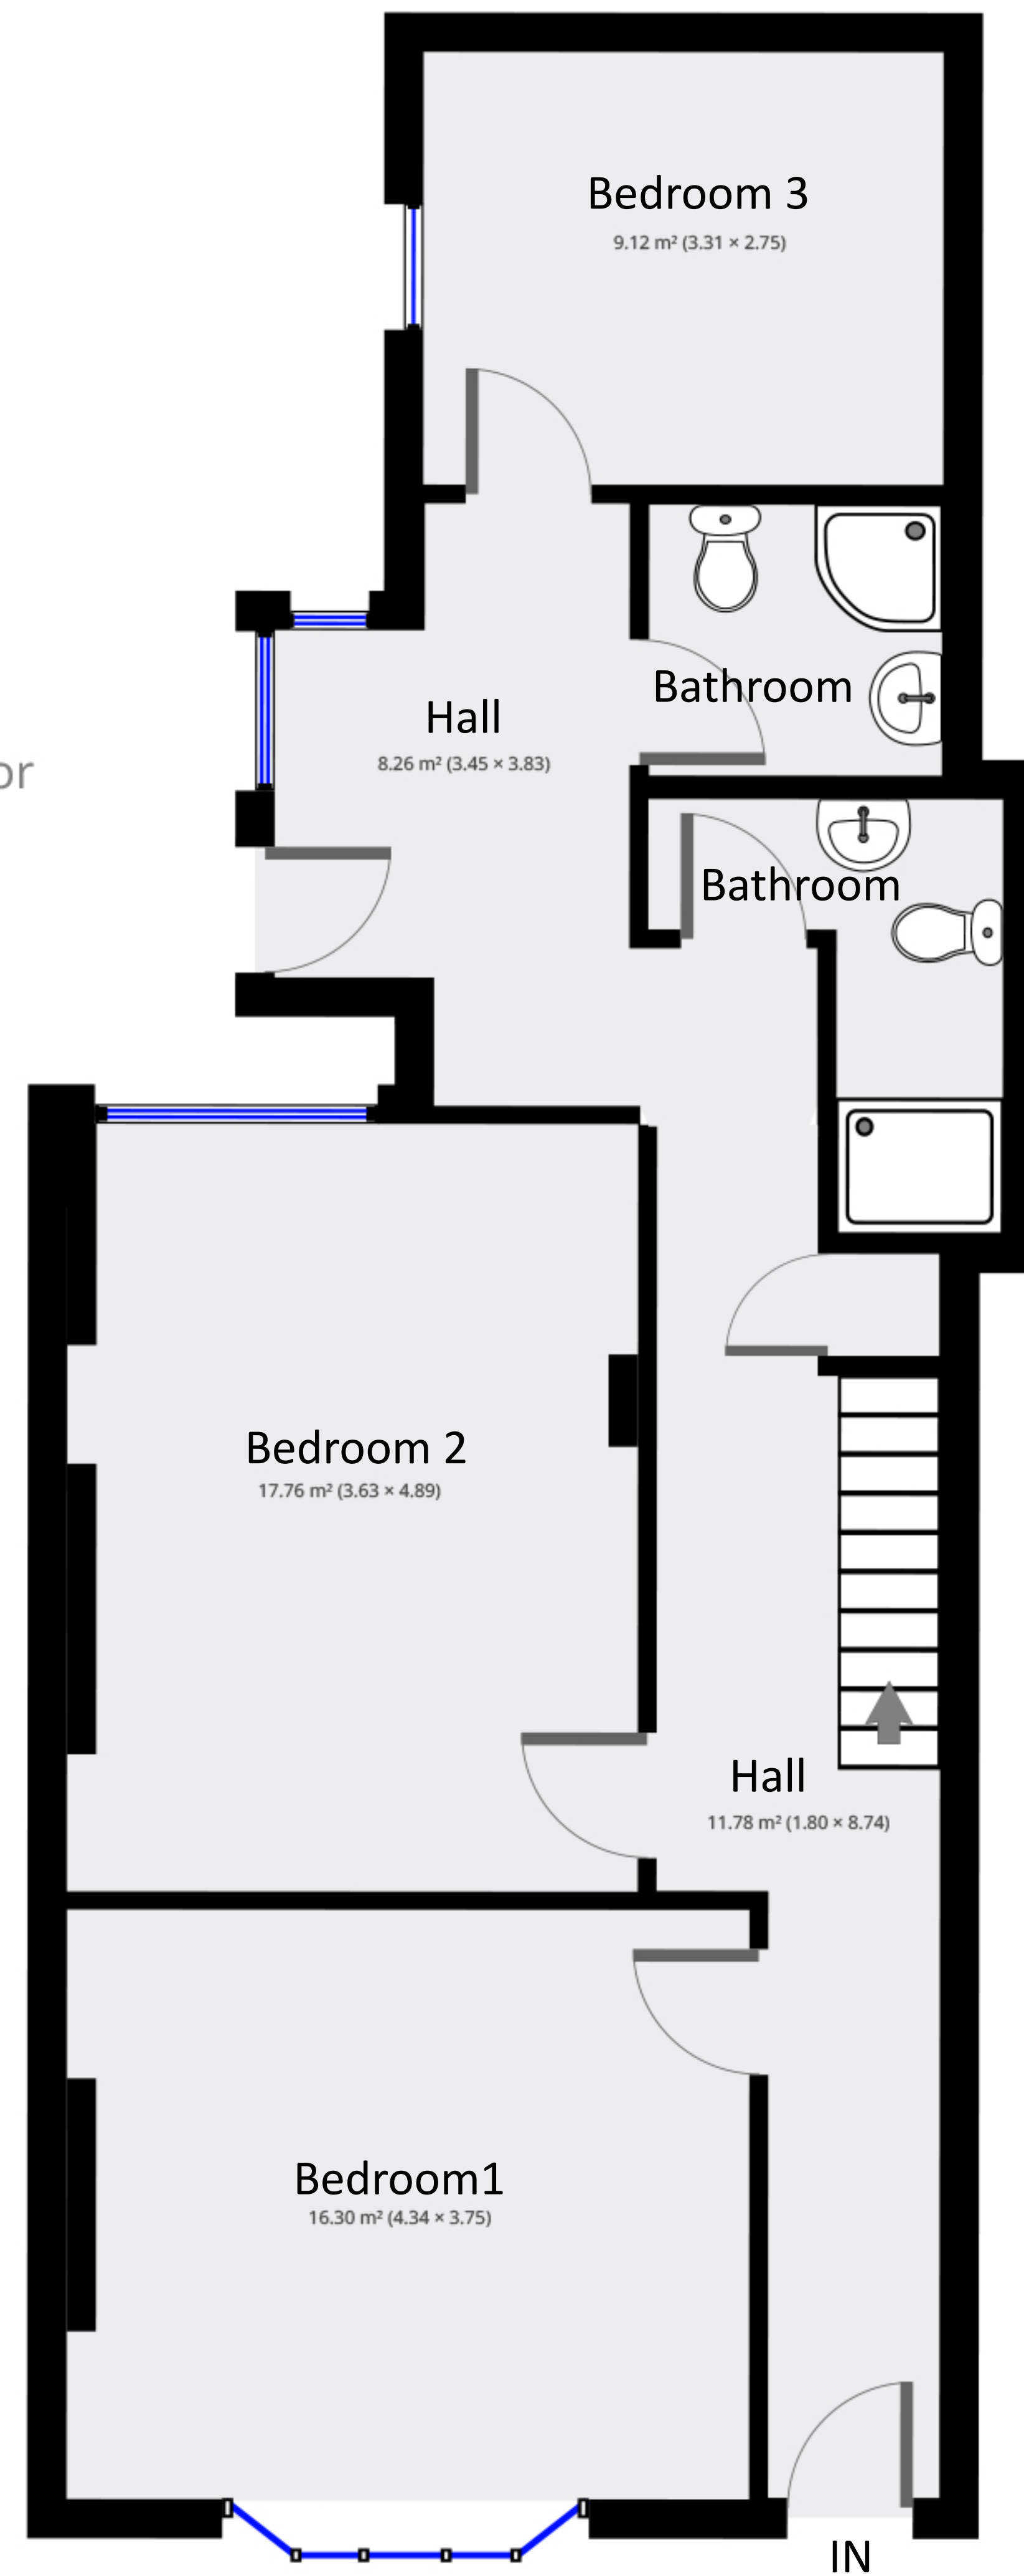

26 Bryn Road

26 Bryn Road SA2 0AR
Swansea

Ground Floor

1st Floor

2nd Floor

Statistics

Area: 166 m²
3 Floors
7 Bedrooms
3.5 Bathrooms