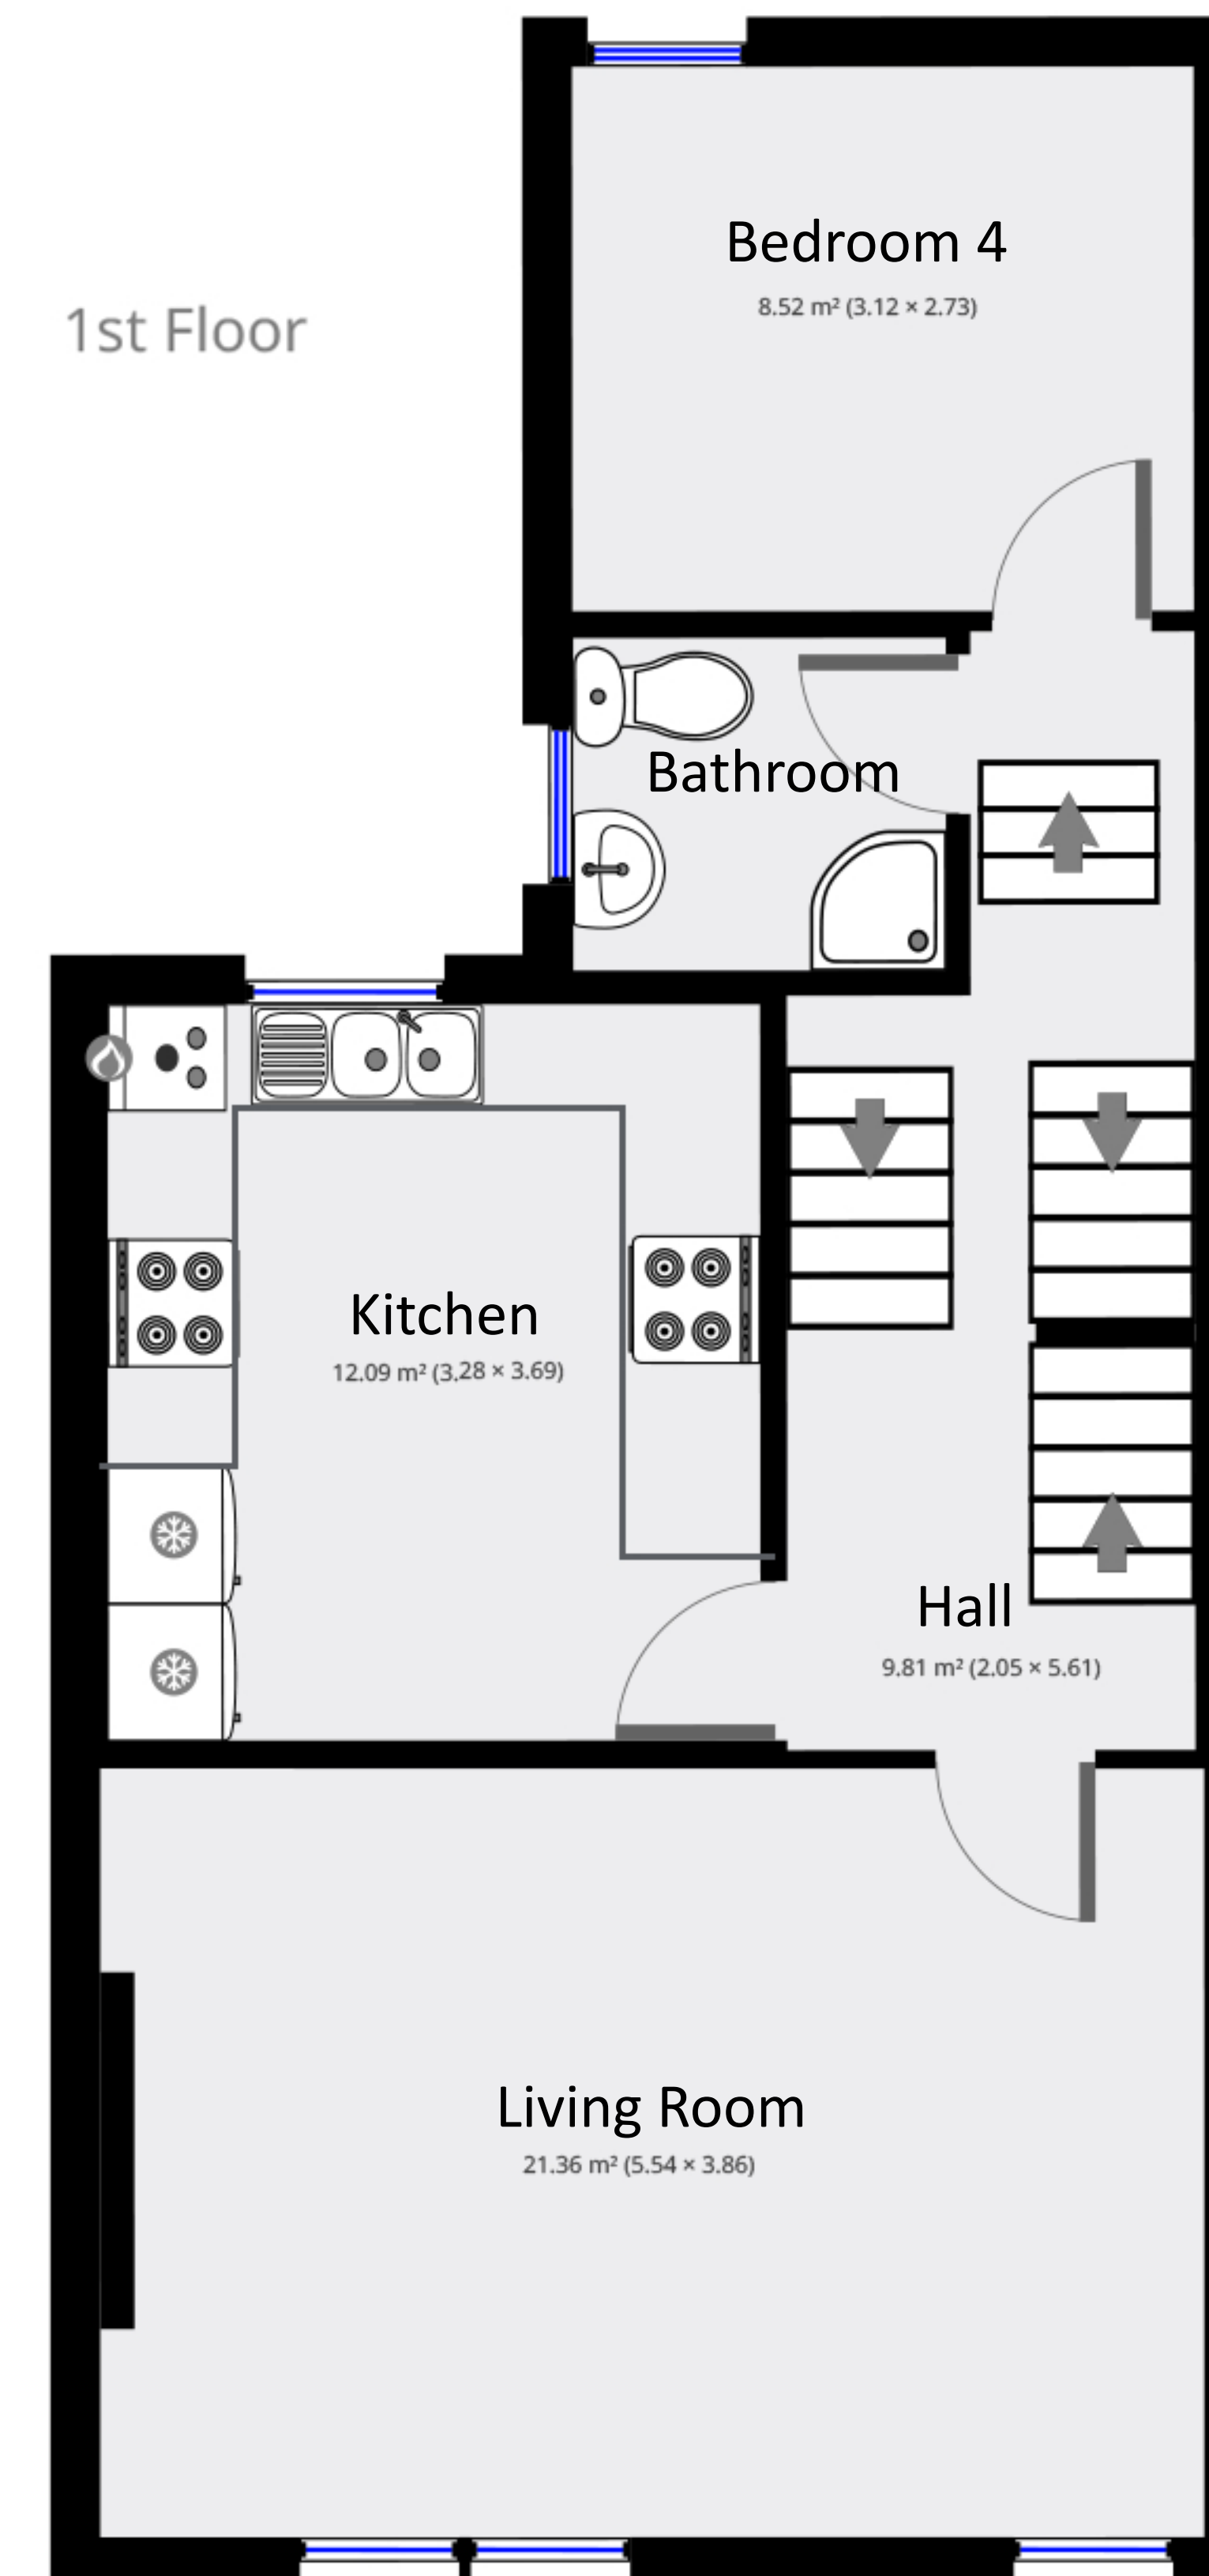

26 Bryn Road

26 Bryn Road SA2 0AR
Swansea

Ground Floor

1st Floor

2nd Floor

Statistics

Area: 166 m²
3 Floors
7 Bedrooms
3.5 Bathrooms