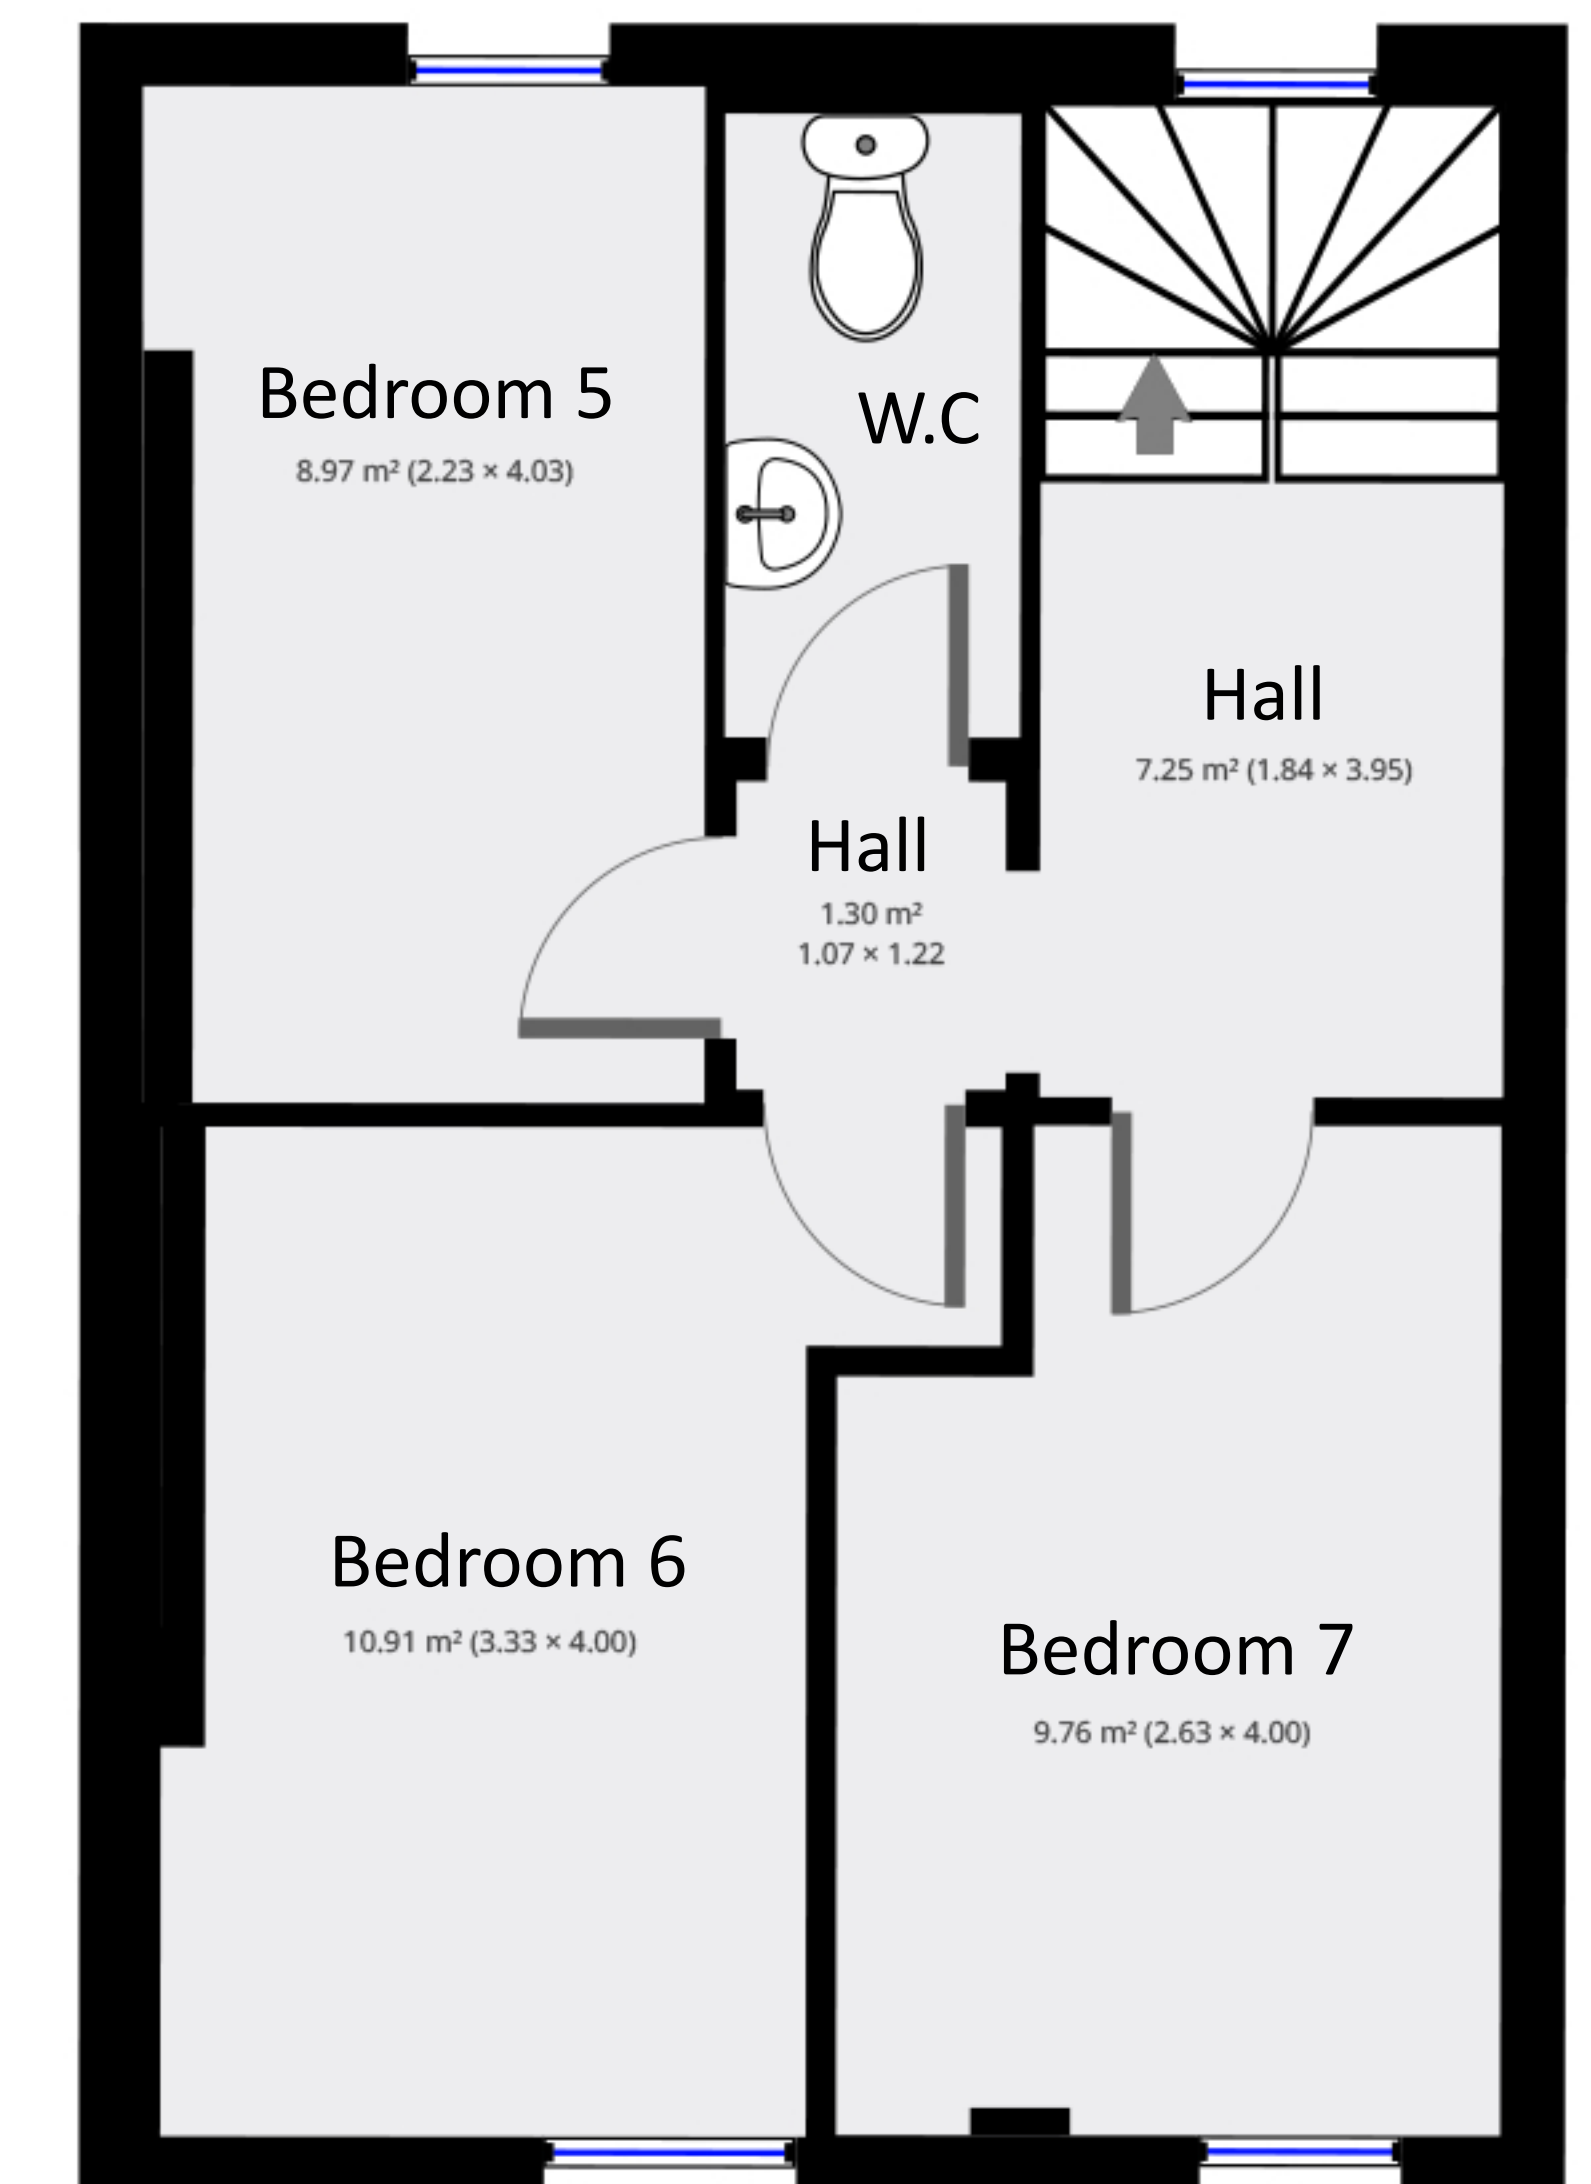

26 Bryn Road

26 Bryn Road SA2 0AR
Swansea

Ground Floor

1st Floor

2nd Floor

Statistics

Area: 166 m²
3 Floors
7 Bedrooms
3.5 Bathrooms