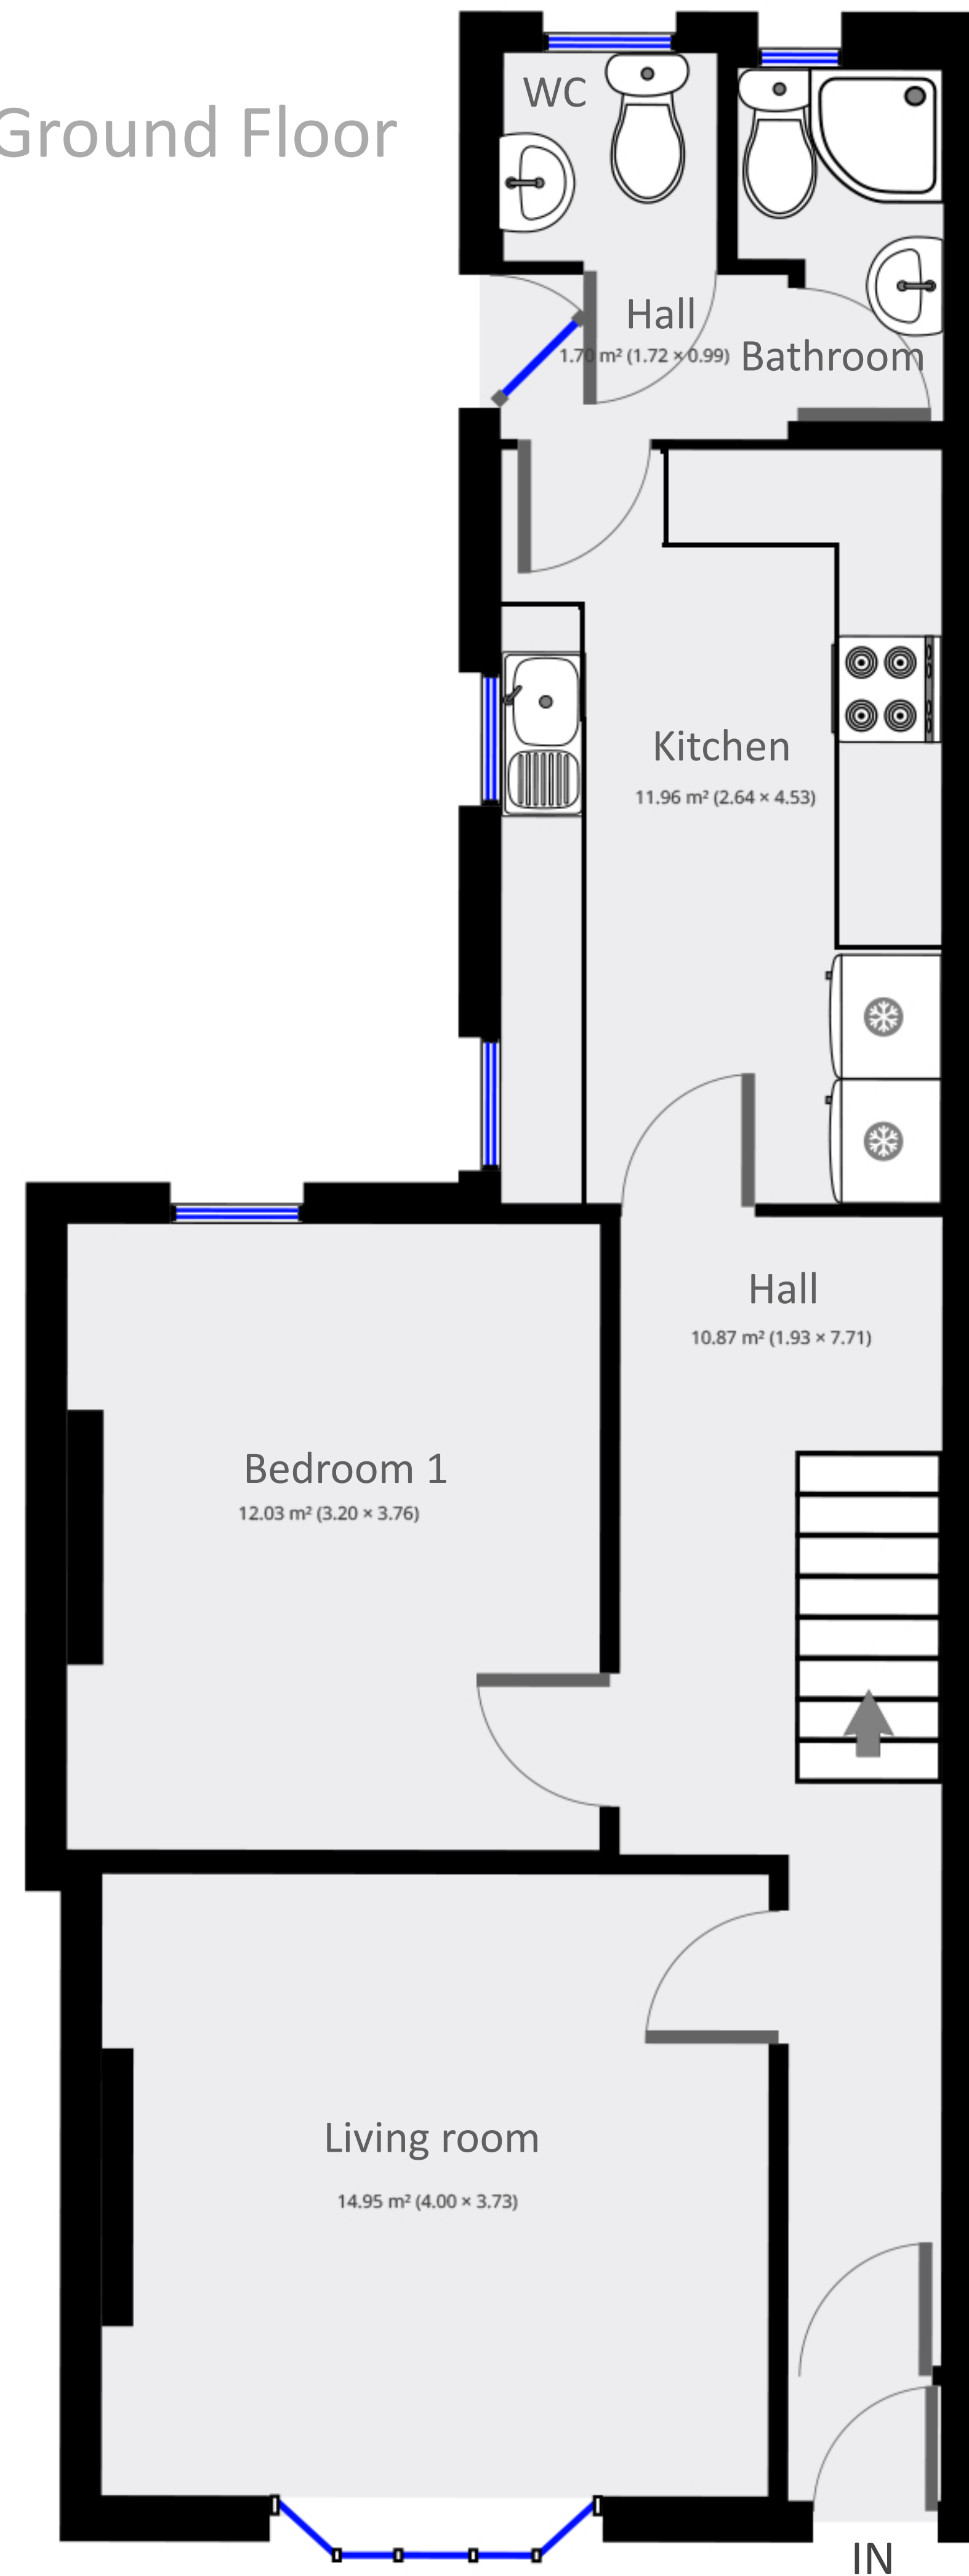

20 Rosehill Terrace

20 Rosehill Terrace
SA1 6JN Swansea

Statistics

Area: 137m²
3 Floors
5 Bedrooms
1 Bathrooms
1 W.C

Ground Floor

1st Floor

2nd Floor