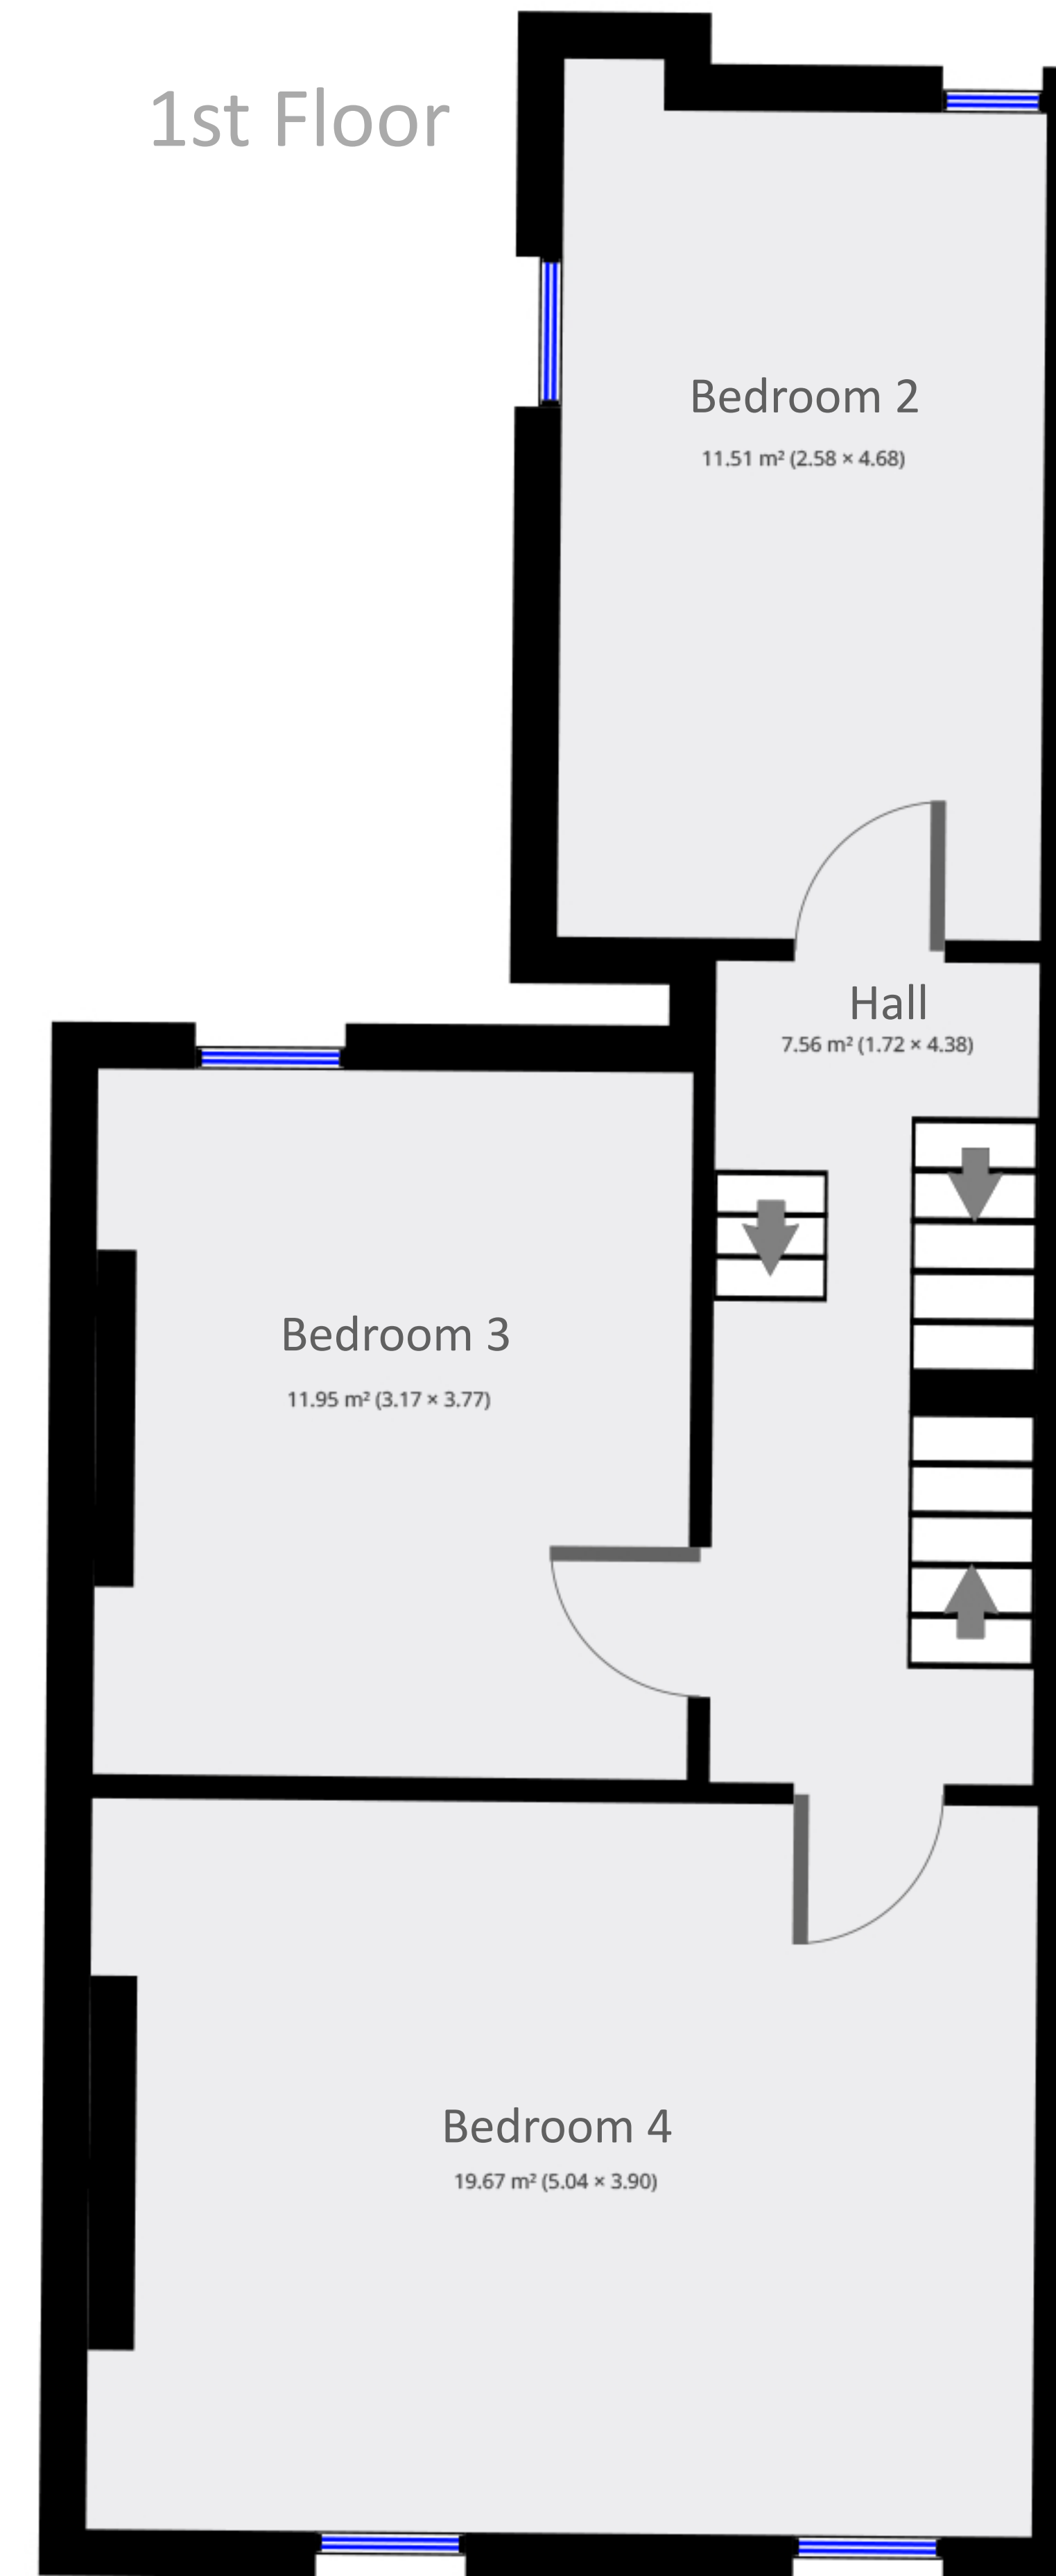

20 Rosehill Terrace

20 Rosehill Terrace
SA1 6JN Swansea

Statistics

Area: 137m²
3 Floors
5 Bedrooms
1 Bathrooms
1 W.C

Ground Floor

1st Floor

2nd Floor