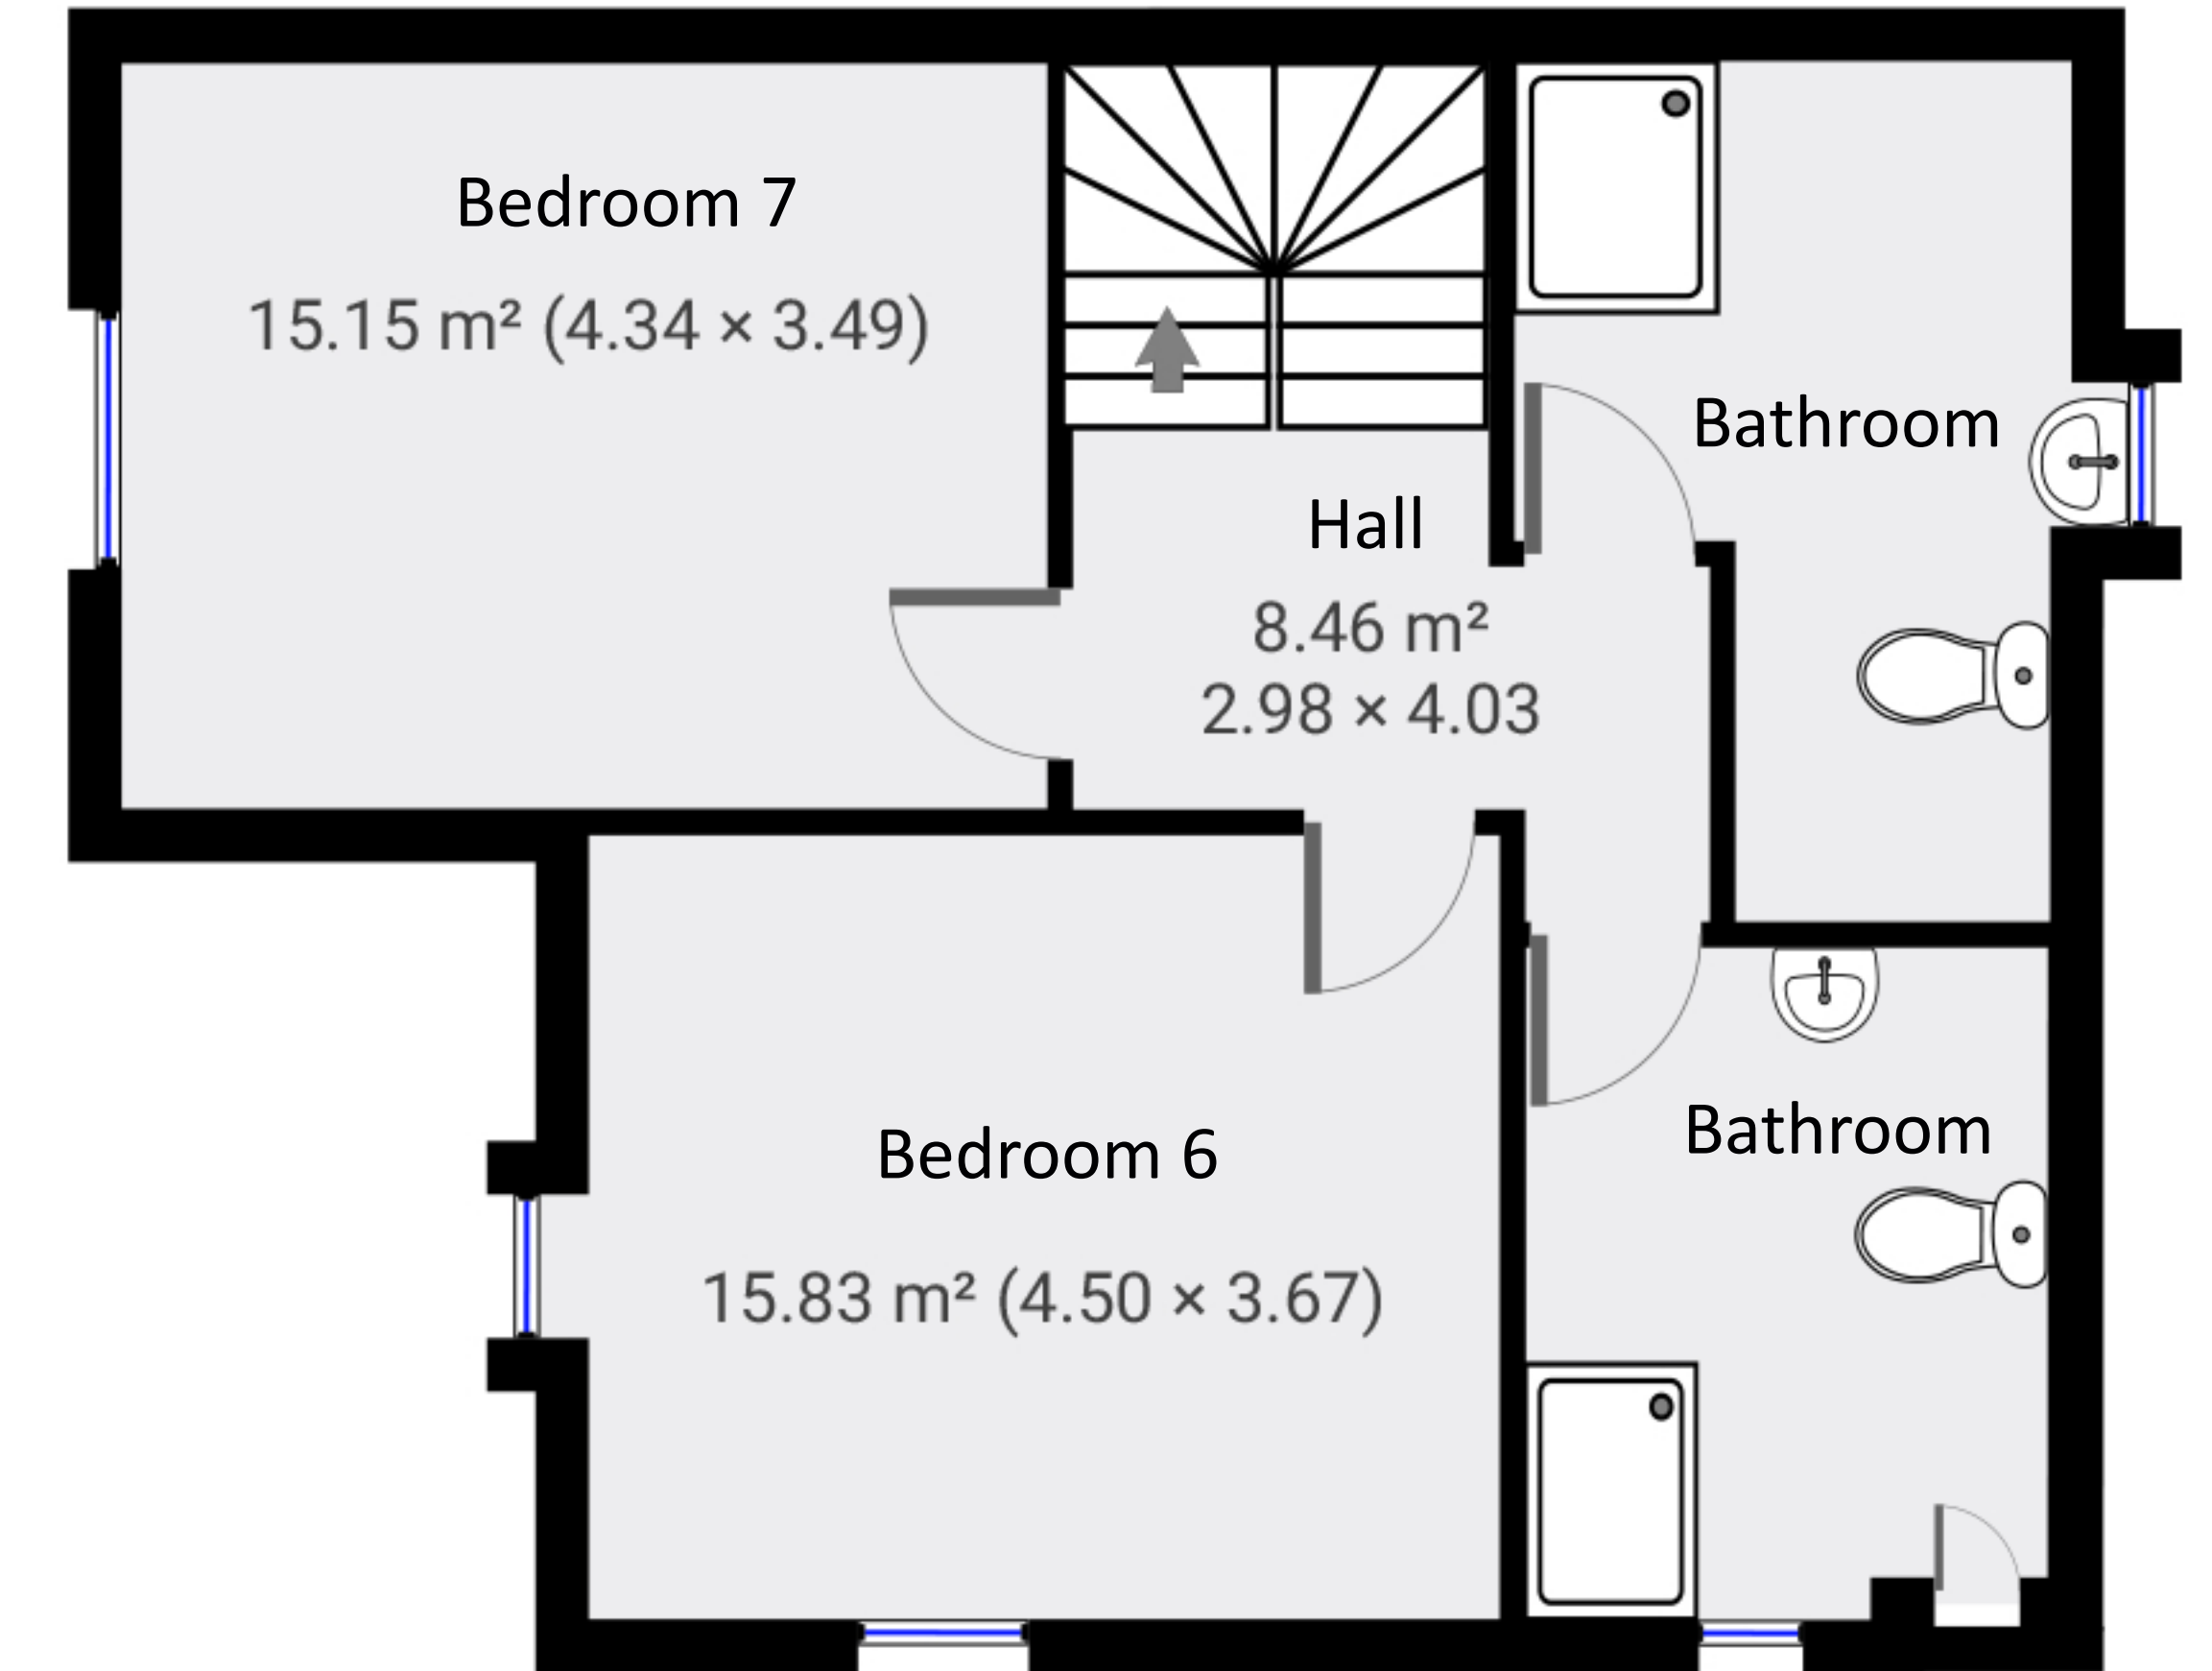

139 Bryn Road

139 Bryn Road
Swansea SA20UA

Ground Floor

2nd Floor

1st Floor

Statistics

Area: 195 m²
3 Floors
7 Bedrooms
4 Bathrooms