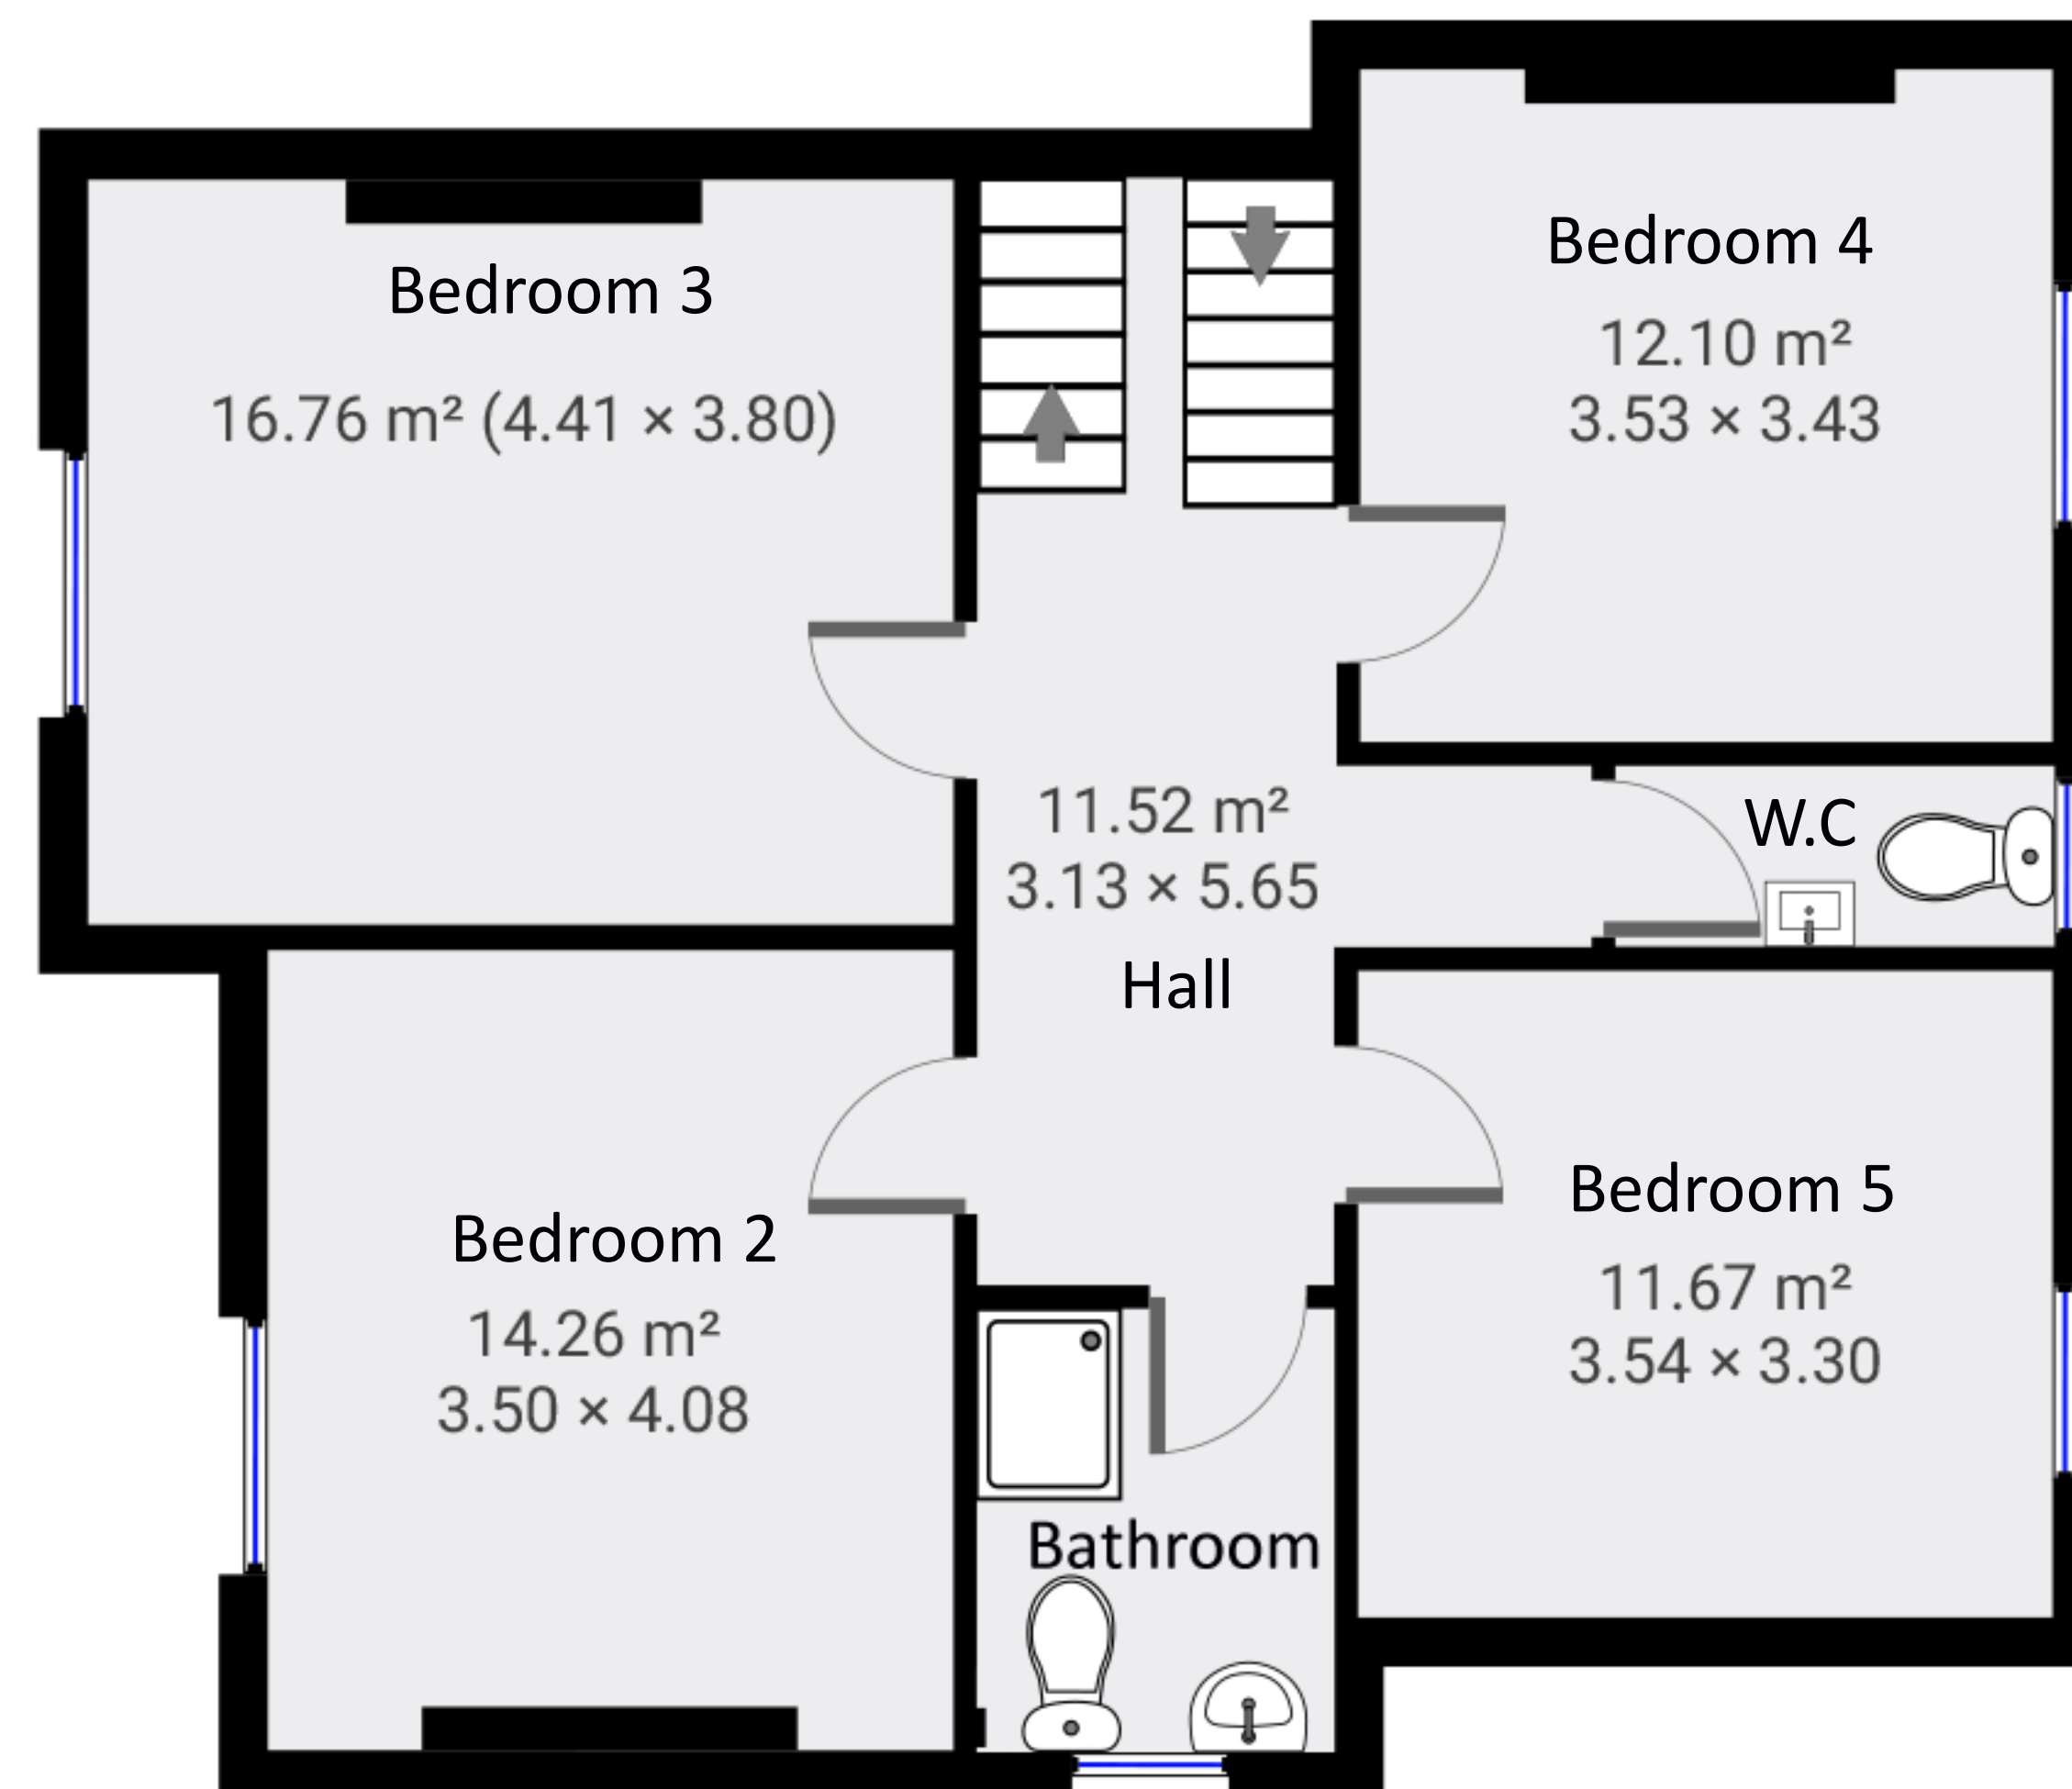

139 Bryn Road

139 Bryn Road
Swansea SA20UA

Ground Floor

2nd Floor

1st Floor

Statistics

Area: 195 m²
3 Floors
7 Bedrooms
4 Bathrooms