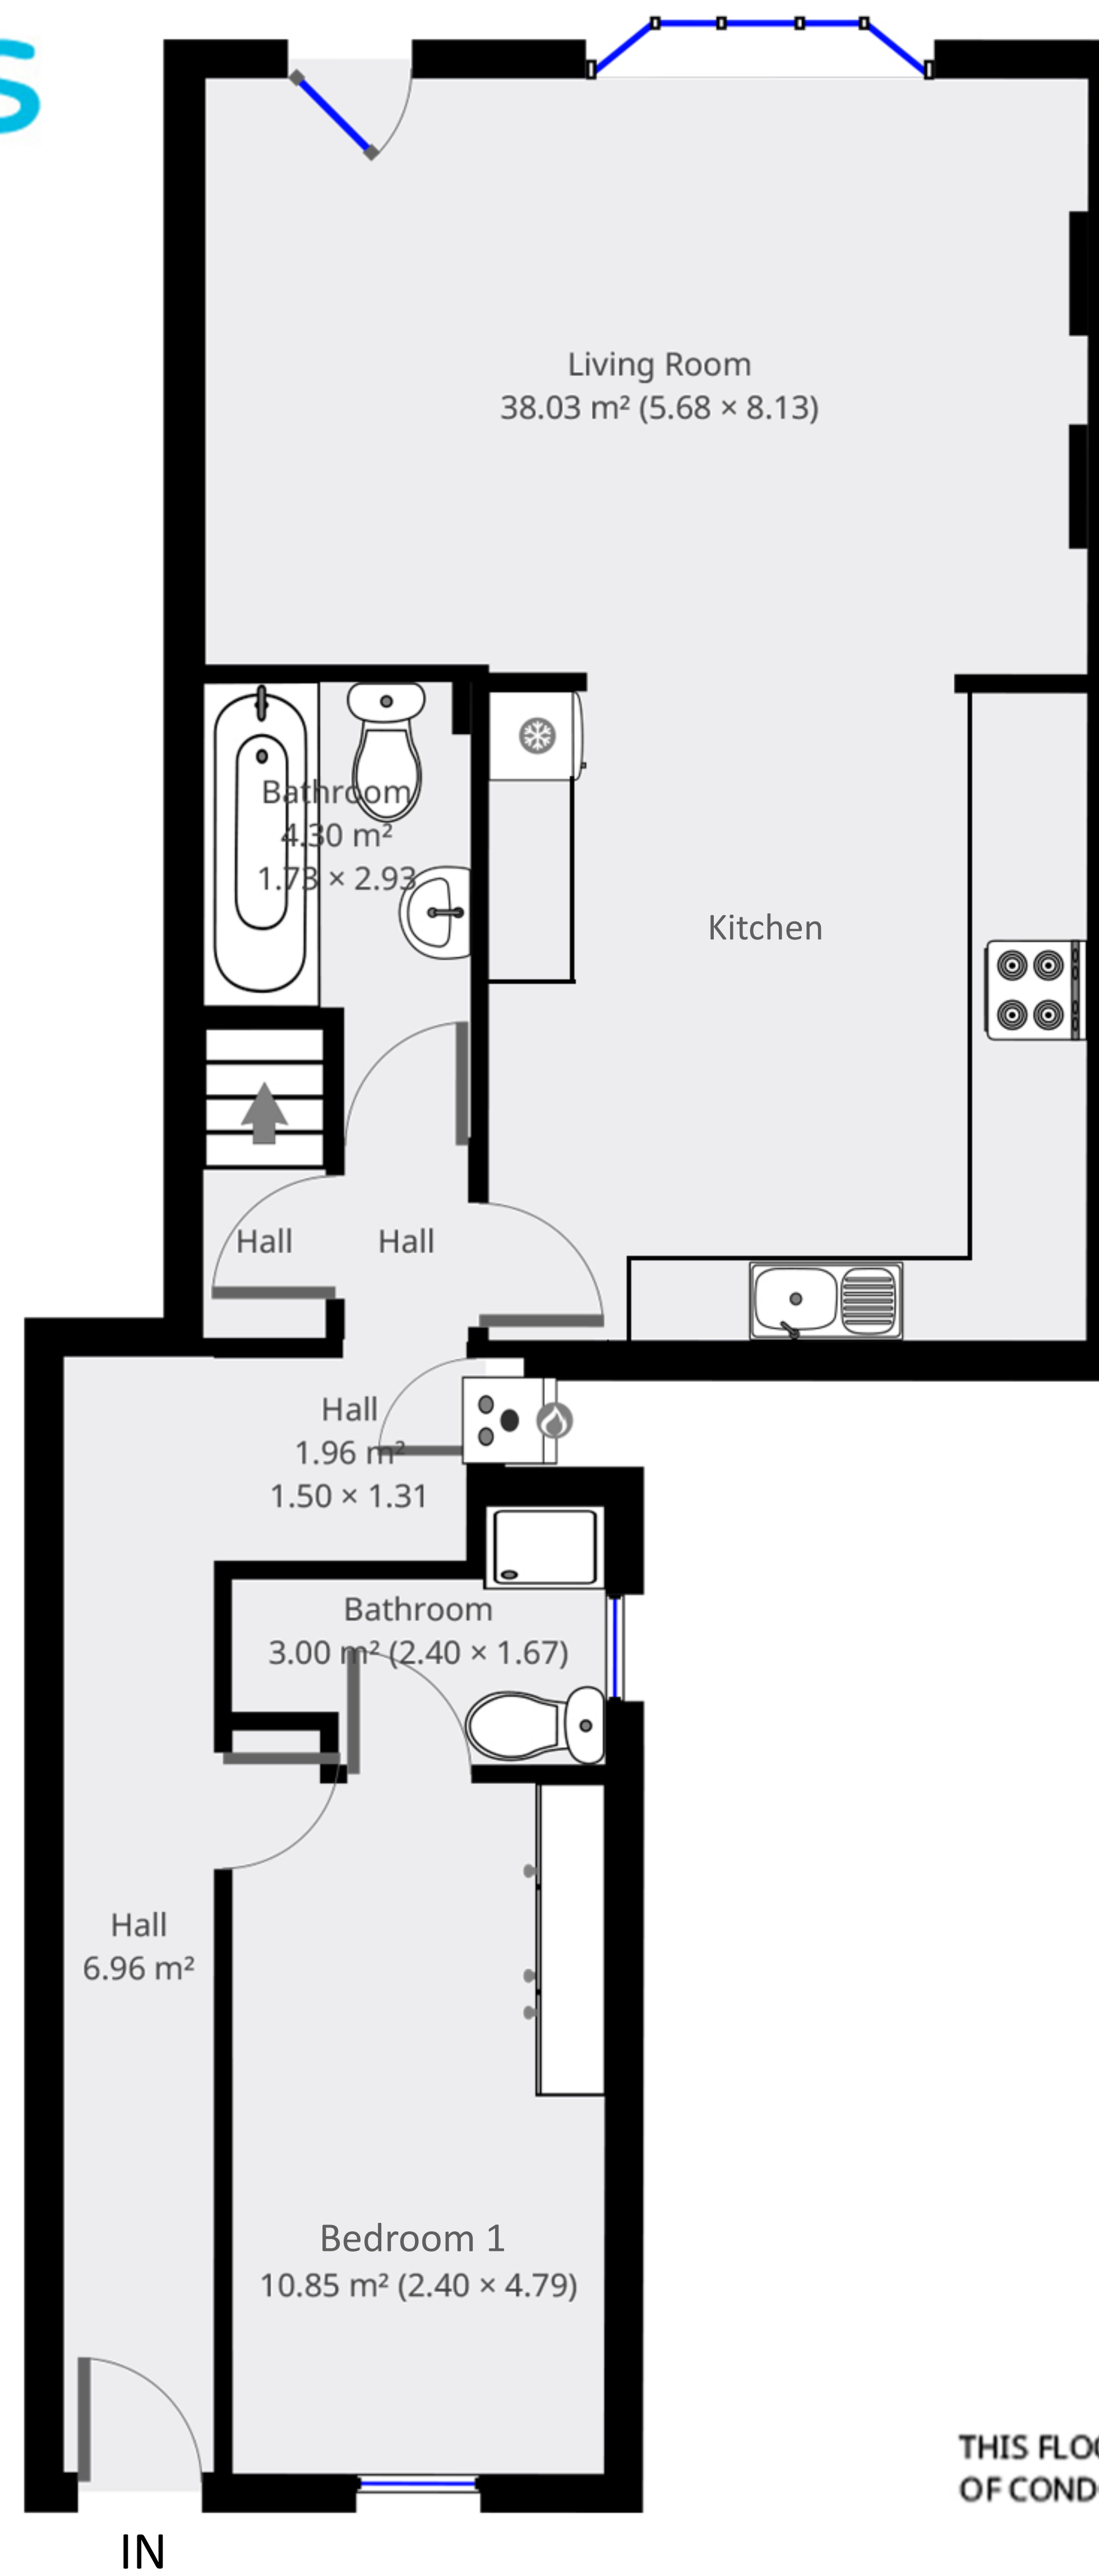

## 120A Bryn Road

120A Bryn Road  
SA2 0AT Swansea

### Statistics

Area: 84 m<sup>2</sup>  
2 Floors  
2 Bedrooms  
2 Bathrooms

Ground Floor

1st Floor