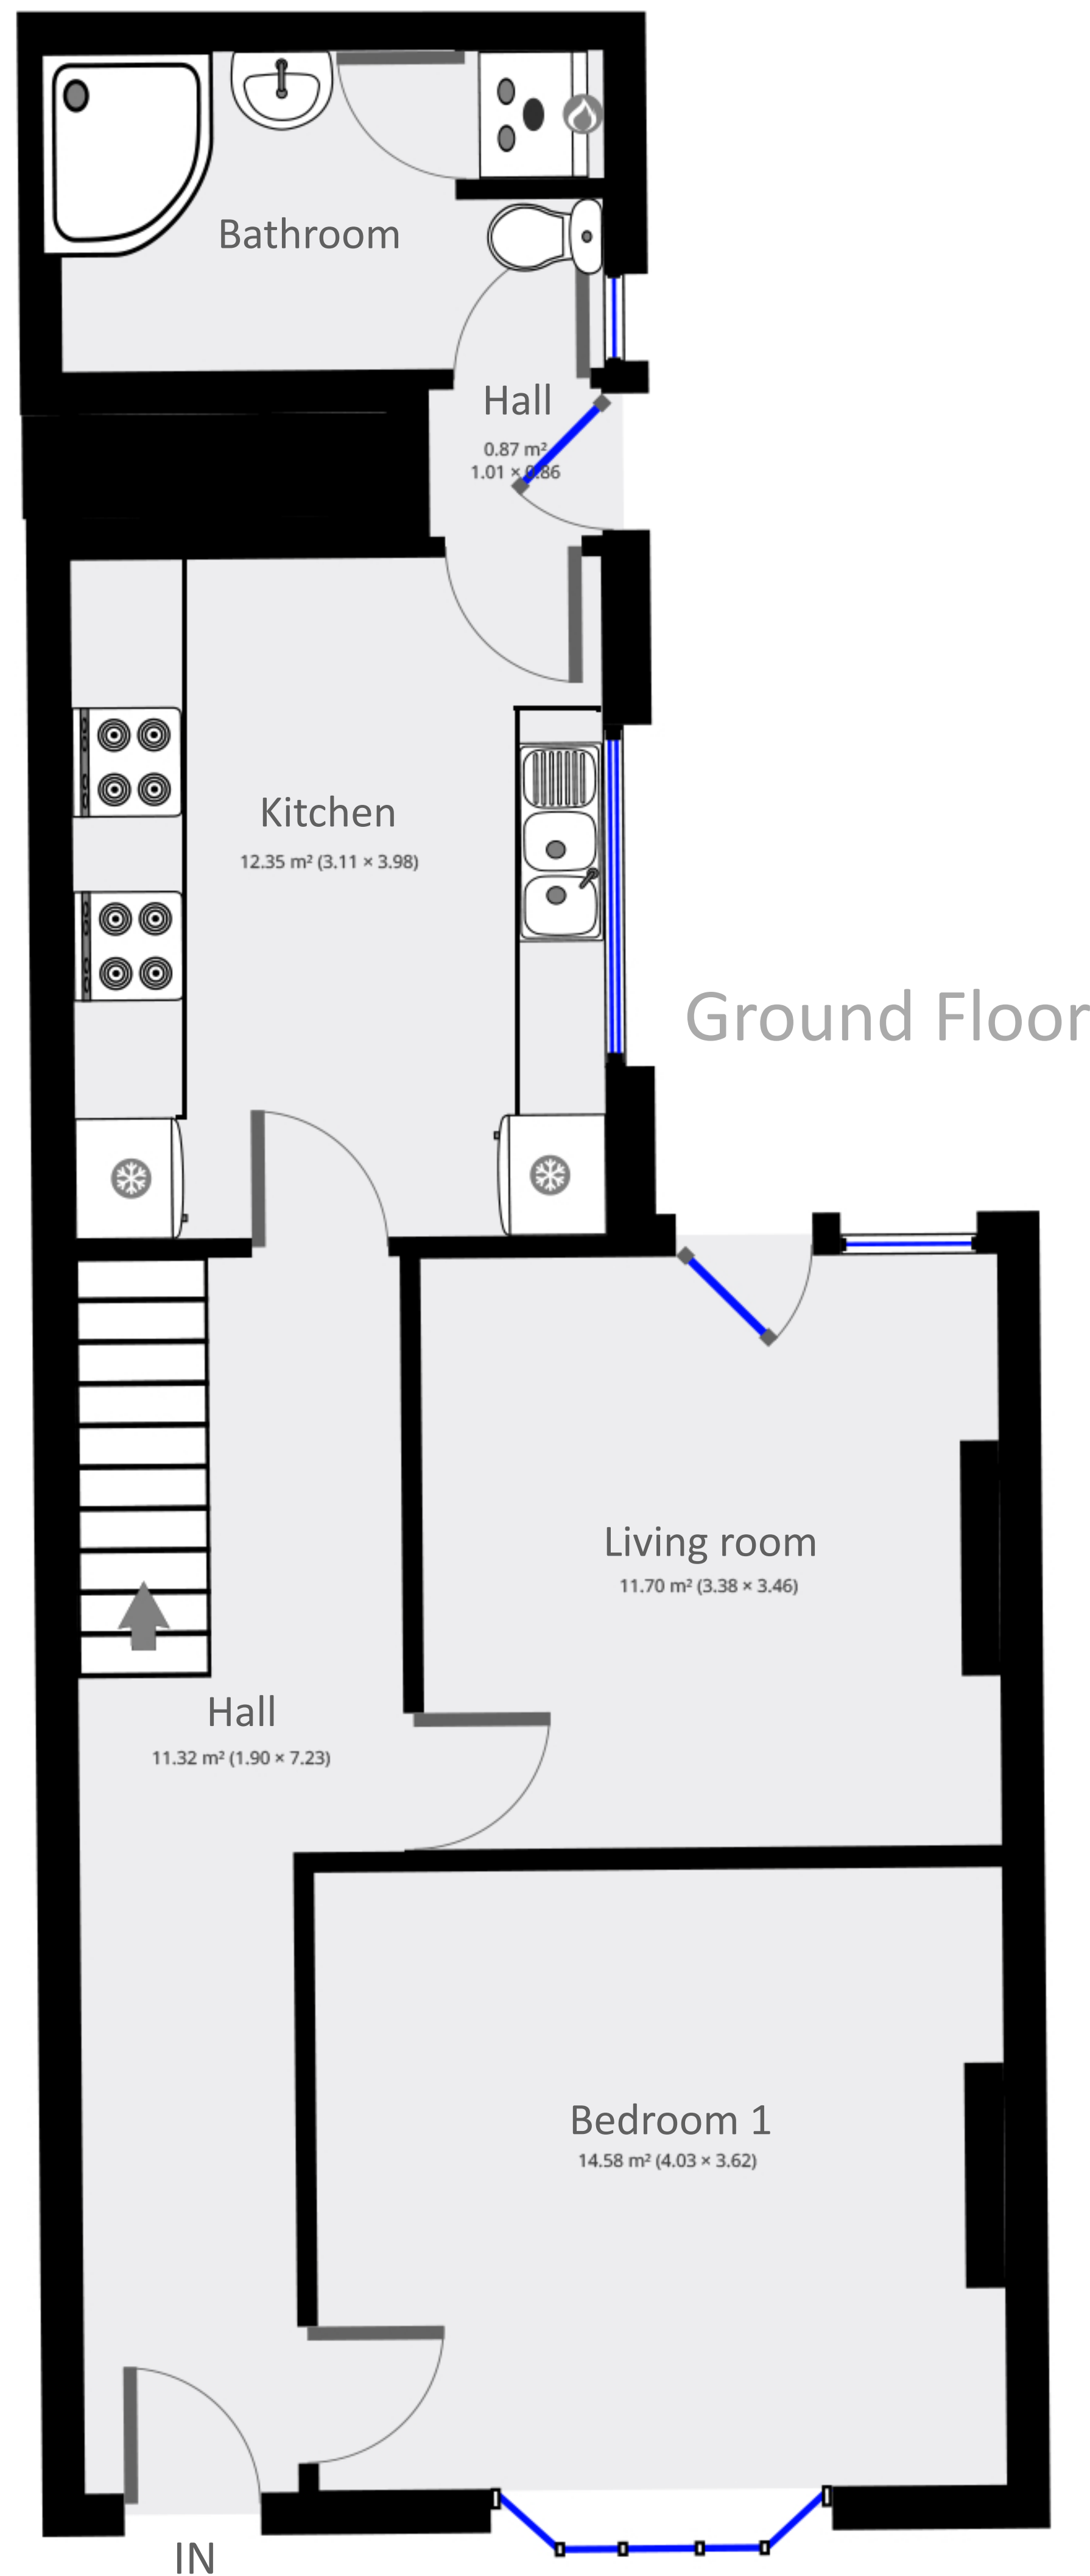

100 King Edward's Road

100 King Edward's Road
SA1 4LU Swansea

1st Floor

2nd Floor

Statistics

Area: 149 m²
3 Floors
6 Bedrooms
3 Bathrooms