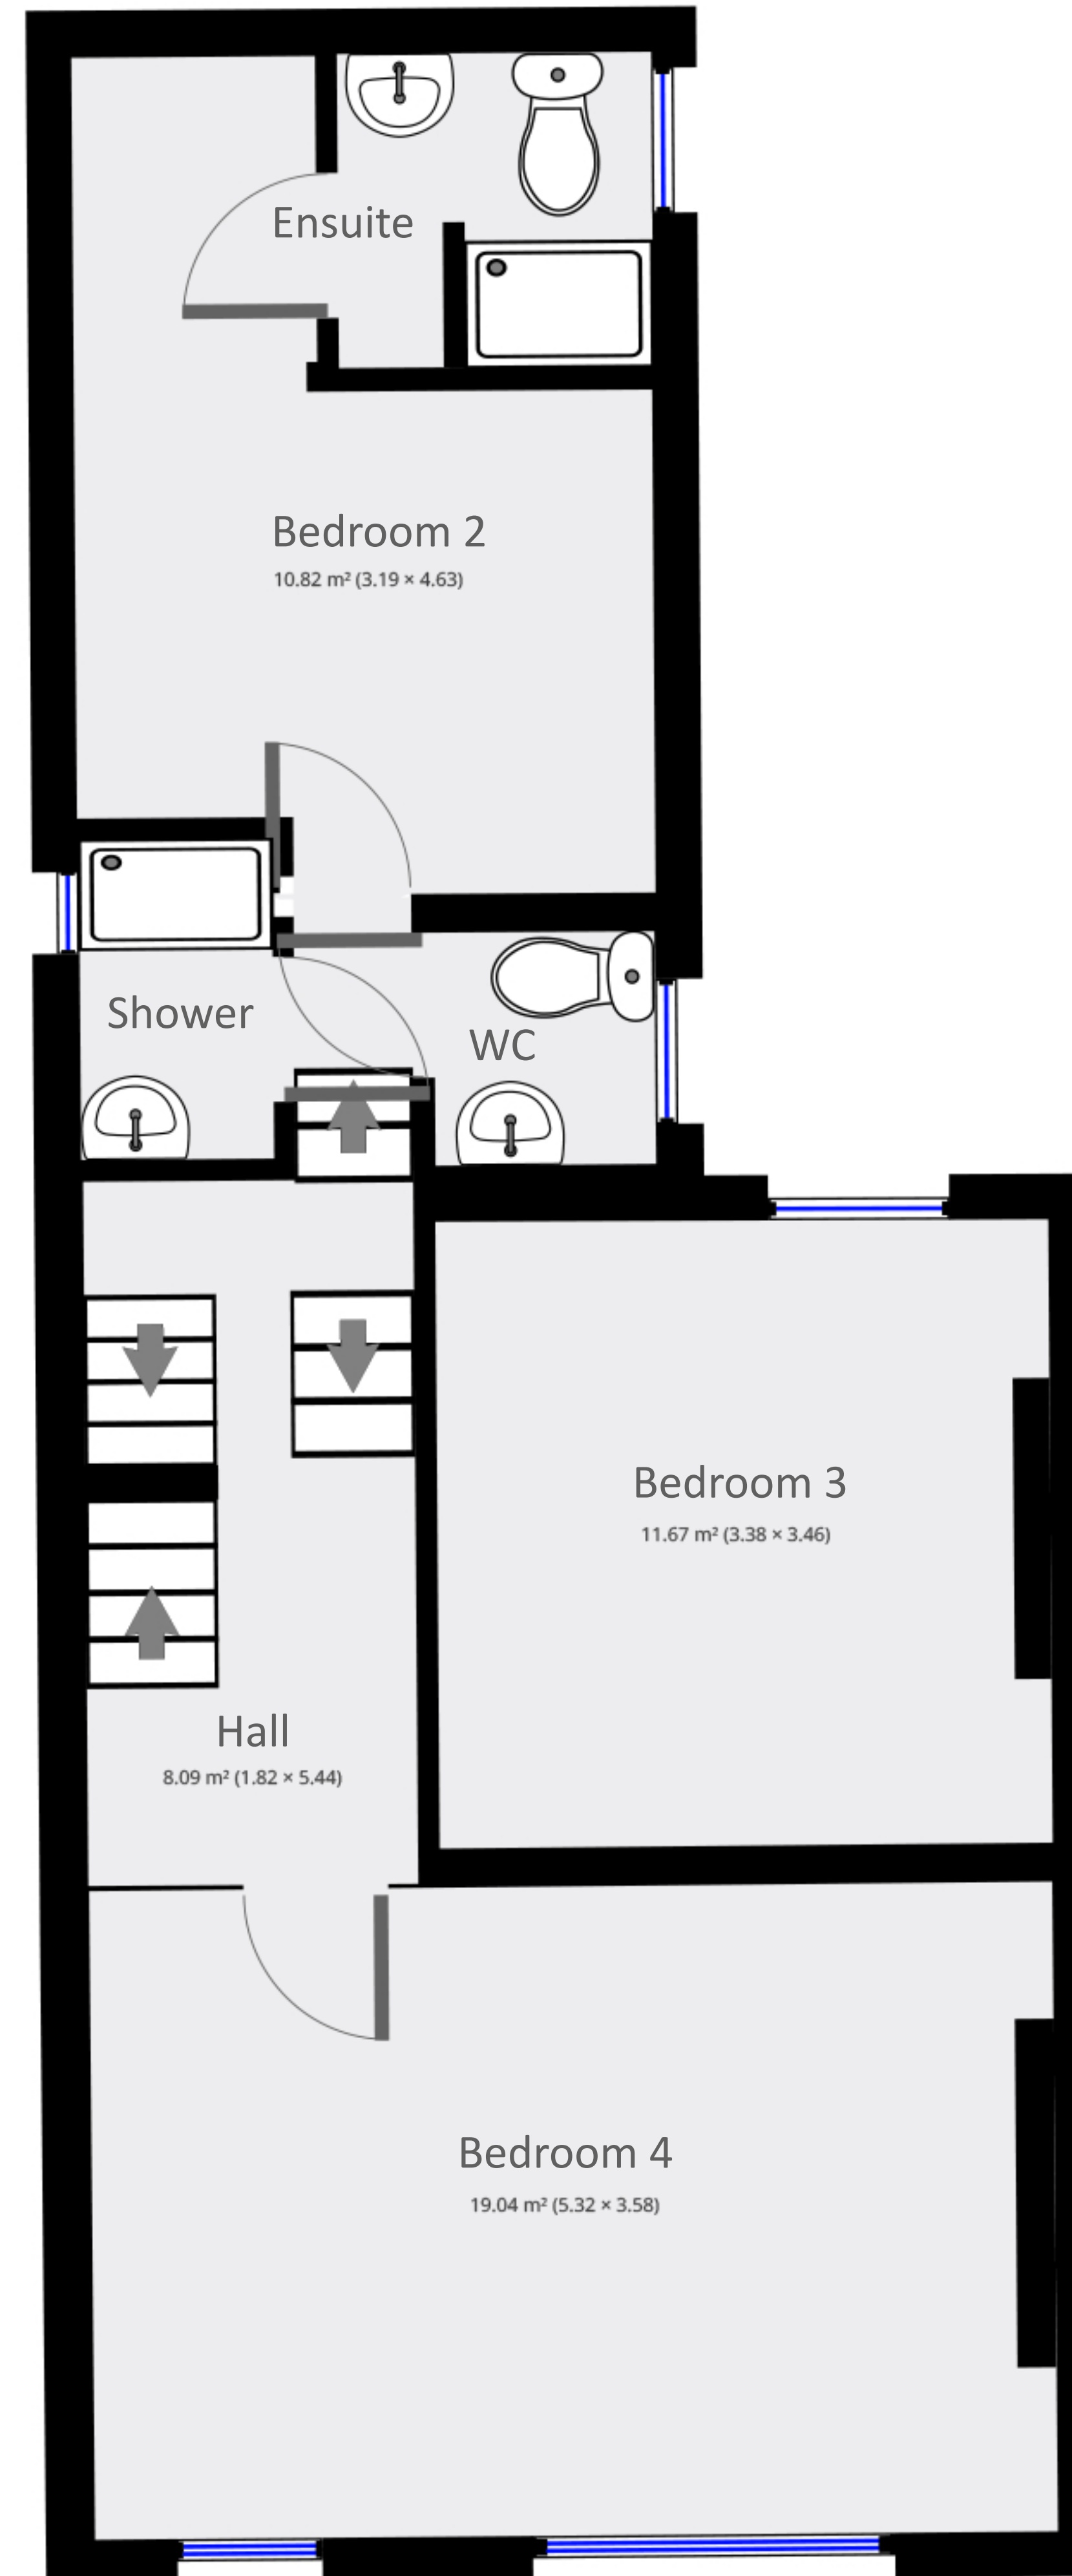

100 King Edward's Road

100 King Edward's Road
SA1 4LU Swansea

1st Floor

2nd Floor

Statistics

Area: 149 m²
3 Floors
6 Bedrooms
3 Bathrooms