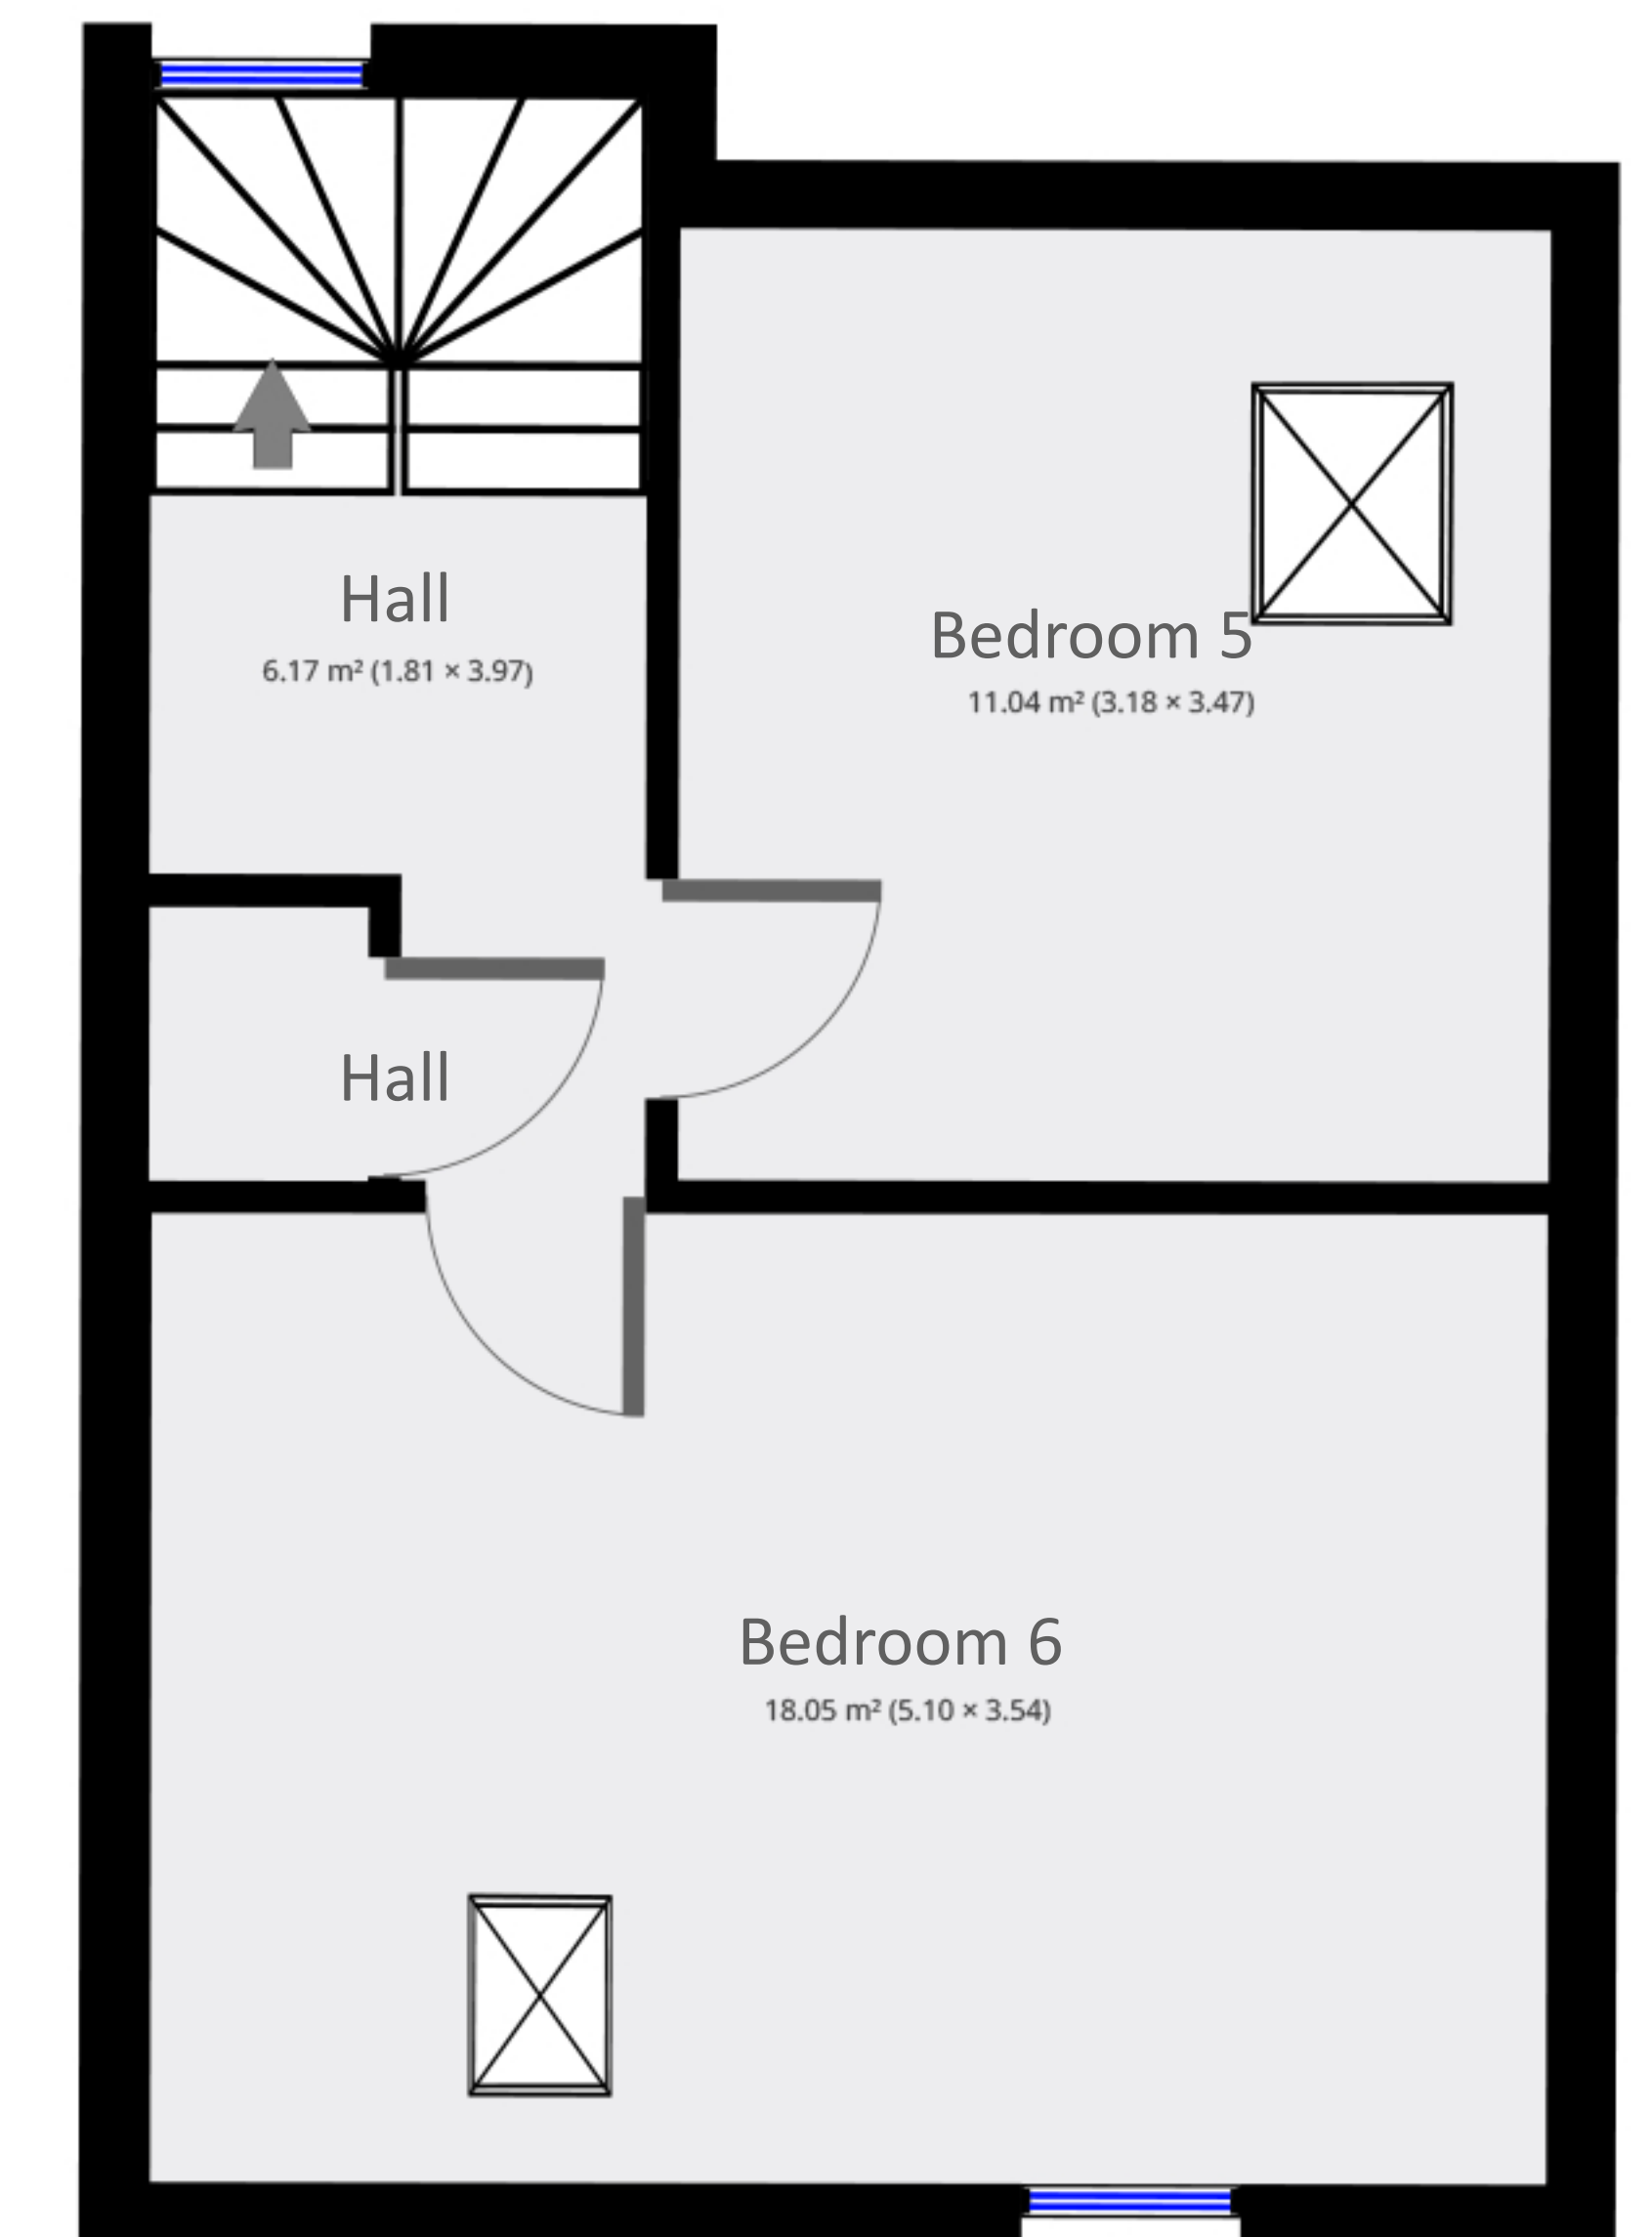

100 King Edward's Road

100 King Edward's Road
SA1 4LU Swansea

1st Floor

2nd Floor

Statistics

Area: 149 m²
3 Floors
6 Bedrooms
3 Bathrooms