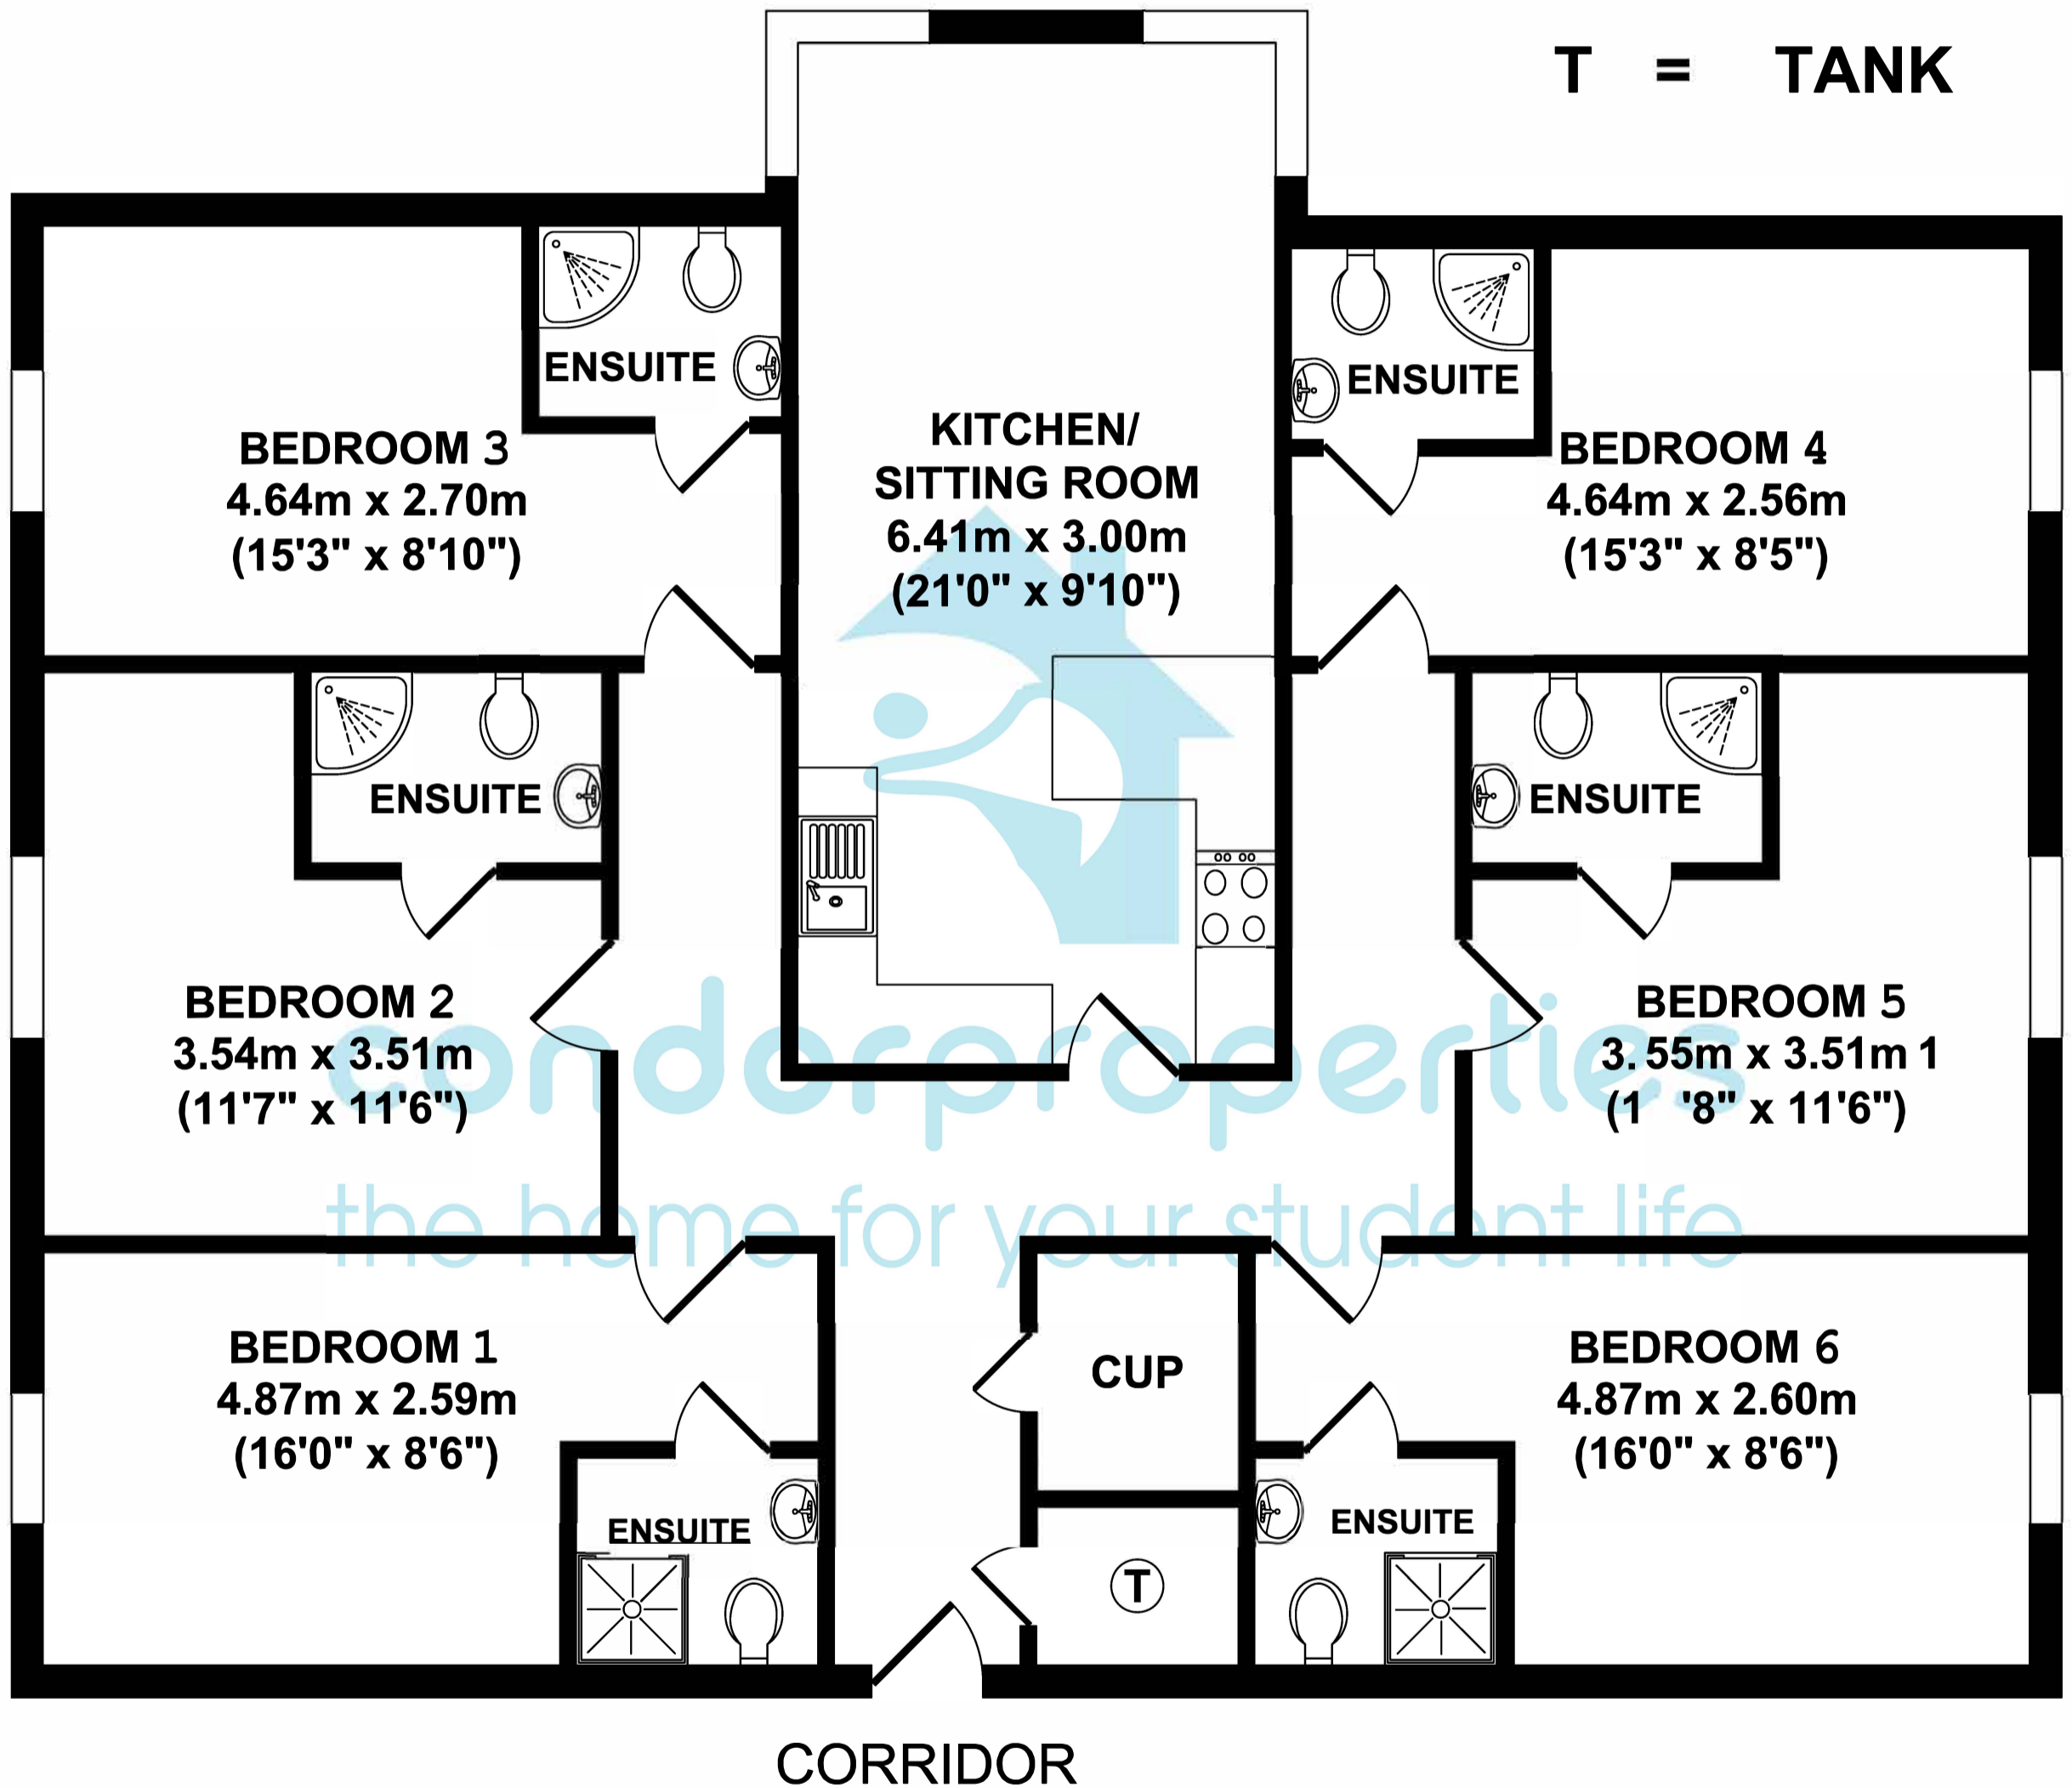

The Hayes Apartments

Flat 7

KEY:

T = TANK

Whilst every attempt has been made to ensure the accuracy of the floor plan contained here, measurements of doors, windows, rooms and any other items are approximate and no responsibility is taken for any error, omission, or mis-statement. This plan is for illustrative purposes only and should be used as such by any prospective purchaser. The services systems and appliance shown have not been tested and no guarantee as to their operability or efficiency can be given.