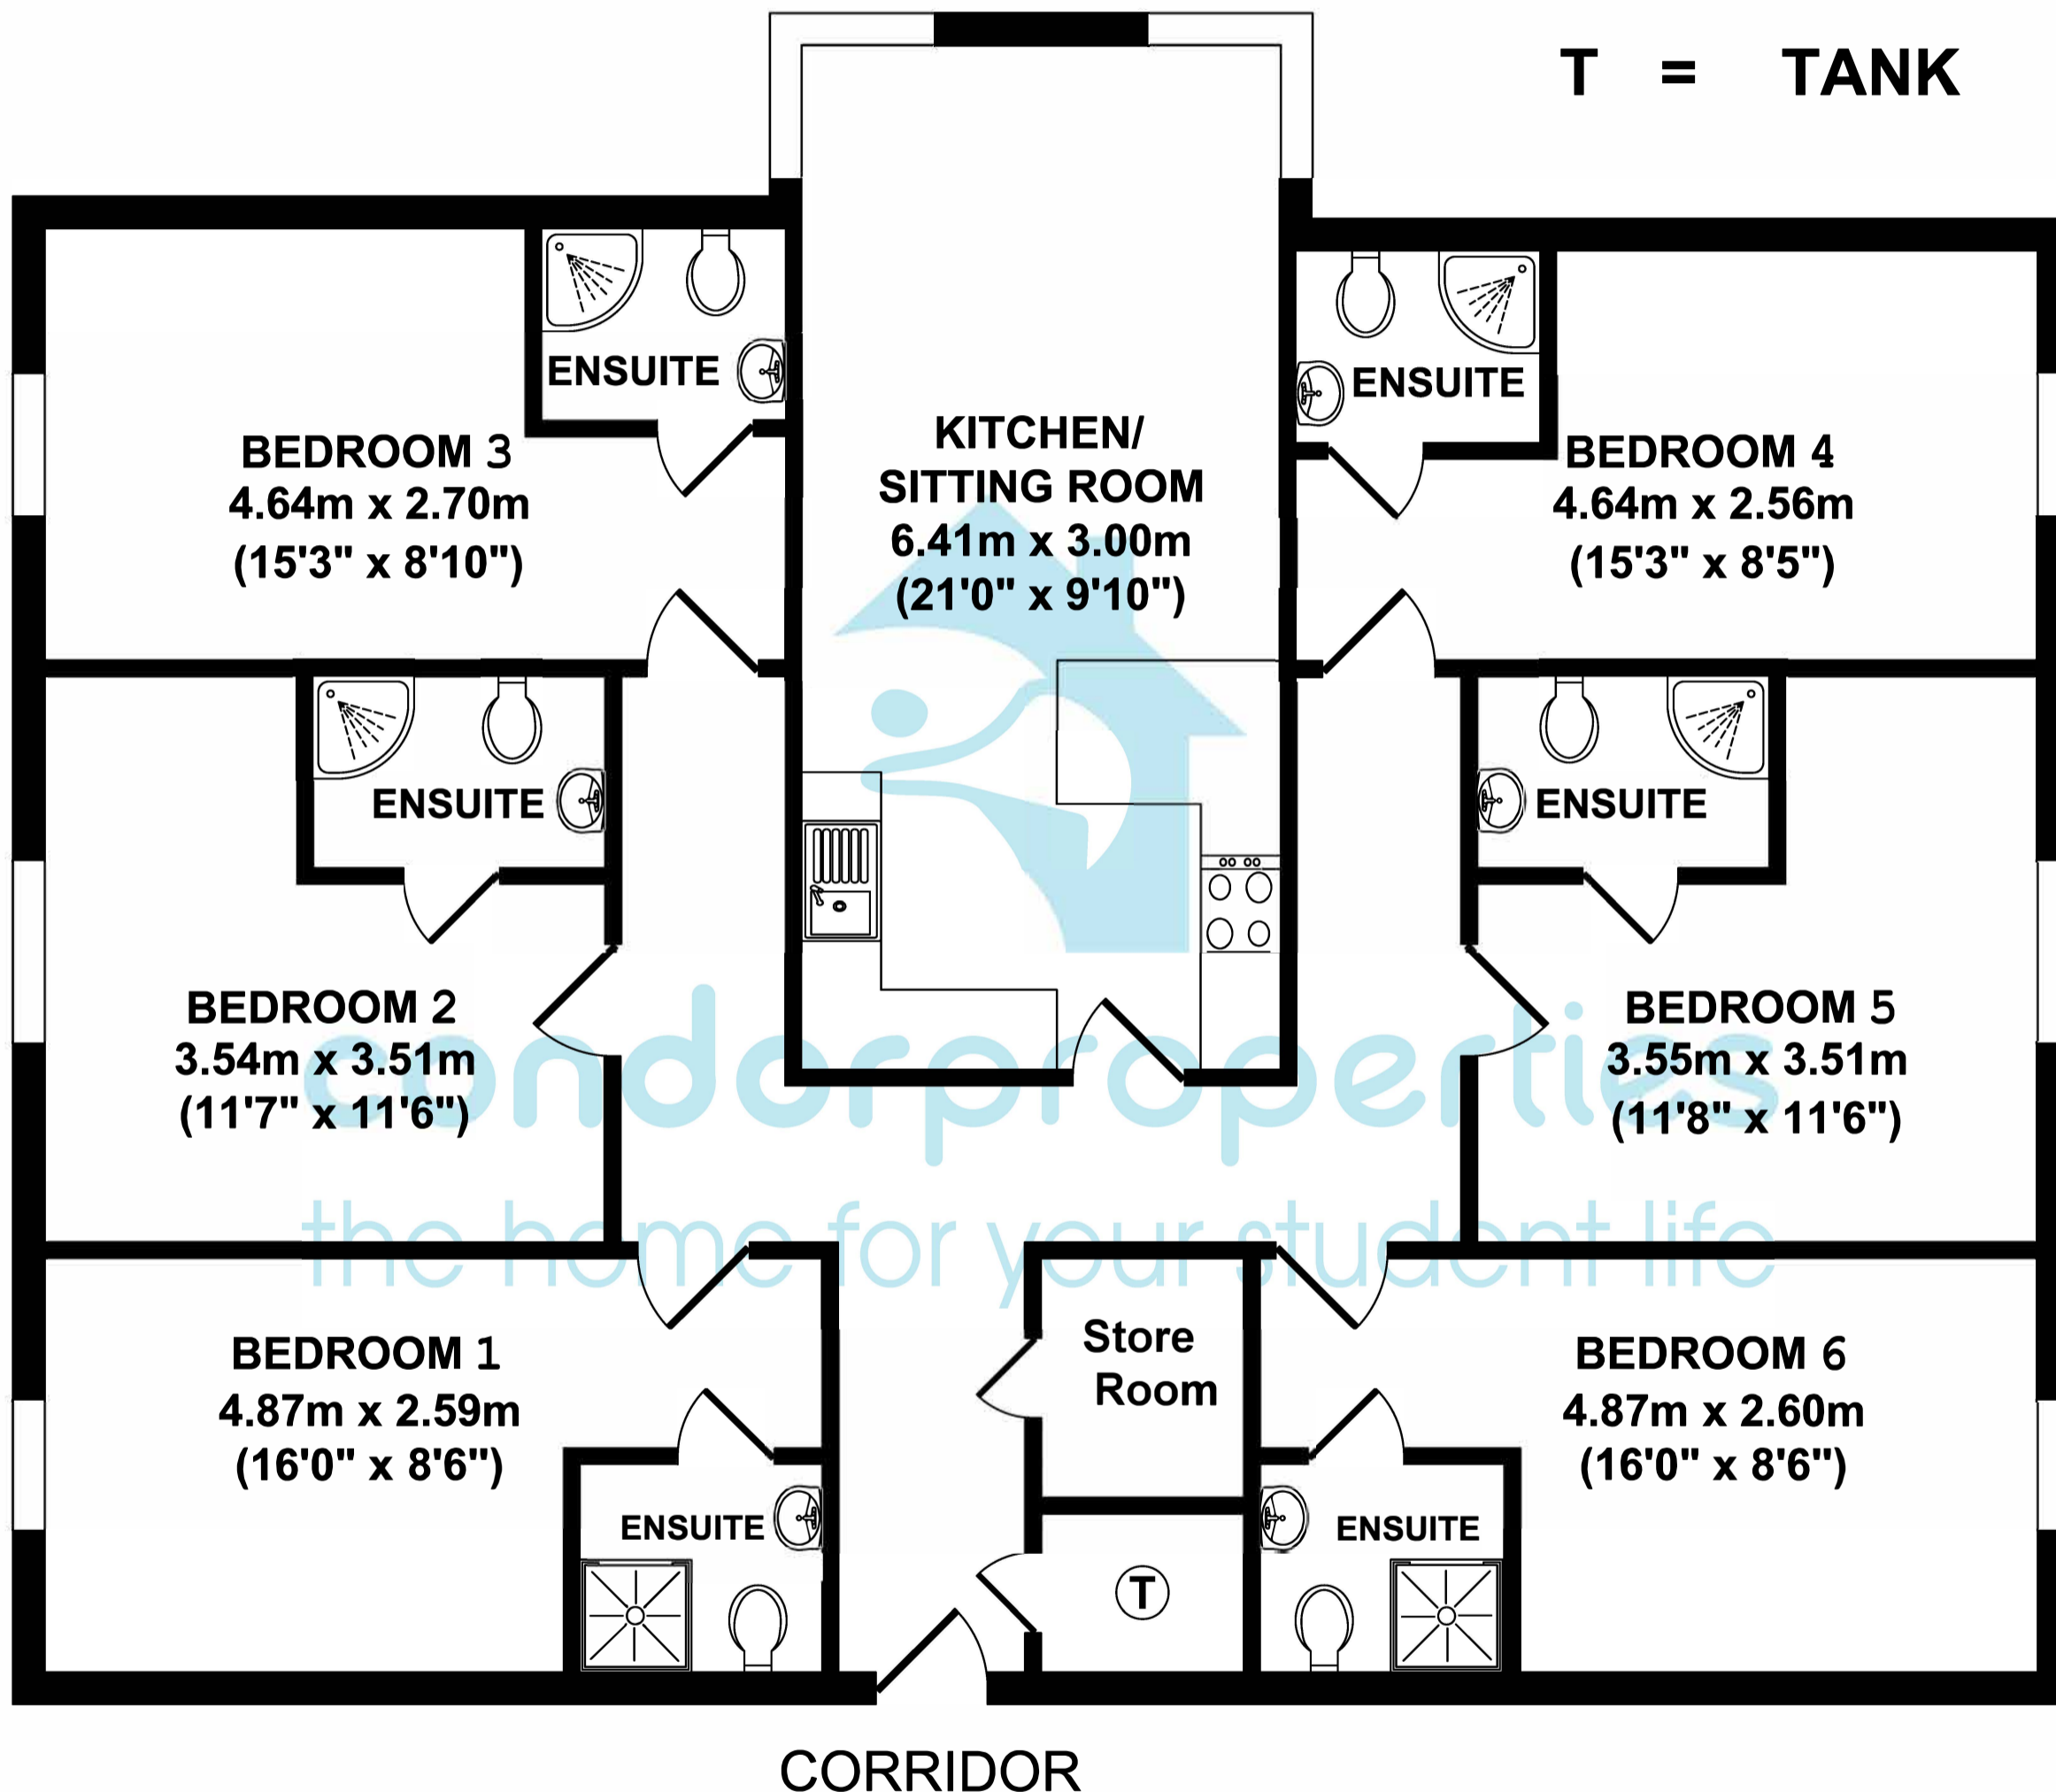

The Hayes Apartments

Flat 6

KEY:

T = TANK

Whilst every attempt has been made to ensure the accuracy of the floor plan contained here, measurements of doors, windows, rooms and any other items are approximate and no responsibility is taken for any error, omission, or mis-statement. This plan is for illustrative purposes only and should be used as such by any prospective purchaser. The services systems and appliance shown have not been tested and no guarantee as to their operability or efficiency can be given.