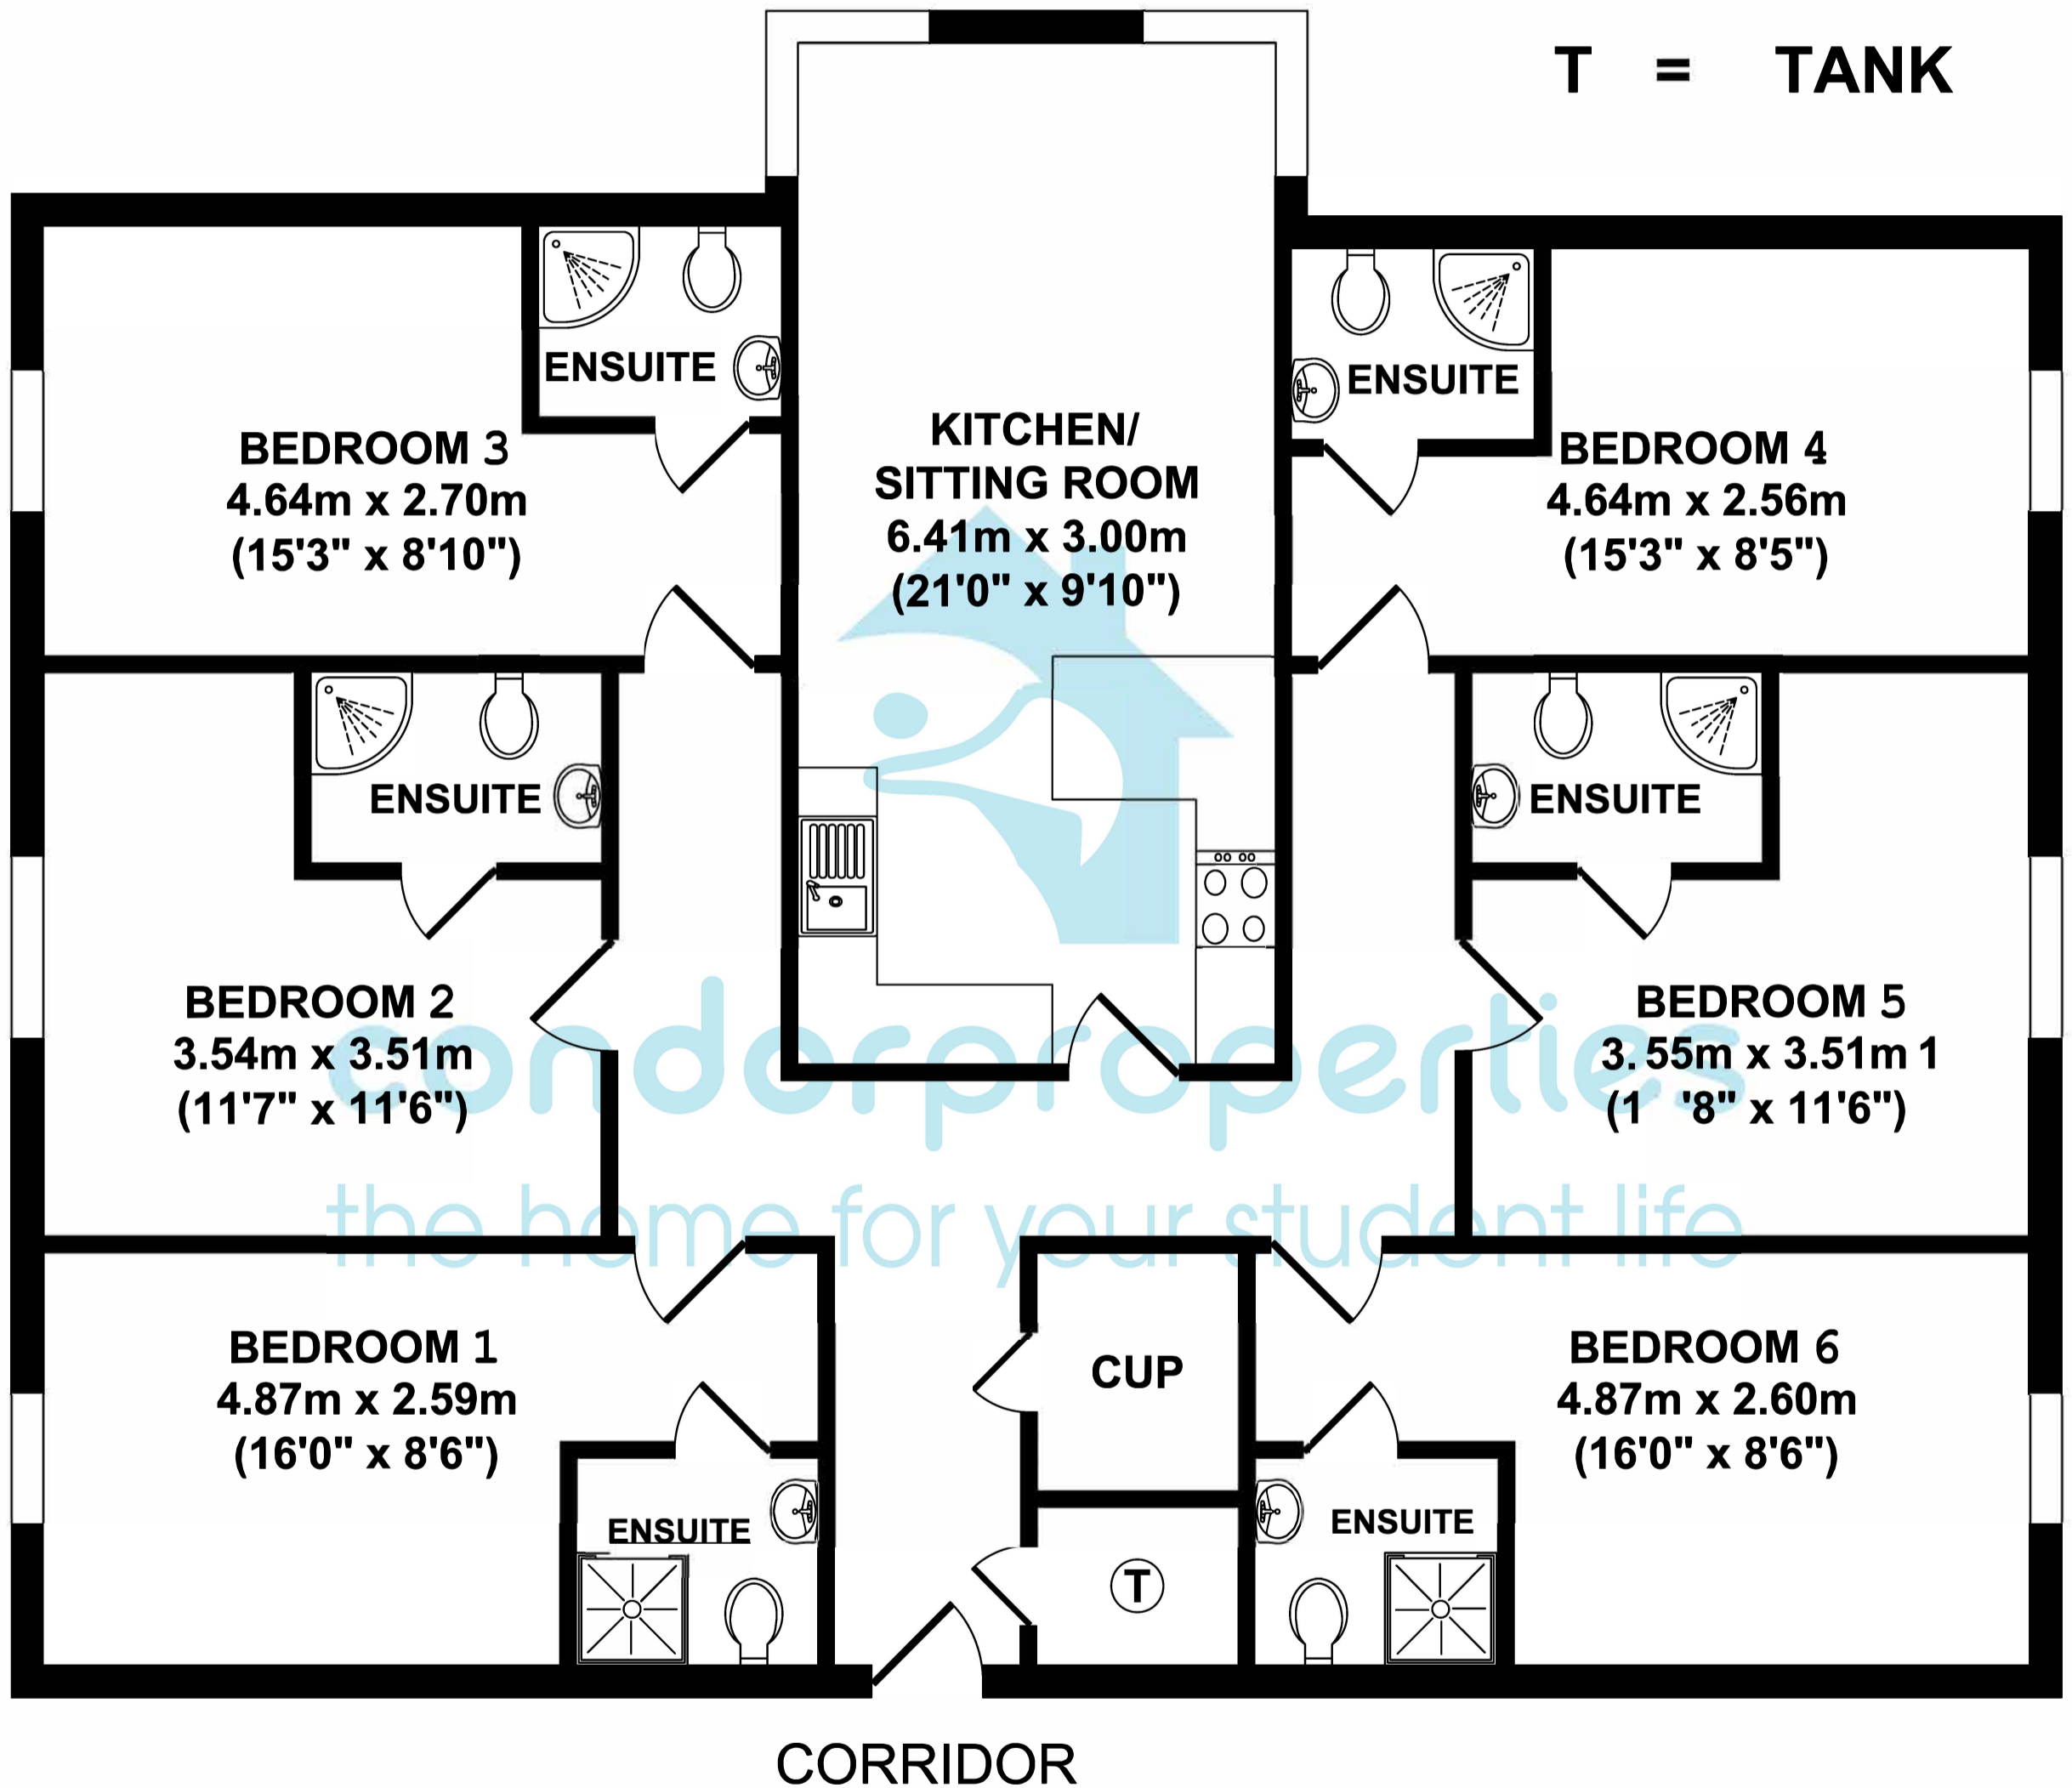

The Hayes Apartments

Flat 4

KEY:

T = TANK

Whilst every attempt has been made to ensure the accuracy of the floor plan contained here, measurements of doors, windows, rooms and any other items are approximate and no responsibility is taken for any error, omission, or mis-statement. This plan is for illustrative purposes only and should be used as such by any prospective purchaser. The services systems and appliance shown have not been tested and no guarantee as to their operability or efficiency can be given.