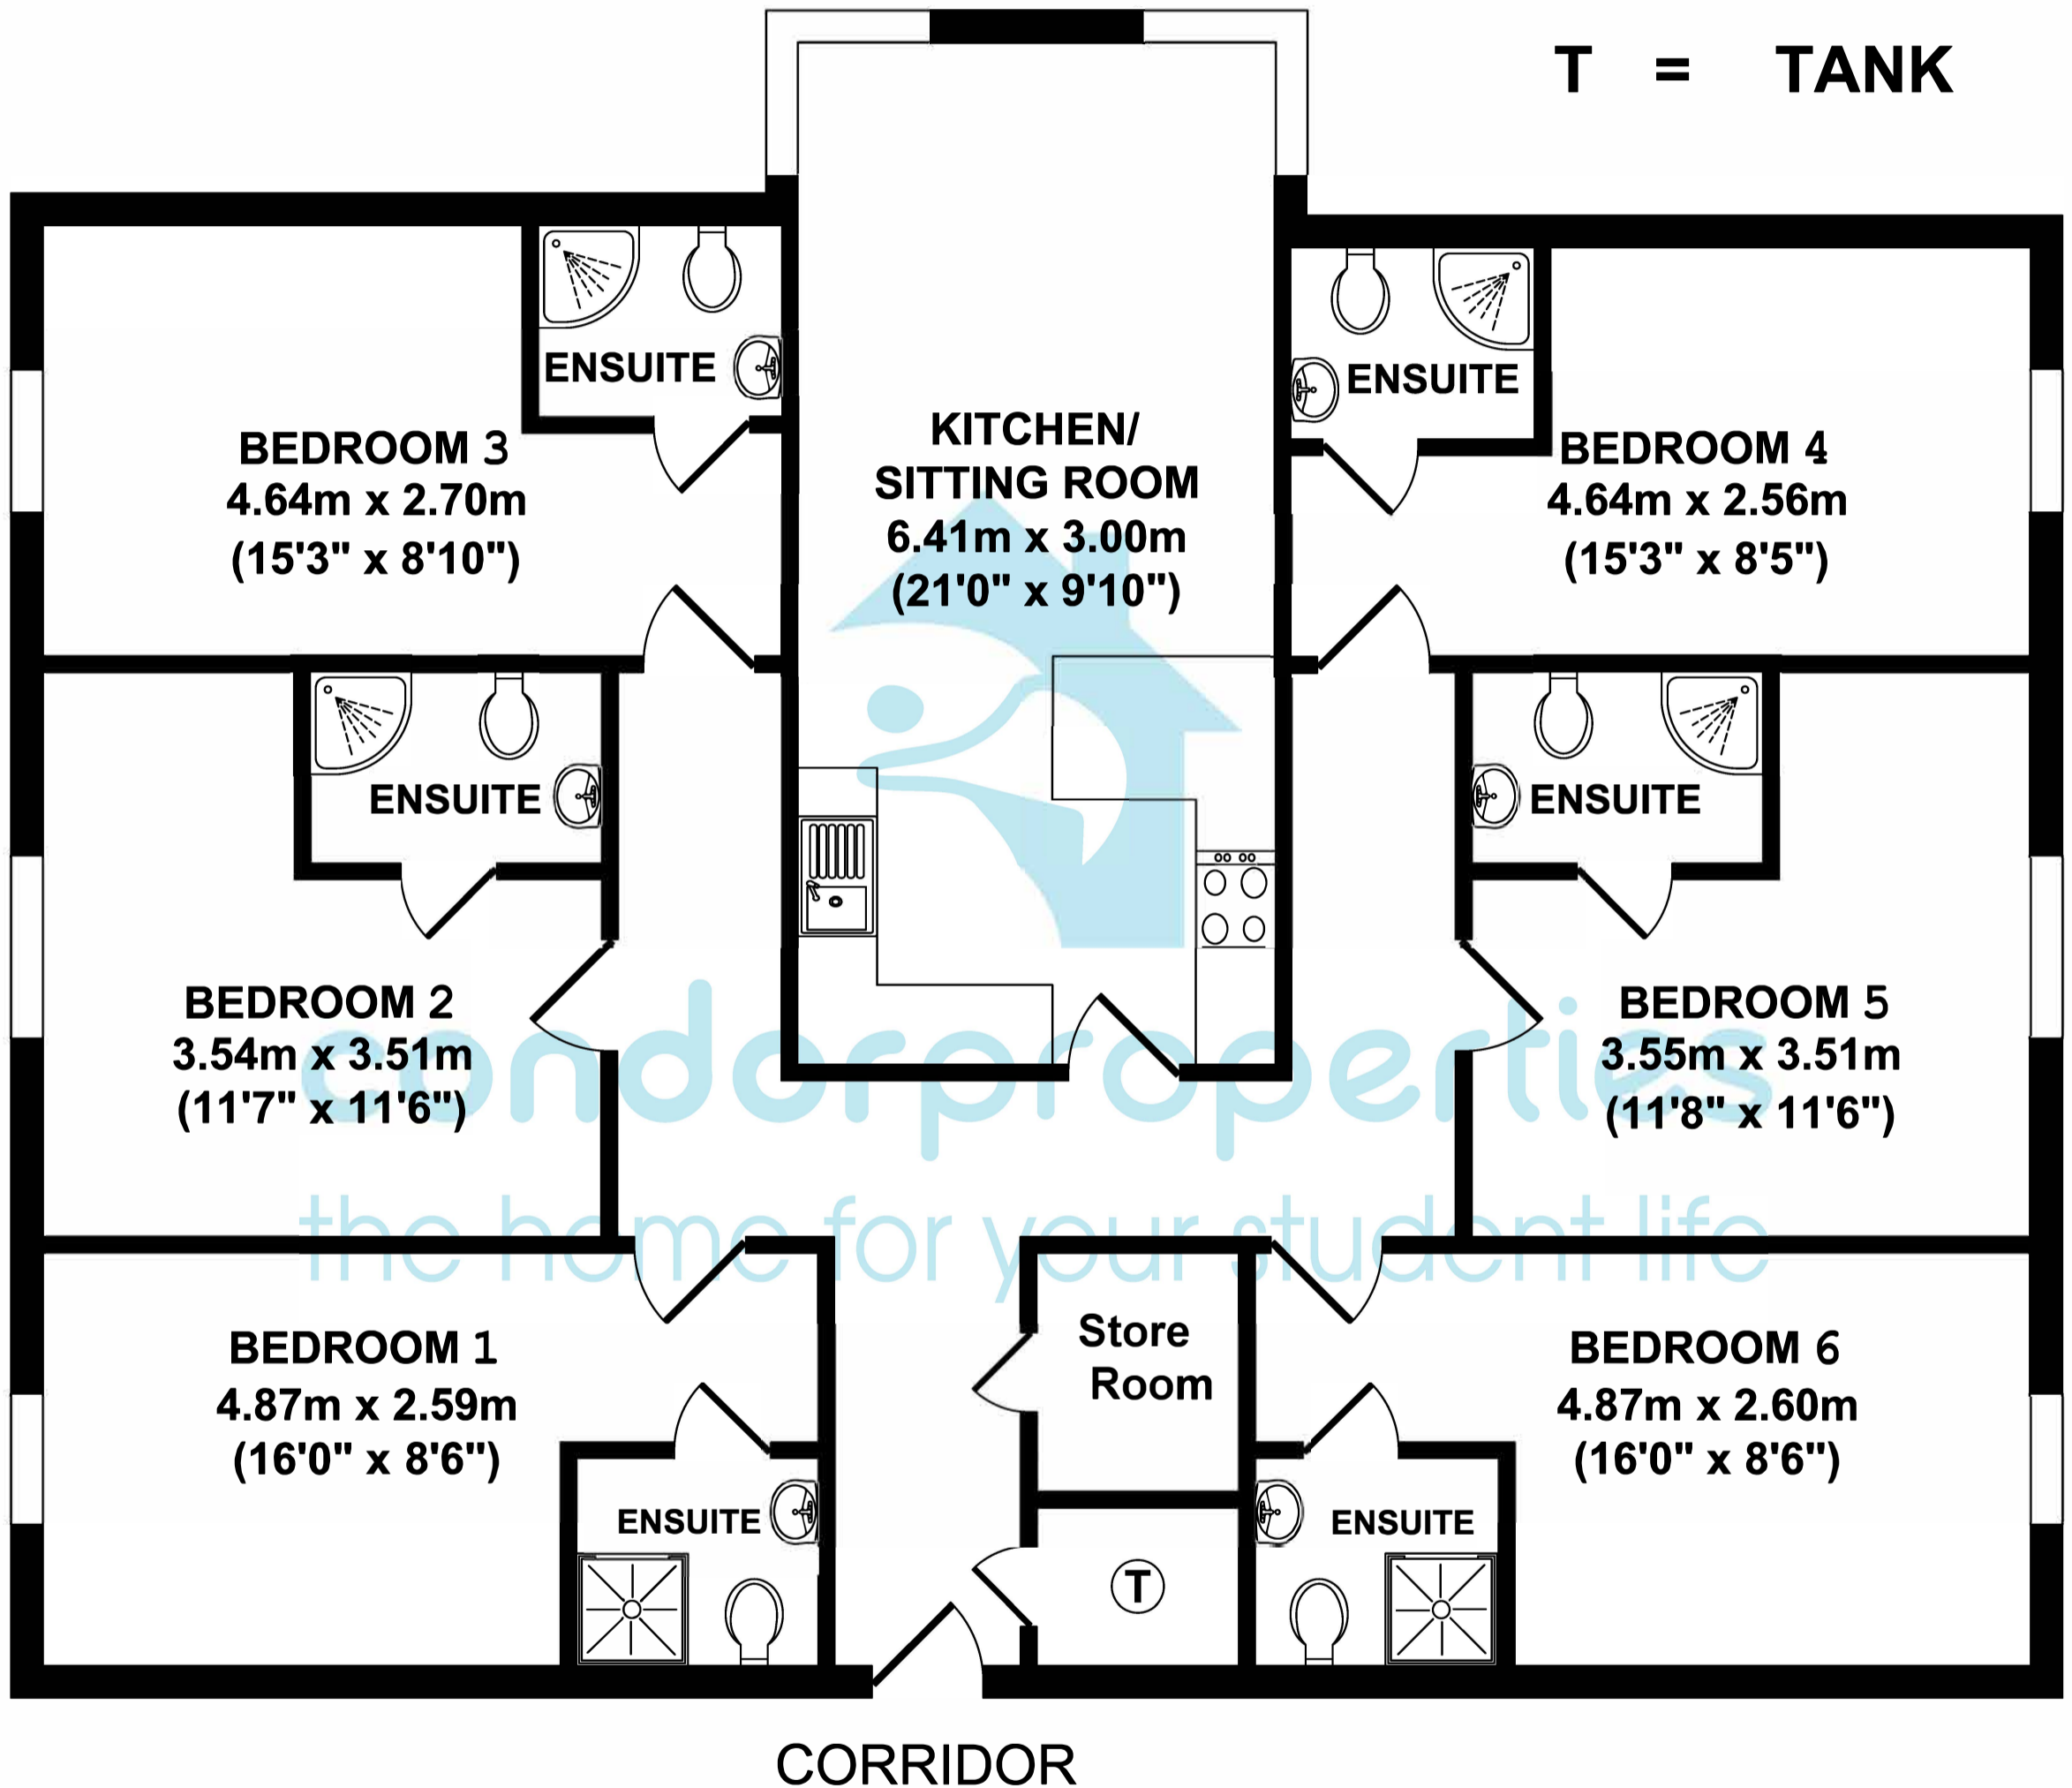

The Hayes Apartments

Flat 3

KEY:

T = TANK

Whilst every attempt has been made to ensure the accuracy of the floor plan contained here, measurements of doors, windows, rooms and any other items are approximate and no responsibility is taken for any error, omission, or mis-statement. This plan is for illustrative purposes only and should be used as such by any prospective purchaser. The services systems and appliance shown have not been tested and no guarantee as to their operability or efficiency can be given.