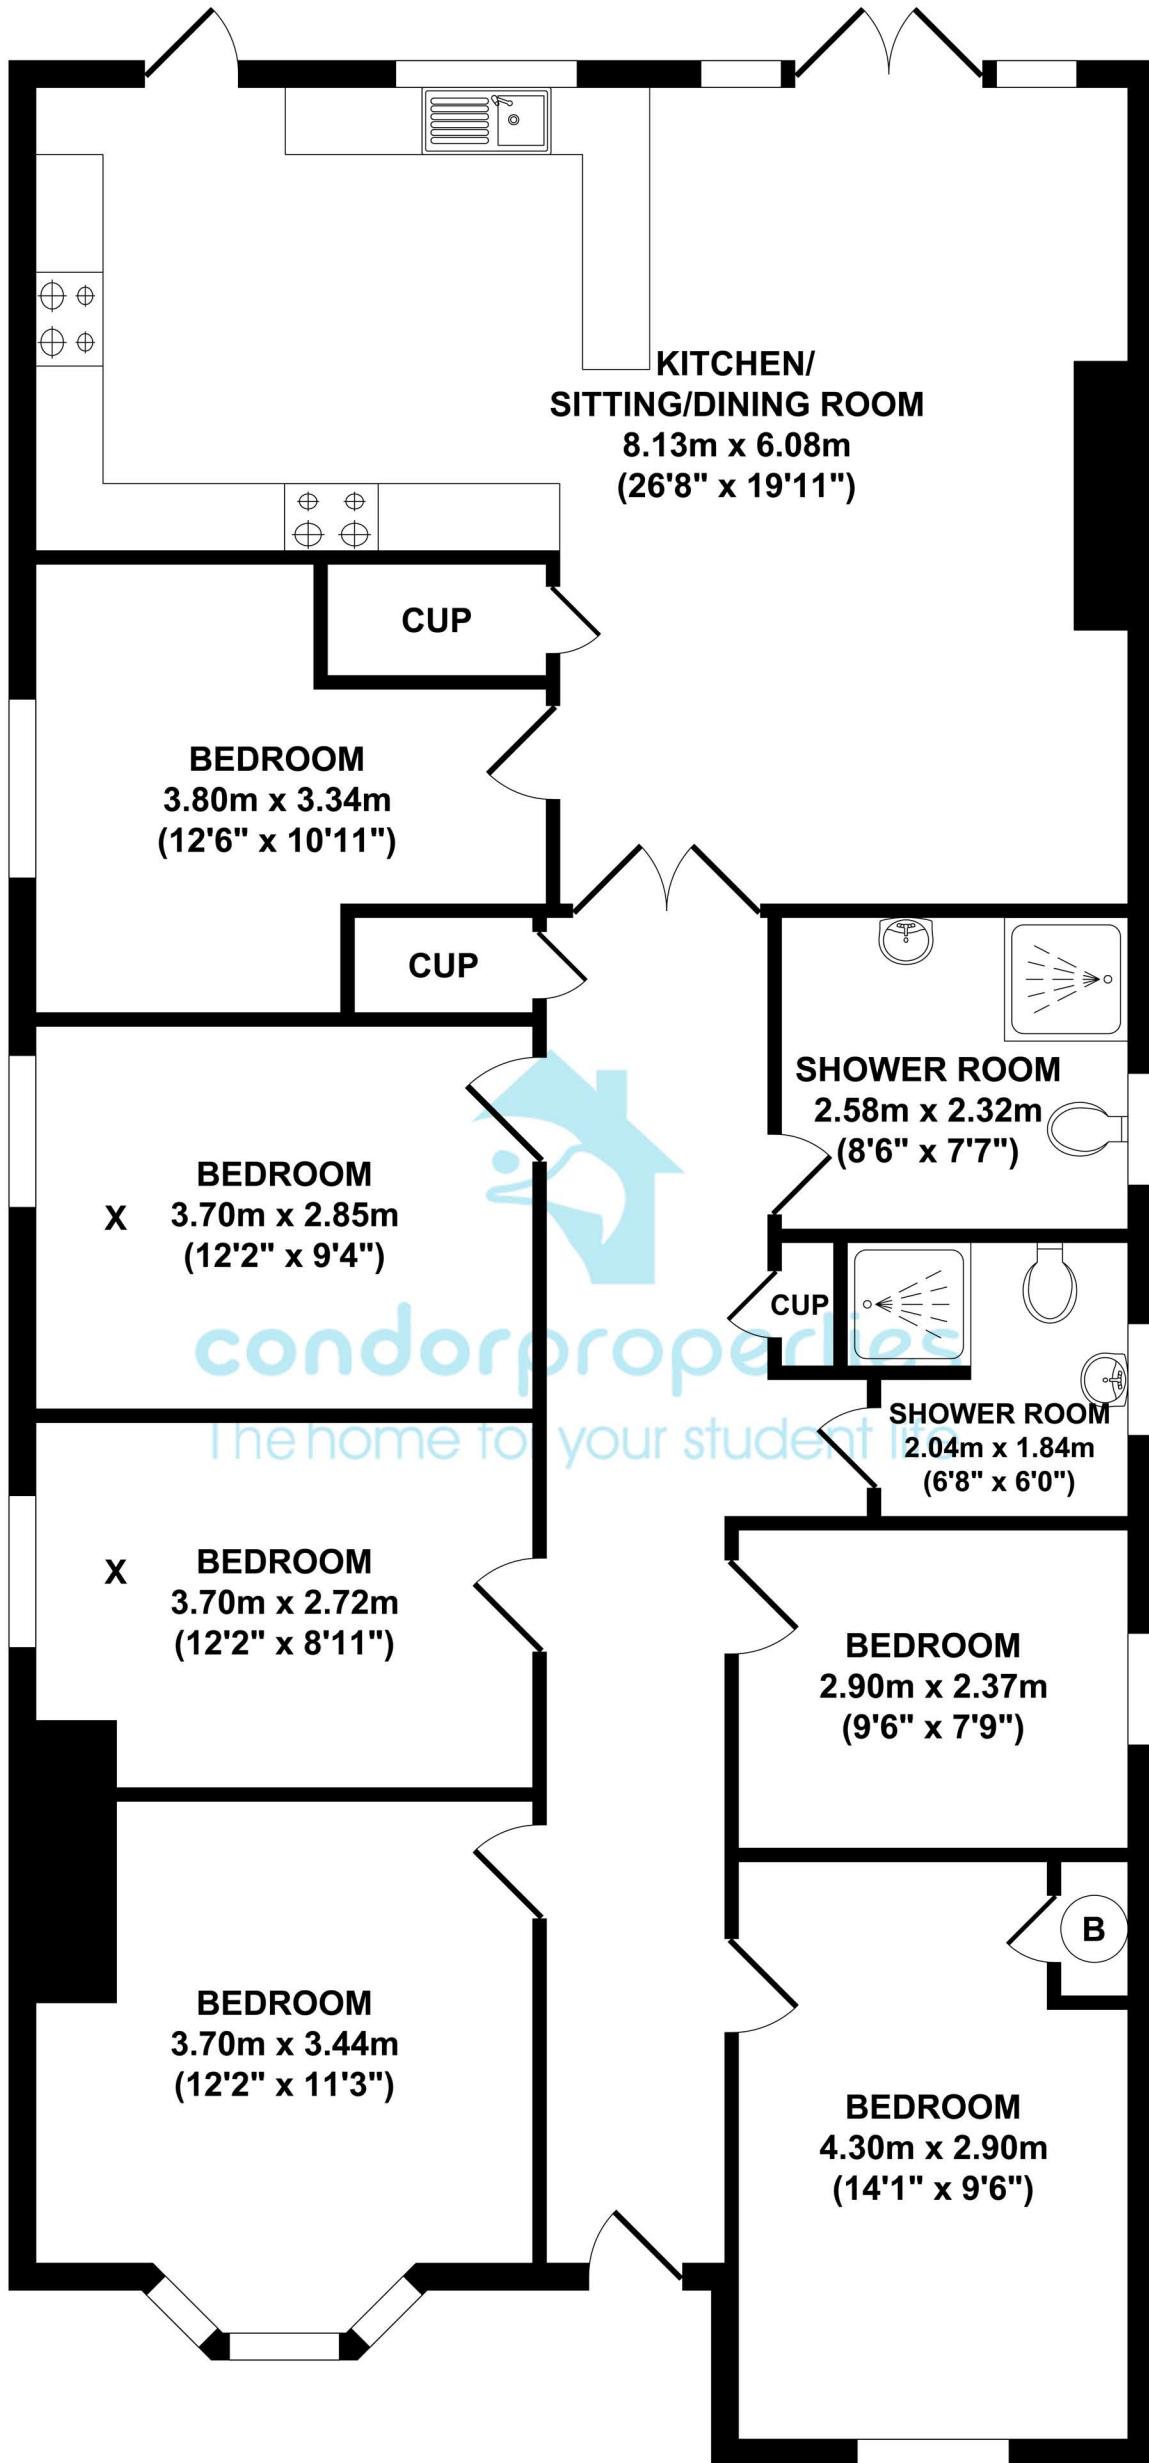

90 Limehurst Avenue

KEY:

- X = SKYLIGHT
- B = BOILER

Whilst every attempt has been made to ensure the accuracy of the floor plan contained here, measurements of doors, windows, rooms and any other items are approximate and no responsibility is taken for any error, omission, or mis-statement. This plan is for illustrative purposes only and should be used as such by any prospective purchaser. The services systems and appliance shown have not been tested and no guarantee as to their operability or efficiency can be given.