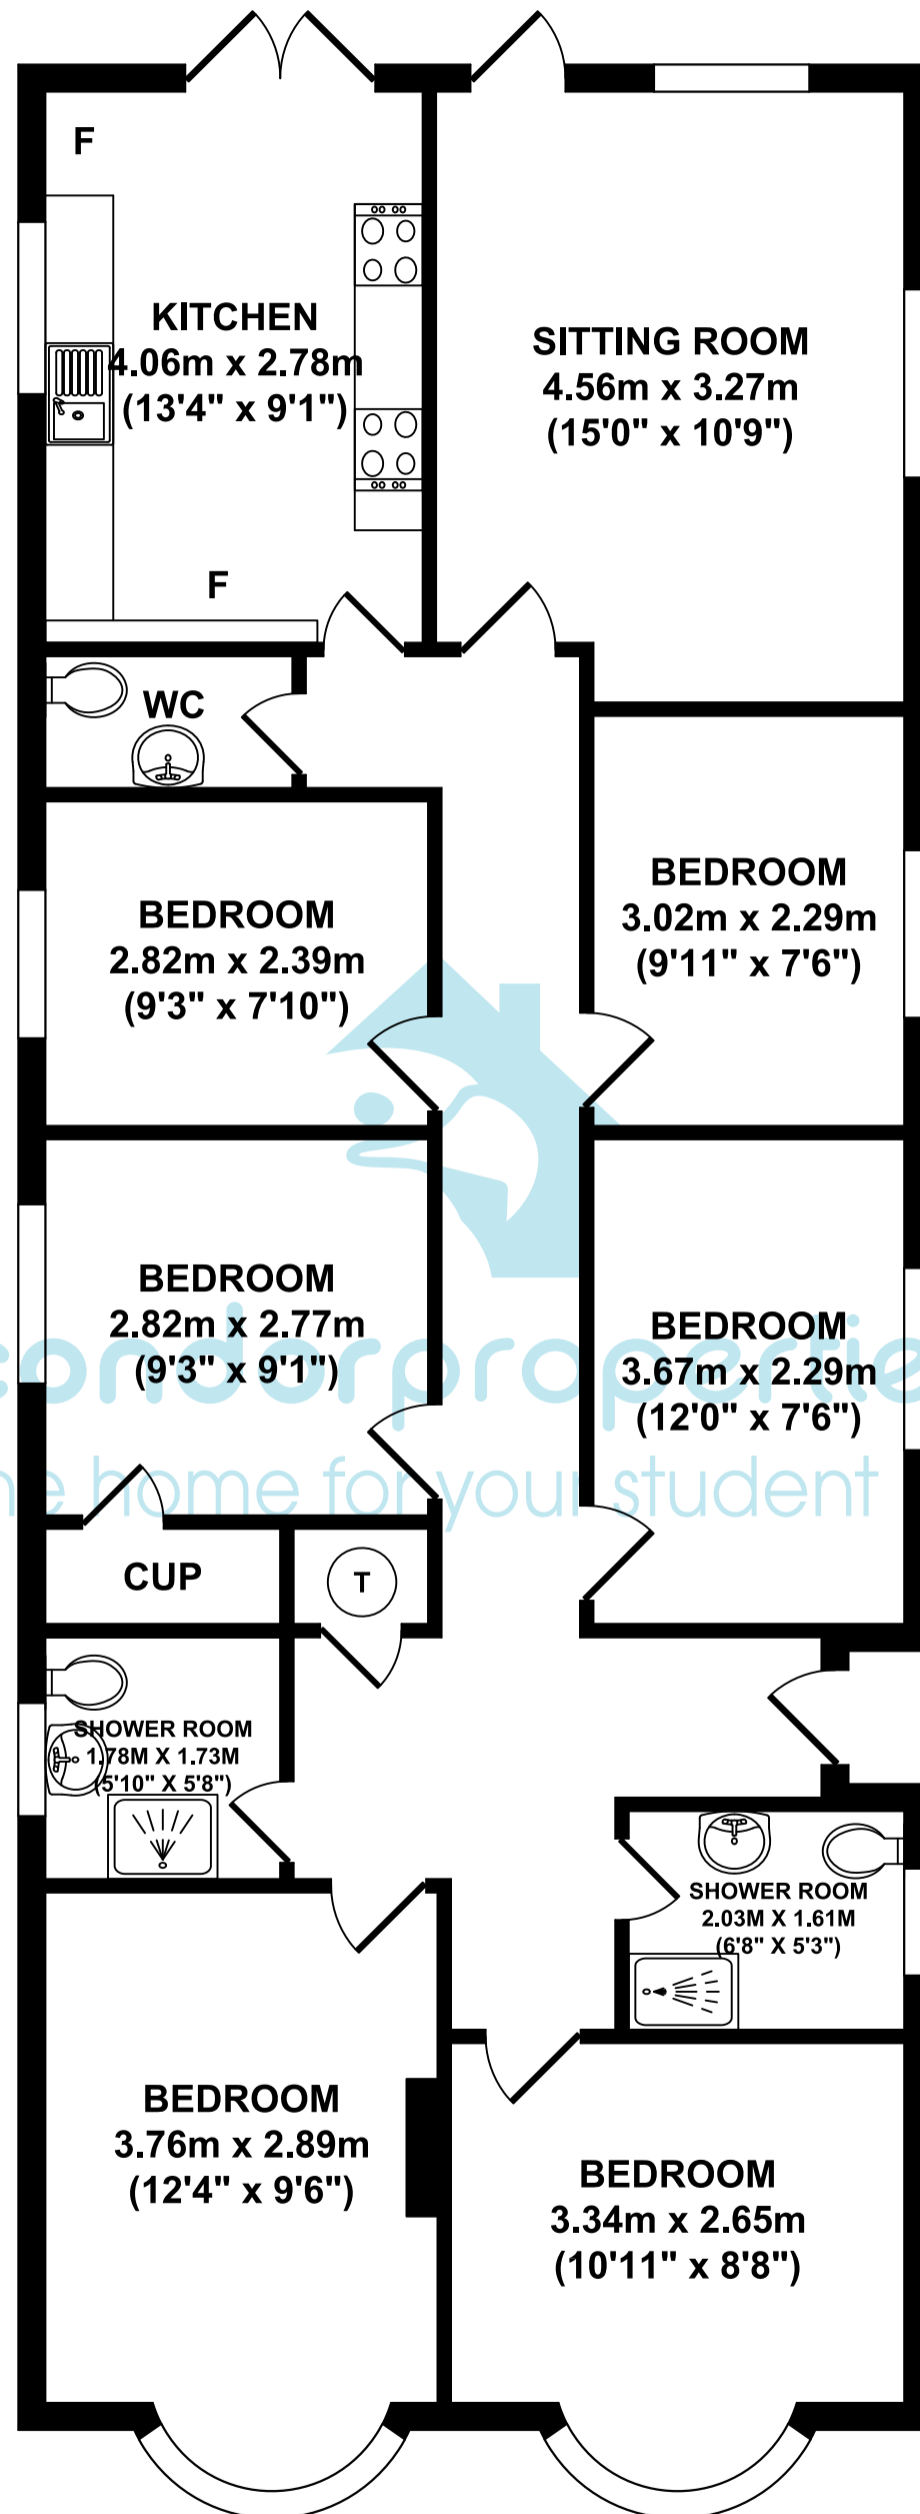

8 Westfield Drive

KEY:

T = TANK
F = FRIDGE

Whilst every attempt has been made to ensure the accuracy of the floor plan contained here, measurements of doors, windows, rooms and any other items are approximate and no responsibility is taken for any error, omission, or mis-statement. This plan is for illustrative purposes only and should be used as such by any prospective purchaser. The services systems and appliance shown have not been tested and no guarantee as to their operability or efficiency can be given.