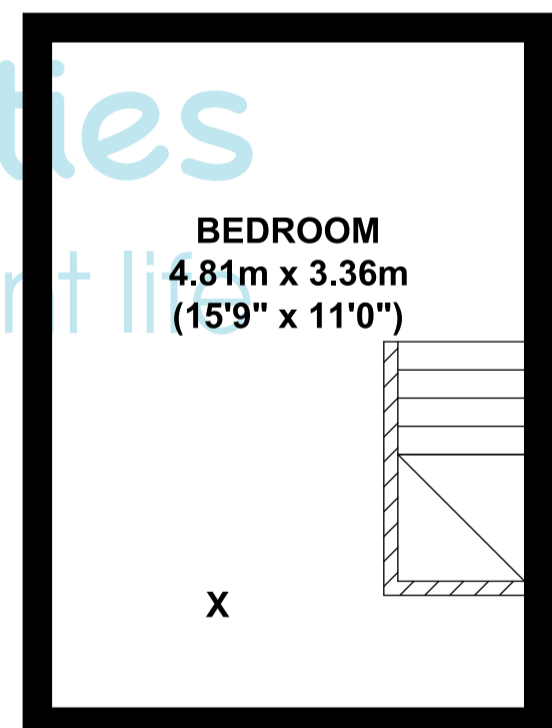

72 Oxford Street

KEY:

- B = BOILER
- X = SKYLIGHT

GROUND FLOOR

FIRST FLOOR

SECOND FLOOR

Whilst every attempt has been made to ensure the accuracy of the floor plan contained here, measurements of doors, windows, rooms and any other items are approximate and no responsibility is taken for any error, omission, or mis-statement. This plan is for illustrative purposes only and should be used as such by any prospective purchaser. The services systems and appliance shown have not been tested and no guarantee as to their operability or efficiency can be given.