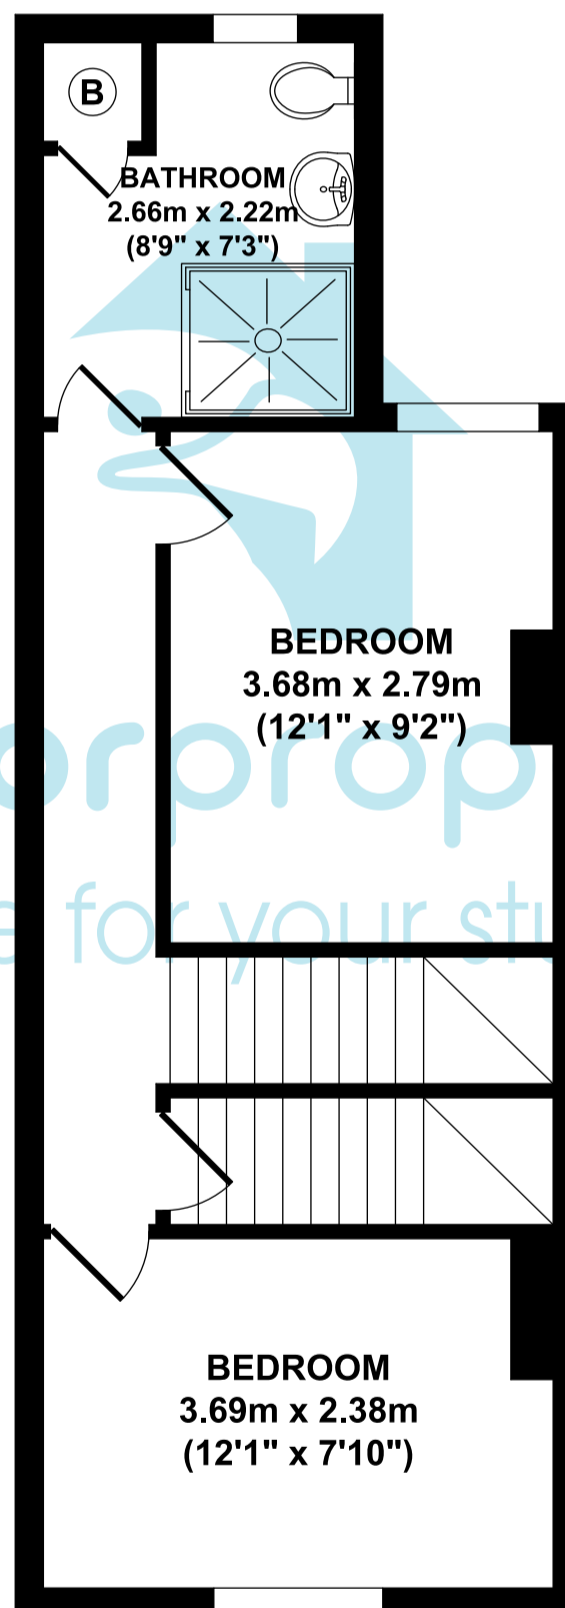

72 Oxford Street

KEY:

- B = BOILER
- X = SKYLIGHT

GROUND FLOOR

FIRST FLOOR

SECOND FLOOR

Whilst every attempt has been made to ensure the accuracy of the floor plan contained here, measurements of doors, windows, rooms and any other items are approximate and no responsibility is taken for any error, omission, or mis-statement. This plan is for illustrative purposes only and should be used as such by any prospective purchaser. The services systems and appliance shown have not been tested and no guarantee as to their operability or efficiency can be given.