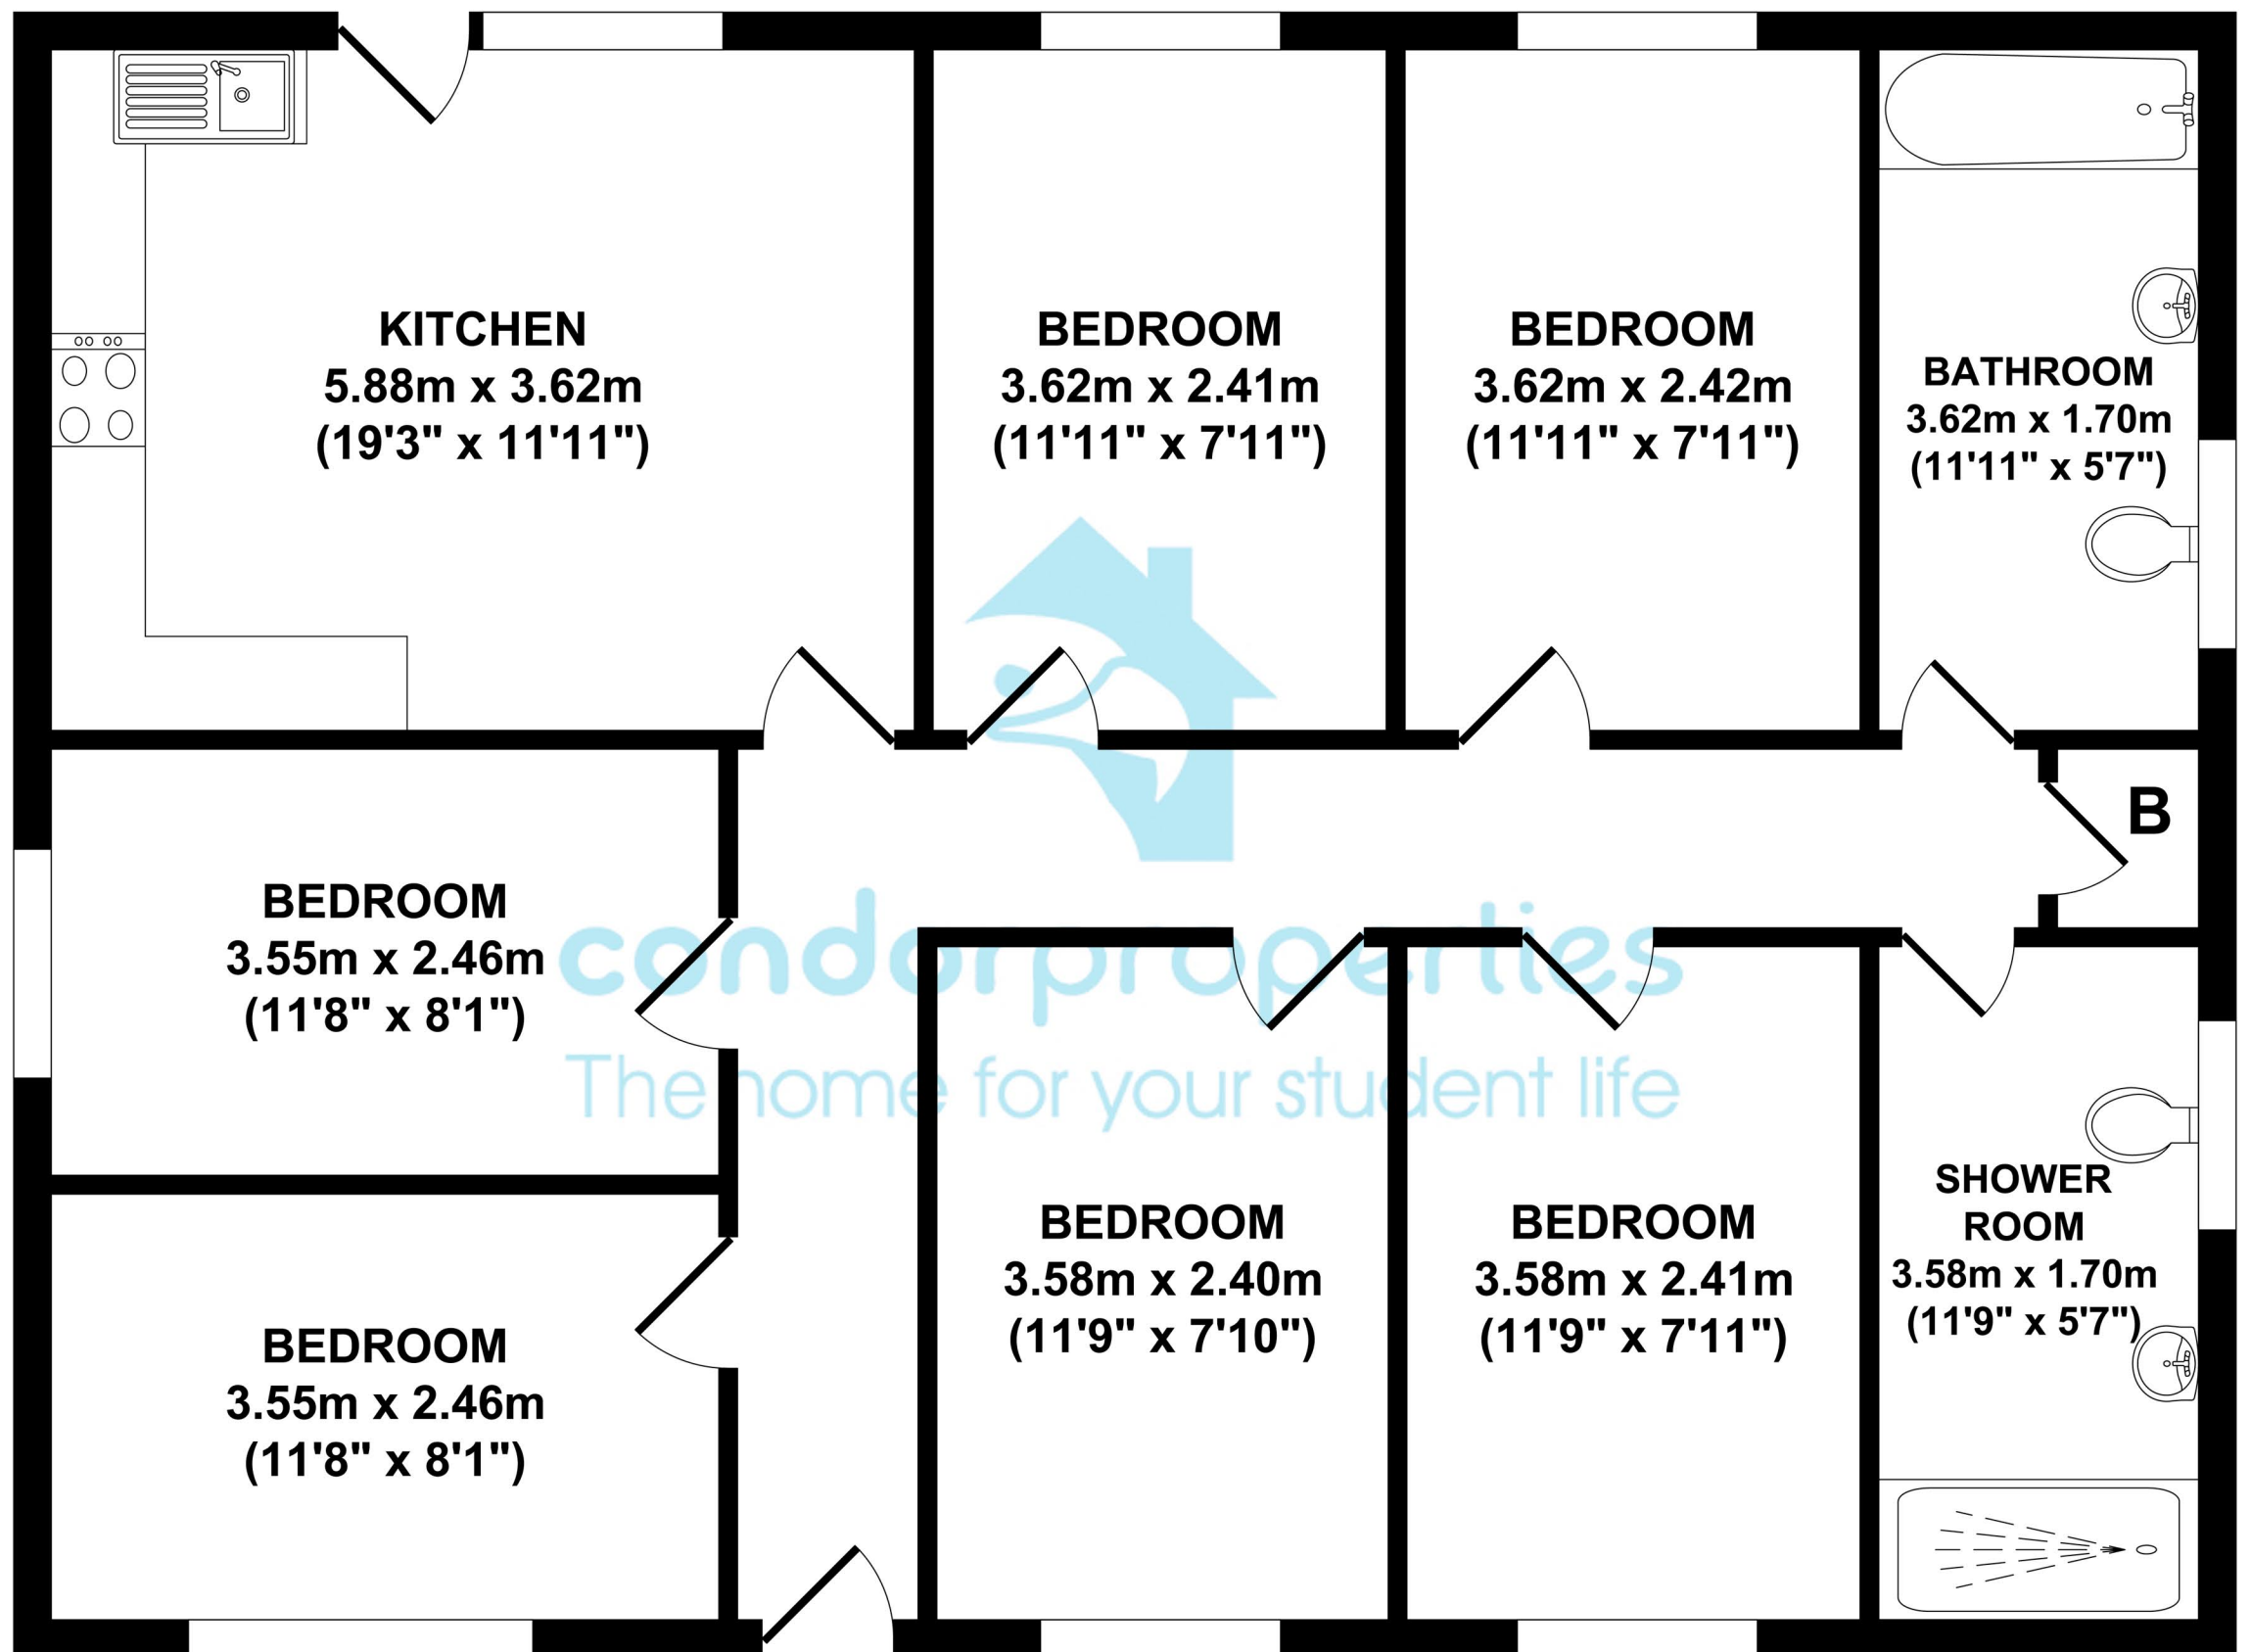

57 Radmoor Road

KEY:

B = BOILER

Whilst every attempt has been made to ensure the accuracy of the floor plan contained here, measurements of doors, windows, rooms and any other items are approximate and no responsibility is taken for any error, omission, or mis-statement. This plan is for illustrative purposes only and should be used as such by any prospective purchaser. The services systems and appliance shown have not been tested and no guarantee as to their operability or efficiency can be given.