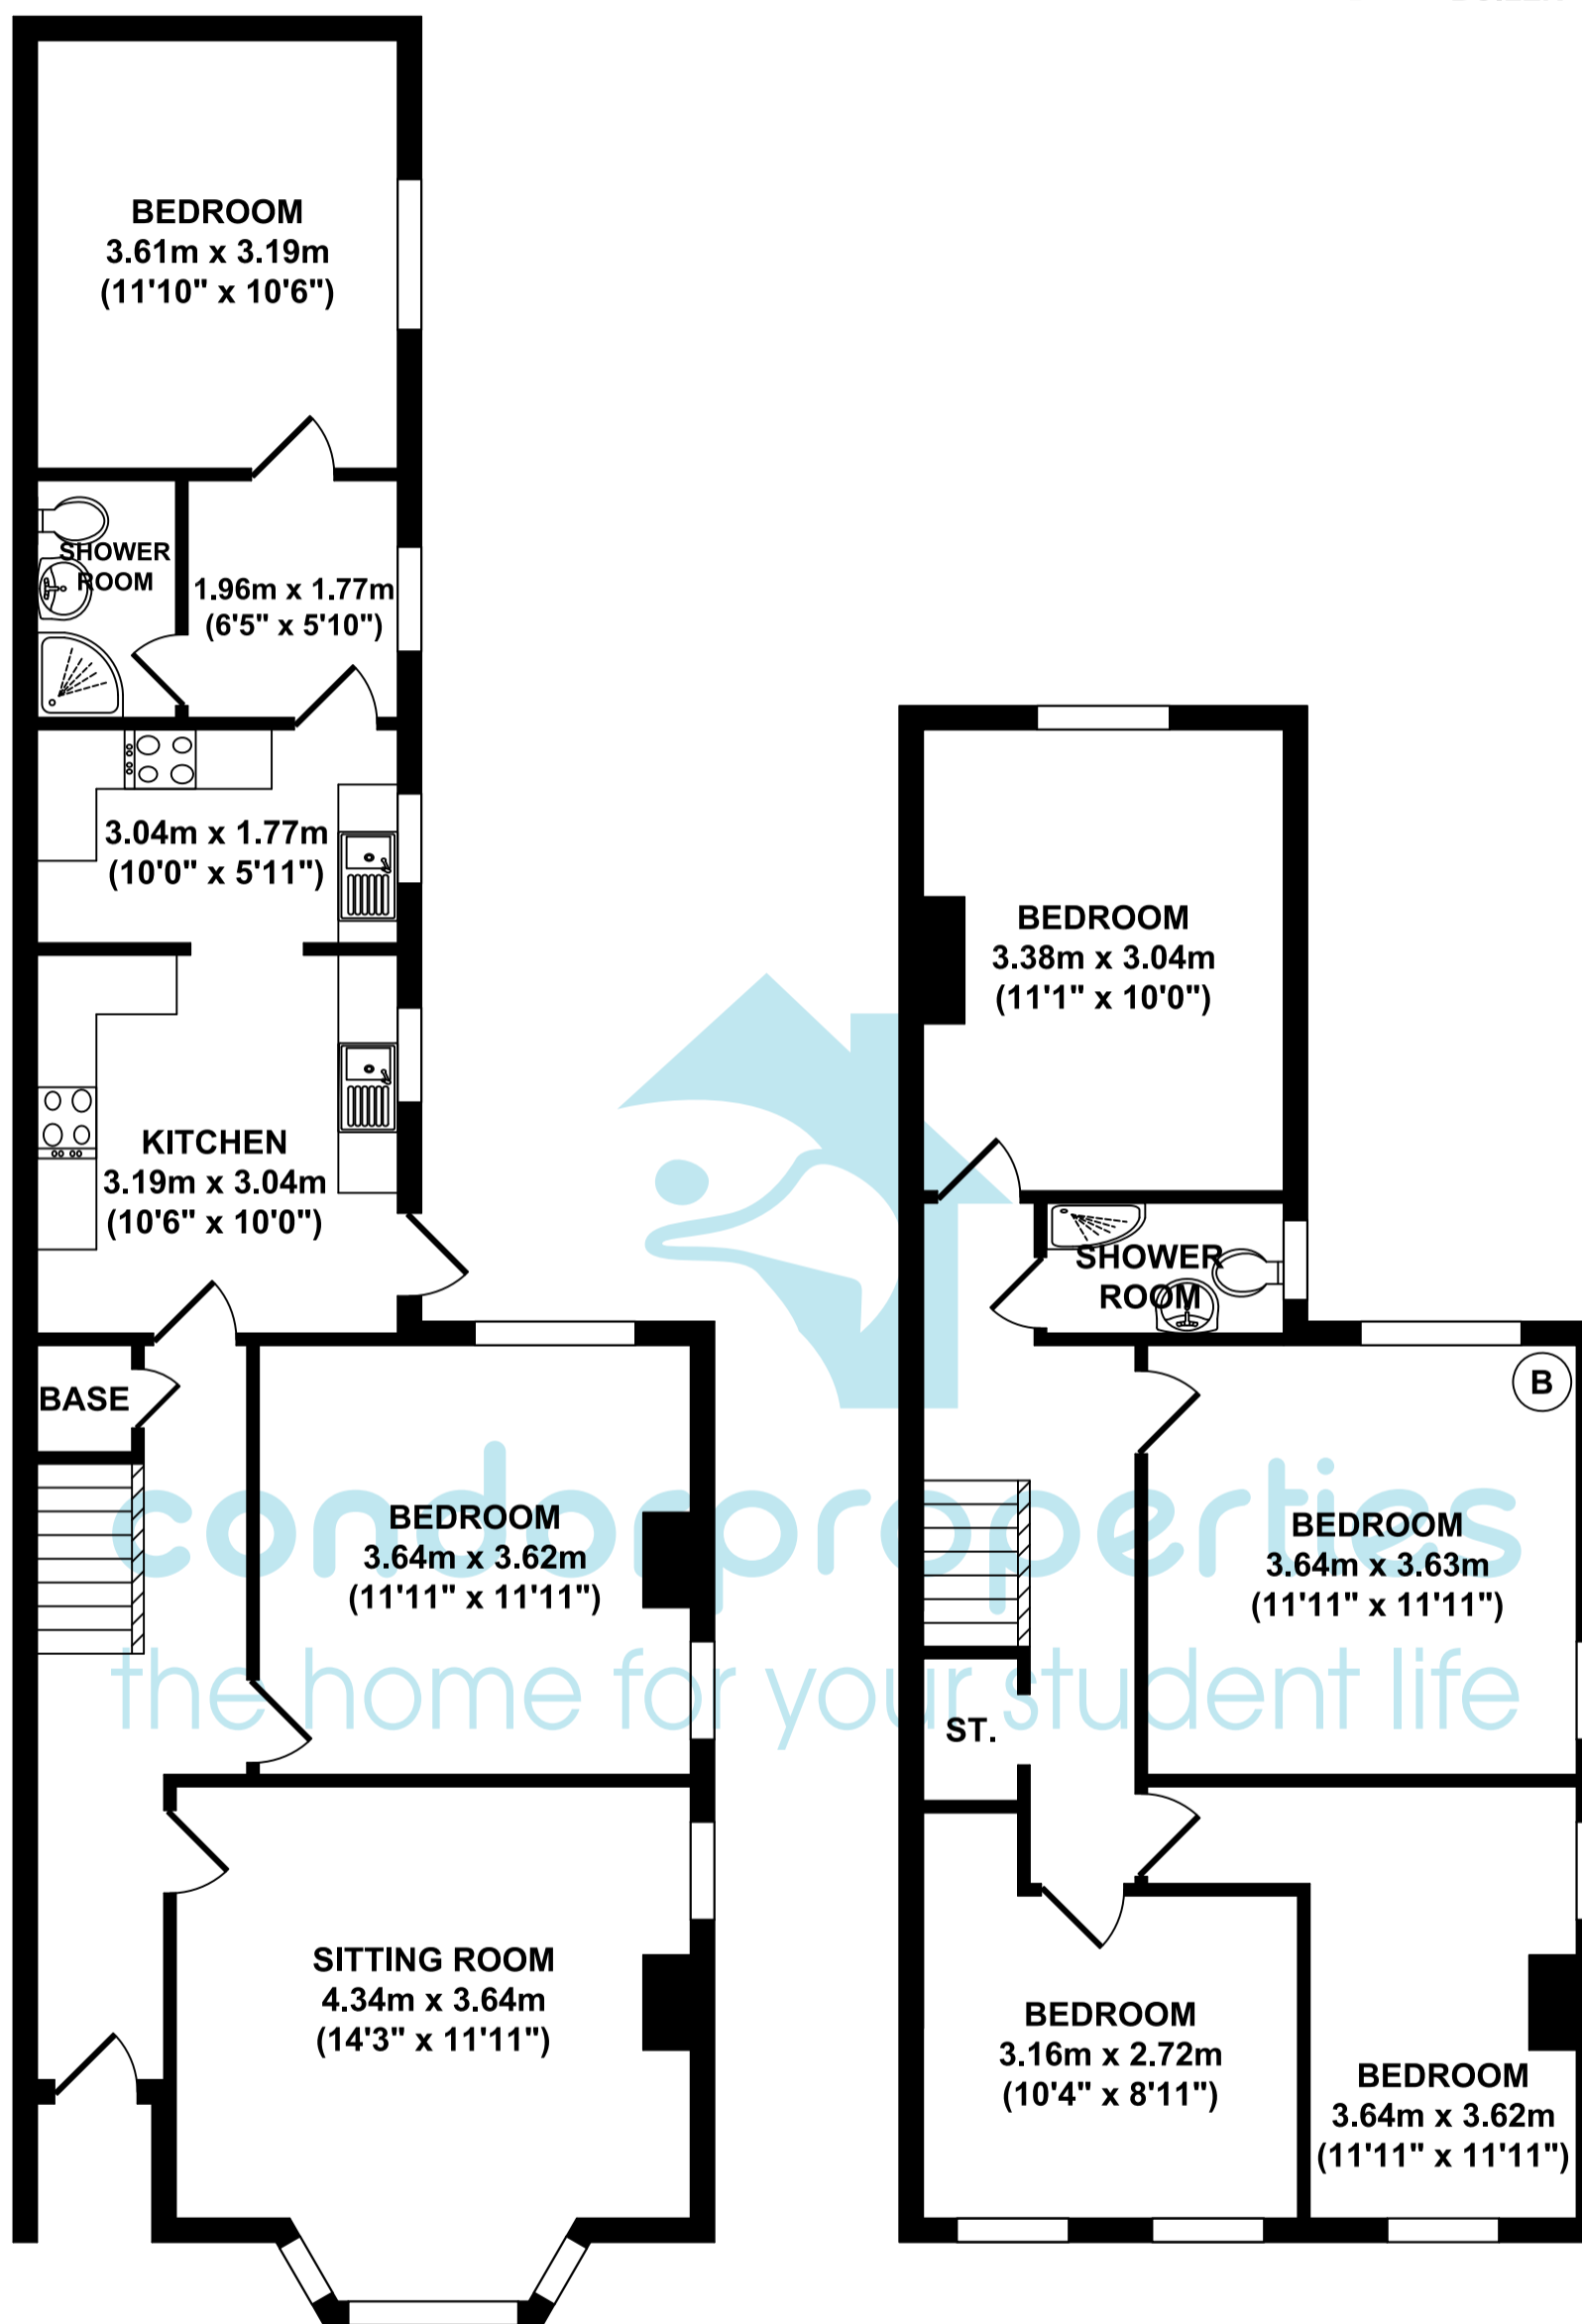

55 Storer Road

KEY:

B = BOILER

GROUND FLOOR

FIRST FLOOR

Whilst every attempt has been made to ensure the accuracy of the floor plan contained here, measurements of doors, windows, rooms and any other items are approximate and no responsibility is taken for any error, omission, or mis-statement. This plan is for illustrative purposes only and should be used as such by any prospective purchaser. The services systems and appliance shown have not been tested and no guarantee as to their operability or efficiency can be given.