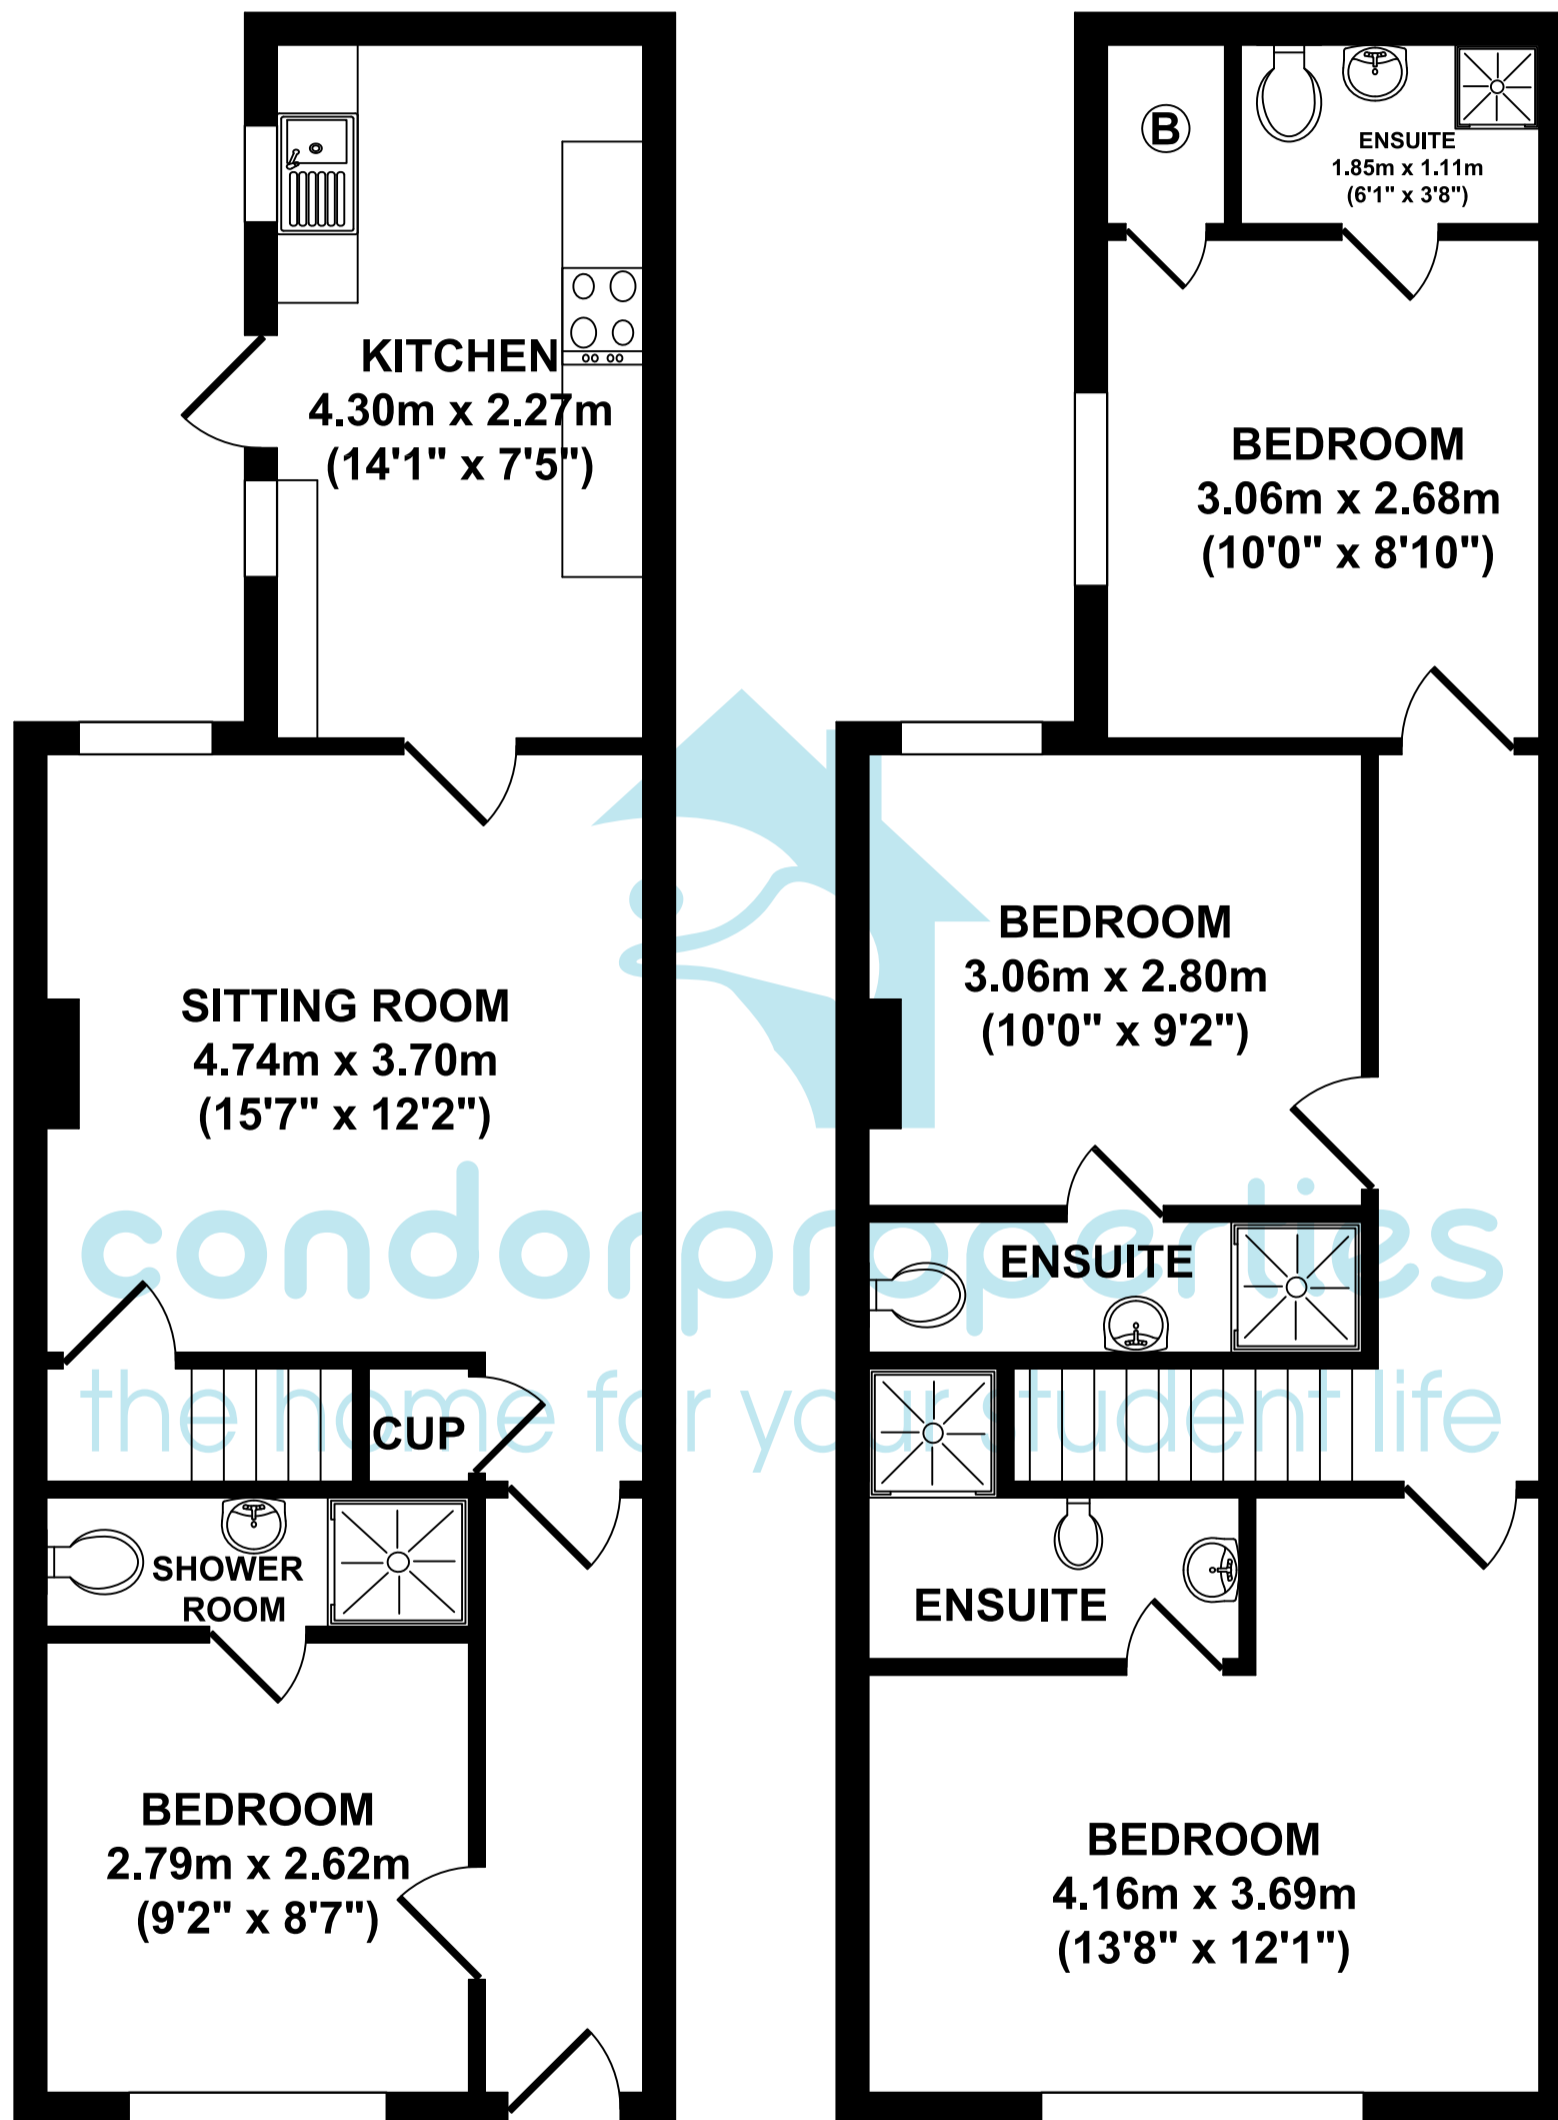

45 Rosebery Street

KEY:

B = BOILER

GROUND FLOOR

FIRST FLOOR

Whilst every attempt has been made to ensure the accuracy of the floor plan contained here, measurements of doors, windows, rooms and any other items are approximate and no responsibility is taken for any error, omission, or mis-statement. This plan is for illustrative purposes only and should be used as such by any prospective purchaser. The services systems and appliance shown have not been tested and no guarantee as to their operability or efficiency can be given.