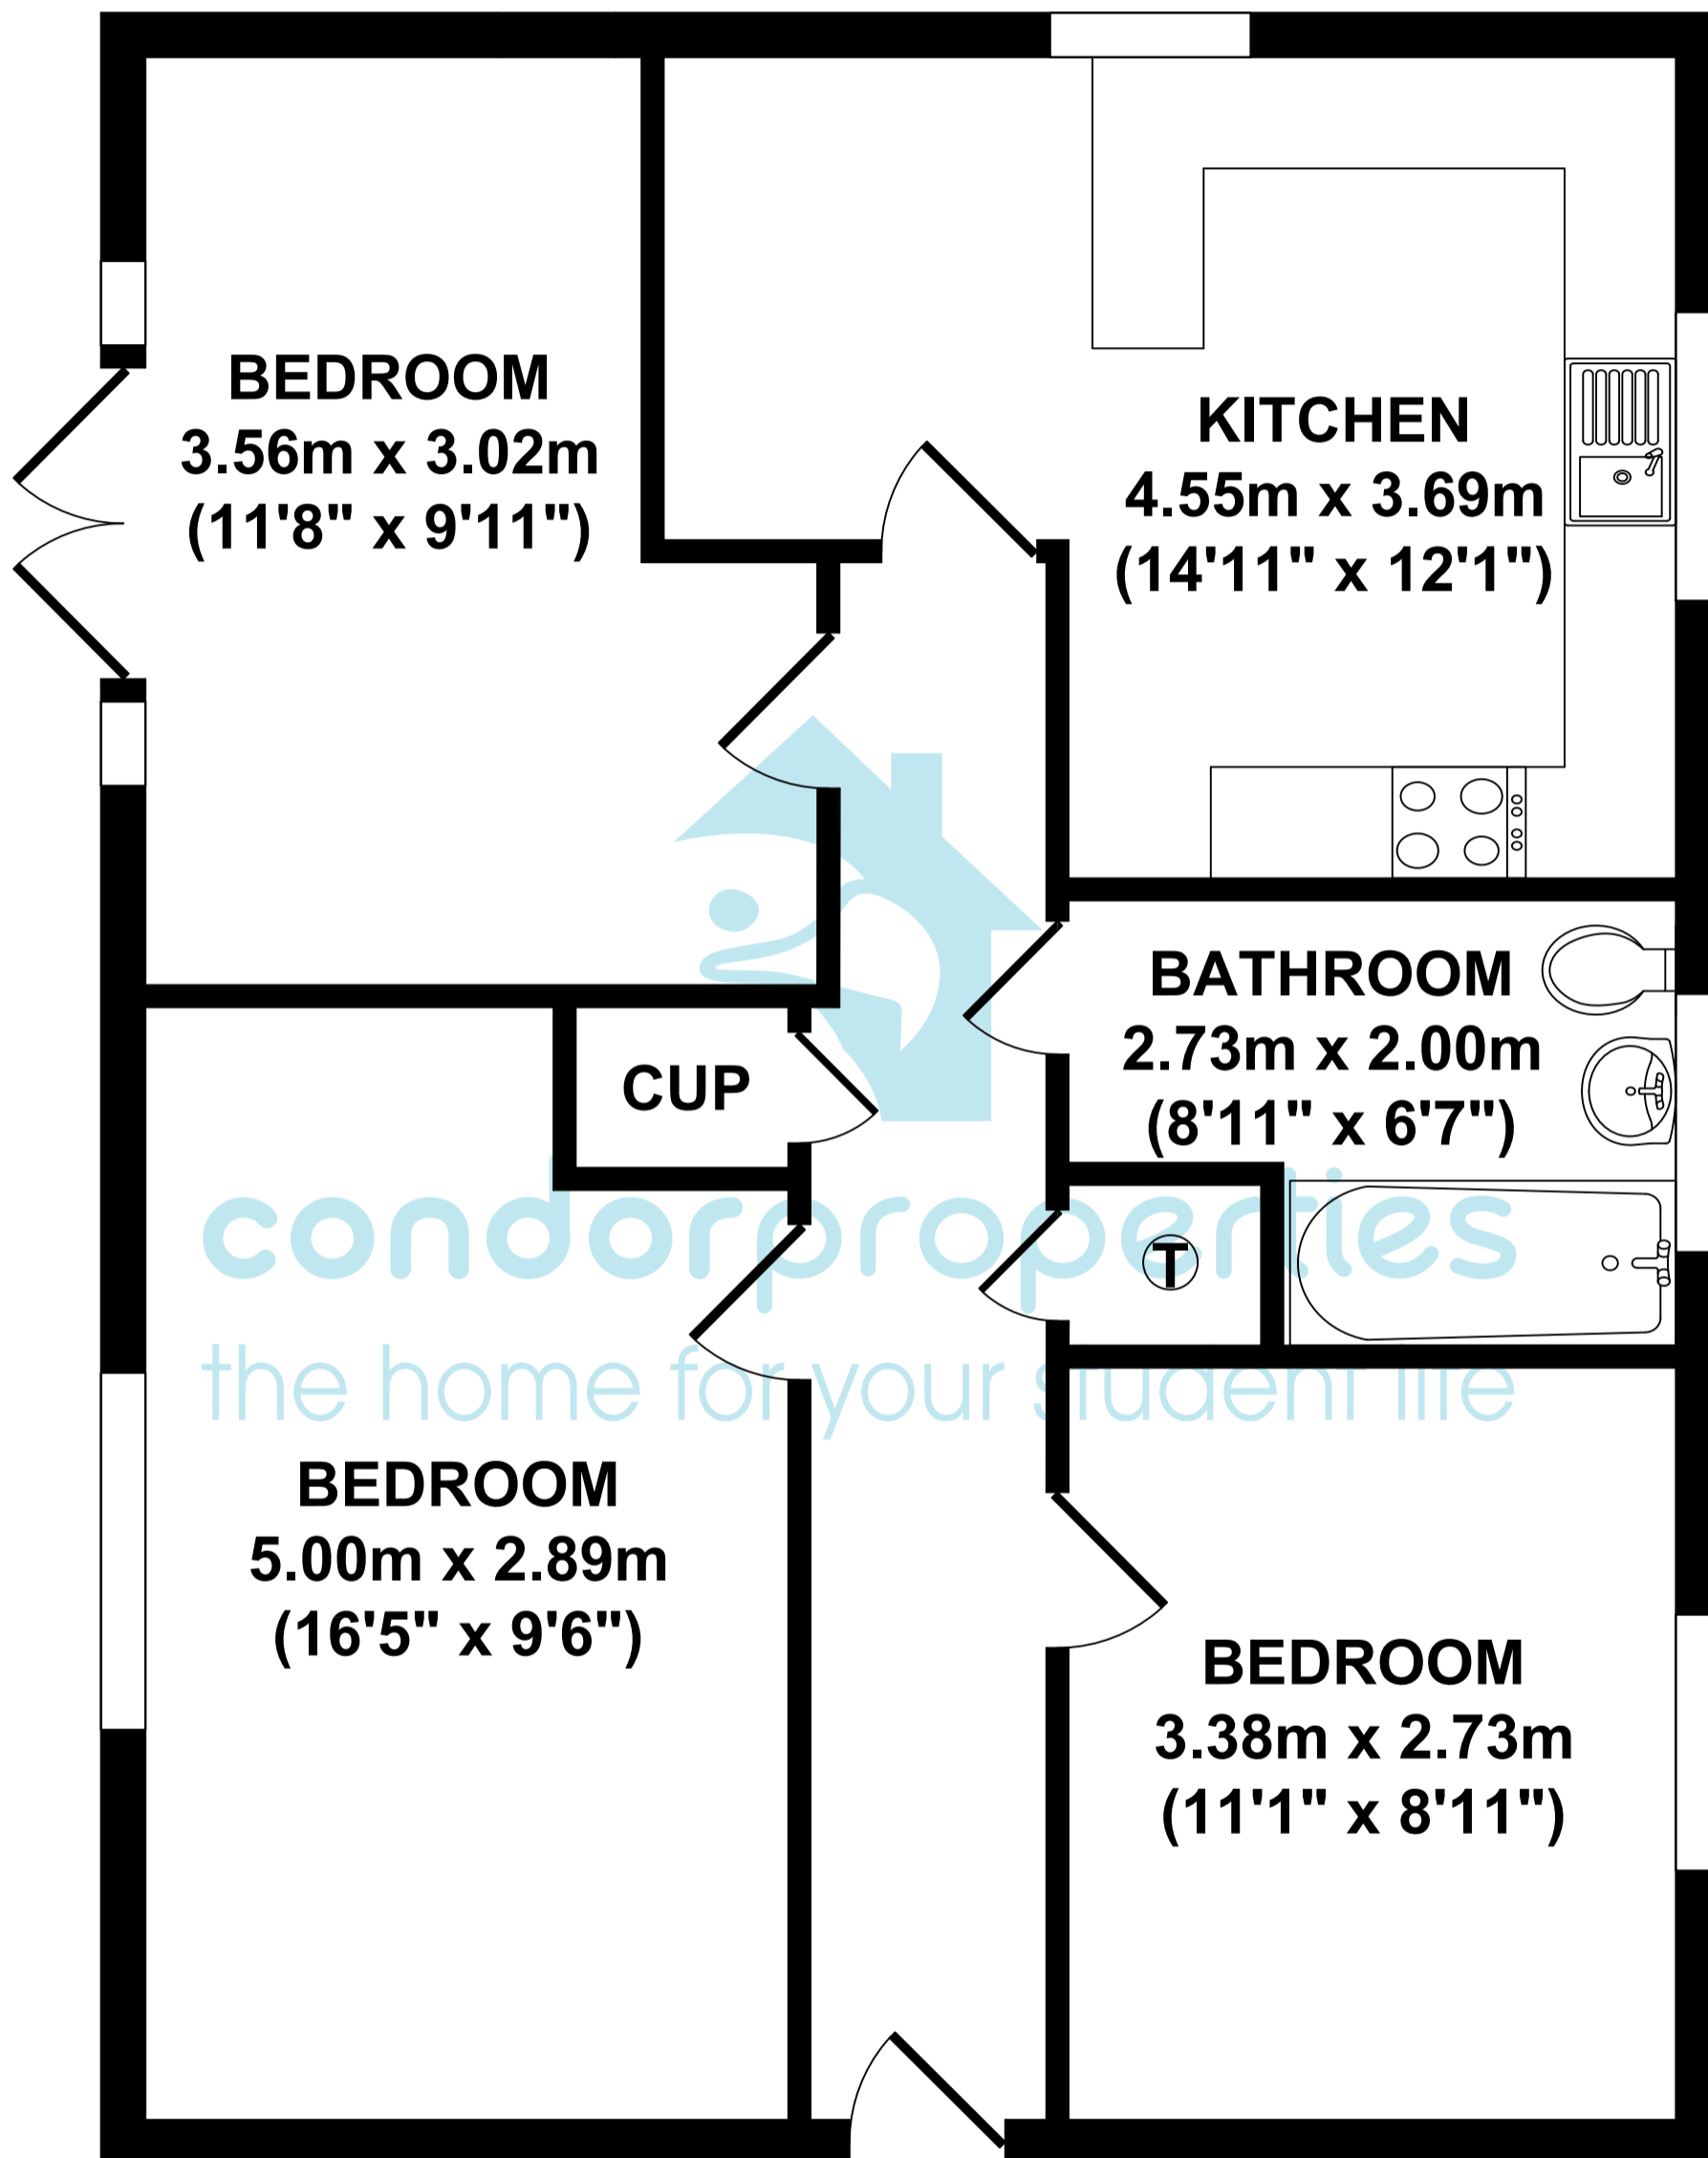

30 Barnsdale Close

KEY:

T = TANK

Whilst every attempt has been made to ensure the accuracy of the floor plan contained here, measurements of doors, windows, rooms and any other items are approximate and no responsibility is taken for any error, omission, or mis-statement. This plan is for illustrative purposes only and should be used as such by any prospective purchaser. The services systems and appliance shown have not been tested and no guarantee as to their operability or efficiency can be given.