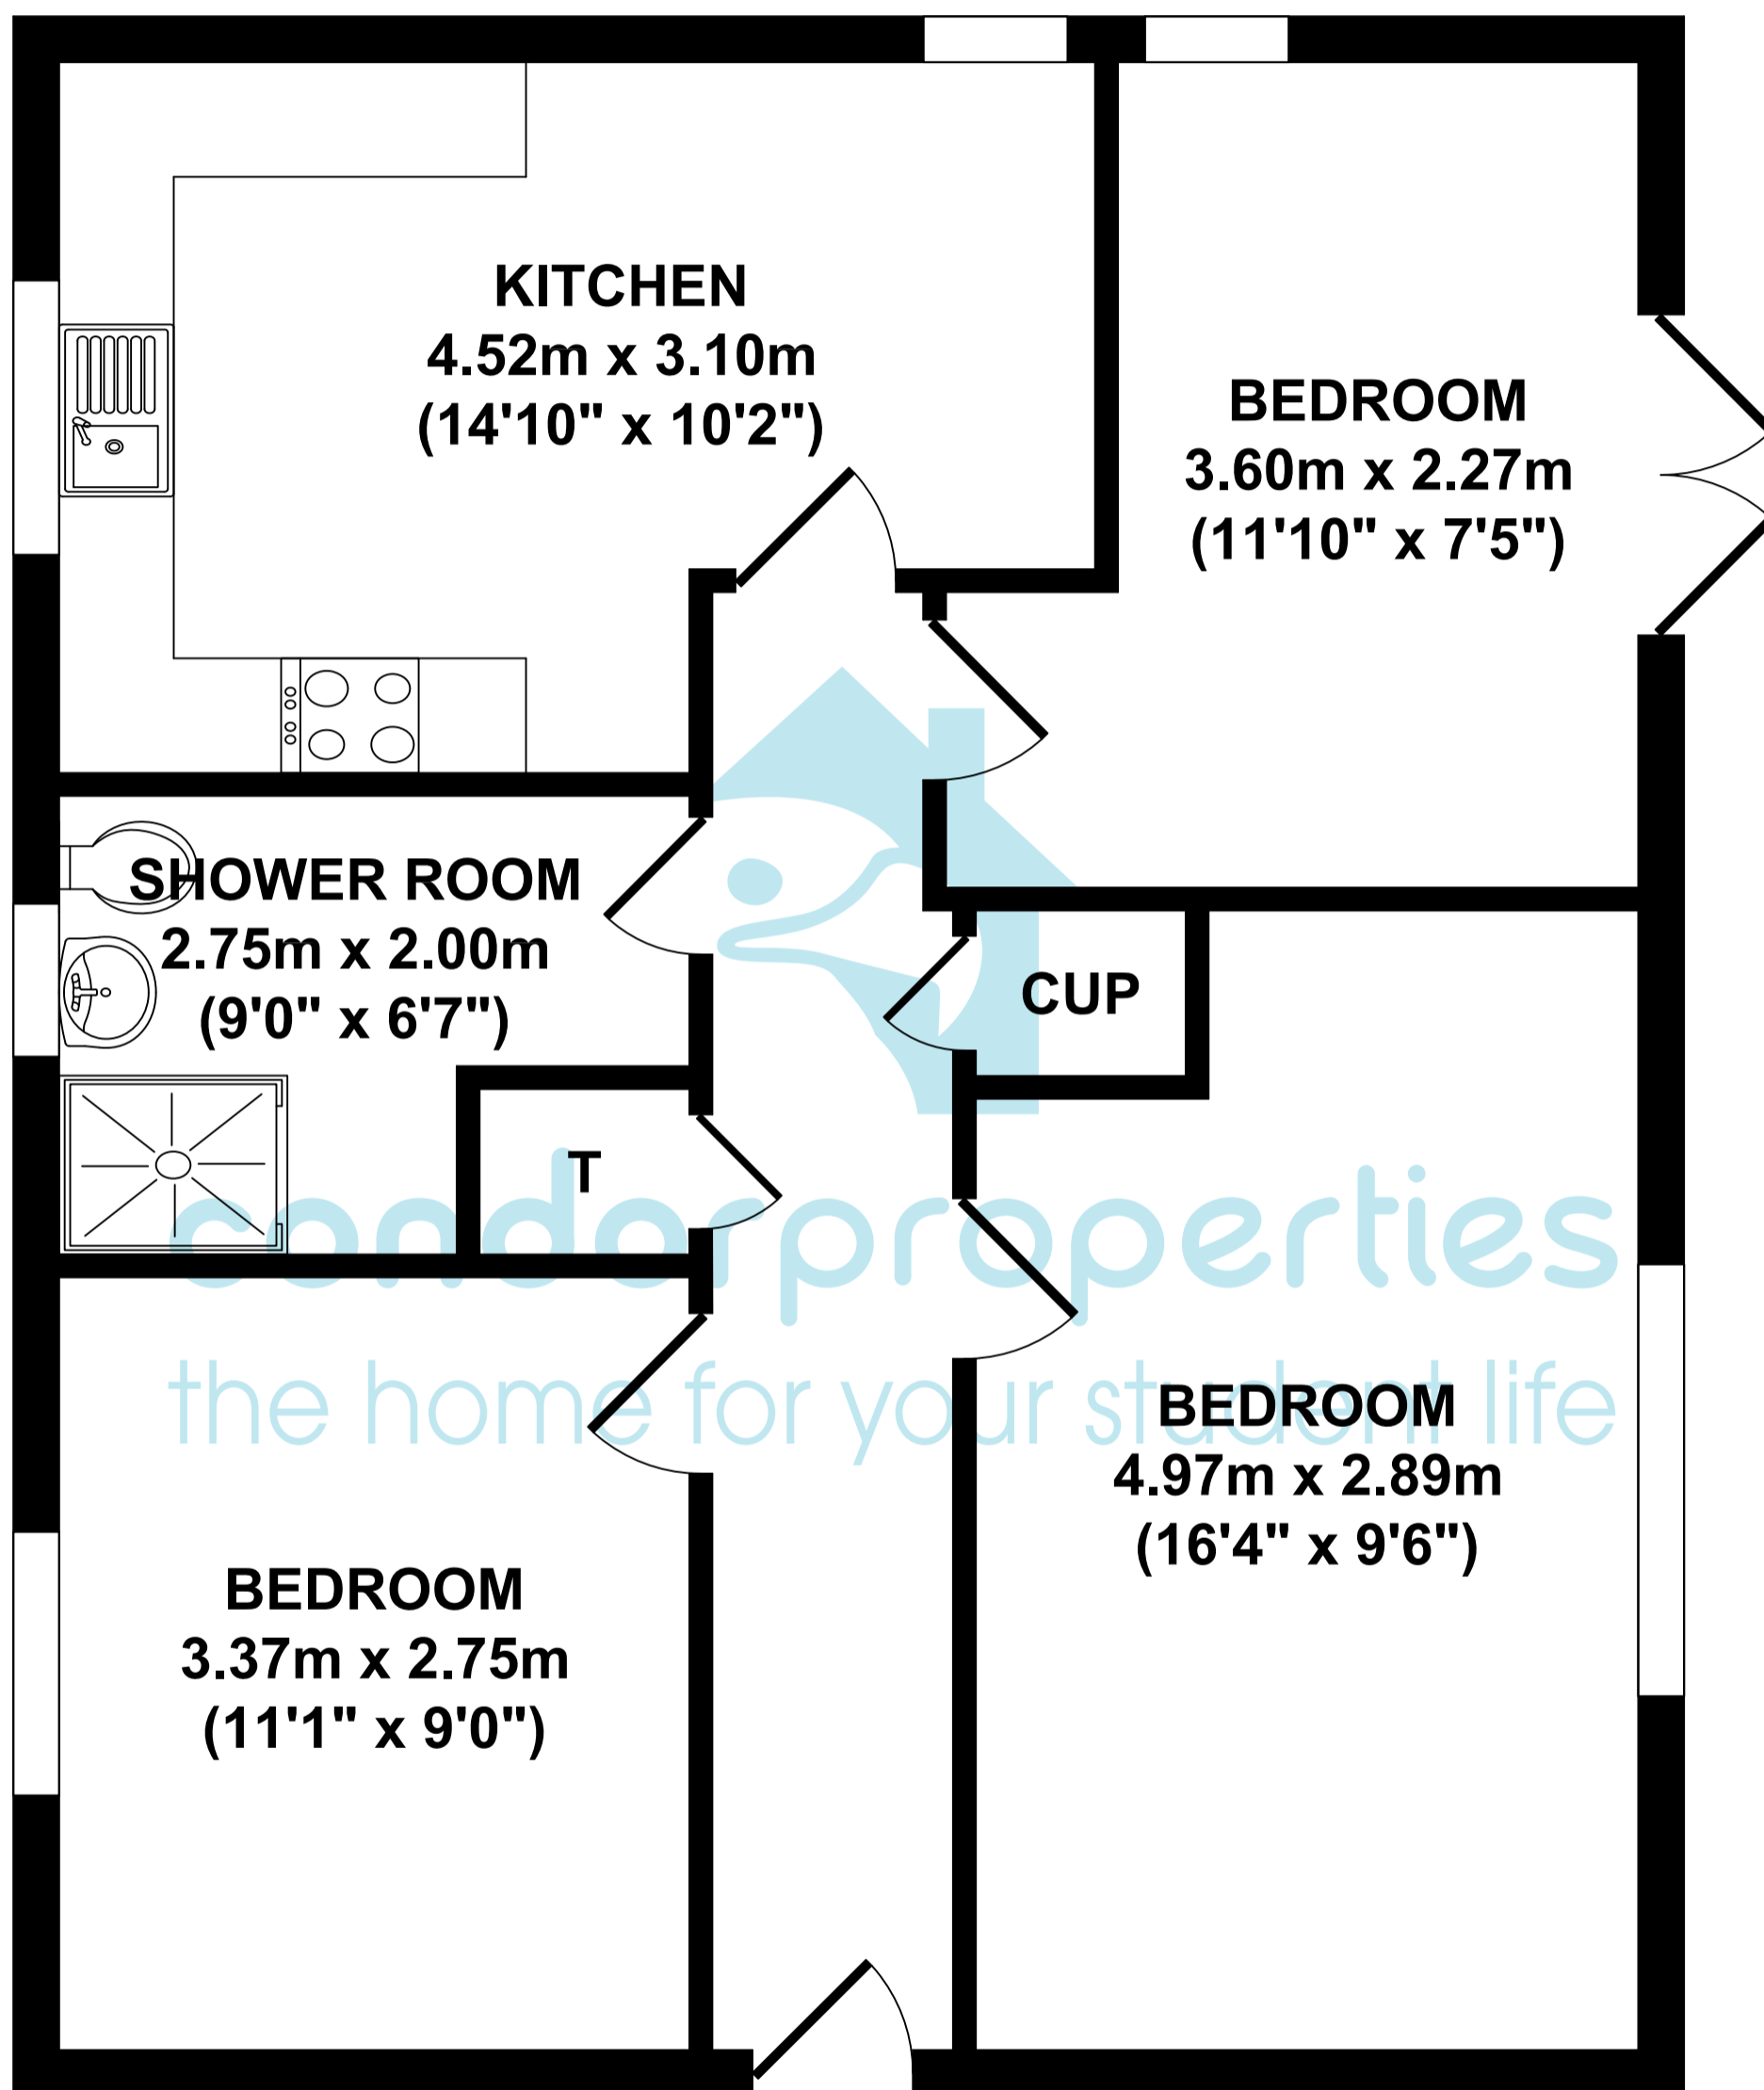

29 Barnsdale Close

KEY:

T = TANK

Whilst every attempt has been made to ensure the accuracy of the floor plan contained here, measurements of doors, windows, rooms and any other items are approximate and no responsibility is taken for any error, omission, or mis-statement. This plan is for illustrative purposes only and should be used as such by any prospective purchaser. The services systems and appliance shown have not been tested and no guarantee as to their operability or efficiency can be given.