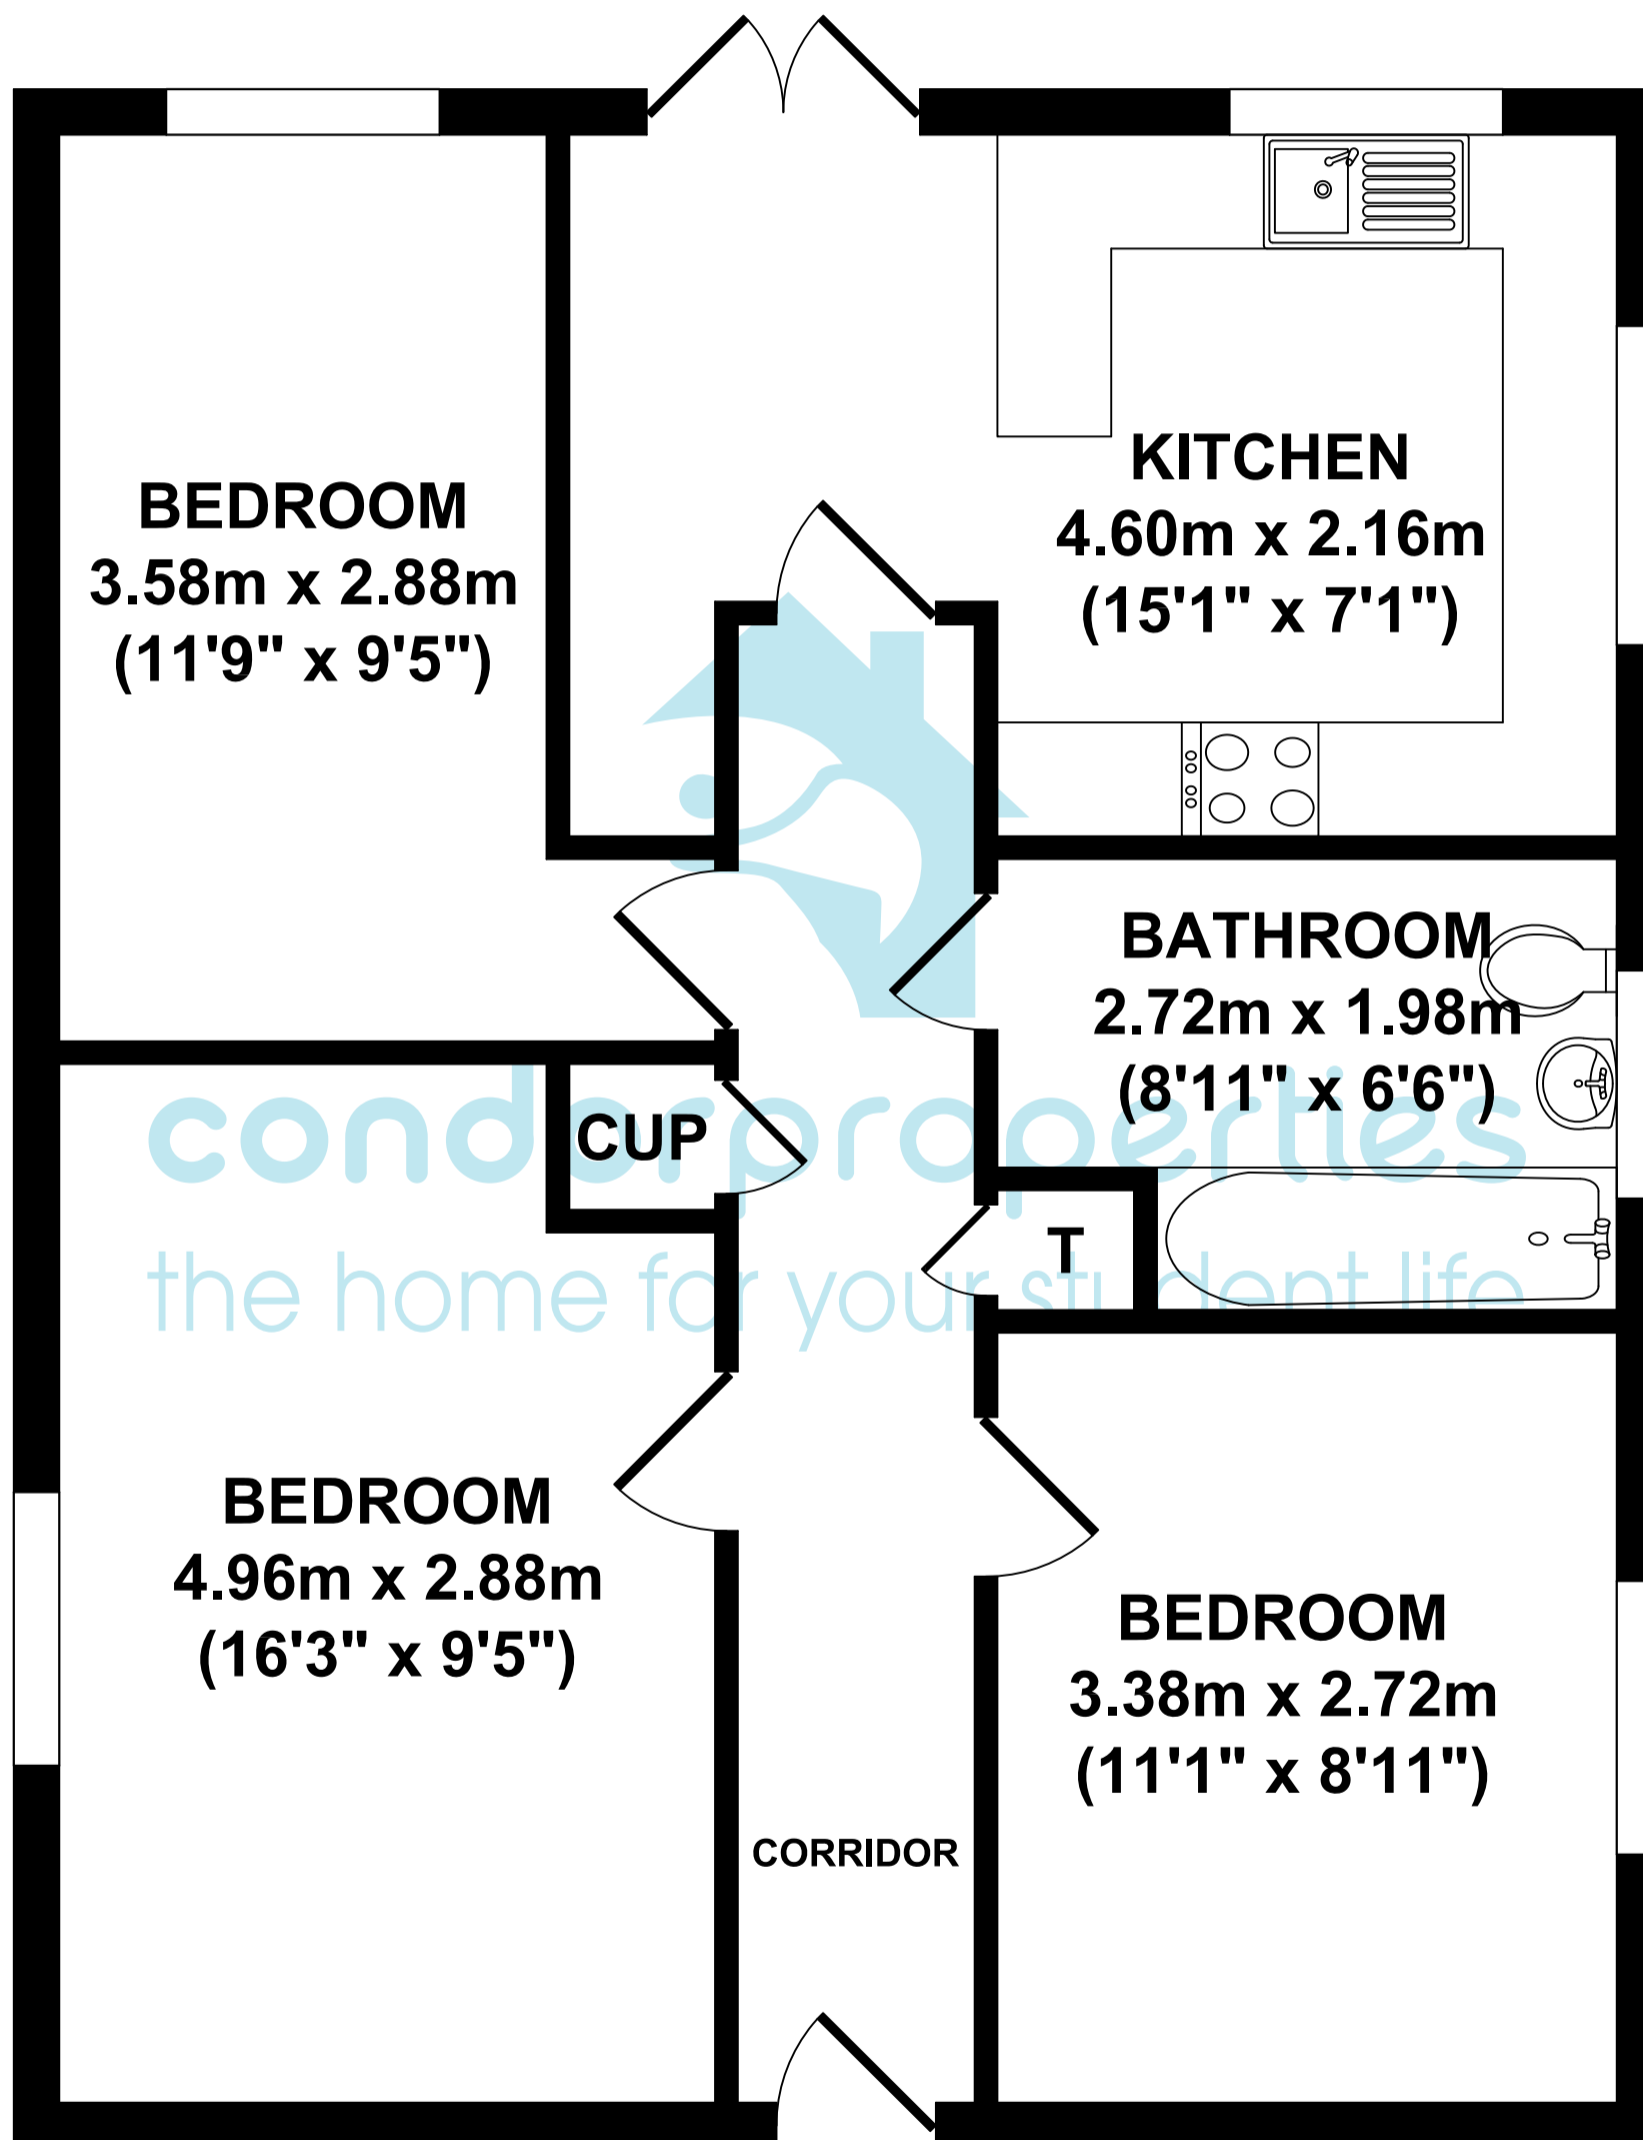

28 Barnsdale Close

KEY:

T = TANK

Whilst every attempt has been made to ensure the accuracy of the floor plan contained here, measurements of doors, windows, rooms and any other items are approximate and no responsibility is taken for any error, omission, or mis-statement. This plan is for illustrative purposes only and should be used as such by any prospective purchaser. The services systems and appliance shown have not been tested and no guarantee as to their operability or efficiency can be given.