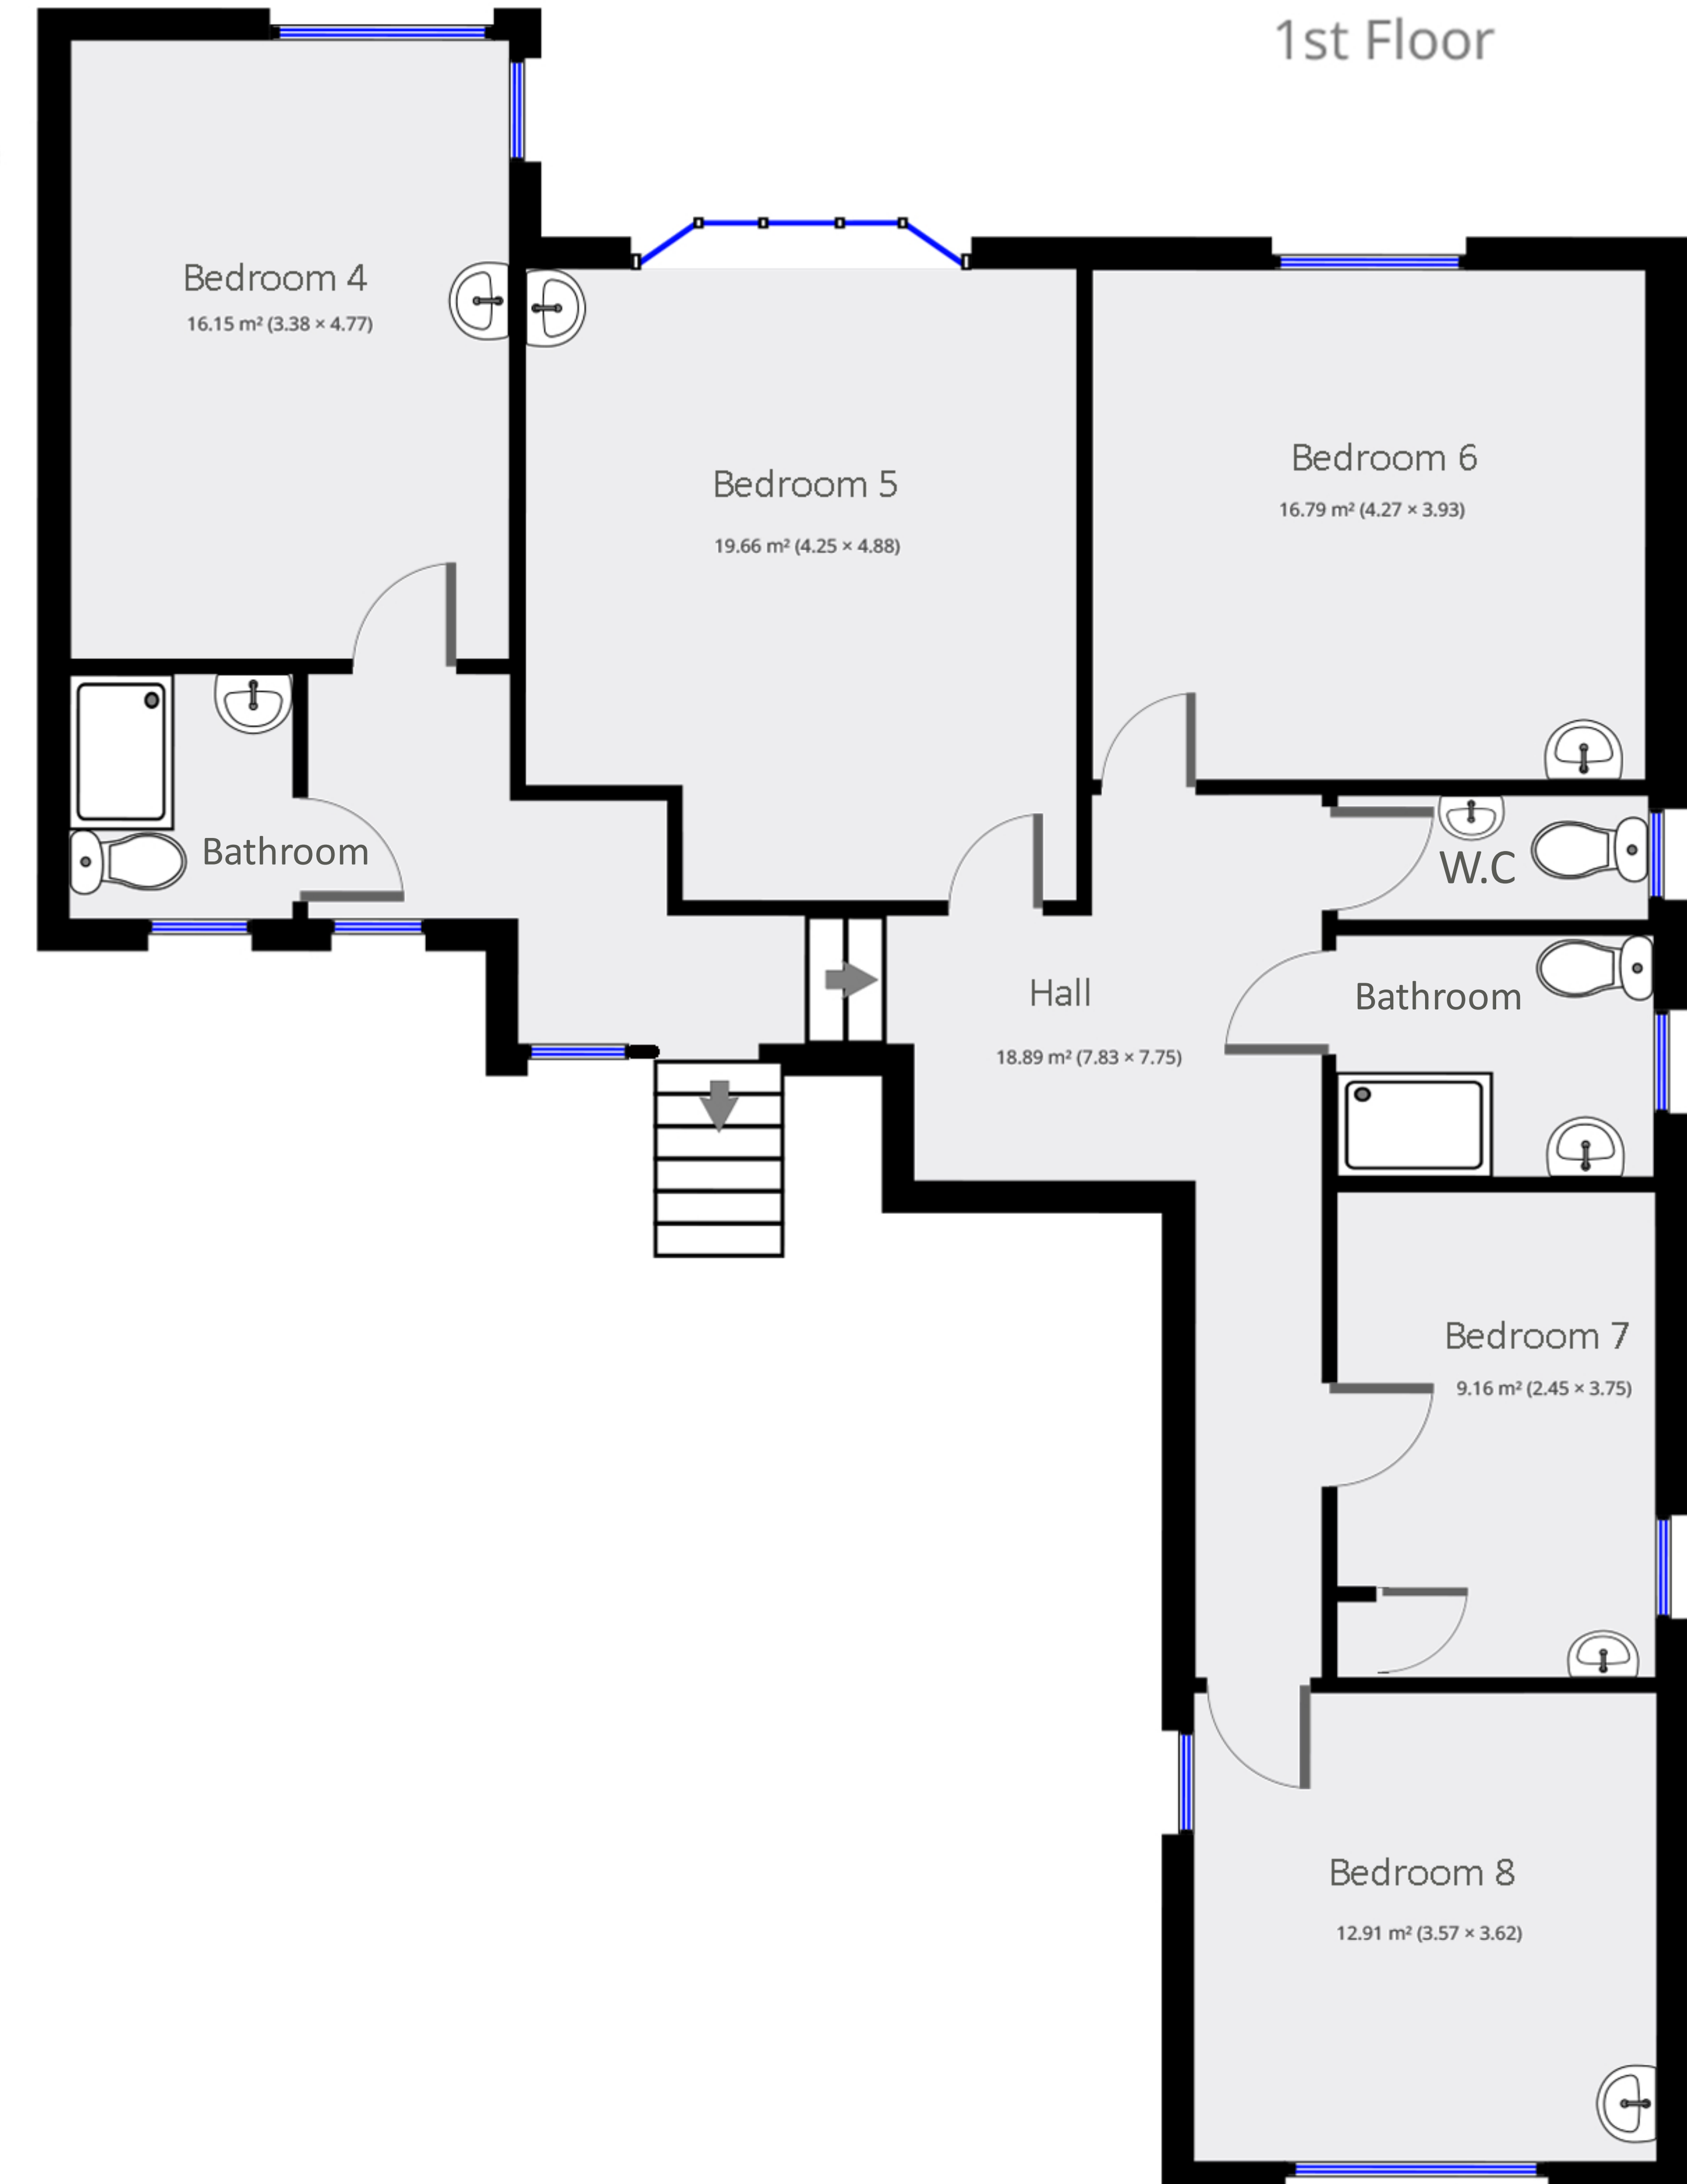

196 Ashby Road

196 Ashby Road
Loughborough
LE11 3AG

Statistics

- Area: 212 m²
- 2 Floors
- 8 Bedrooms
- 3.5 Bathrooms