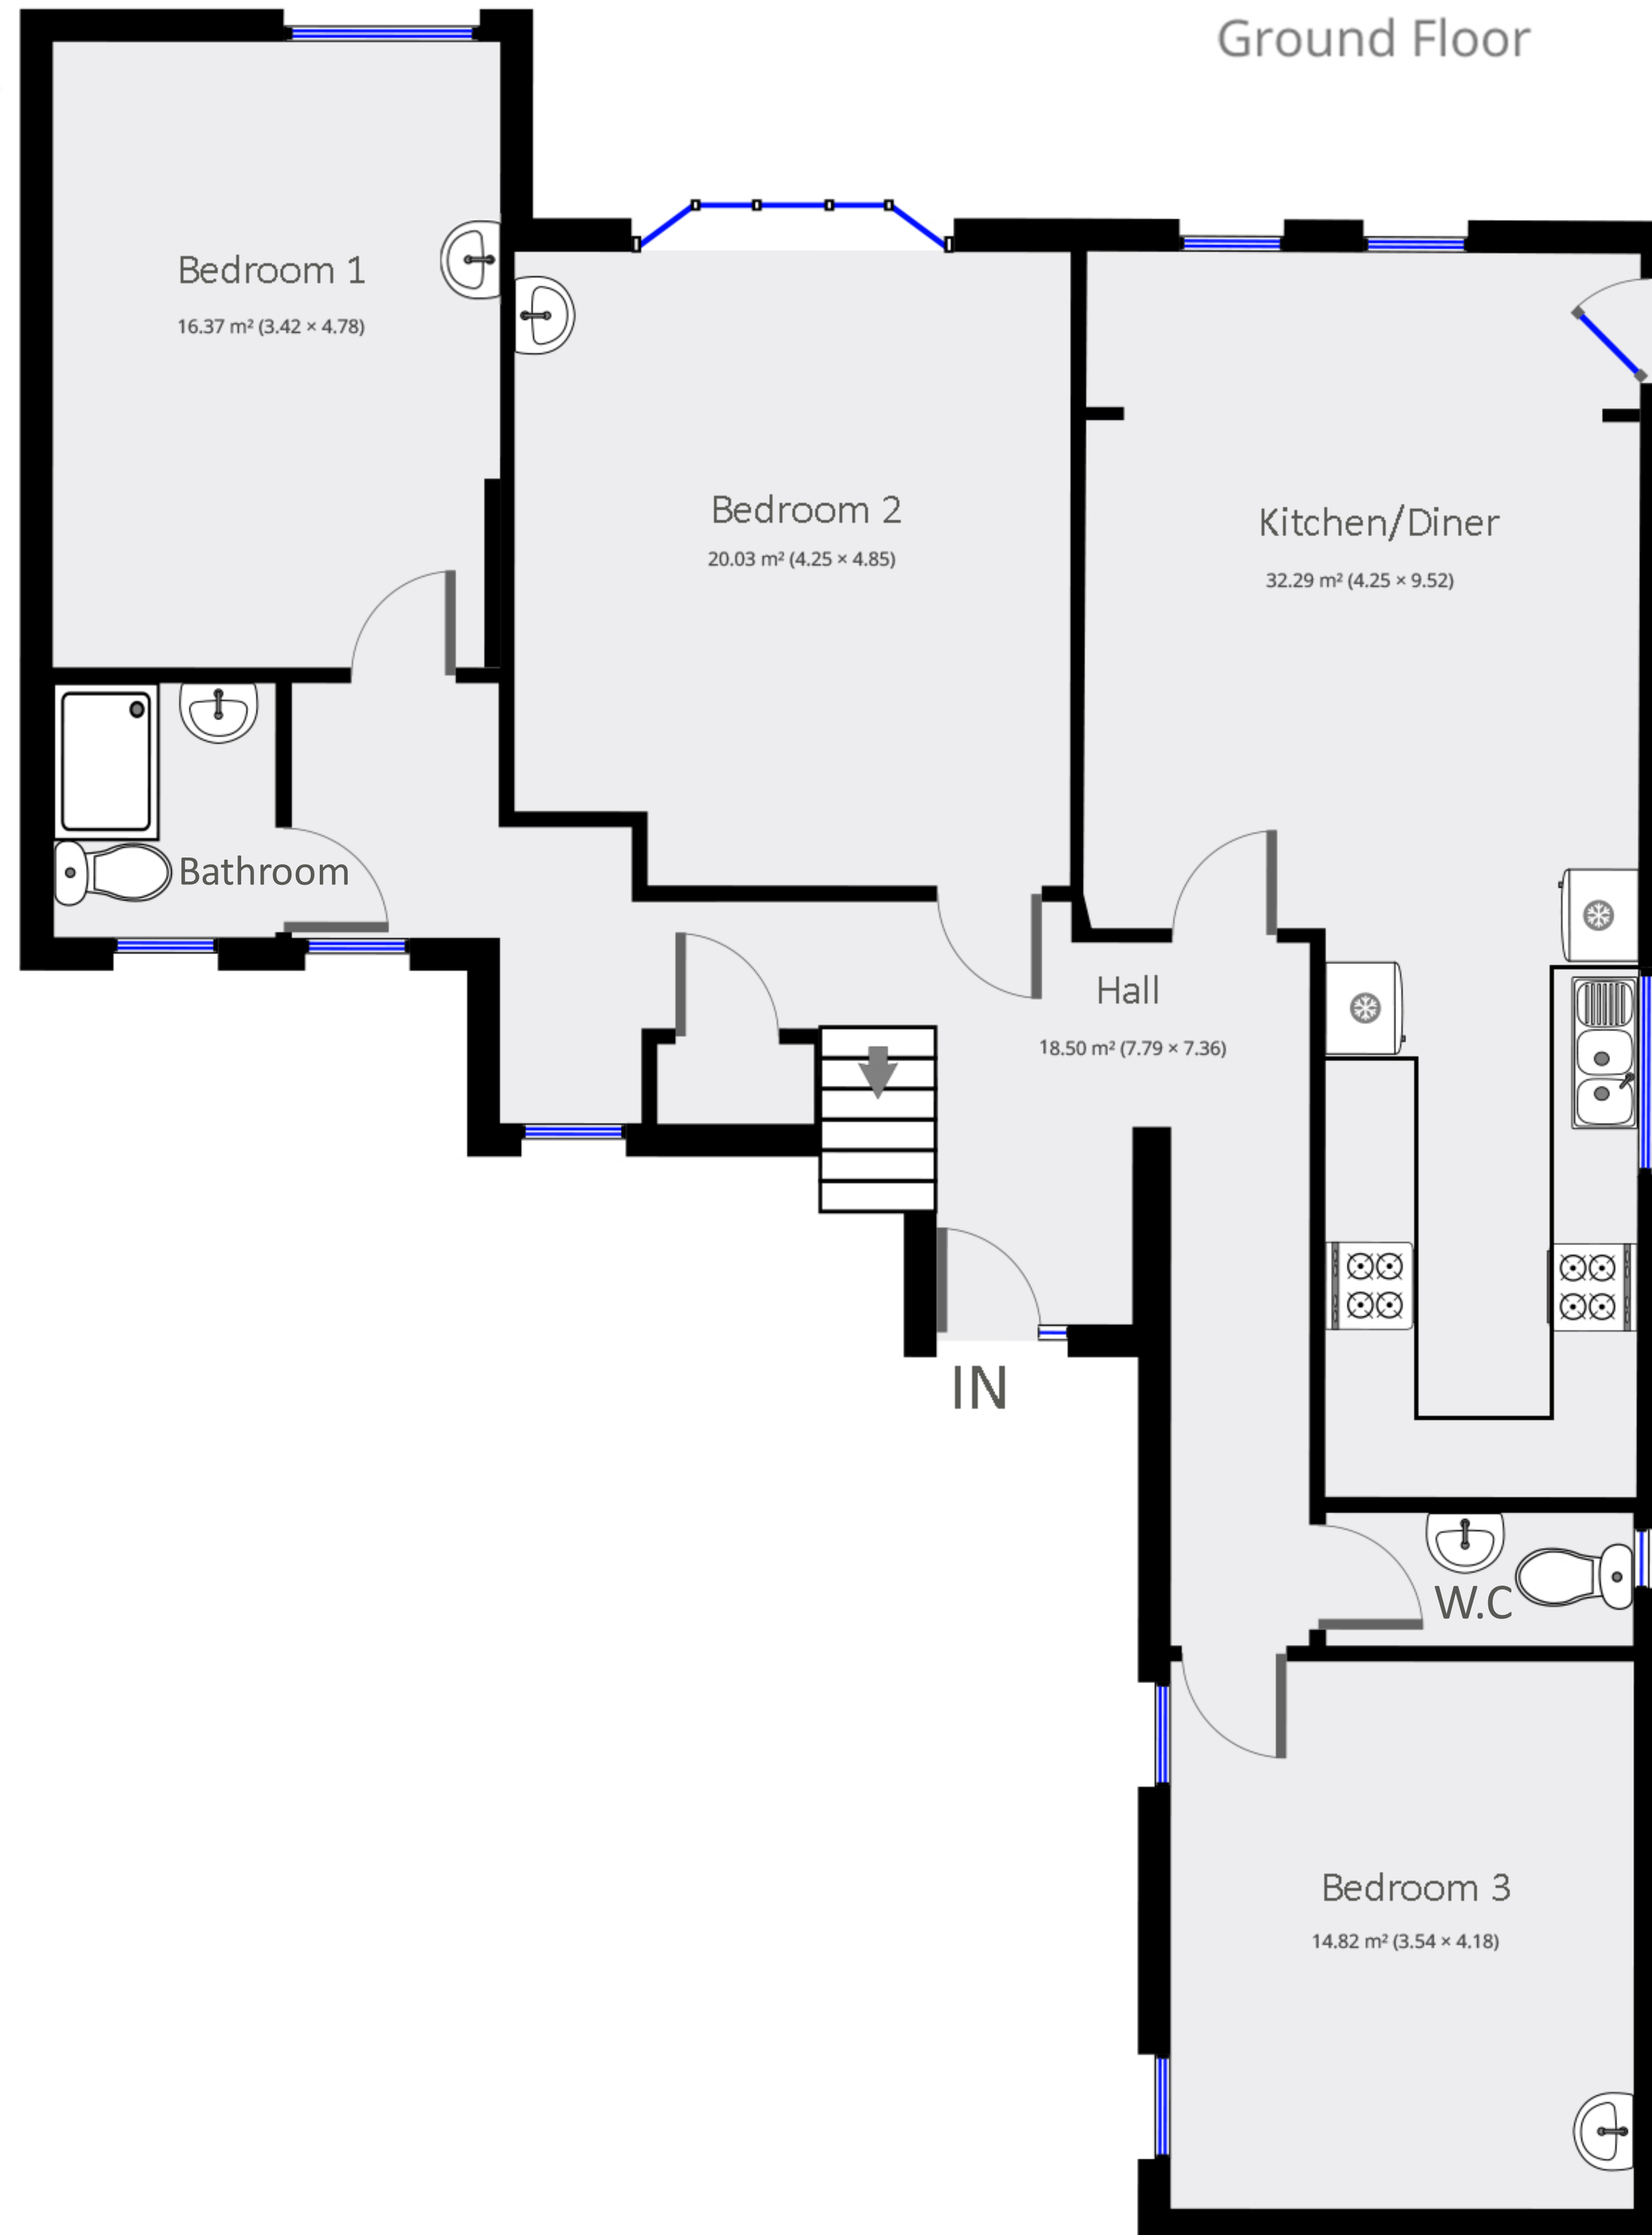

196 Ashby Road

196 Ashby Road
Loughborough
LE11 3AG

Statistics

- Area: 212 m²
- 2 Floors
- 8 Bedrooms
- 3.5 Bathrooms