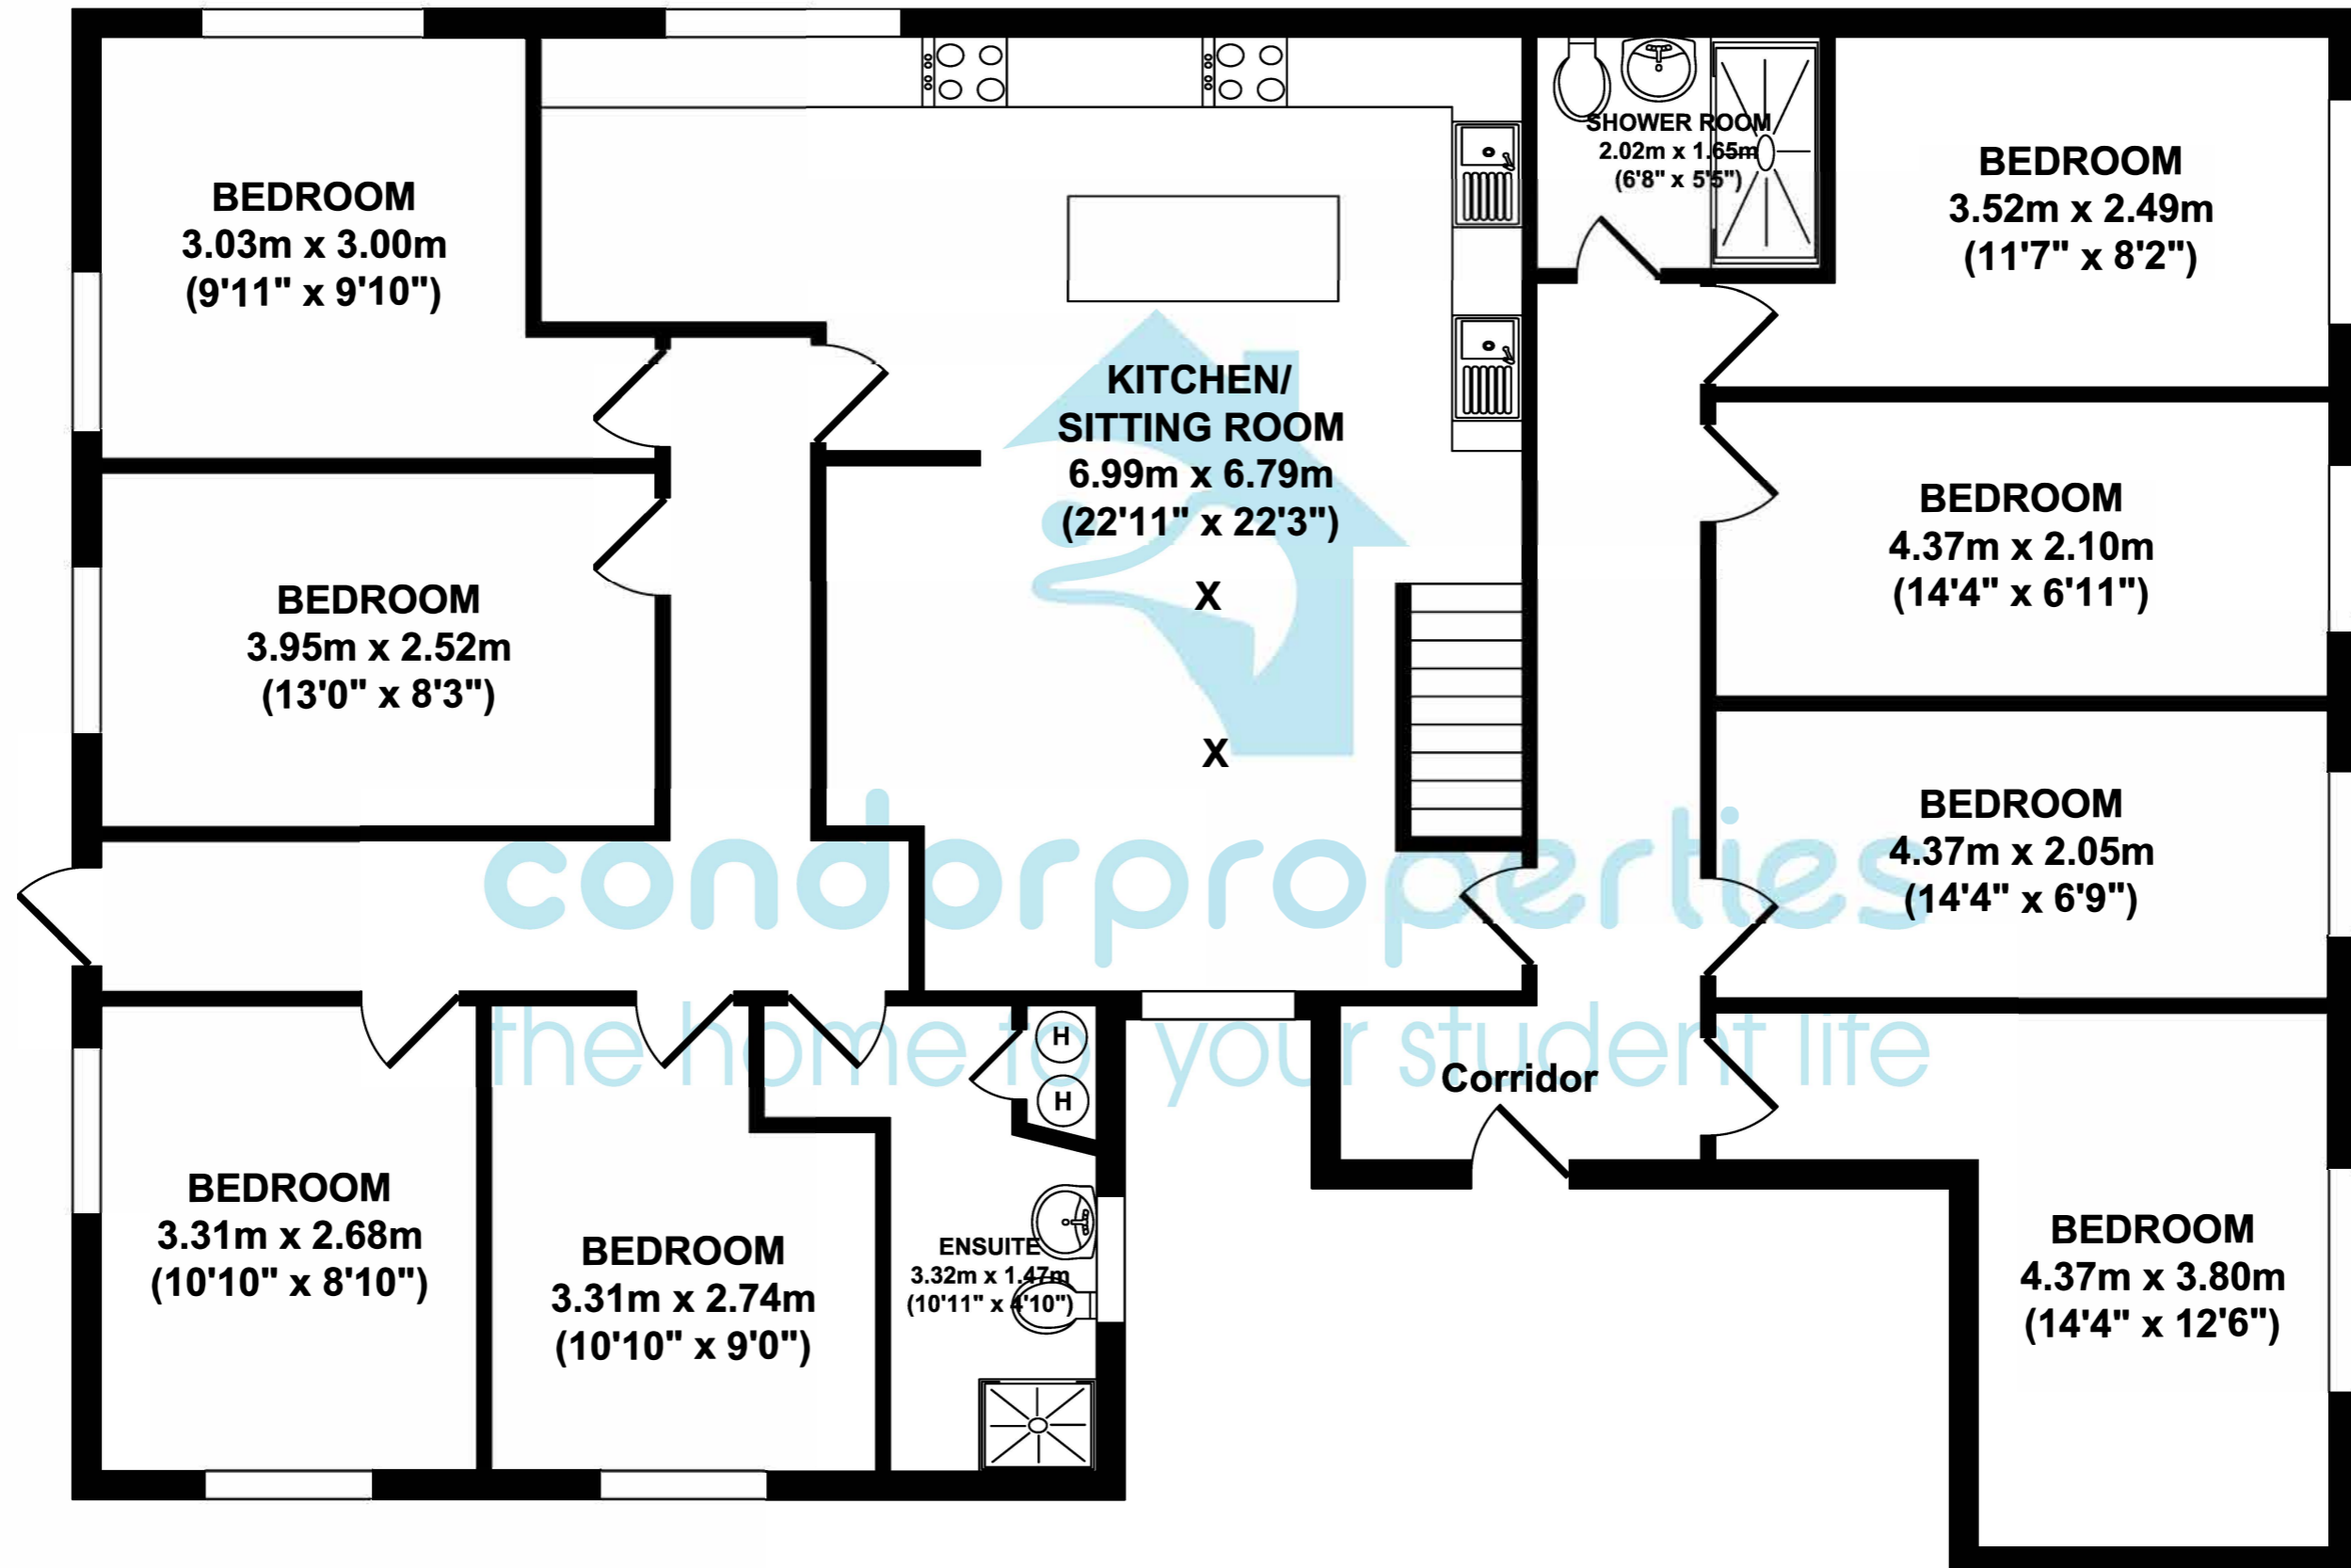

18A The Rushes

KEY:

X = SKYLIGHT

Whilst every attempt has been made to ensure the accuracy of the floor plan contained here, measurements of doors, windows, rooms and any other items are approximate and no responsibility is taken for any error, omission, or mis-statement. This plan is for illustrative purposes only and should be used as such by any prospective purchaser. The services systems and appliance shown have not been tested and no guarantee as to their operability or efficiency can be given.