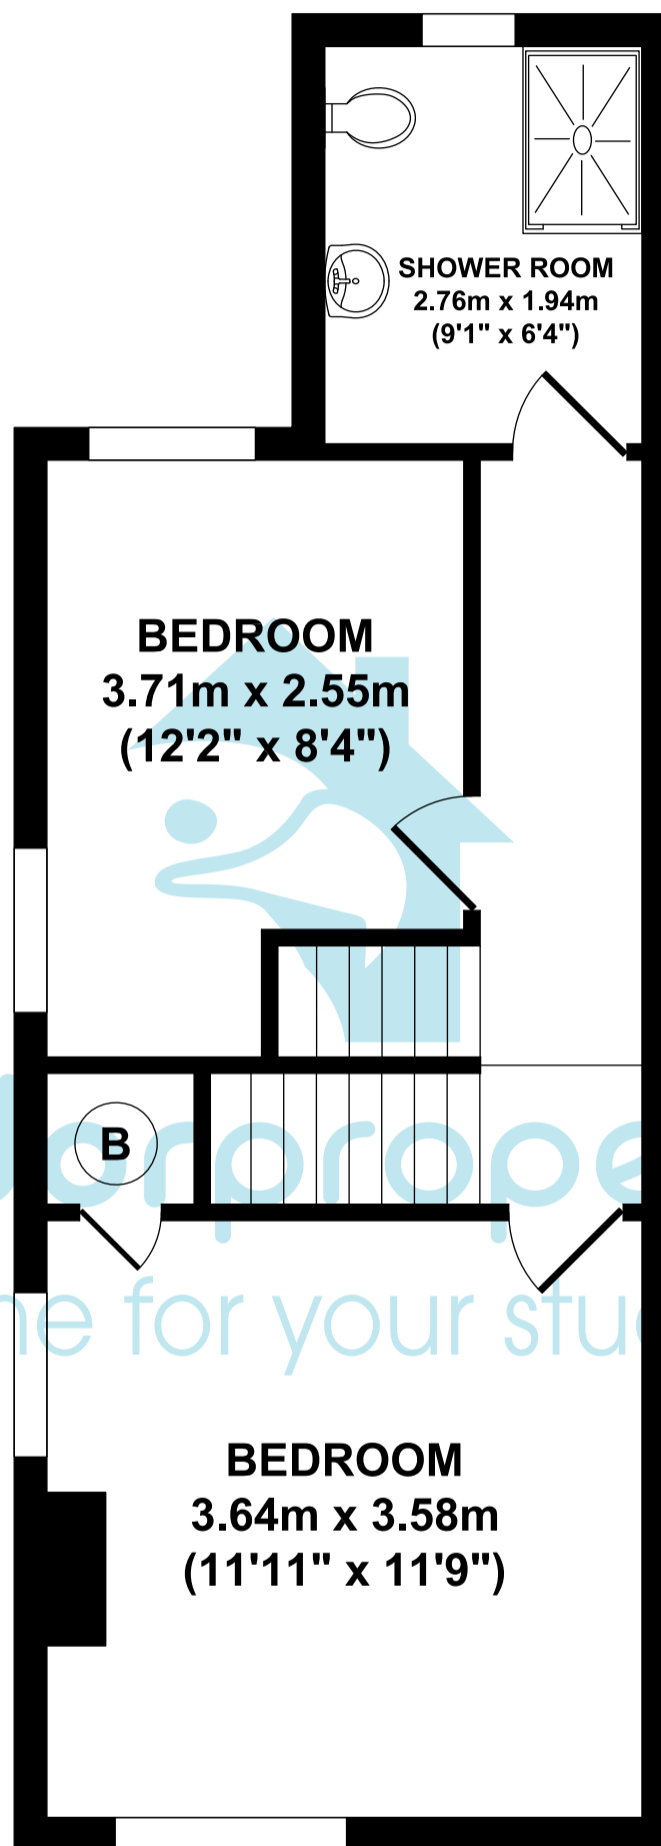

# 100 Station Road

## KEY:

B = BOILER  
F = FRIDGE

GROUND FLOOR

FIRST FLOOR

SECOND FLOOR

Whilst every attempt has been made to ensure the accuracy of the floor plan contained here, measurements of doors, windows, rooms and any other items are approximate and no responsibility is taken for any error, omission, or mis-statement. This plan is for illustrative purposes only and should be used as such by any prospective purchaser. The services systems and appliance shown have not been tested and no guarantee as to their operability or efficiency can be given.