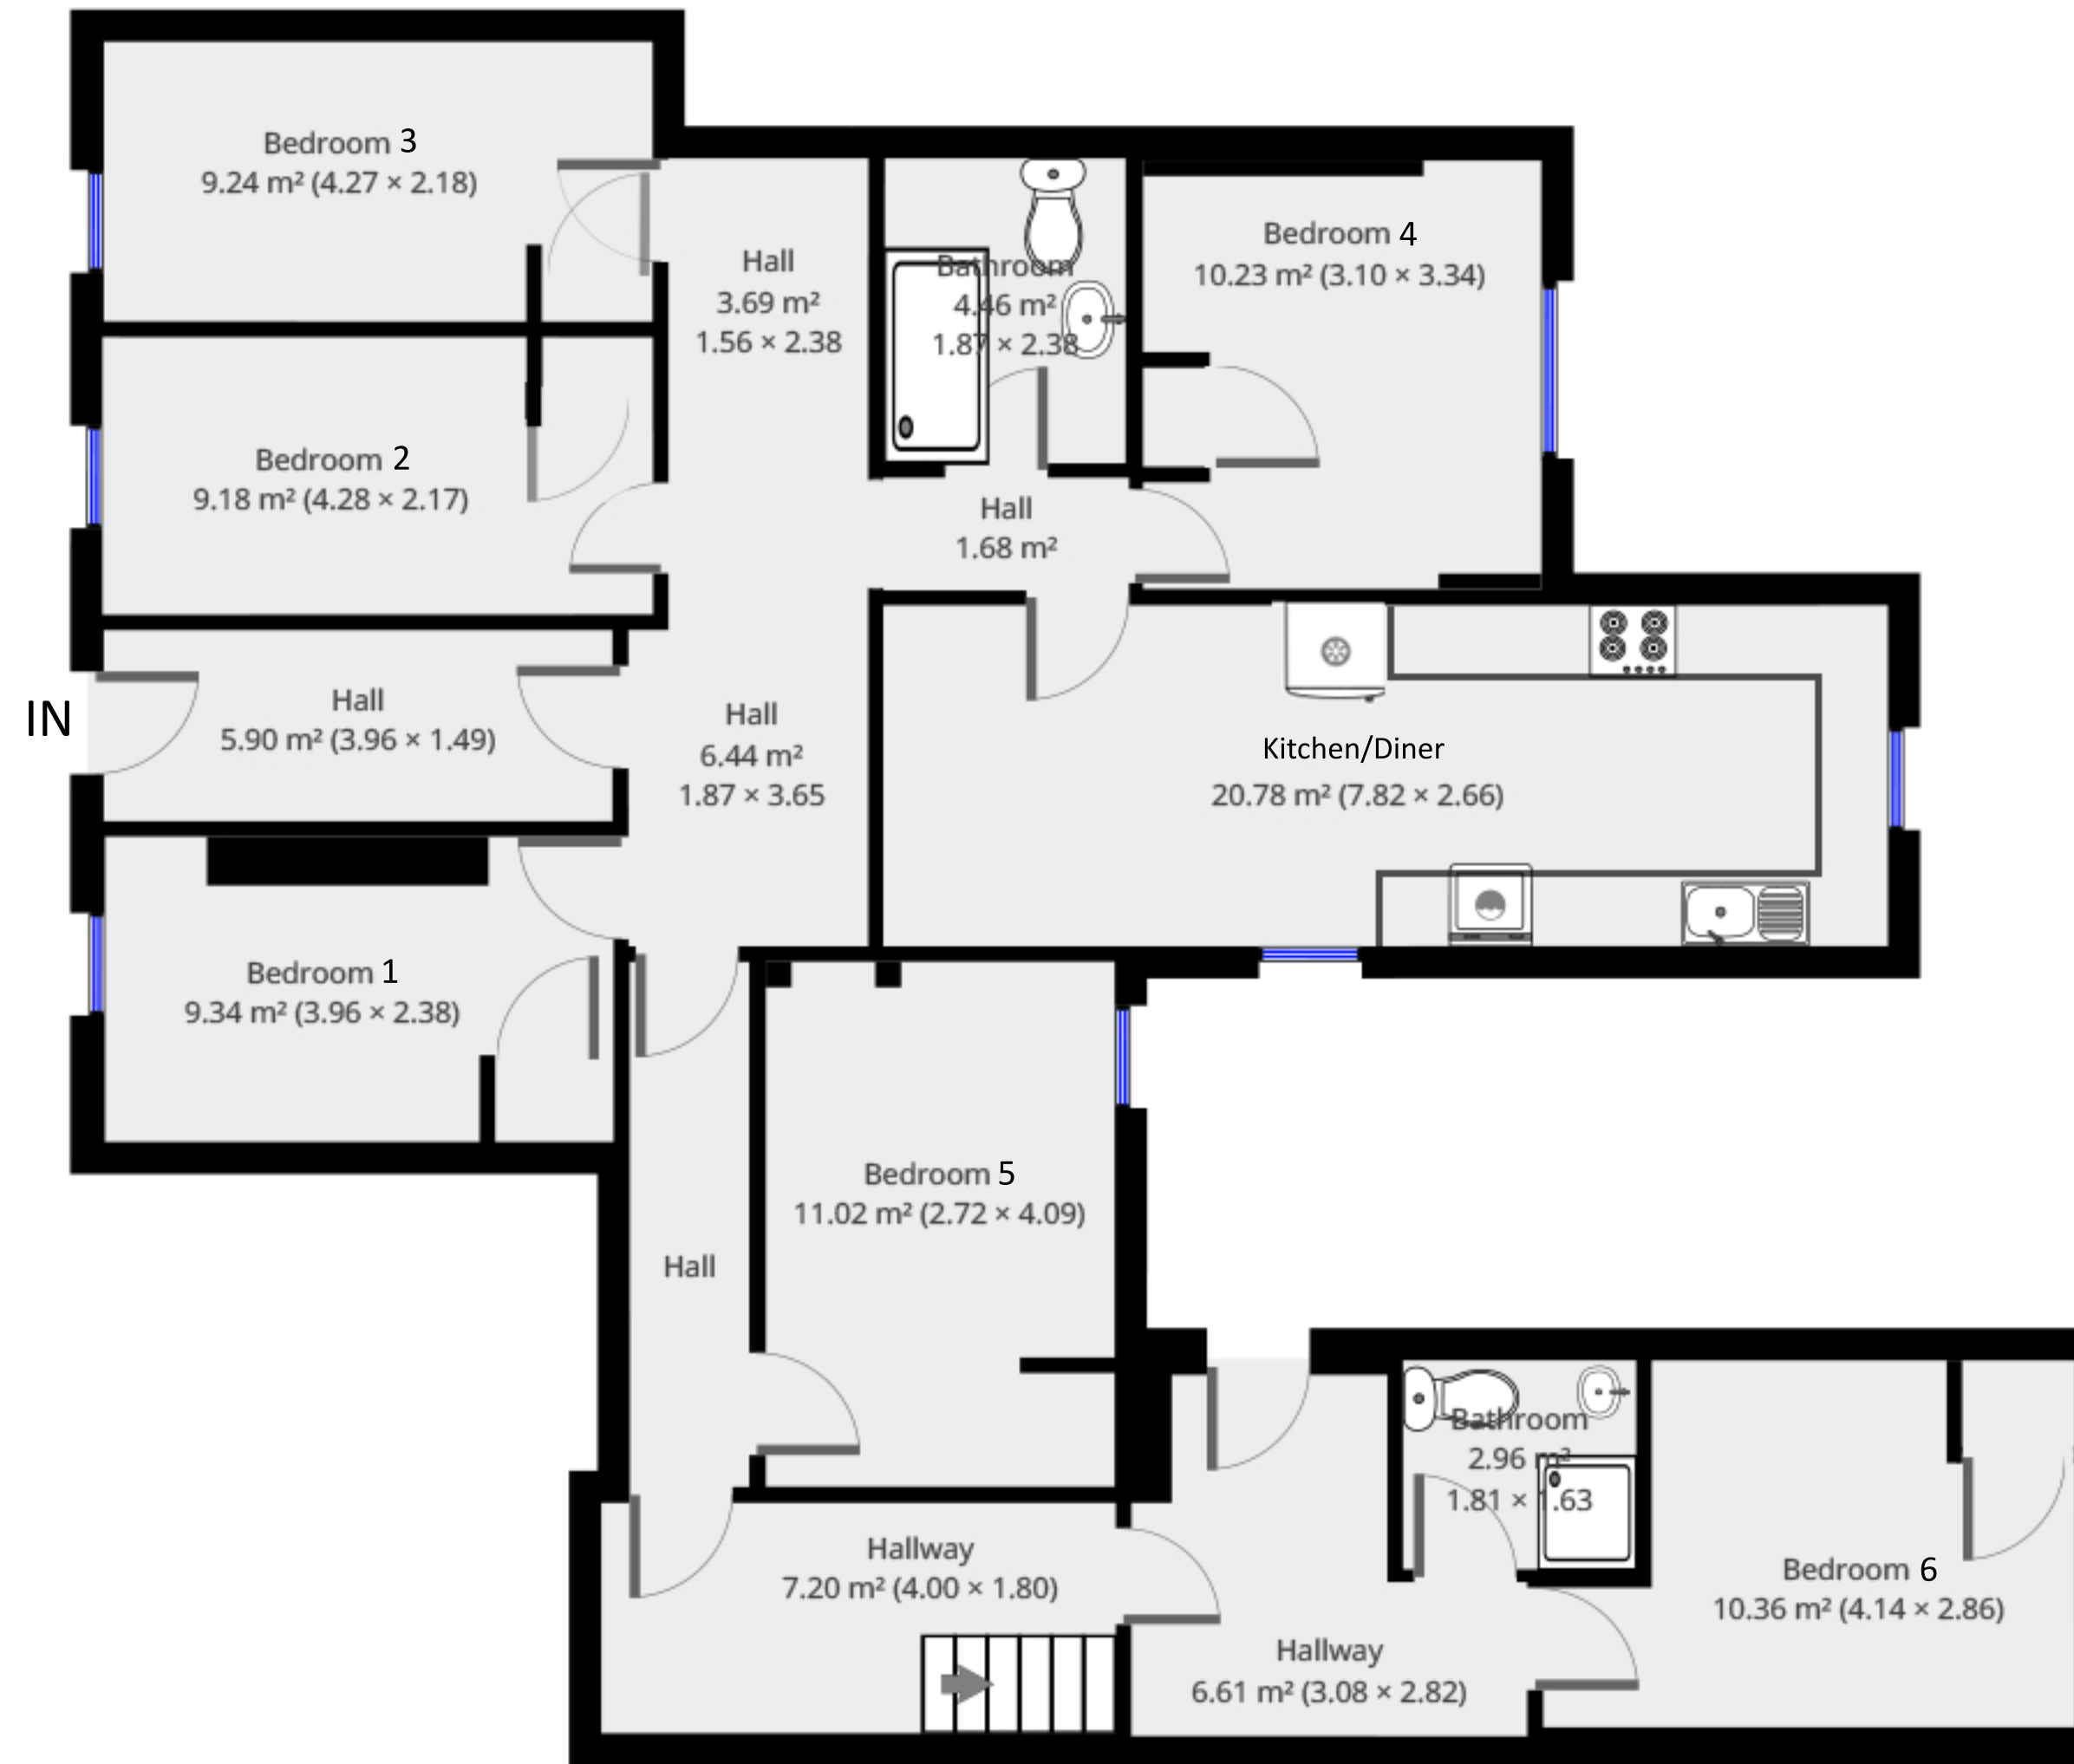

79 Mount Pleasant

Flat 1

Ground Floor

Statistics

Area: 374 m²
3 Floors
20 Bedrooms
6 Bathrooms

THIS FLOORPLAN IS PROVIDED WITHOUT WARRANTY OF ANY KIND. IT IS THE COPYRIGHT OF CONDOR PROPERTIES LTD 2020