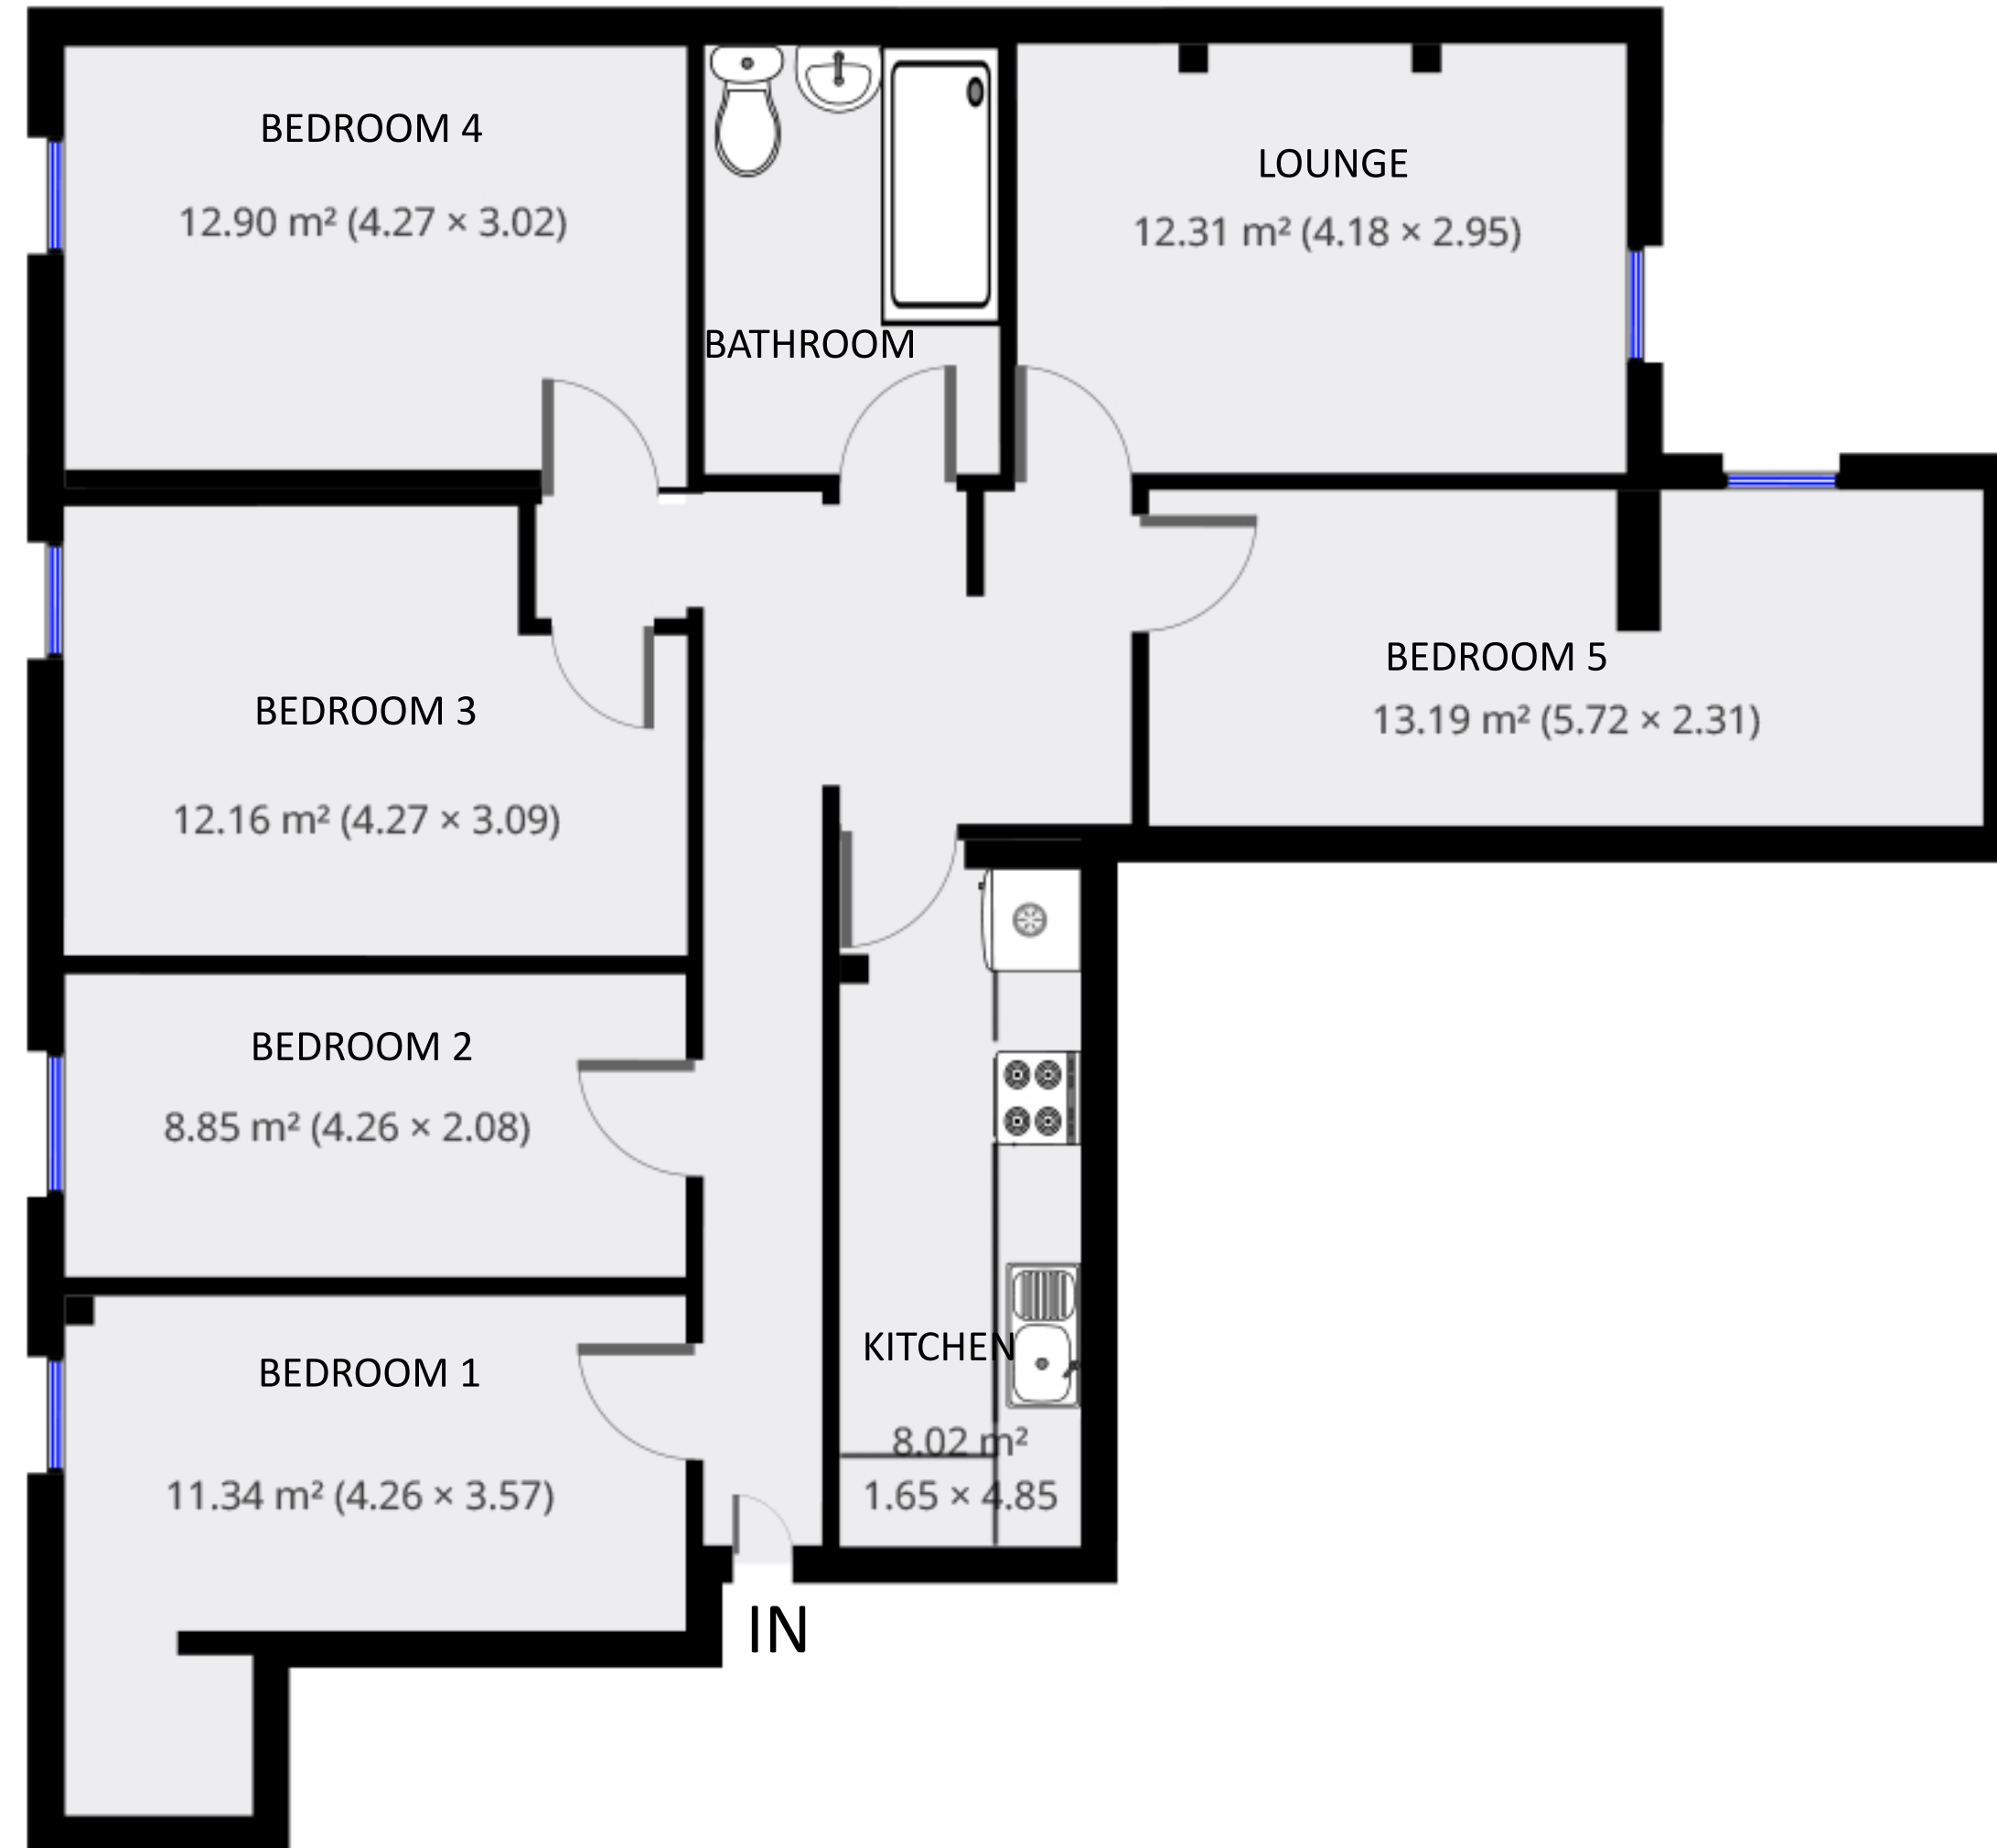

77 Mount Pleasant

Mount Pleasant , Liverpool, L3 5BT

FLAT B

THIS FLOORPLAN IS PROVIDED WITHOUT WARRANTY OF ANY KIND. IT IS THE COPYRIGHT OF CONDOR PROPERTIES LTD 2020

**Statistics**

Area: 153 m²
1 Floors
5 Bedrooms
1 Bathrooms