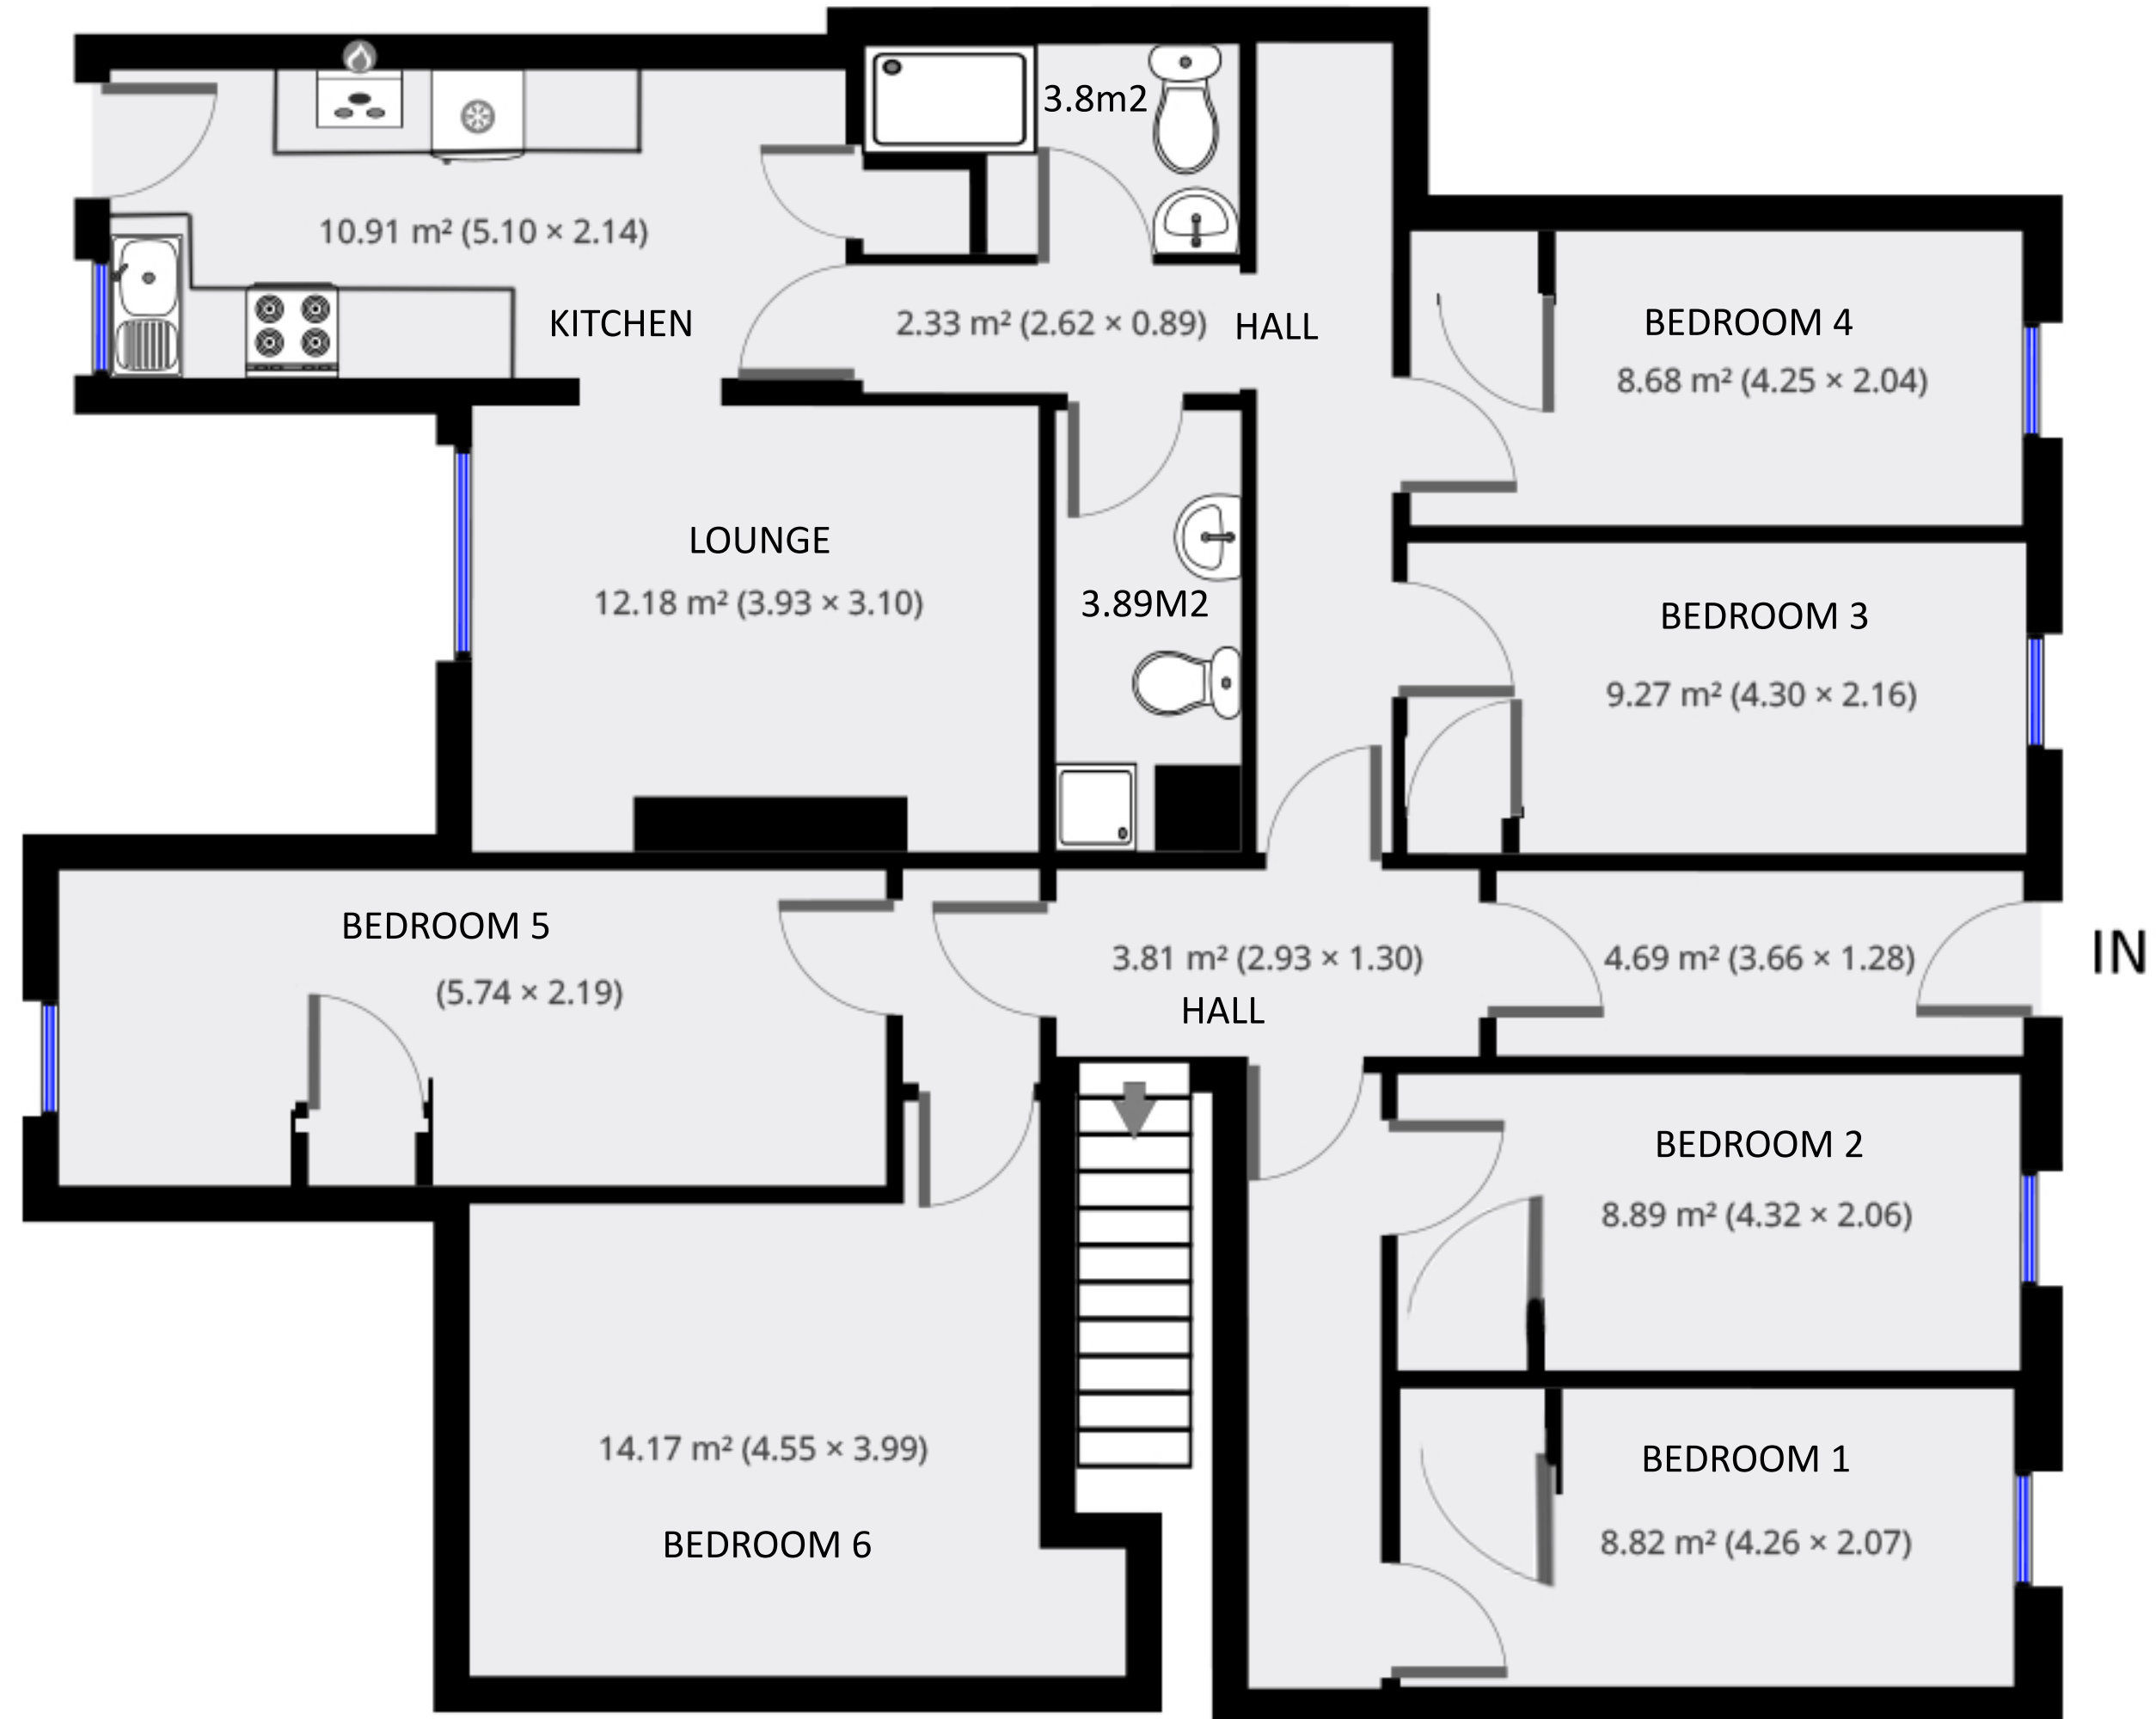

**75 Mount Pleasant**

Mount Pleasant, Liverpool, L3 5BT

**Flat 1**

**Statistics**

Area: 336 m<sup>2</sup>  
 3 Floors  
 18 Bedrooms  
 4 Bathrooms

THIS FLOORPLAN IS PROVIDED WITHOUT WARRANTY OF ANY KIND. IT IS THE COPYRIGHT OF CONDOR PROPERTIES LTD 2020