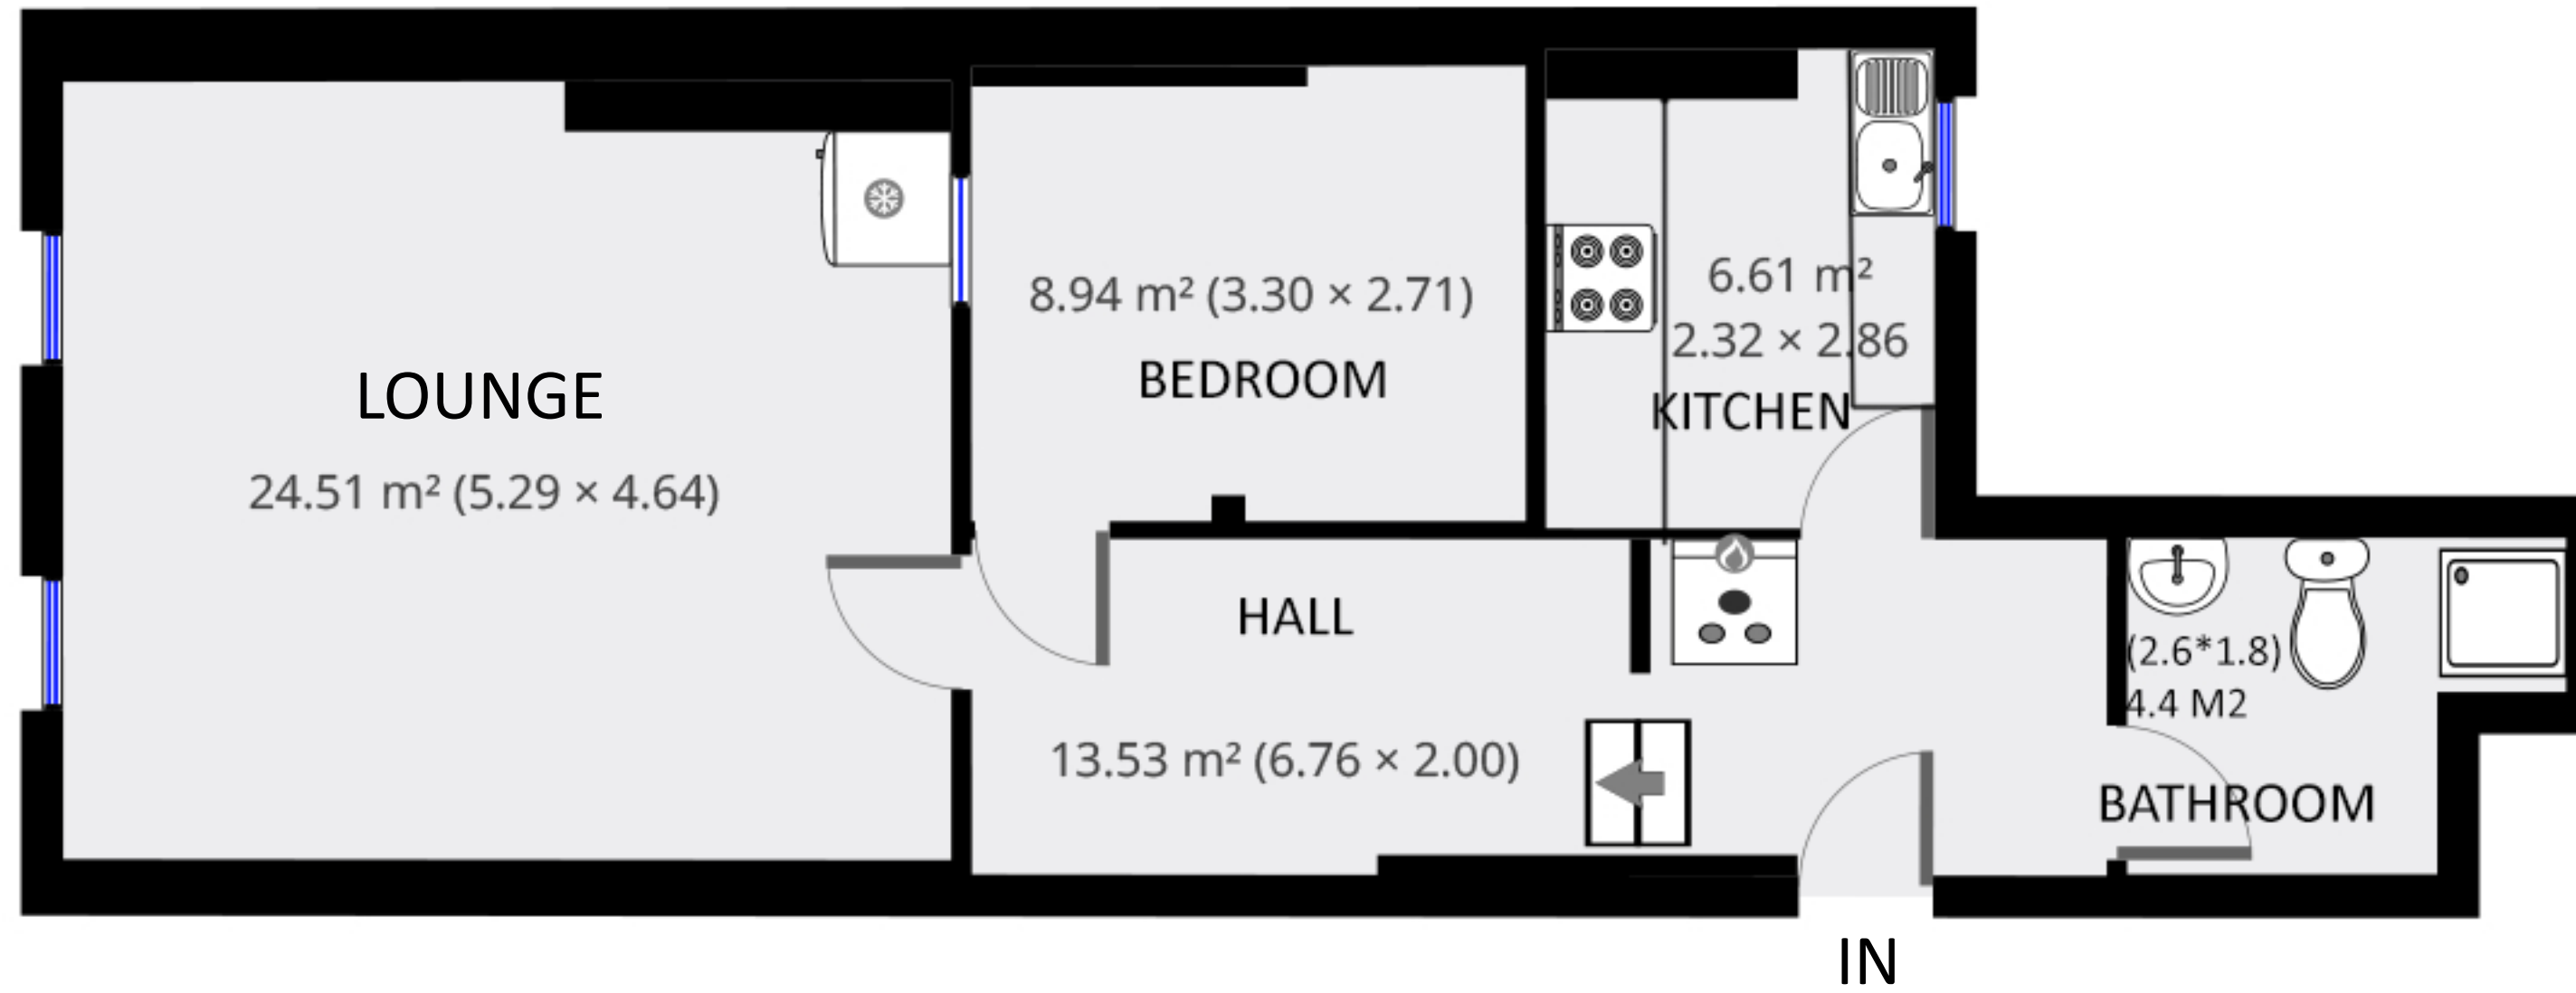

# 56a Lawrence Road

Ground Floor

Lawrence Road , Liverpool, uk L15 0AG

THIS FLOORPLAN IS PROVIDED WITHOUT WARRANTY OF ANY KIND. IT IS THE COPYRIGHT OF CONDOR PROPERTIES LTD 2020

### Statistics

- Area: 58 m<sup>2</sup>
- 1 Floor
- 1 Bedroom
- 1 Bathroom