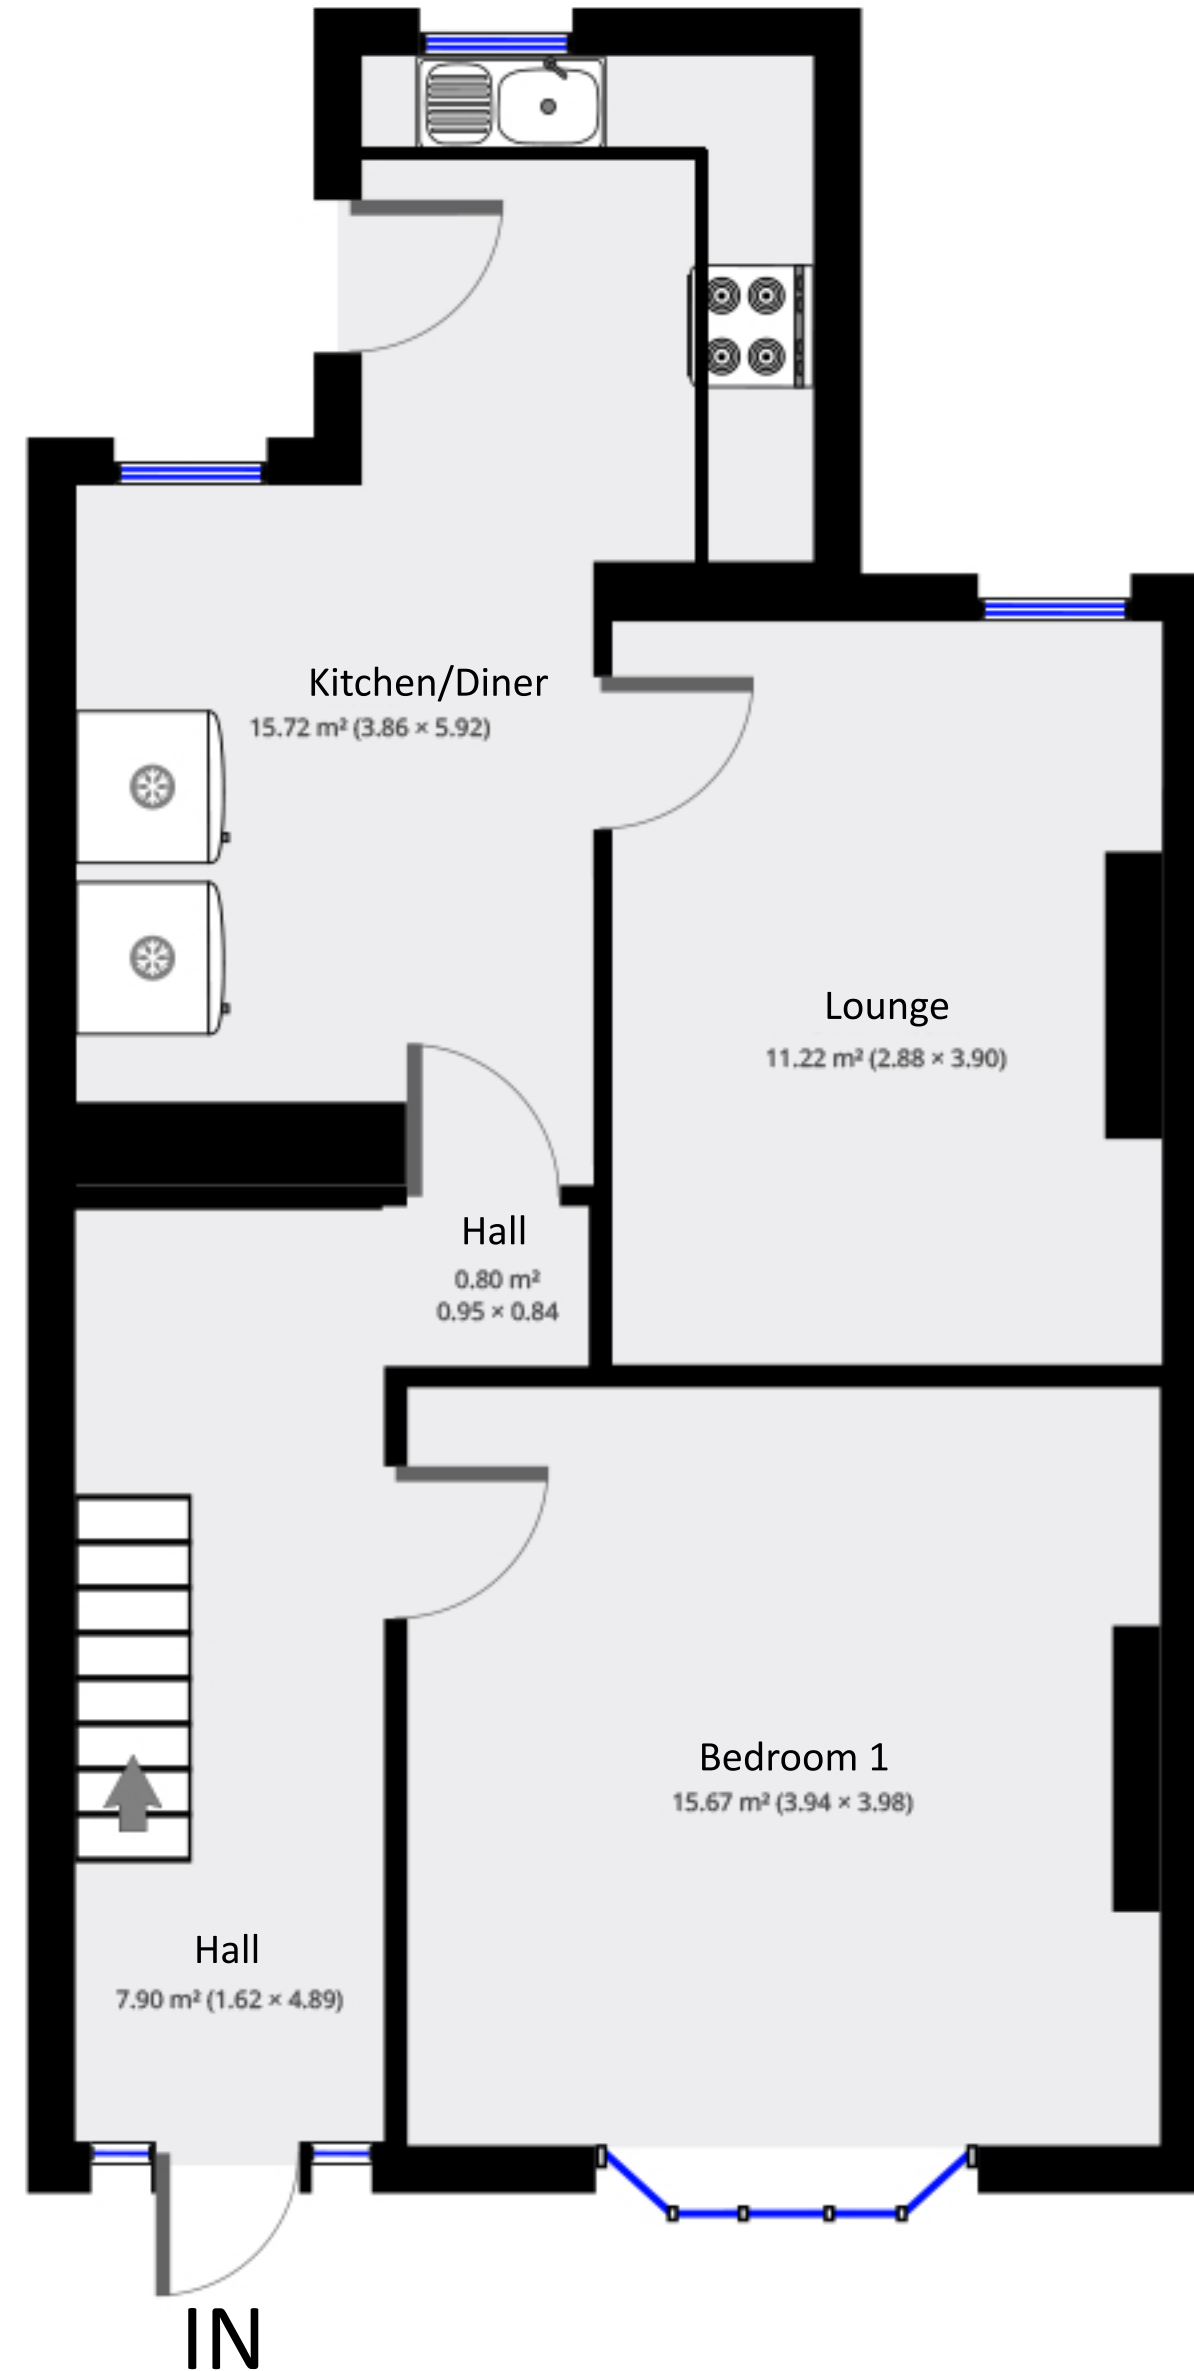

## Statistics

Area: 103 m<sup>2</sup>  
 2 Floors  
 5 Bedrooms  
 1 Bathroom

Ground Floor

1st Floor

THIS FLOORPLAN IS PROVIDED WITHOUT WARRANTY OF ANY KIND. IT IS THE COPYRIGHT OF CONDOR PROPERTIES LTD 2020