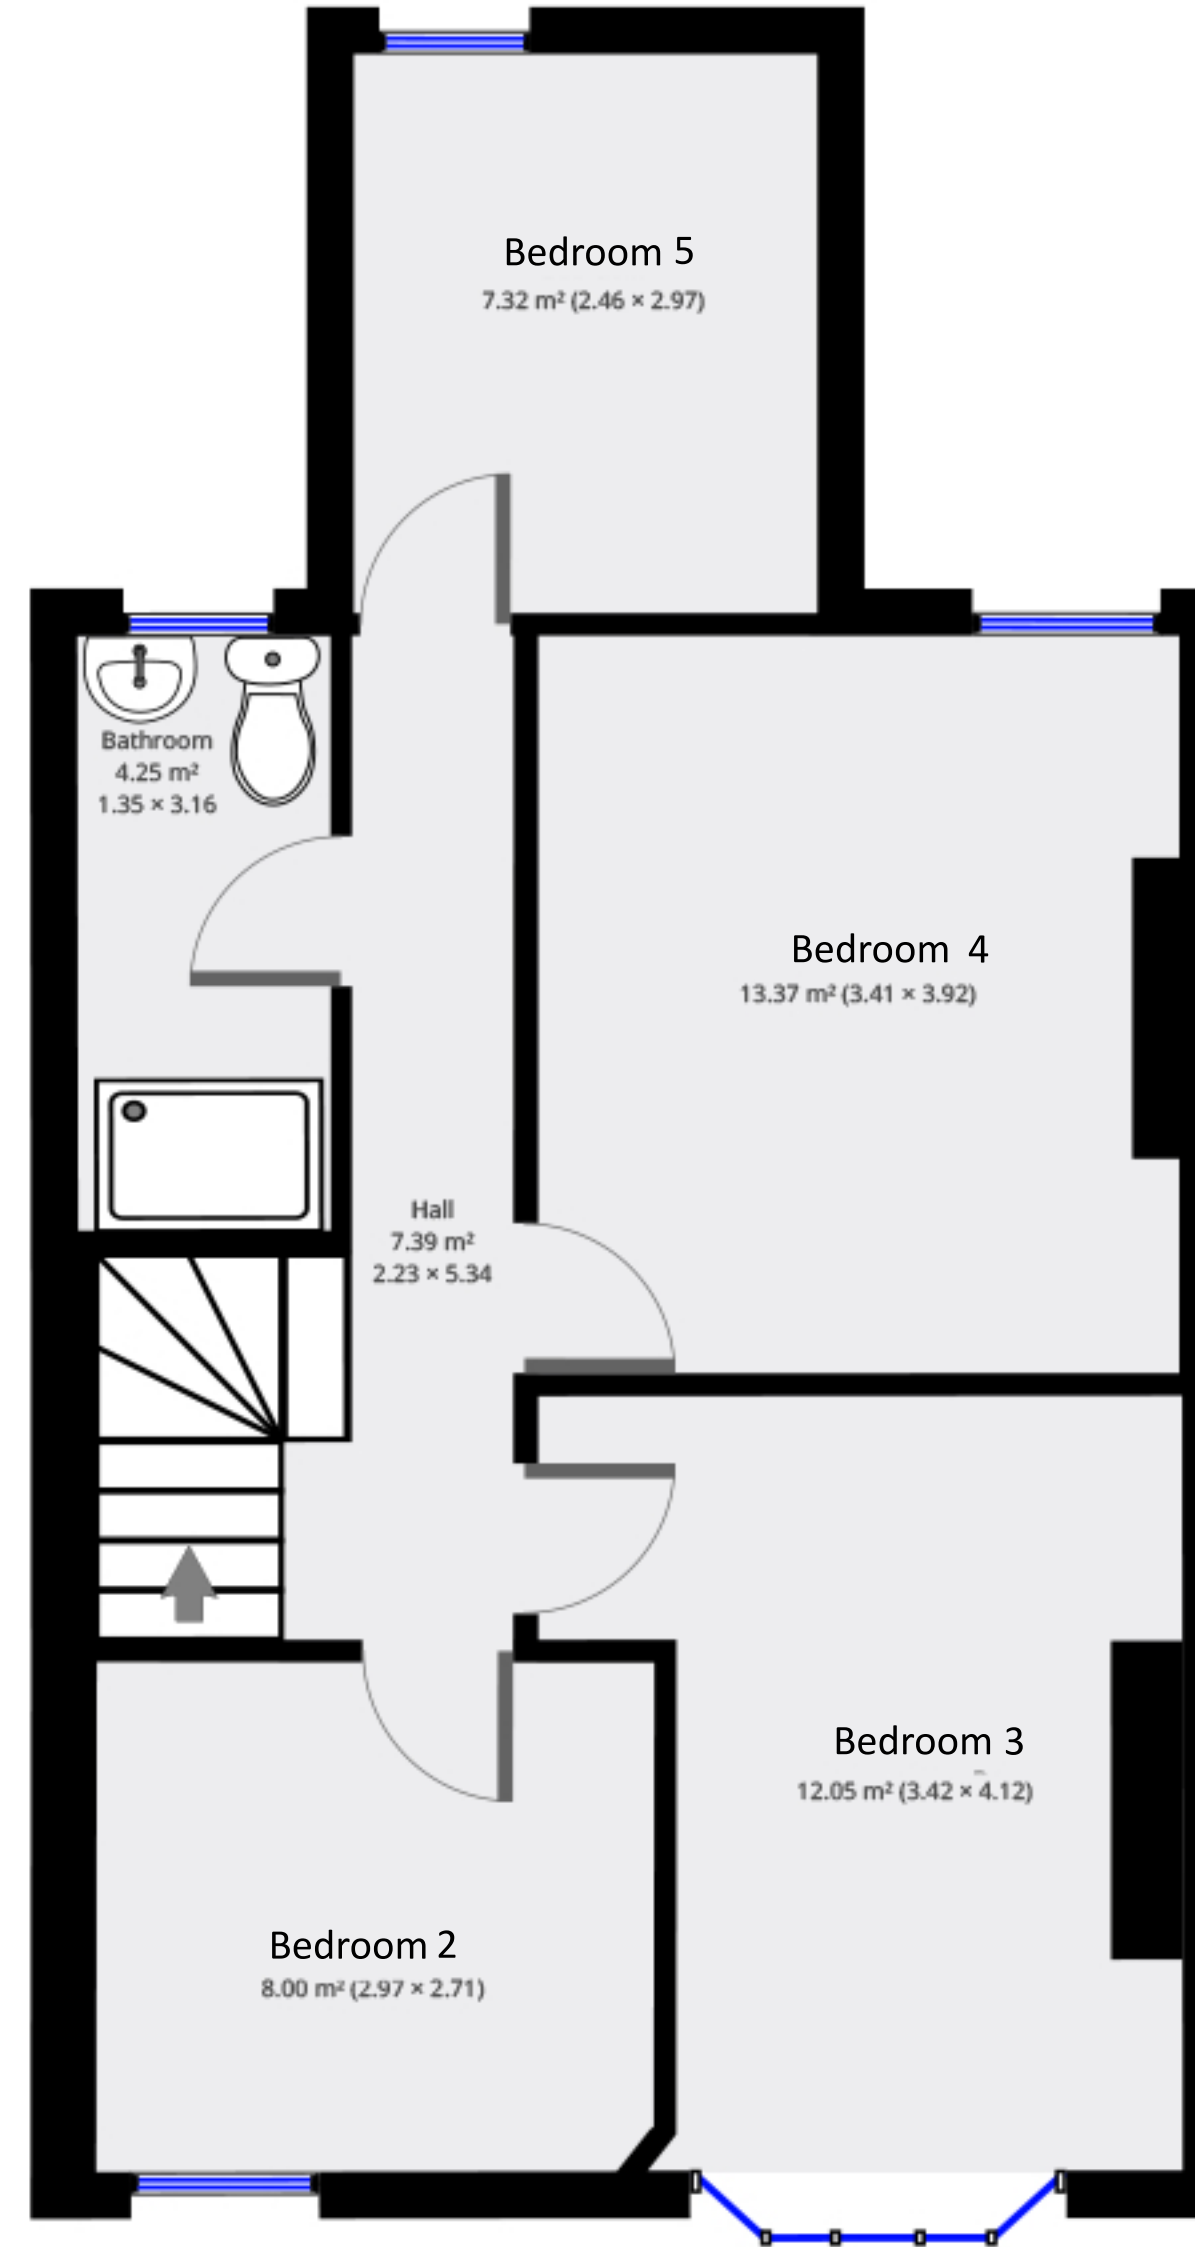

### 32 Egerton

Egerton Road , Liverpool , UK L15 2HW

### Statistics

Area: 105 m<sup>2</sup>  
 2 Floors  
 5 Bedrooms  
 1 Bathroom

Ground Floor

1st Floor

THIS FLOORPLAN IS PROVIDED WITHOUT WARRANTY OF ANY KIND. IT IS THE COPYRIGHT OF CONDOR PROPERTIES LTD 2020