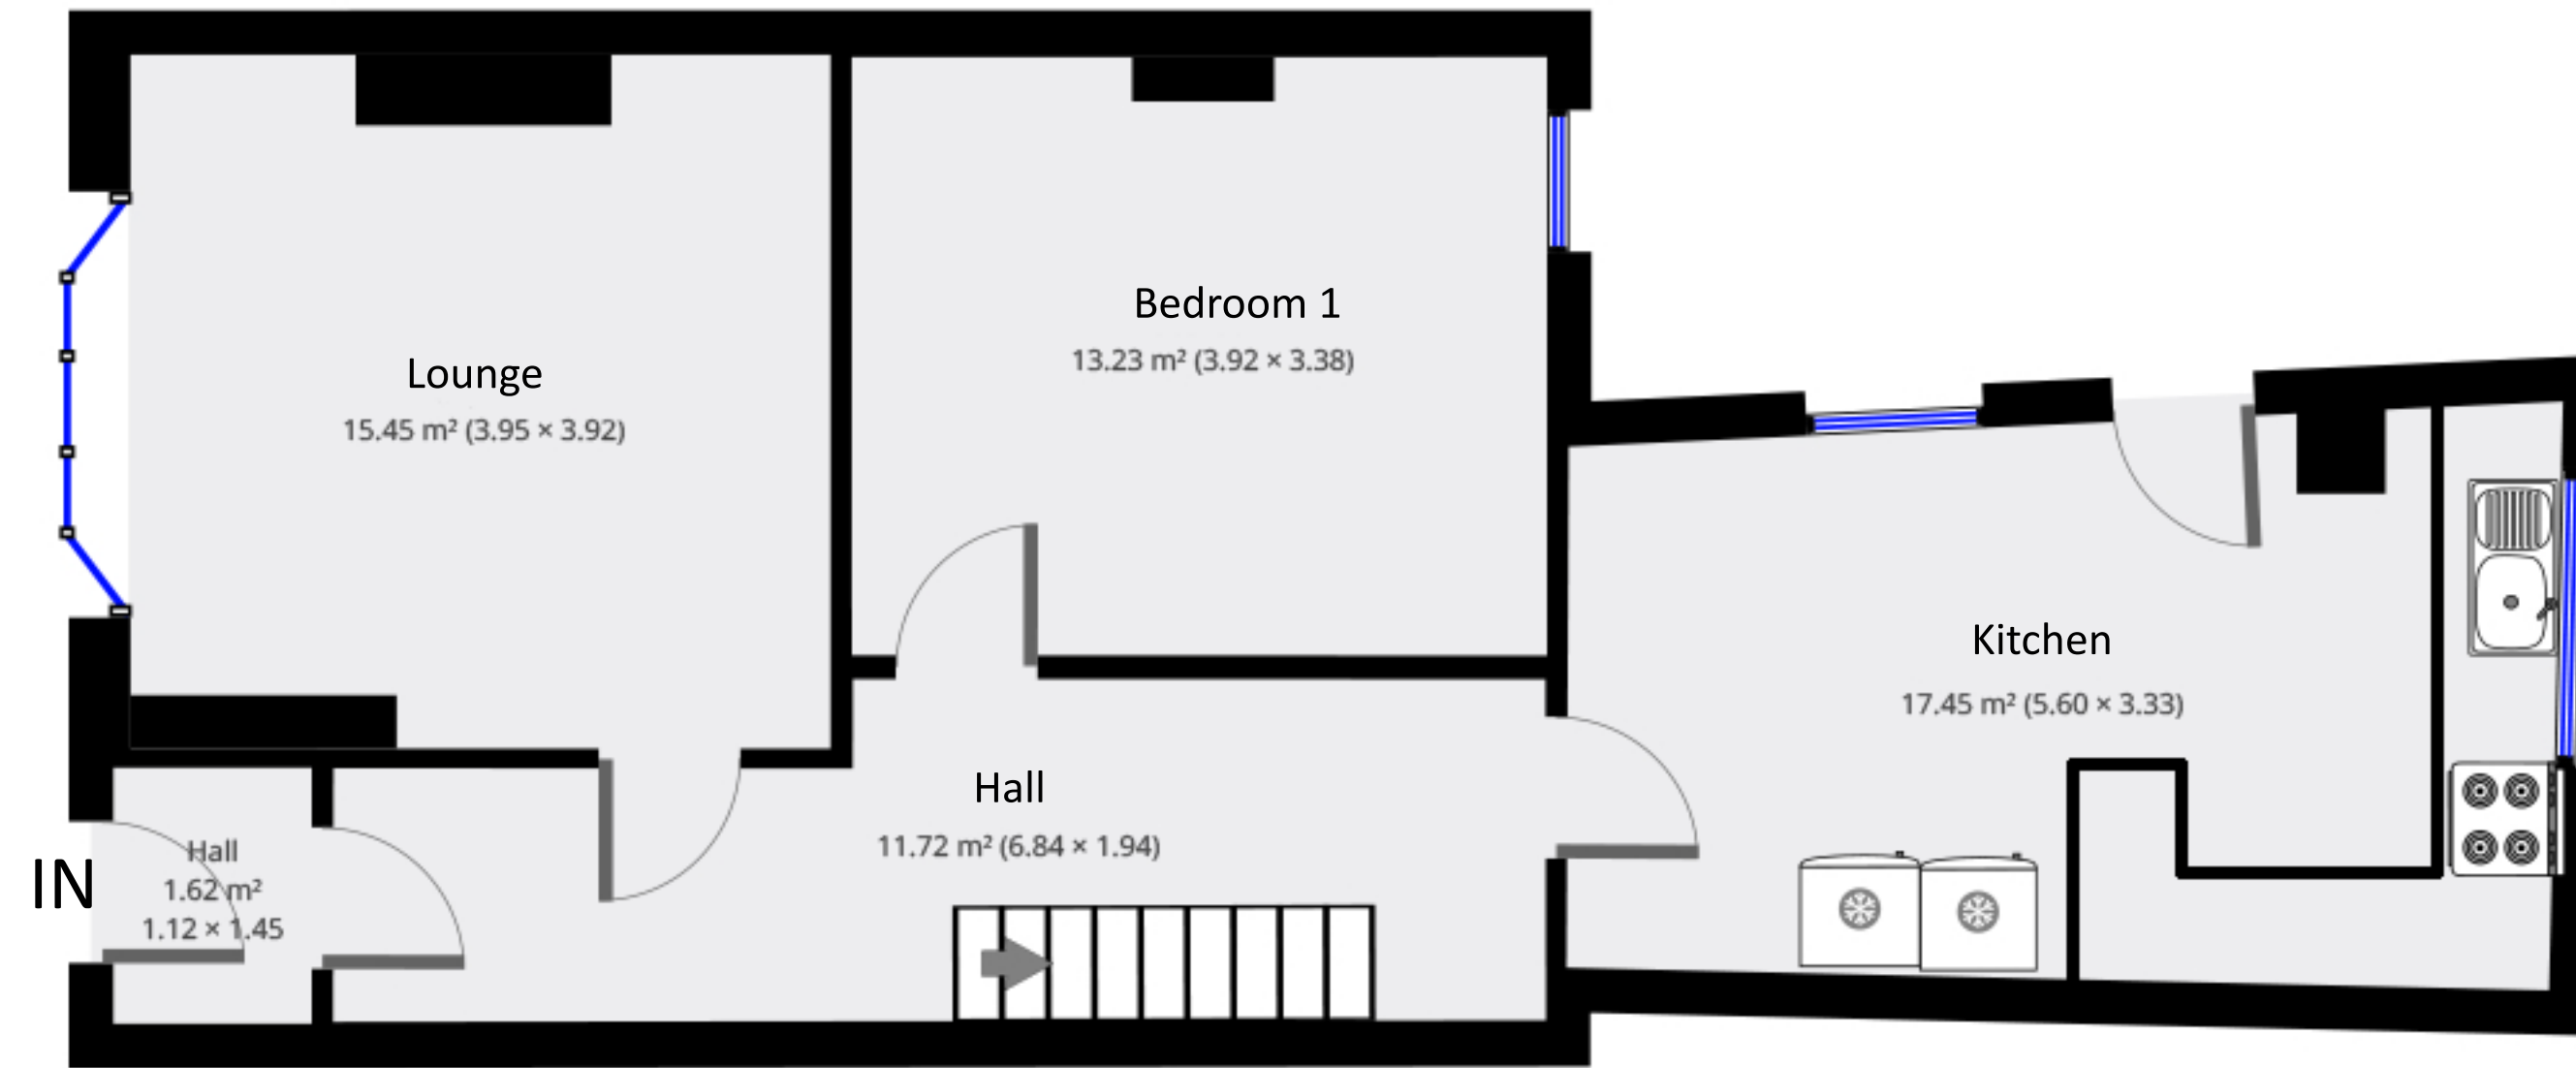

24 Elm Hall Drive

24 Elm Hall Drive, Liverpool, L18 1LF

Ground Floor

1st Floor

Statistics

Area: 111 m²
 2 Floors
 5 Bedrooms
 1 Bathroom

THIS FLOORPLAN IS PROVIDED WITHOUT WARRANTY OF ANY KIND. IT IS THE COPYRIGHT OF CONDOR PROPERTIES LTD 2020