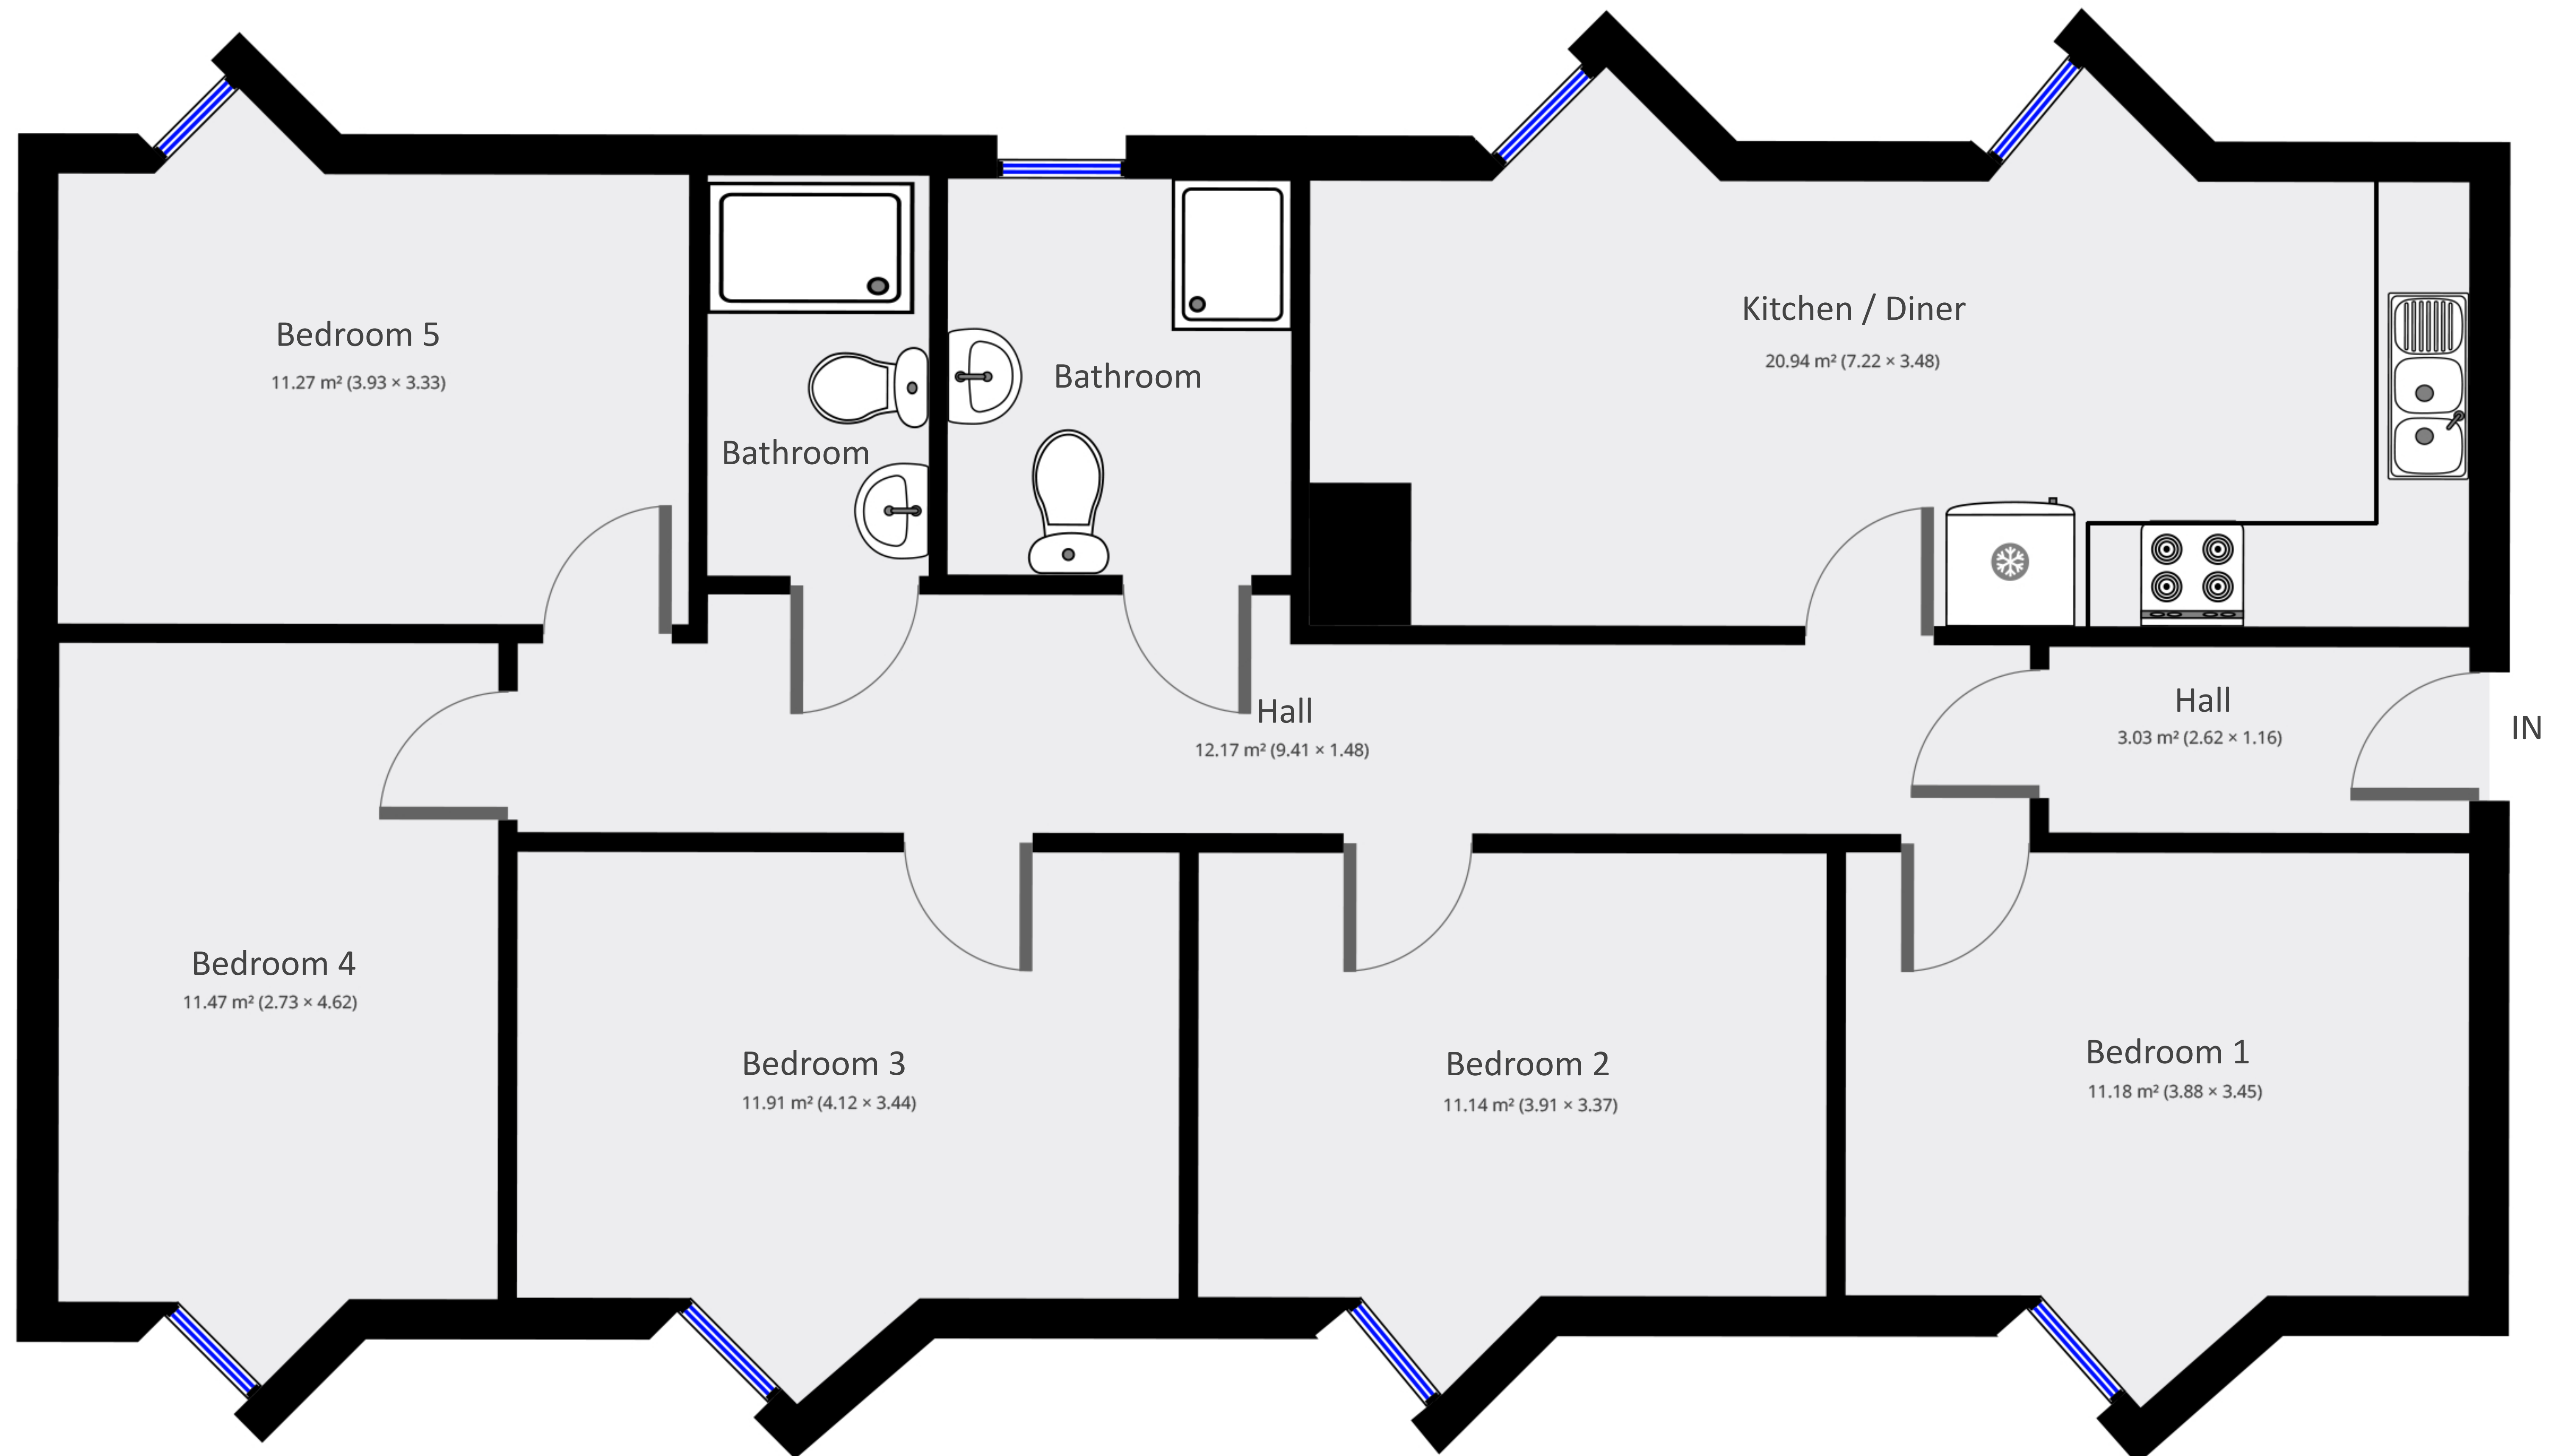

Flat 6 Kilmore Mews

Flat 6 Kilmore Mews
Pennsylvania Road
EX4 6DG Exeter

Statistics

Area: 101 m²
1 Floor
5 Bedrooms
2 Bathrooms