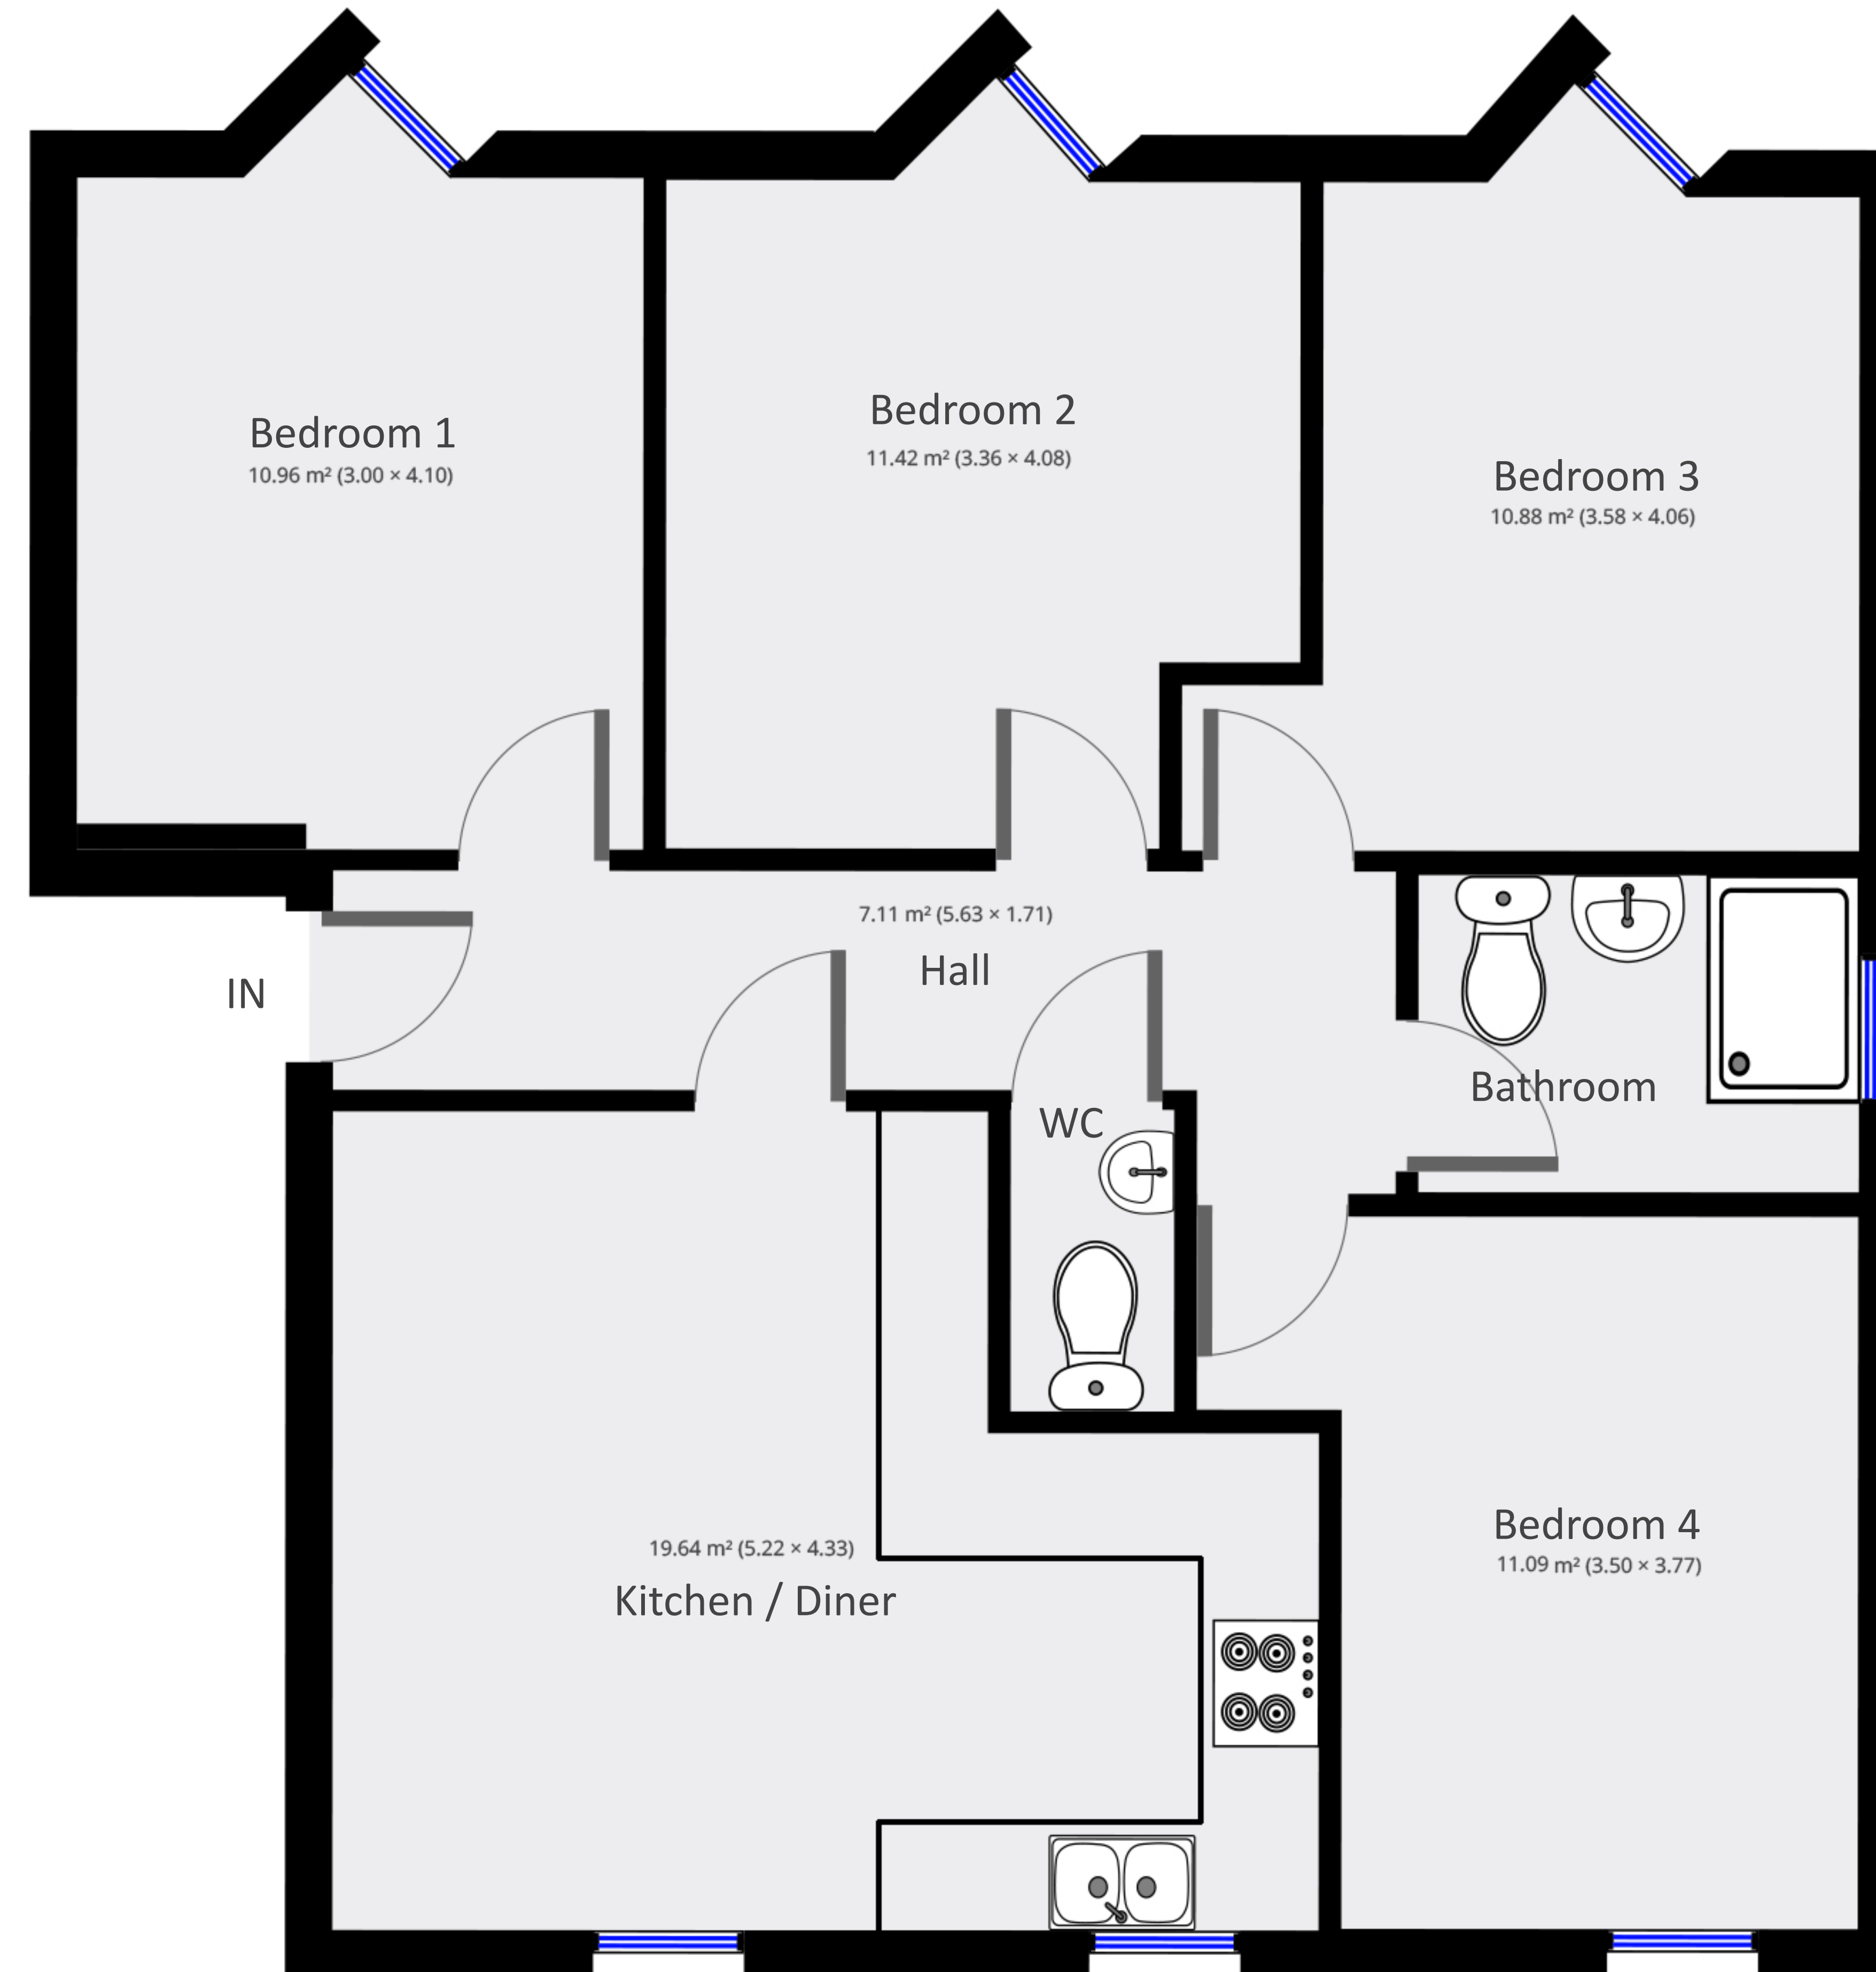

Flat 4 Kilmore Mews

Flat 4 Kilmore Mews
Pennsylvania Road
EX4 6DG Exeter

Statistics

Area: 76m²
1 Floor
4 Bedrooms
1 Bathroom