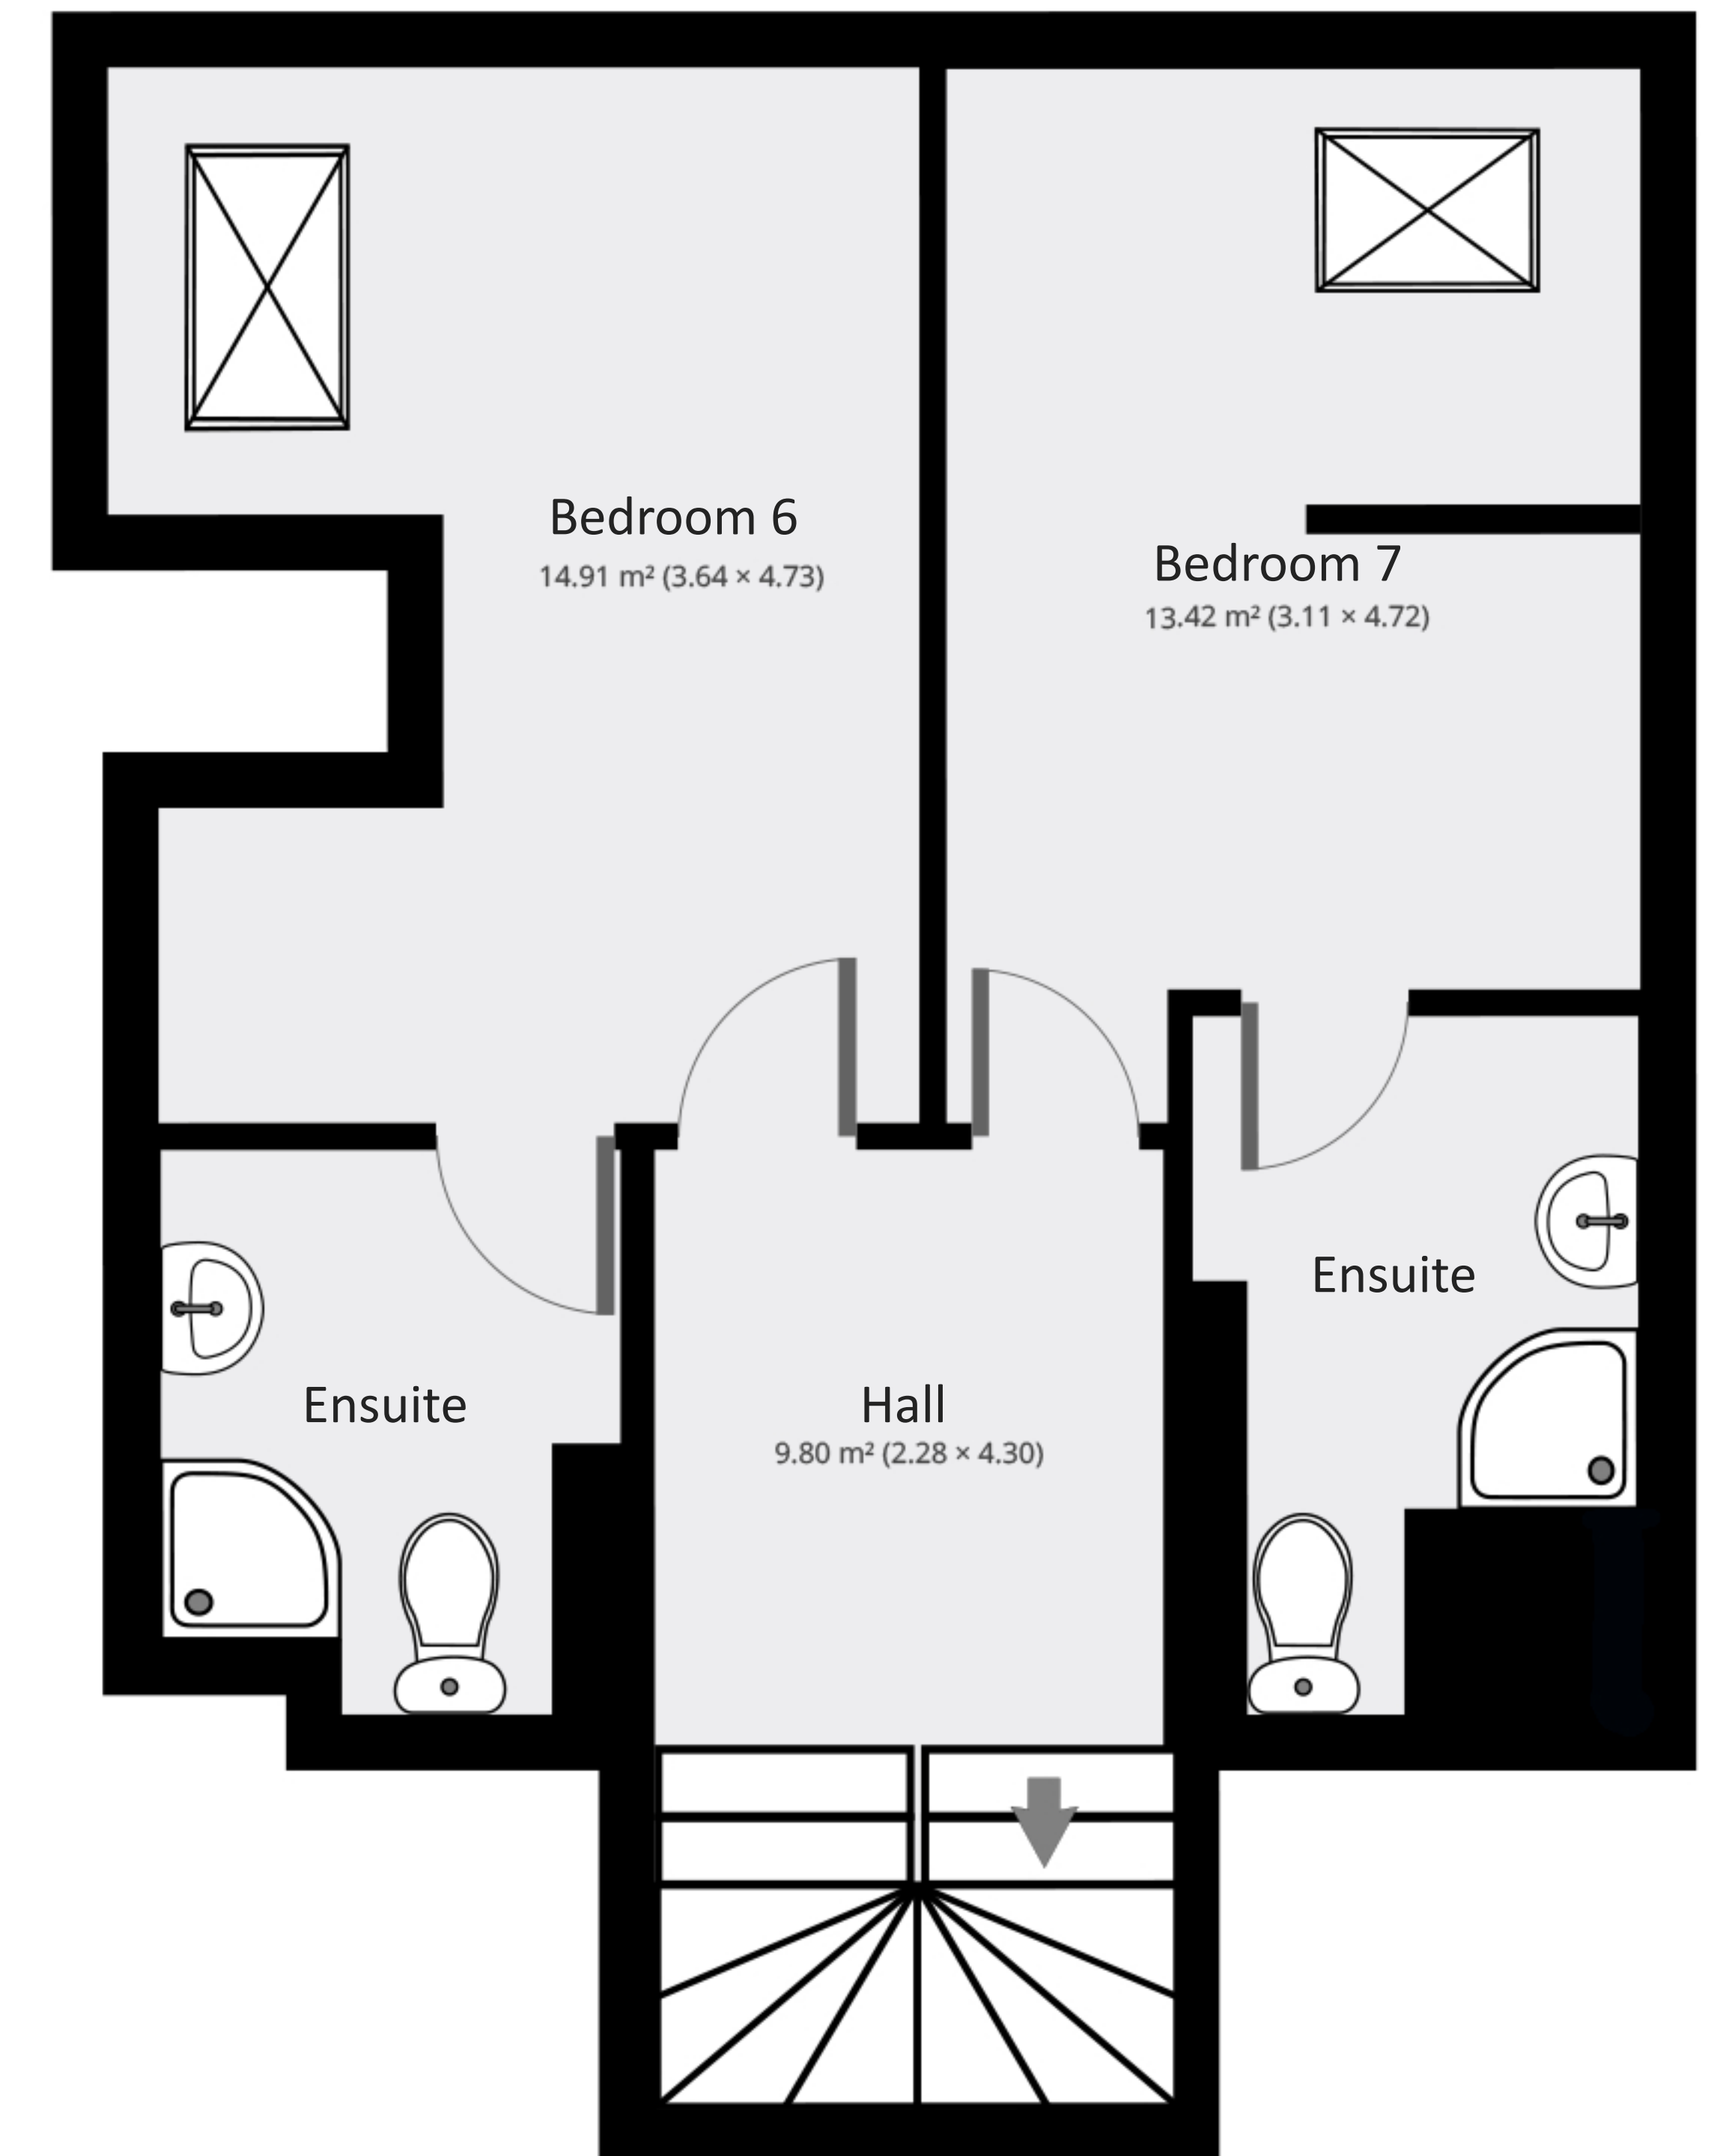

Flat 3 82 Pennsylvania Road

Ground Floor

Flat 3
82 Pennsylvania Road
EX4 6DG Exeter

First Floor

Statistics

Area: 142 m²
2 Floors
7 Bedrooms
4 Bathrooms
1 W.C