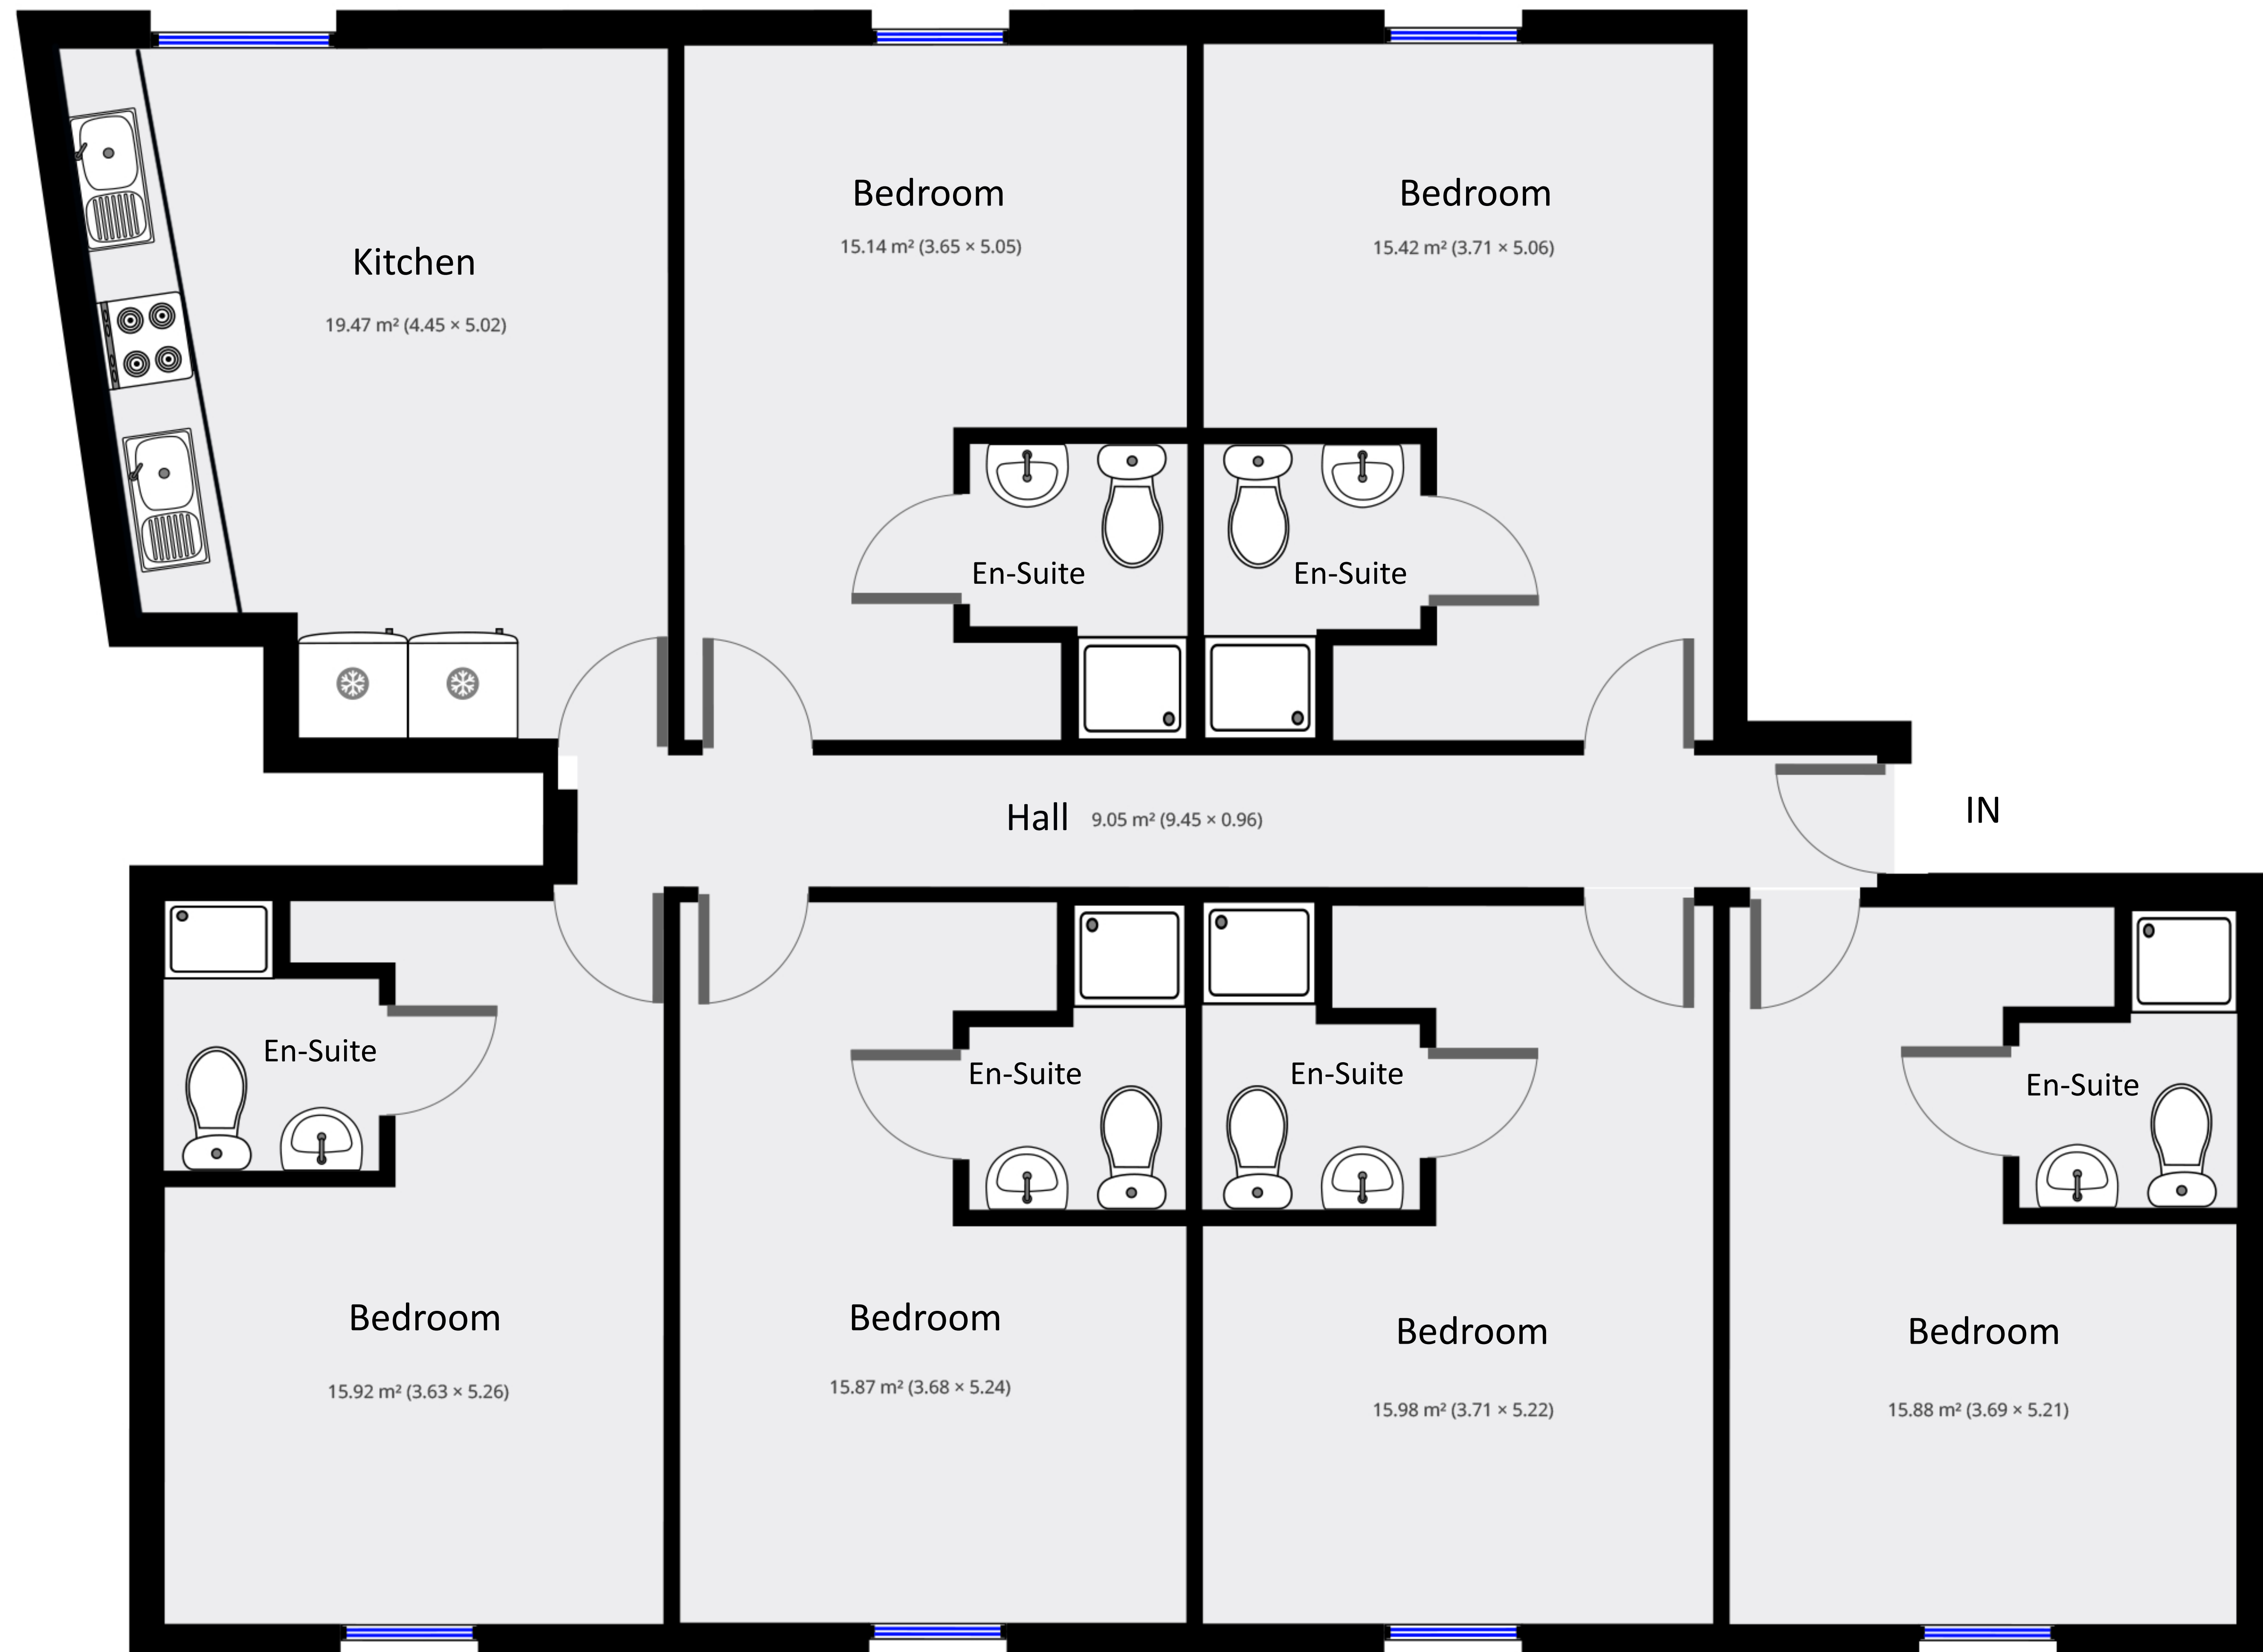

2 Molly Hayes

Molly Hayes Exeter EX4 4DQ

Statistics

- Area: 139 m²
- 1 Floors
- 6 Bedrooms
- 6 Bathrooms