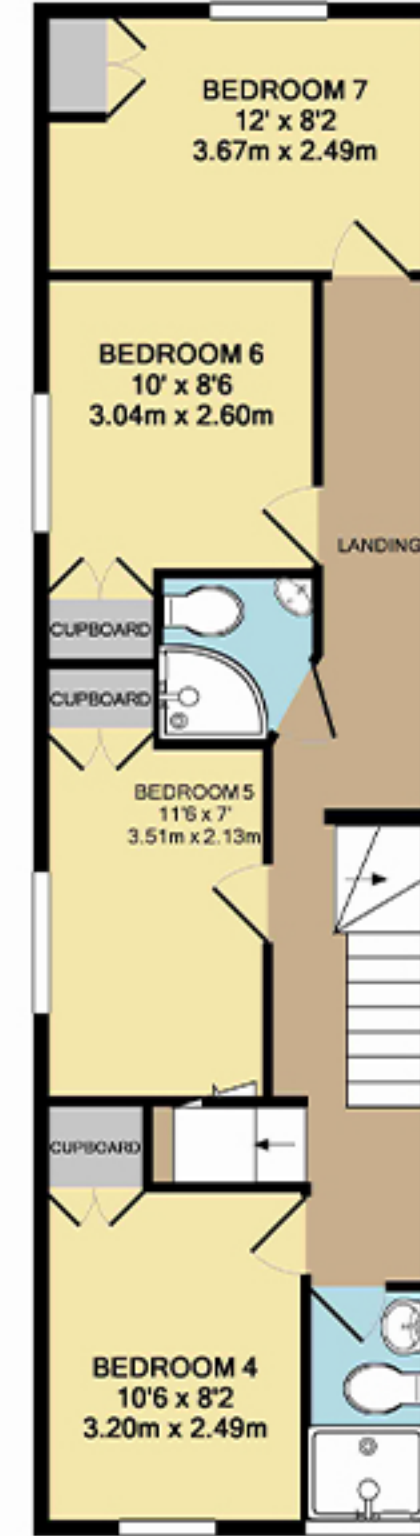

89 Wyeverne St

89 Wyeverne Street, Cathays, Cardiff, CF24 4BG

TOTAL APPROX. FLOOR AREA 1750 SQ.FT. (162.6 SQ.M.)

Statistics

Area: 162 m²
3 Floors
9 Bedrooms
3.5 Bathrooms