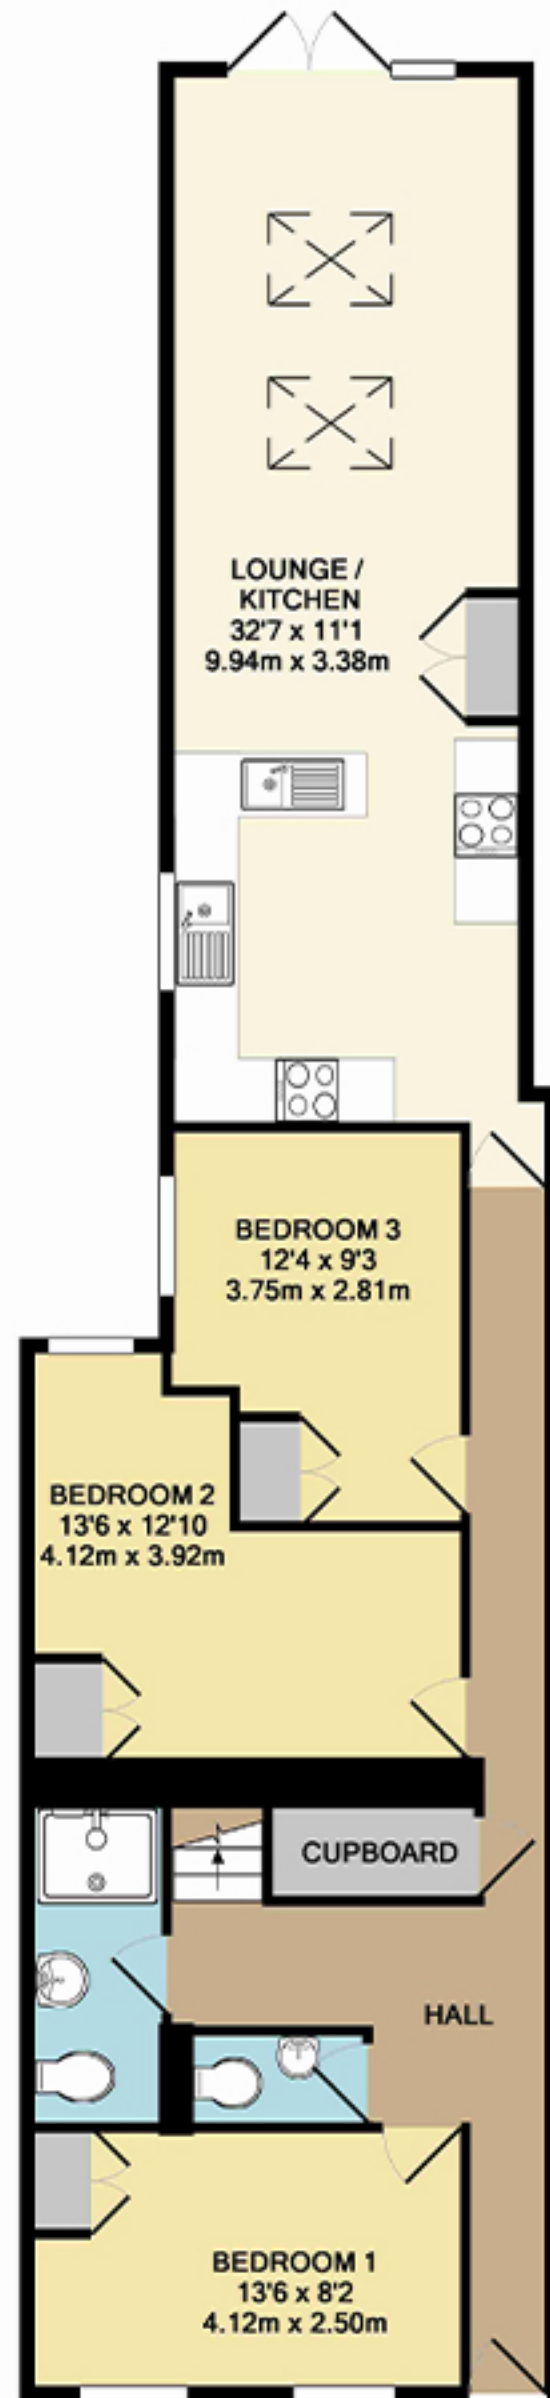

89 Wyeverne St

89 Wyeverne Street, Cathays, Cardiff, CF24 4BG

TOTAL APPROX. FLOOR AREA 1750 SQ.FT. (162.6 SQ.M.)

Statistics

Area: 162 m²
3 Floors
9 Bedrooms
3.5 Bathrooms