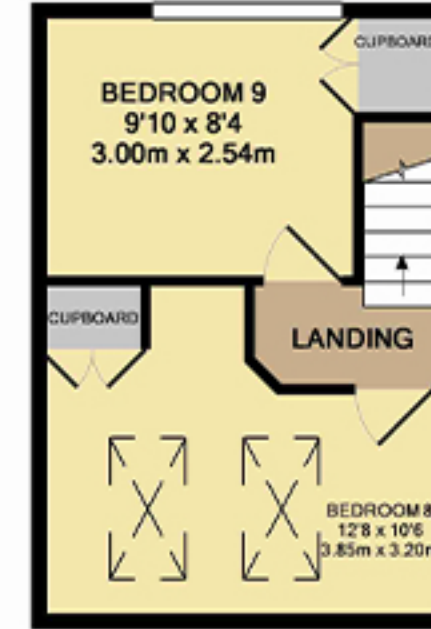

89 Wyeverne St

89 Wyeverne Street, Cathays, Cardiff, CF24 4BG

TOTAL APPROX. FLOOR AREA 1750 SQ.FT. (162.6 SQ.M.)

Statistics

Area: 162 m²
3 Floors
9 Bedrooms
3.5 Bathrooms