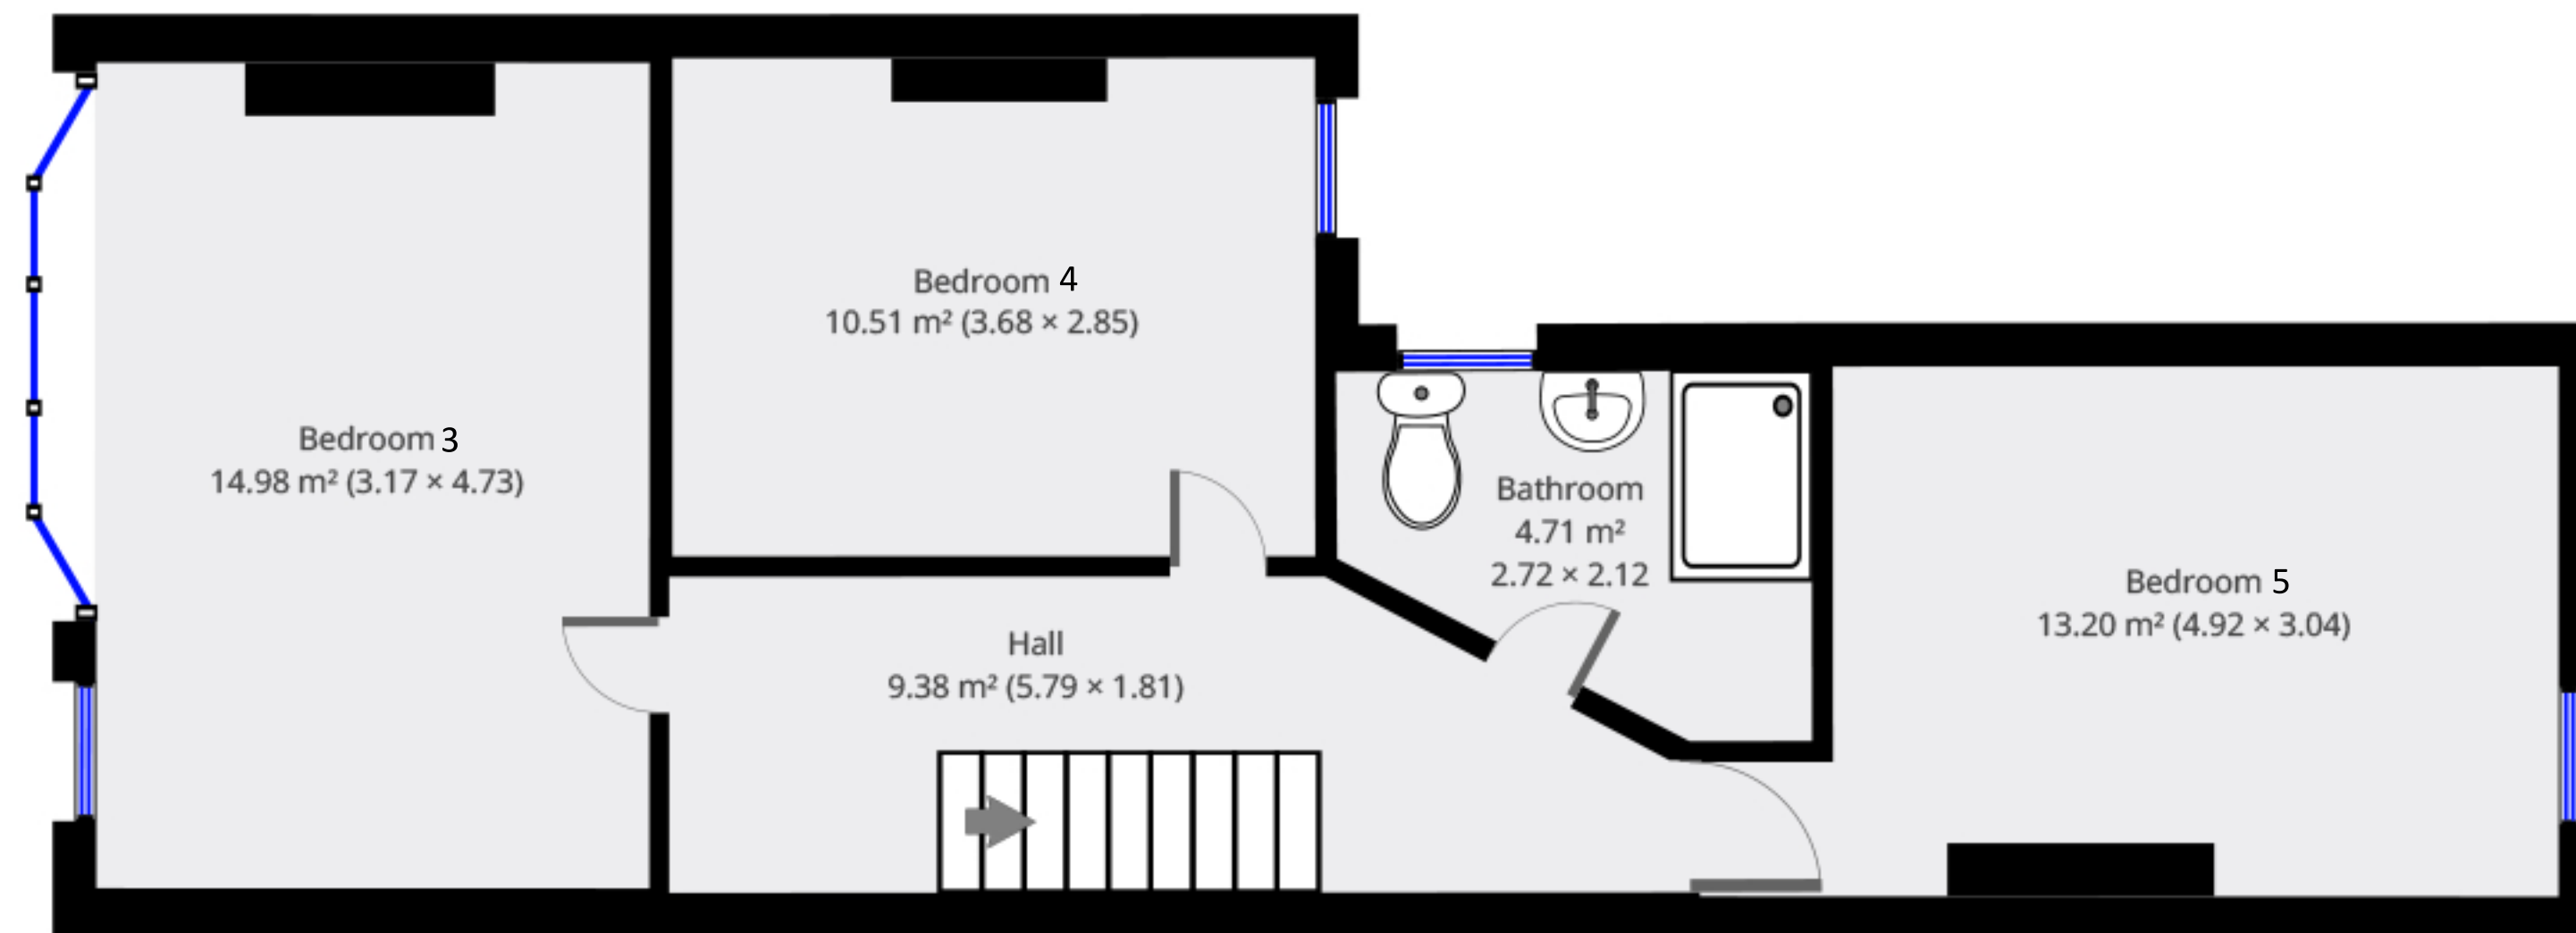

29

Newfoundland

Newfoundland Road, Cardiff, Cf14 3LA

Ground Floor

1st Floor

Statistics

Area: 104 m²
 2 Floors
 5 Bedrooms
 1 Bathroom

THIS FLOORPLAN IS PROVIDED WITHOUT WARRANTY OF ANY KIND. IT IS THE COPYRIGHT OF CONDOR PROPERTIES LTD 2020