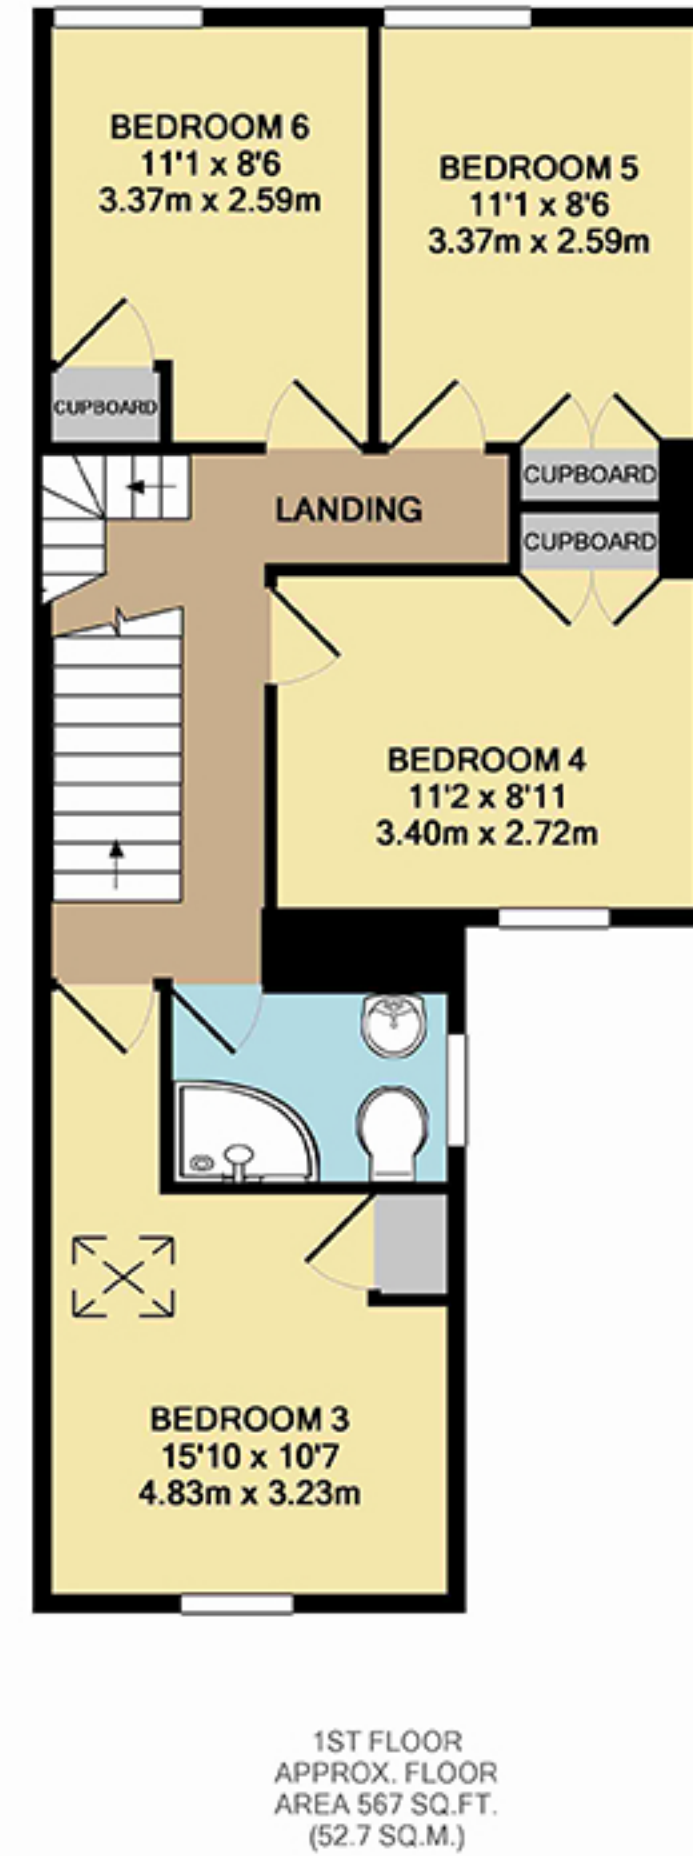

186 Cathays Terrace

186 Cathays Terrace, Cathays, Cardiff, CF24 4HW

TOTAL APPROX. FLOOR AREA 1692 SQ.FT. (157.2 SQ.M.)

Statistics

Area: 157 m²
3 Floors
8 Bedrooms
3 Bathrooms