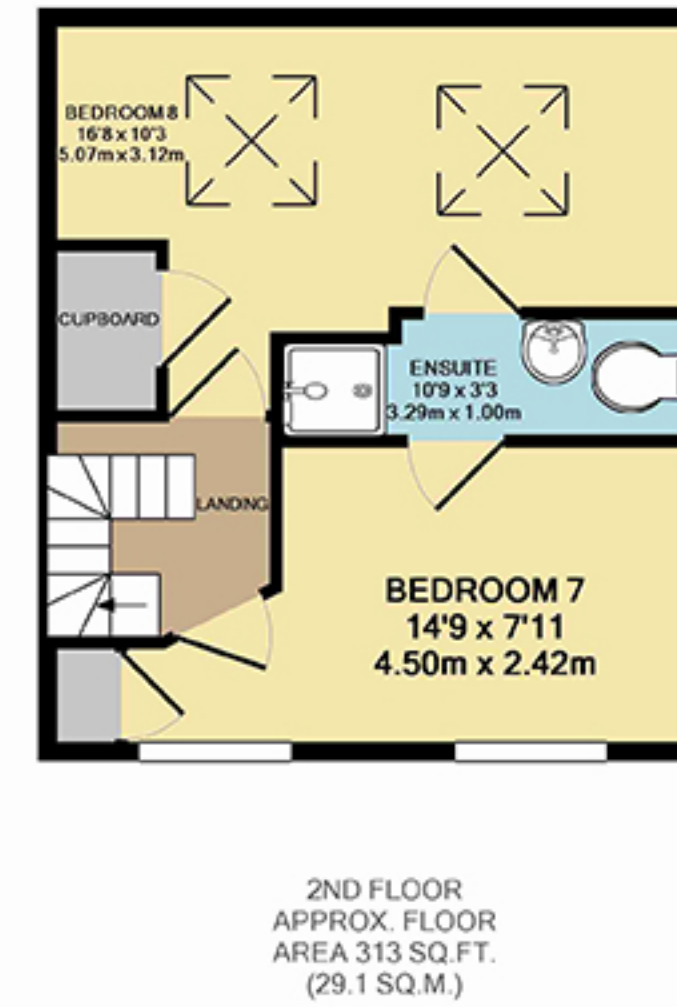

186 Cathays Terrace

186 Cathays Terrace, Cathays, Cardiff, CF24 4HW

TOTAL APPROX. FLOOR AREA 1692 SQ.FT. (157.2 SQ.M.)

Statistics

Area: 157 m²
3 Floors
8 Bedrooms
3 Bathrooms