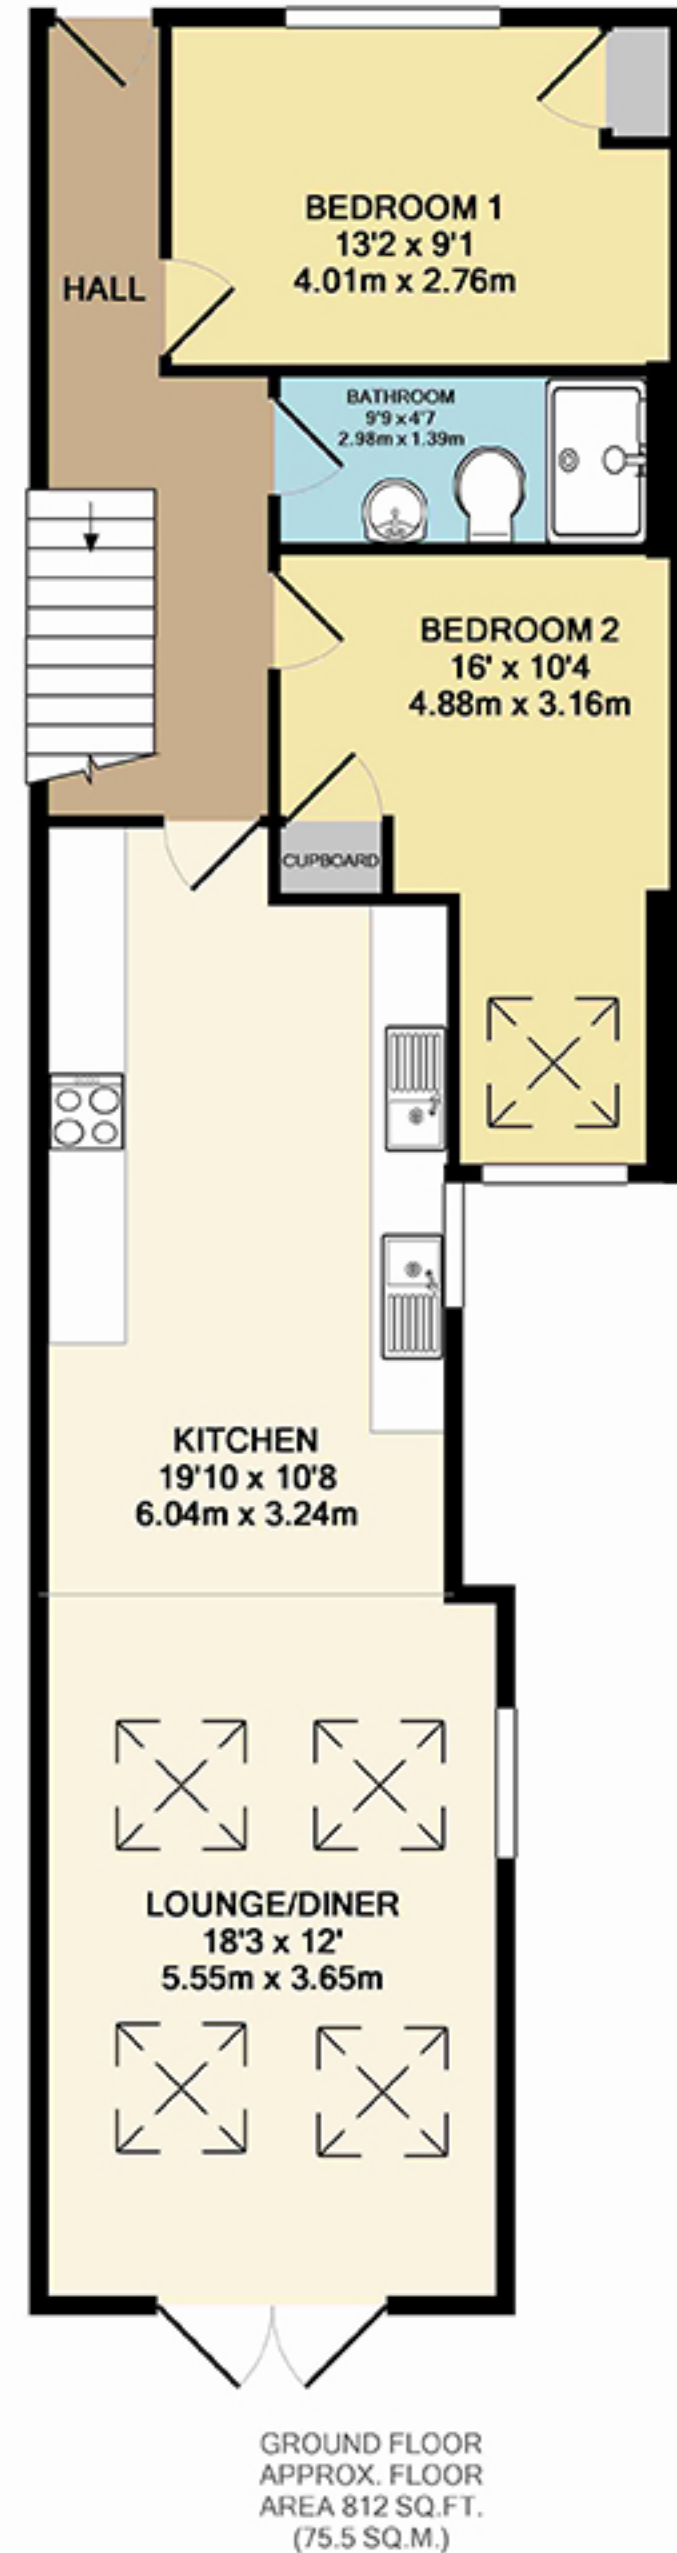

186 Cathays Terrace

186 Cathays Terrace, Cathays, Cardiff, CF24 4HW

TOTAL APPROX. FLOOR AREA 1692 SQ.FT. (157.2 SQ.M.)

Statistics

Area: 157 m²
3 Floors
8 Bedrooms
3 Bathrooms