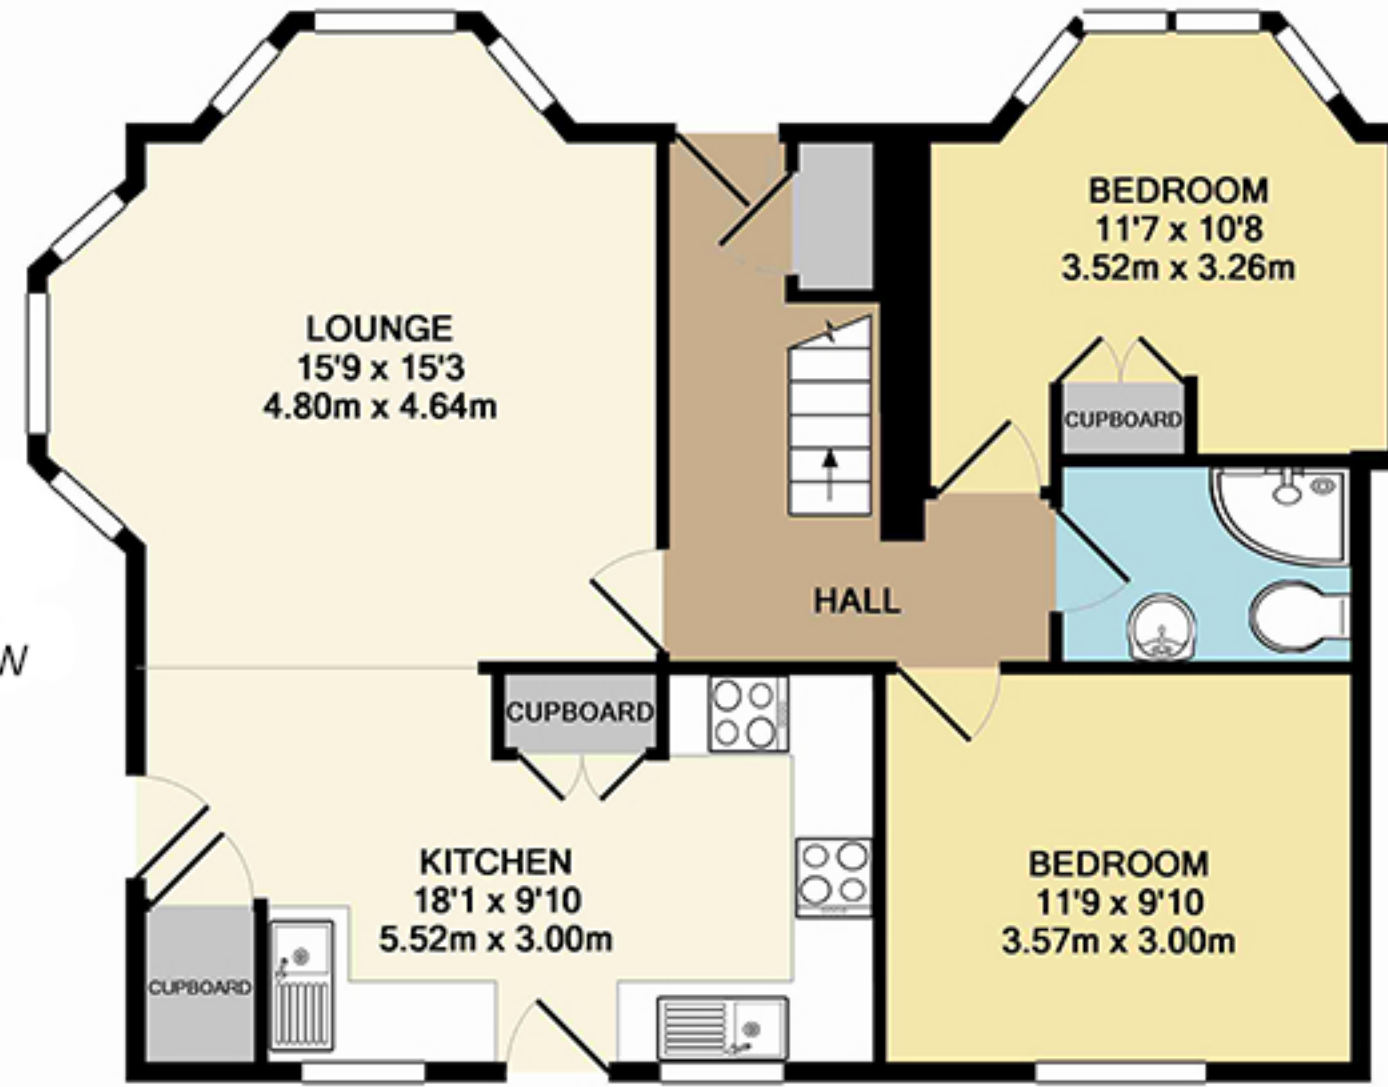

175 Cathays Terrace

175 Cathays Terrace, Cathays, Cardiff, CF24 4HW

TOTAL APPROX. FLOOR AREA 1811 SQ.FT. (168.3 SQ.M.)

Whilst every attempt has been made to ensure the accuracy of the floor plan contained here, measurements of doors, windows, rooms and any other items are approximate and no responsibility is taken for any error, omission, or mis-statement. This plan is for illustrative purposes only and should be used as such by any prospective purchaser. The services, systems and appliances shown have not been tested and no guarantee as to their operability or efficiency can be given

Made with Metropix ©2015

Statistics

- Area: 168 m²
- 3 Floors
- 9 Bedrooms
- 3.5 Bathrooms