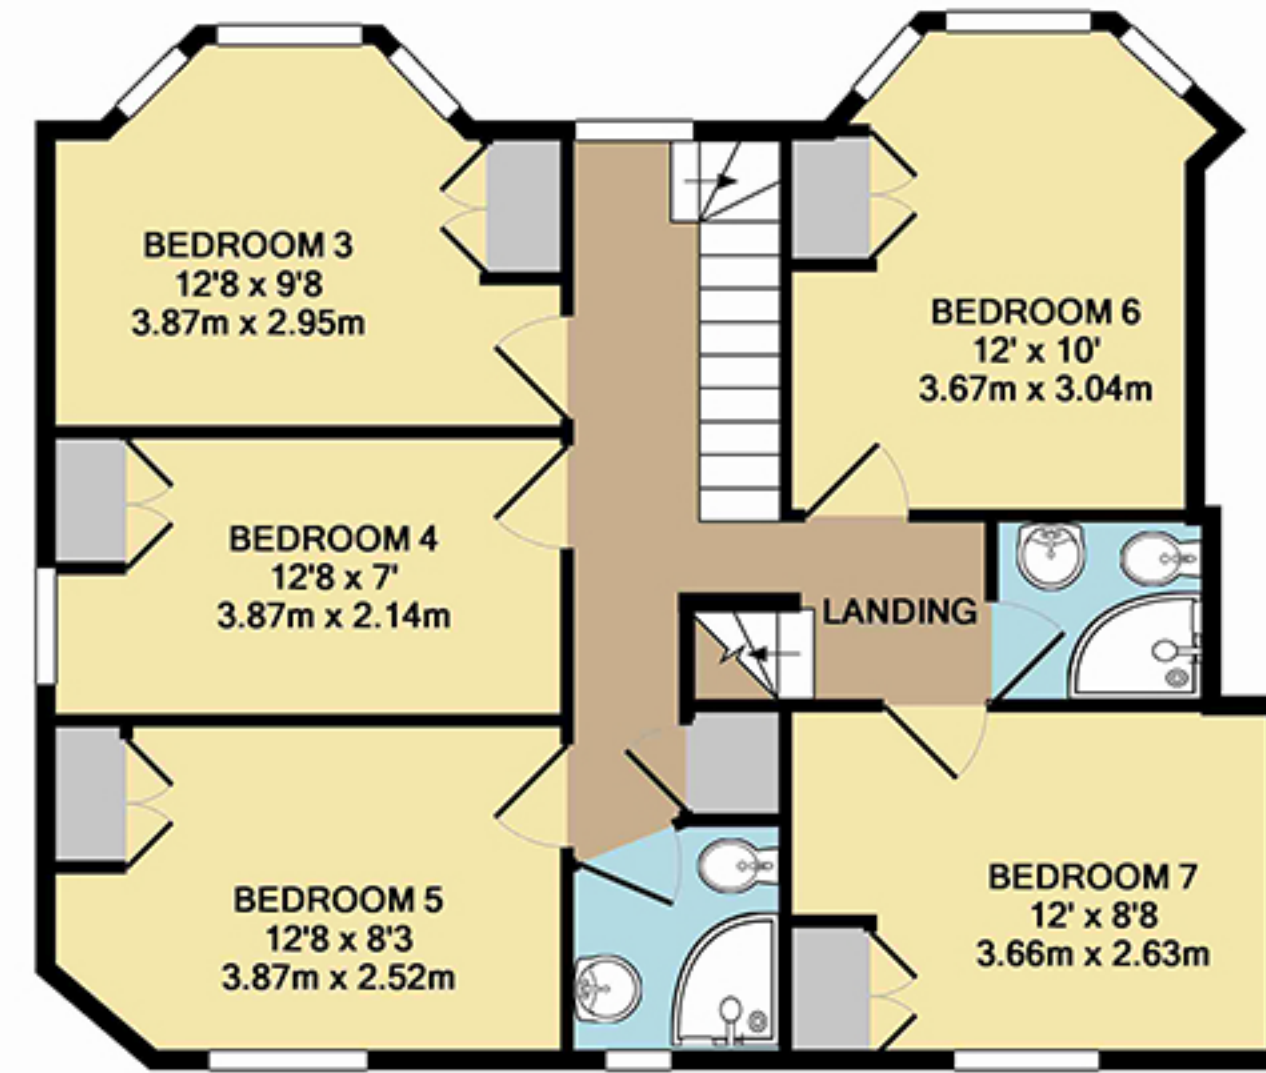

175 Cathays Terrace

175 Cathays Terrace, Cathays, Cardiff, CF24 4HW

TOTAL APPROX. FLOOR AREA 1811 SQ.FT. (168.3 SQ.M.)

Whilst every attempt has been made to ensure the accuracy of the floor plan contained here, measurements of doors, windows, rooms and any other items are approximate and no responsibility is taken for any error, omission, or mis-statement. This plan is for illustrative purposes only and should be used as such by any prospective purchaser. The services, systems and appliances shown have not been tested and no guarantee as to their operability or efficiency can be given

Made with Metropix ©2015

Statistics

- Area: 168 m²
- 3 Floors
- 9 Bedrooms
- 3.5 Bathrooms