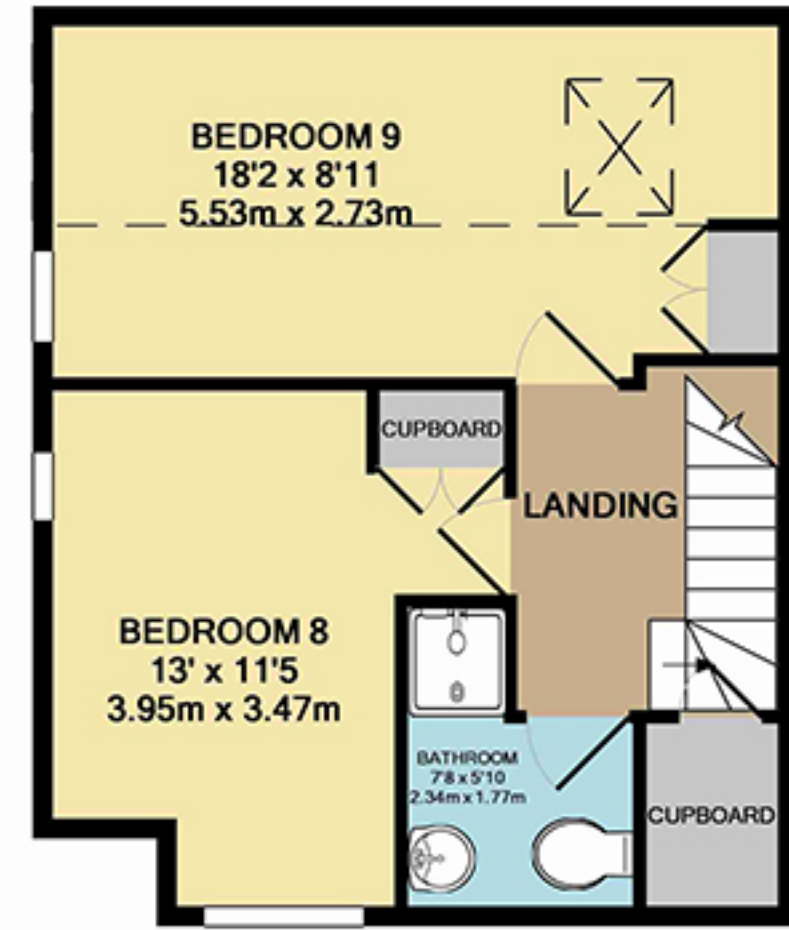

175 Cathays Terrace

175 Cathays Terrace, Cathays, Cardiff, CF24 4HW

TOTAL APPROX. FLOOR AREA 1811 SQ.FT. (168.3 SQ.M.)

Whilst every attempt has been made to ensure the accuracy of the floor plan contained here, measurements of doors, windows, rooms and any other items are approximate and no responsibility is taken for any error, omission, or mis-statement. This plan is for illustrative purposes only and should be used as such by any prospective purchaser. The services, systems and appliances shown have not been tested and no guarantee as to their operability or efficiency can be given

Made with Metropix ©2015

Statistics

- Area: 168 m²
- 3 Floors
- 9 Bedrooms
- 3.5 Bathrooms