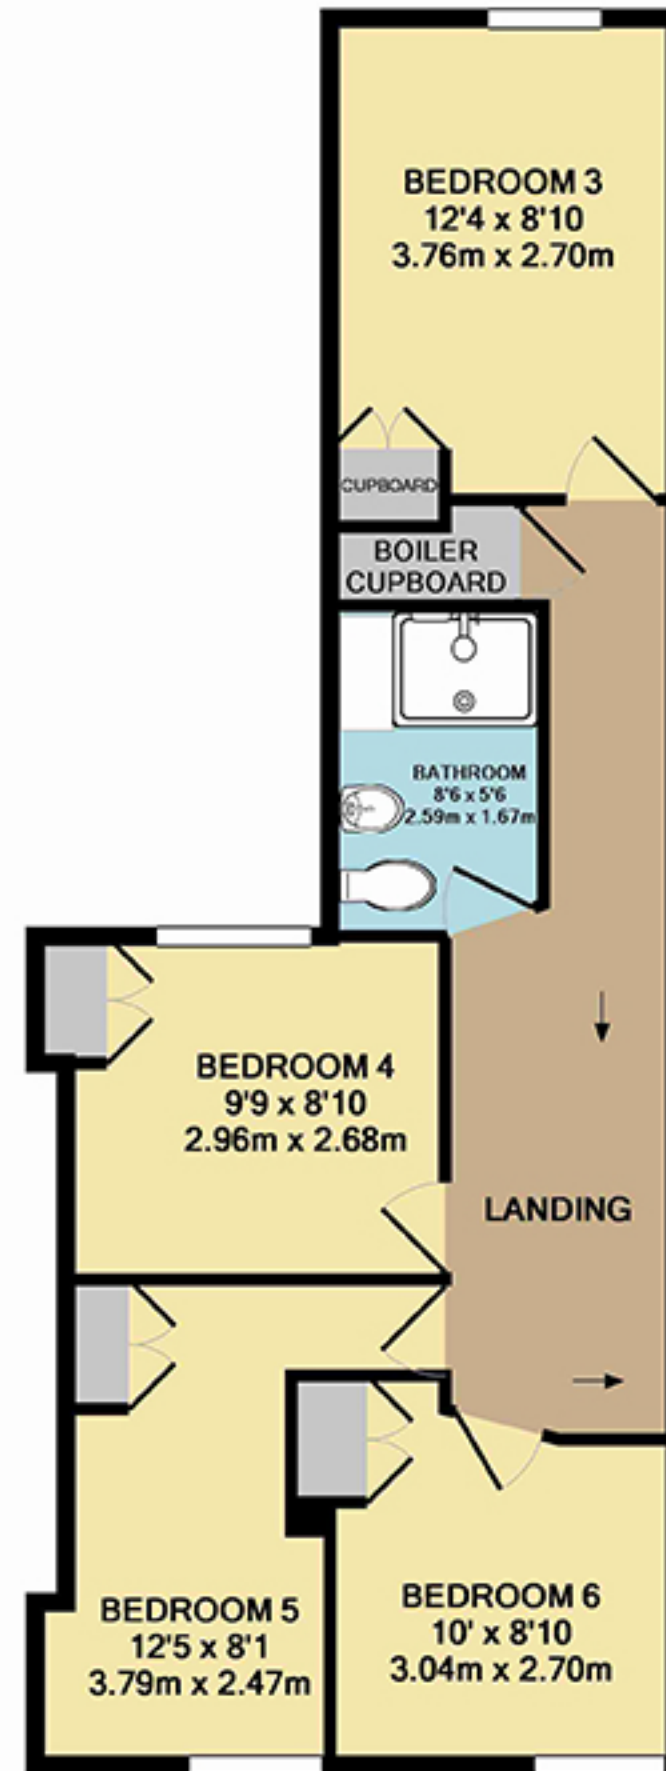

137 Wyeverne St

137 Wyeverne Street, Cathays, Cardiff, CF24 7BA

Statistics

Area: 142 m²
 3 Floors
 8 Bedrooms
 3 Bathrooms

GROUND FLOOR
 APPROX. FLOOR
 AREA 694 SQ.FT.
 (64.5 SQ.M.)

1ST FLOOR
 APPROX. FLOOR
 AREA 545 SQ.FT.
 (50.6 SQ.M.)

2ND FLOOR
 APPROX. FLOOR
 AREA 300 SQ.FT.
 (27.8 SQ.M.)

TOTAL APPROX. FLOOR AREA 1538 SQ.FT. (142.9 SQ.M.)