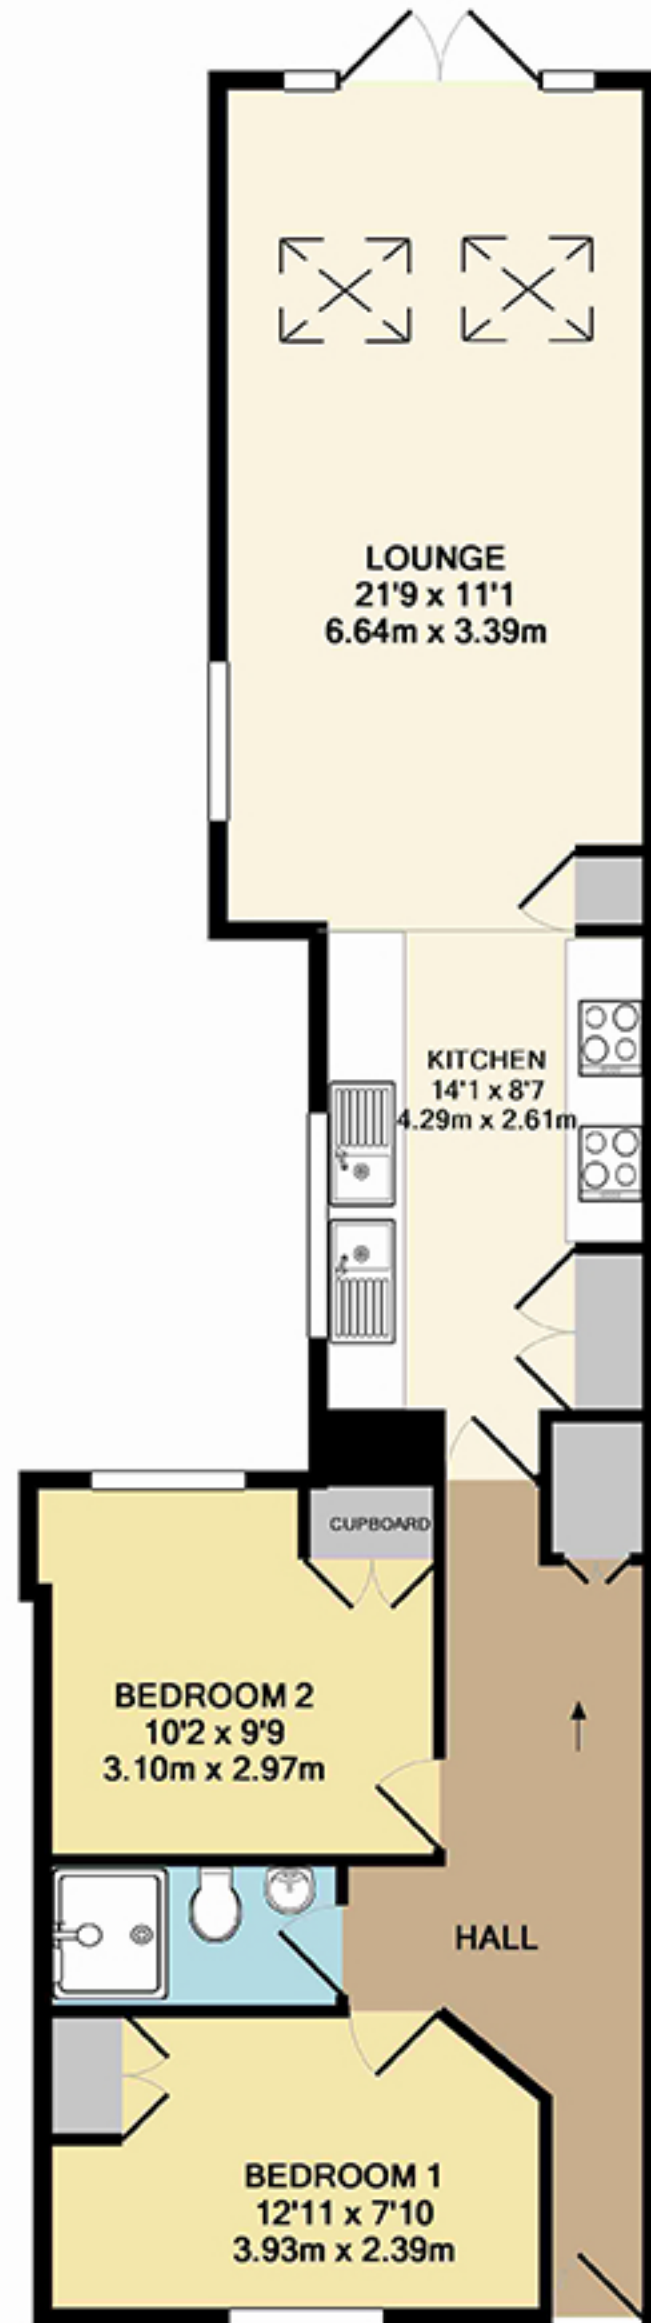

137 Wyeverne St

137 Wyeverne Street, Cathays, Cardiff, CF24 7BA

Statistics

Area: 142 m²
 3 Floors
 8 Bedrooms
 3 Bathrooms

GROUND FLOOR
 APPROX. FLOOR
 AREA 694 SQ.FT.
 (64.5 SQ.M.)

1ST FLOOR
 APPROX. FLOOR
 AREA 545 SQ.FT.
 (50.6 SQ.M.)

2ND FLOOR
 APPROX. FLOOR
 AREA 300 SQ.FT.
 (27.8 SQ.M.)

TOTAL APPROX. FLOOR AREA 1538 SQ.FT. (142.9 SQ.M.)