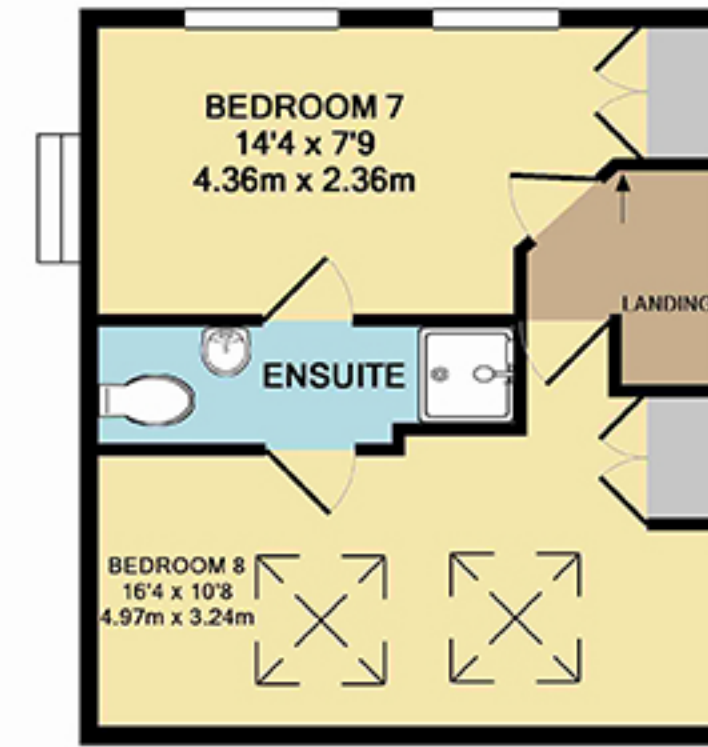

137 Wyeverne St

137 Wyeverne Street, Cathays, Cardiff, CF24 7BA

Statistics

Area: 142 m²
 3 Floors
 8 Bedrooms
 3 Bathrooms

GROUND FLOOR
 APPROX. FLOOR
 AREA 694 SQ.FT.
 (64.5 SQ.M.)

1ST FLOOR
 APPROX. FLOOR
 AREA 545 SQ.FT.
 (50.6 SQ.M.)

2ND FLOOR
 APPROX. FLOOR
 AREA 300 SQ.FT.
 (27.8 SQ.M.)

TOTAL APPROX. FLOOR AREA 1538 SQ.FT. (142.9 SQ.M.)