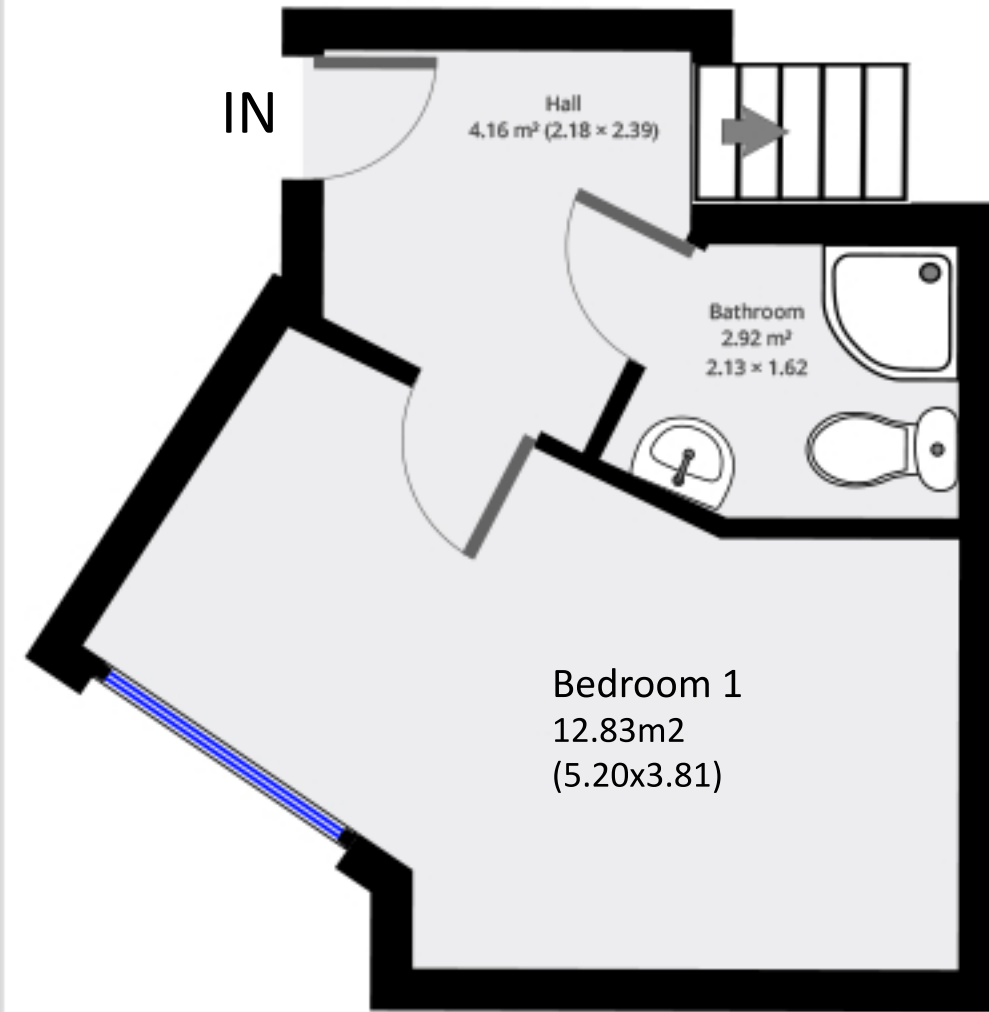

6 Infirmary Road

Infirmary Road, Aberystwyth, Sy23 2Bf

Ground Floor

1st Floor

2nd Floor

3rd Floor

Statistics

Area: 127 m²
4 Floors
5 Bedrooms
3 Bathrooms

THIS FLOORPLAN IS PROVIDED WITHOUT WARRANTY OF ANY KIND. IT IS THE COPYRIGHT OF CONDOR PROPERTIES LTD 2020

6m 1:84

6

4

2