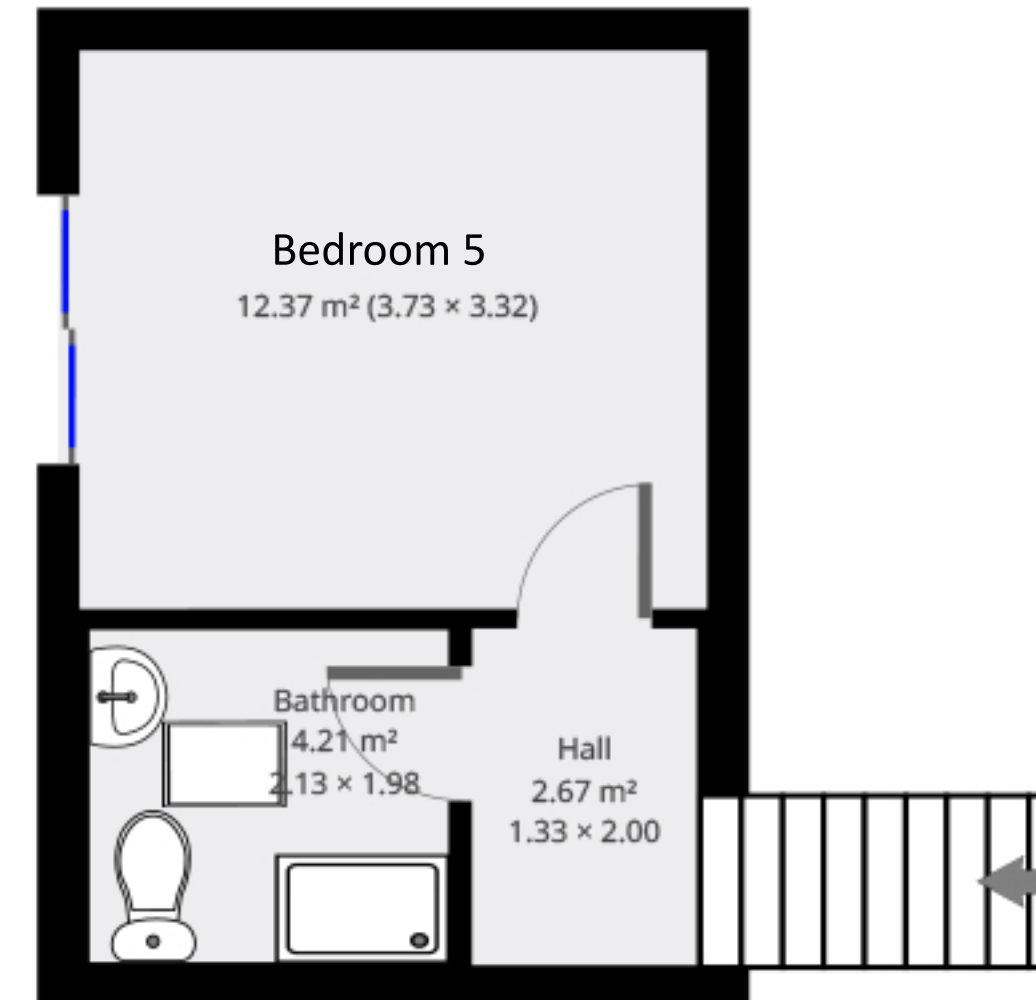

6 Infirmary Road

Infirmary Road, Aberystwyth, Sy23 2Bf

Ground Floor

1st Floor

2nd Floor

3rd Floor

Statistics

Area: 127 m²
4 Floors
5 Bedrooms
3 Bathrooms

THIS FLOORPLAN IS PROVIDED WITHOUT WARRANTY OF ANY KIND. IT IS THE COPYRIGHT OF CONDOR PROPERTIES LTD 2020

6m 1:84

6

4

2