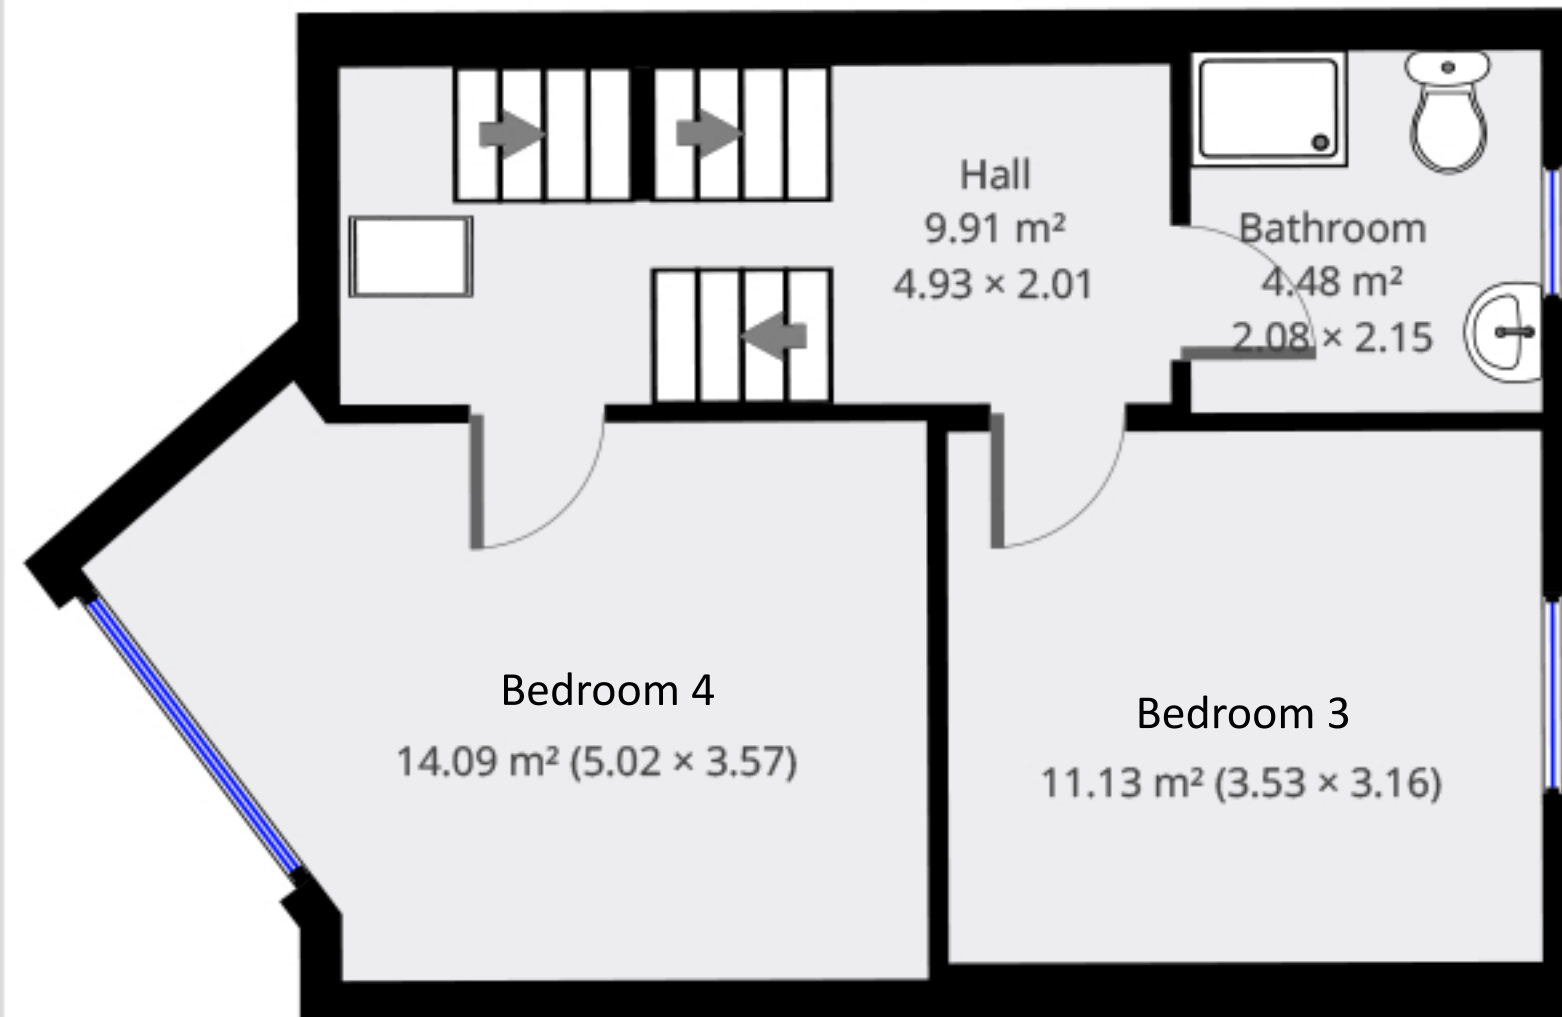

6 Infirmary Road

Infirmary Road, Aberystwyth, Sy23 2Bf

Ground Floor

1st Floor

2nd Floor

3rd Floor

Statistics

Area: 127 m²
4 Floors
5 Bedrooms
3 Bathrooms

THIS FLOORPLAN IS PROVIDED WITHOUT WARRANTY OF ANY KIND. IT IS THE COPYRIGHT OF CONDOR PROPERTIES LTD 2020

6m 1:84

6

4

2