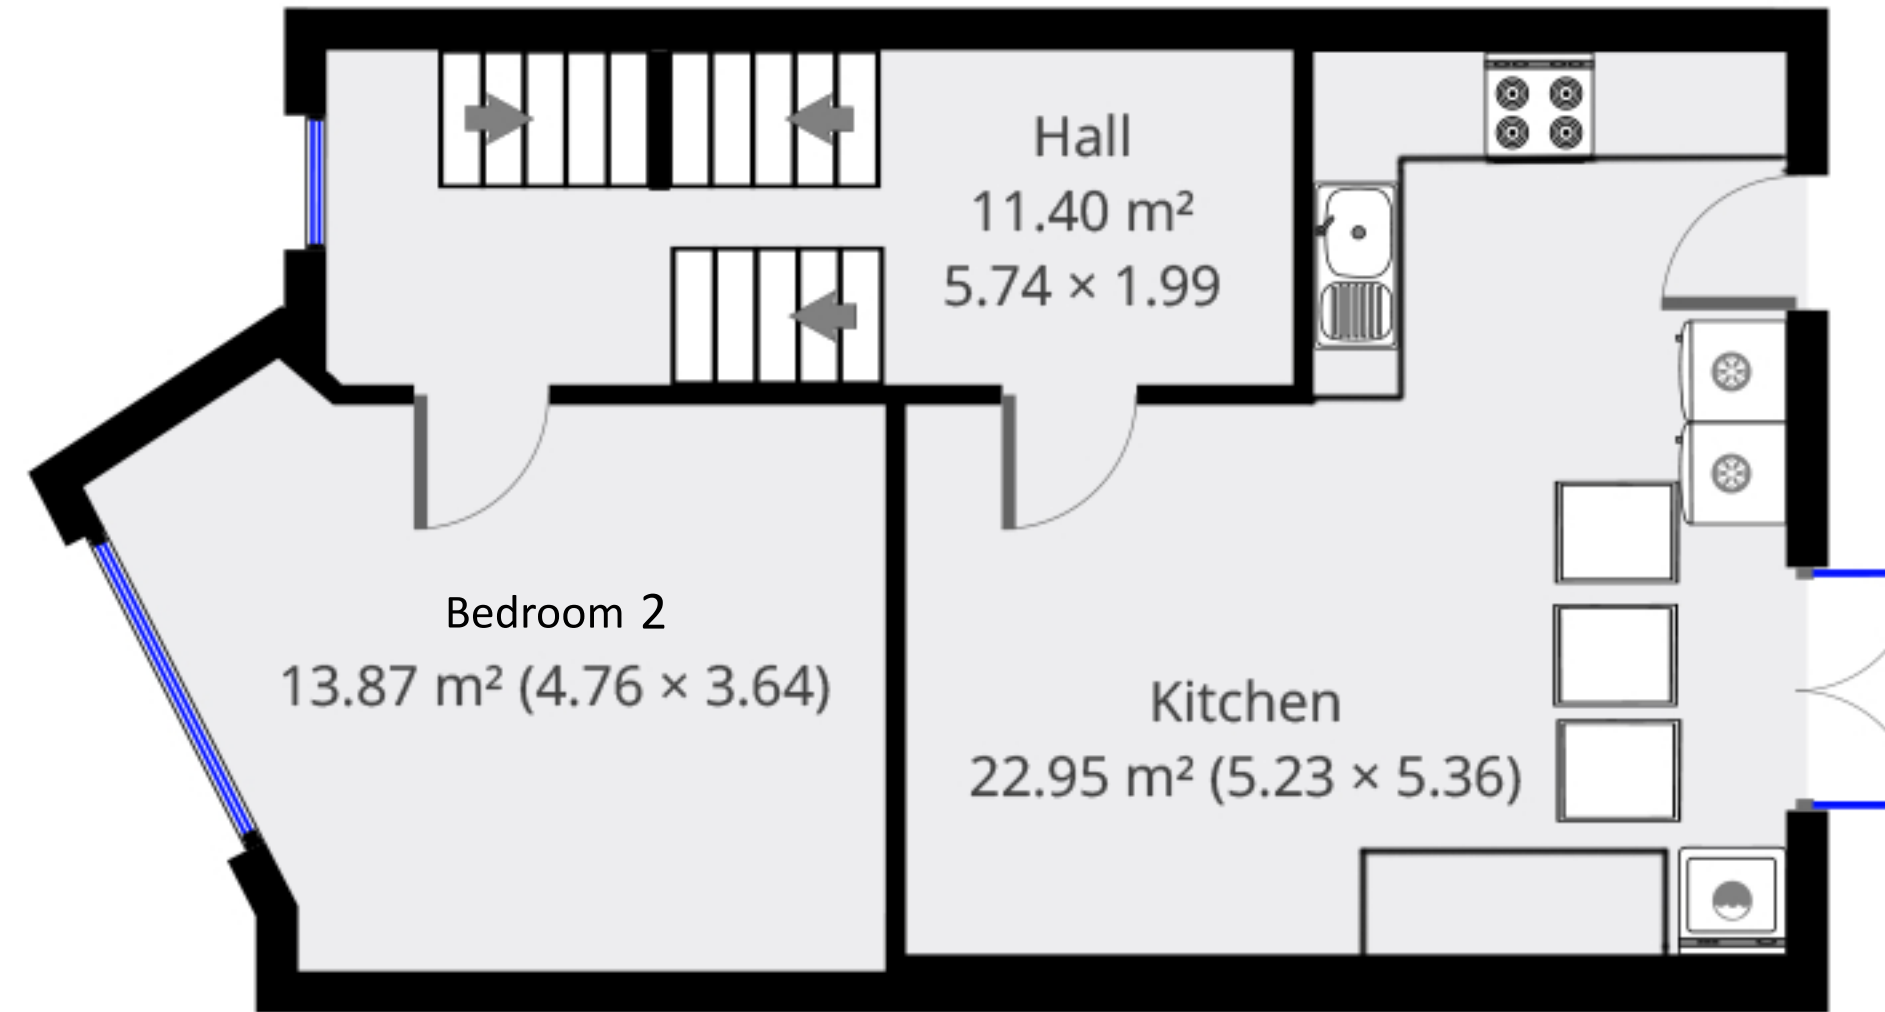

6 Infirmary Road

Infirmary Road, Aberystwyth, Sy23 2Bf

Ground Floor

1st Floor

2nd Floor

3rd Floor

Statistics

Area: 127 m²
4 Floors
5 Bedrooms
3 Bathrooms

THIS FLOORPLAN IS PROVIDED WITHOUT WARRANTY OF ANY KIND. IT IS THE COPYRIGHT OF CONDOR PROPERTIES LTD 2020

6m 1:84

6

4

2