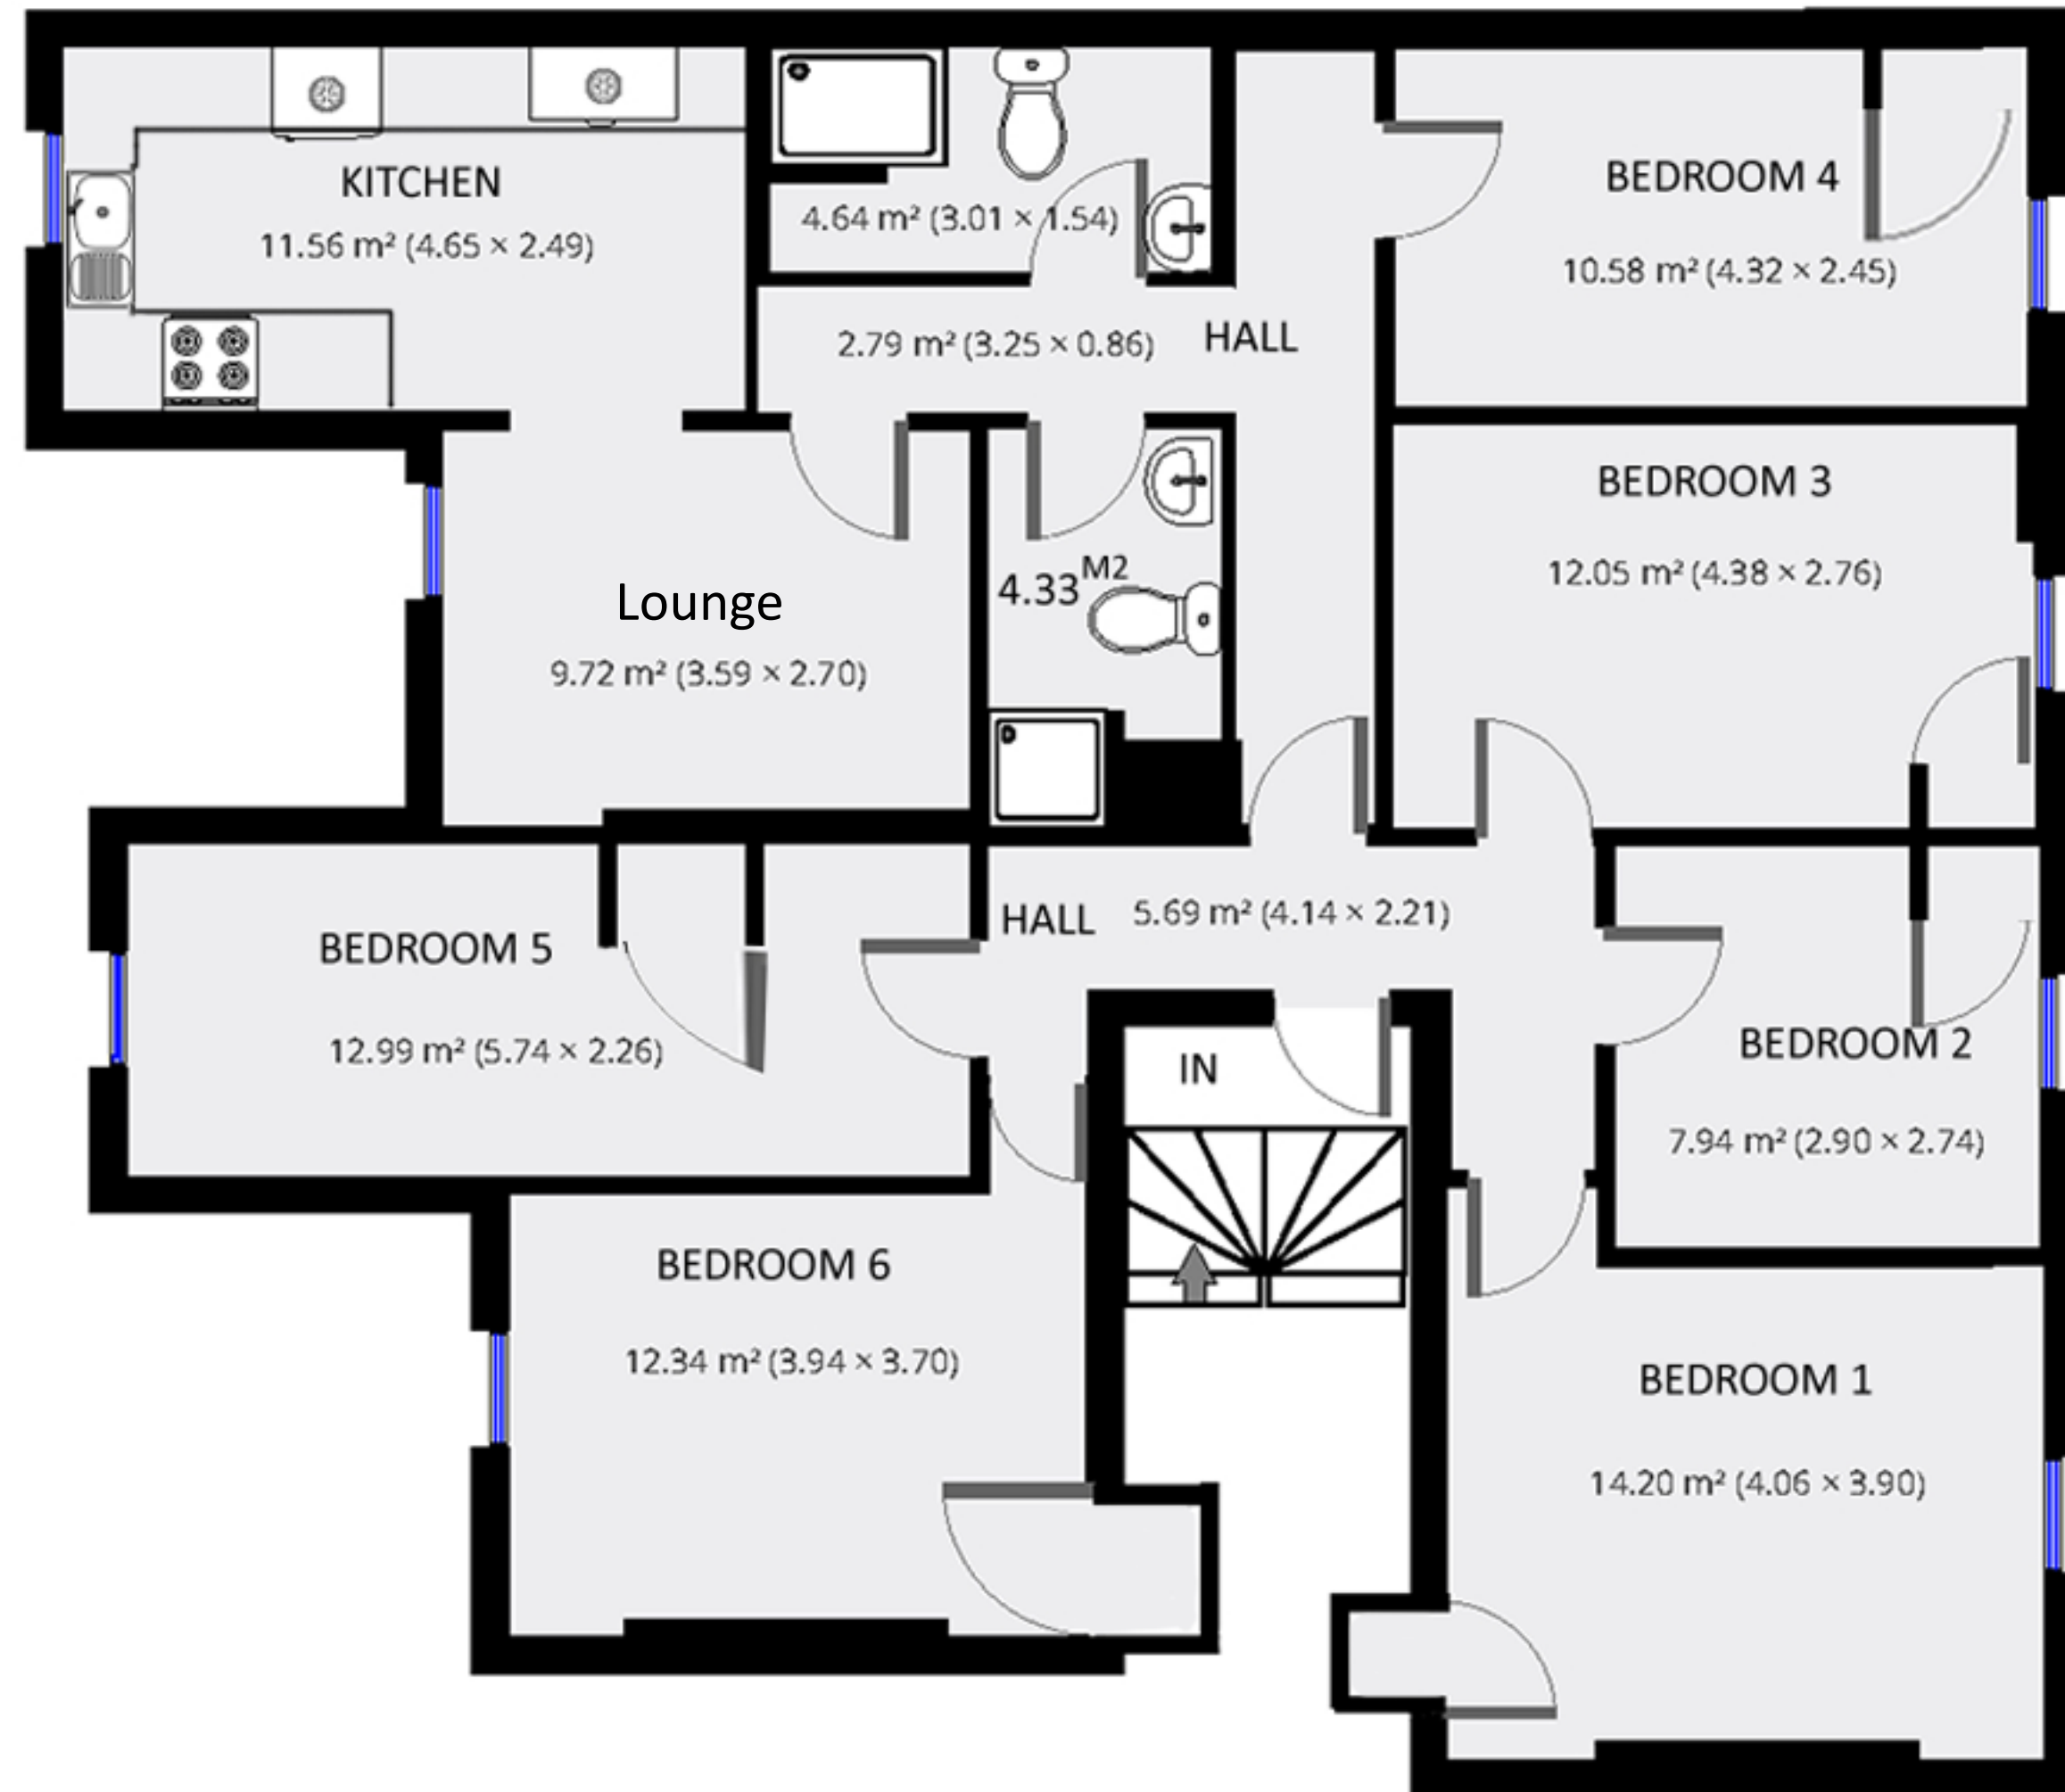

75 Mount Pleasant

Mount Pleasant, Liverpool, L3 5BT

Flat 2

Statistics

Area: 336 m²
3 Floors
18 Bedrooms
4 Bathrooms

THIS FLOOR PLAN IS PROVIDED WITHOUT WARRANTY OF ANY KIND. IT IS THE COPYRIGHT OF CONDOR PROPERTIES LTD 2020